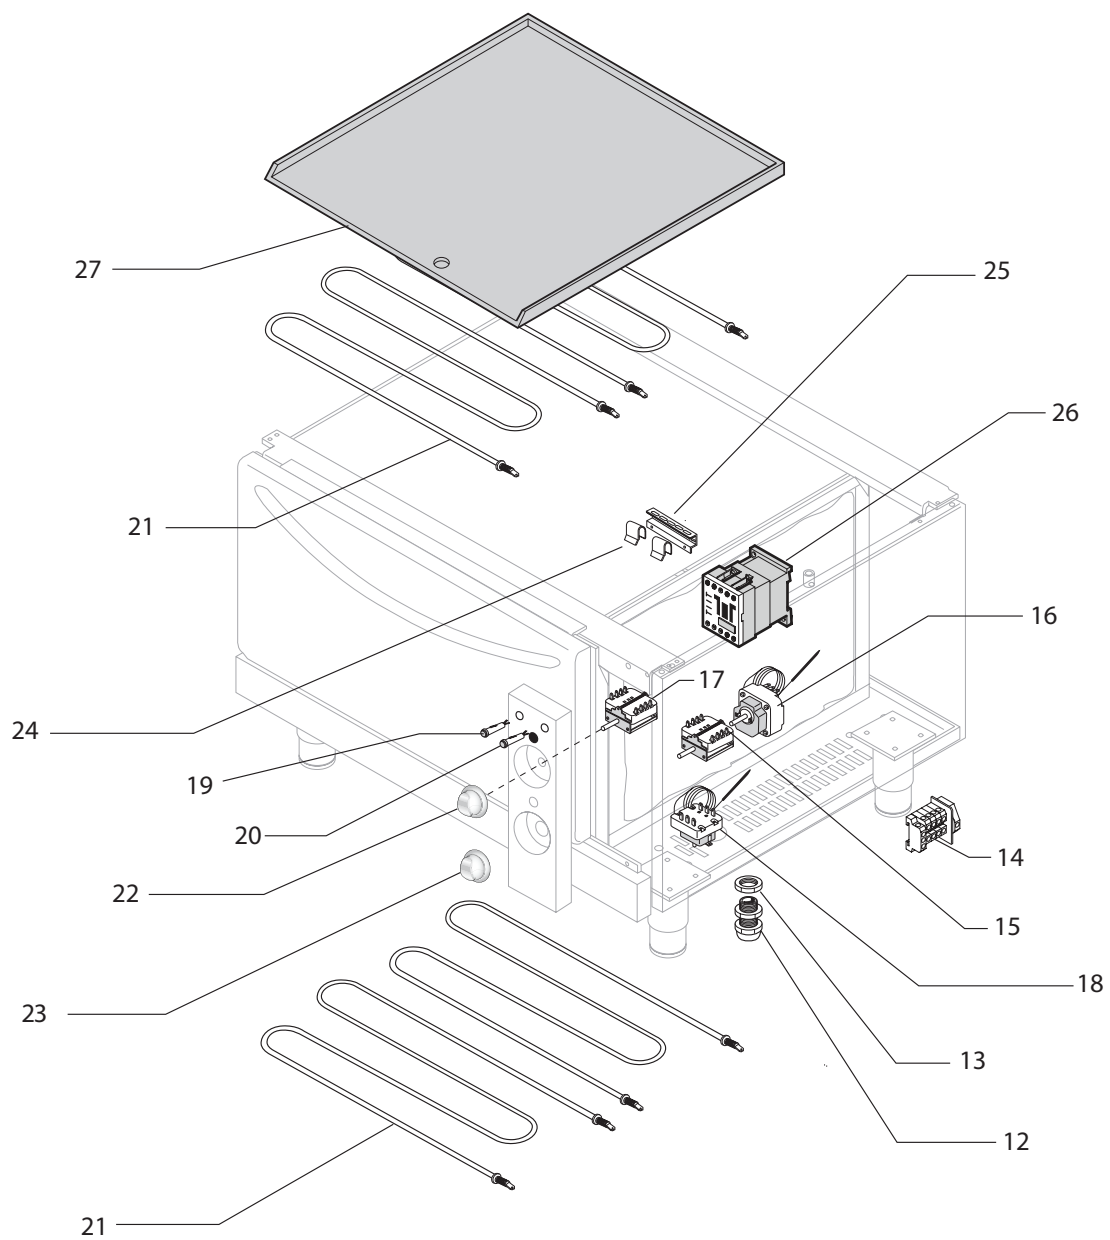

Thermische Geräte Serie 900 Elektro-Herd

Artikel-Nr. 141013 (90PCF/E801)

Explosionszeichnung / Ersatzteile

Bitte bei Ersatzteilbestellung immer Artikelnummer und Seriennummer mit angeben!

90PCF/E801

C

Series 900
Electric Range 90PCF/E801

Table_A

POS.	CODE	PIECES	DESCRIPTION	DATA	C
1	MA1937400	4	HOT PLATE		C
2	MA166100	4	SWITCH		C
3	MA10910599	4	LAMP		C
4	CR0588170	1	TERMINALE BOARD		
5	CR0934760	4	SWITCH KNOB		C
6	CR0901240	2	EXHAUSTING GRID		
7	BN6A025550	1	CABLE RETAINER		
8	MA1037114500	1	NUT LOCK		

C >>> Recommended exchange

Series 900

Electric Oven

Table_A

POS.	CODE	PIECES	DESCRIPTION	DATA	C
1	MA6086113	4	FOOT ASSEMBLY		
2	BN821200100	2	GRID SUPPORT		
3	MA2306800	1	GRID		
4	BN821390011	1	OVEN DOOR		
5	BN821510011	1	LATER SPACE		
6	BN86430030	1	OVENS' HANDLE		
7	DN6A035910	1	R.H. OVEN HINGE		
8	BN6A035920	1	L.H. OVEN HINGE		
9	MA1304500	2	ROLL HOLDER FOR HINGE		
10	BN2547720	1	VERTICAL PANEL		
11	BN821740030	1	LOW PANEL		
12	BN6A025550	1	CABLE RETAINER		
13	MA1037114500	1	LOCK NUT		
14	BN6A035030	1	CABURTO THERMINAL BOARD		
15	BN6A046001	1	SWITCH		C
16	BN826630123	1	THREEFASE THORMOSTATE		C
17	MA1309000	1	EGO SWITCH		C
18	BN826630130	1	SAFETY THERMOSTATE		C
19	CR0903610	1	GREEN SIGNAL LAMP 230V		C
20	CR0587500	1	ORANGE SIGNAL LAMP 230V		C
21	BN826620041	4	OVEN HEATING ELEMENT		C
22	CR0902800	1	THORMOSTATE REGULATOR FOR KNOB		C
23	CR0902810	1	ENERGY REGULATOR FOR KNOB		C
24	BN821550010	2	CLIP FIXING BULB		
25	BN2541120	1	BULB PROTECTION		
26	BN6A047031	1	MICROSWITCH 20A		C
27	BN822420010	1	OVEN BOTTOM		