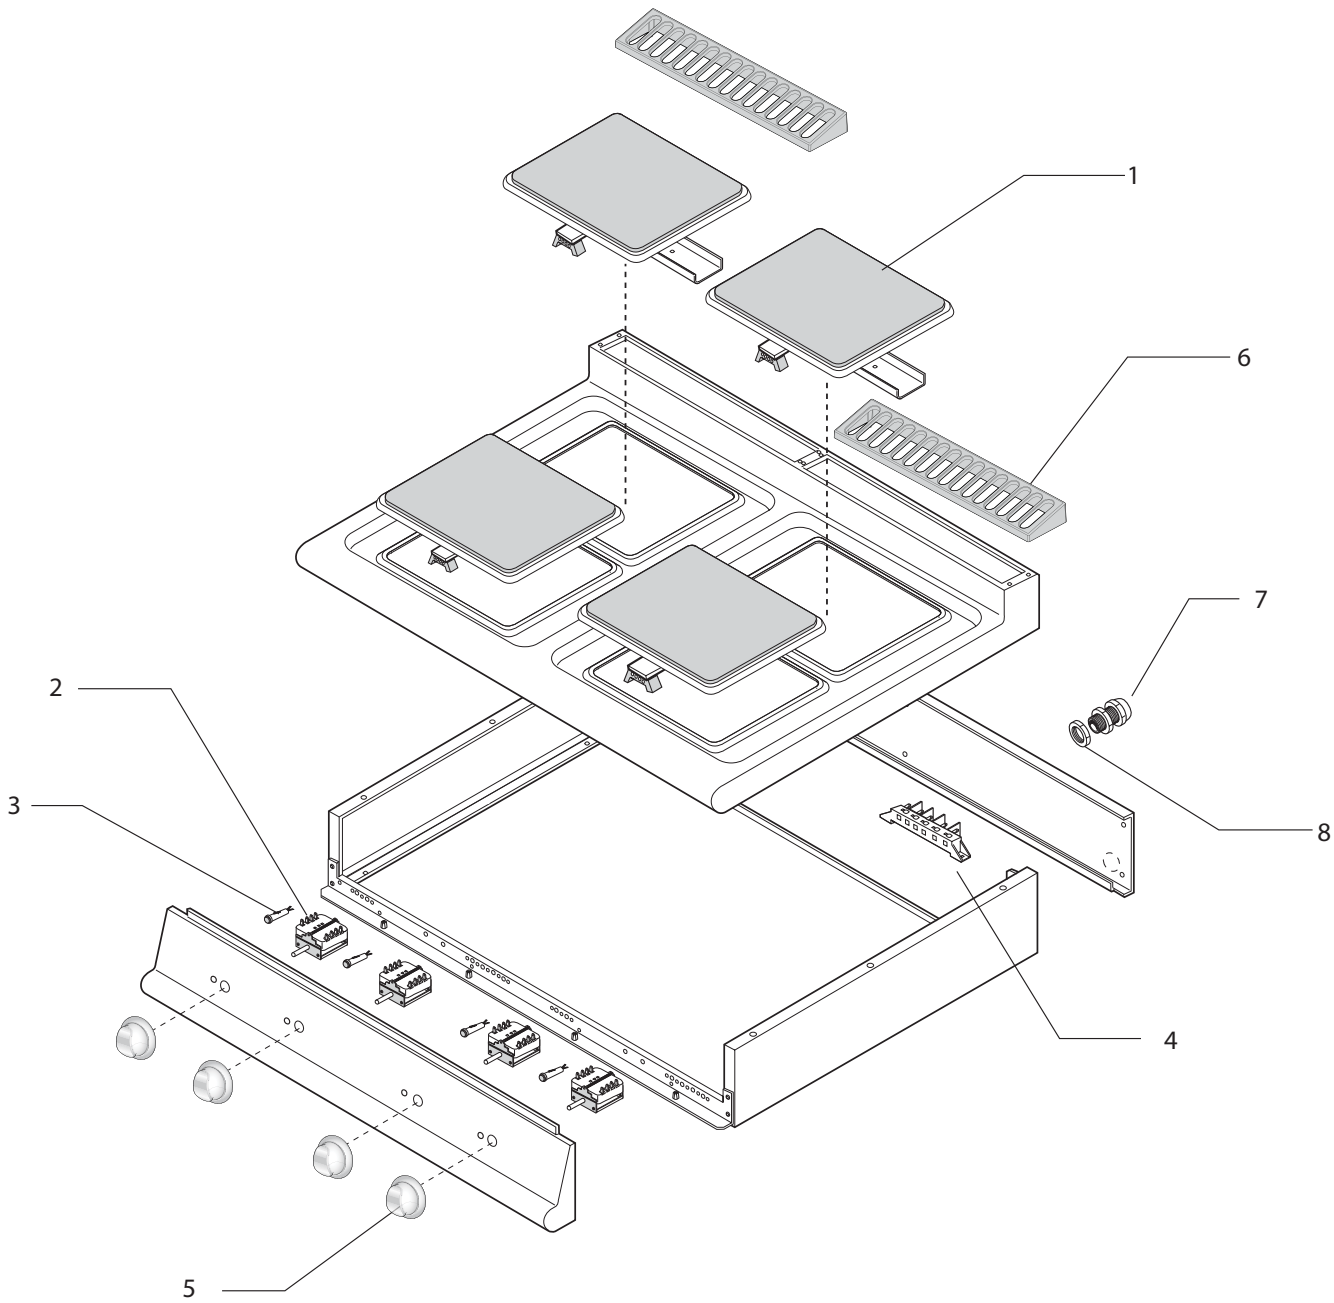

Thermische Geräte Serie 900 Elektro-Herd

Artikel-Nr. 141013 (90PCF/E801)

Explosionszeichnung / Ersatzteile

Bitte bei Ersatzteilbestellung immer Artikelnummer und Seriennummer mit angeben!

90PCF/E801

C

Series 900
Electric Range 90PCF/E801

Table_A

POS.	CODE	PIECES	DESCRIPTION	DATA	C
1	MA1937400	4	HOT PLATE		C
2	MA166100	4	SWITCH		C
3	MA10910599	4	LAMP		C
4	CR0588170	1	TERMINALE BOARD		
5	CR0934760	4	SWITCH KNOB		C
6	CR0901240	2	EXHAUSTING GRID		
7	BN6A025550	1	CABLE RETAINER		
8	MA1037114500	1	NUT LOCK		

C >>> Recommended exchange

Series 900

Electric Oven

Table_A

POS.	CODE	PIECES	DESCRIPTION	DATA	C
1	MA6086113	4	FOOT ASSEMBLY		
2	BN821200100	2	GRID SUPPORT		
3	MA2306800	1	GRID		
4	BN821390011	1	OVEN DOOR		
5	BN821510011	1	LATER SPACE		
6	BN86430030	1	OVENS' HANDLE		
7	DN6A035910	1	R.H. OVEN HINGE		
8	BN6A035920	1	L.H. OVEN HINGE		
9	MA1304500	2	ROLL HOLDER FOR HINGE		
10	BN2547720	1	VERTICAL PANEL		
11	BN821740030	1	LOW PANEL		
12	BN6A025550	1	CABLE RETAINER		
13	MA1037114500	1	LOCK NUT		
14	BN6A035030	1	CABURTO THERMINAL BOARD		
15	BN6A046001	1	SWITCH		C
16	BN826630123	1	THREEFASE THORMOSTATE		C
17	MA1309000	1	EGO SWITCH		C
18	BN826630130	1	SAFETY THERMOSTATE		C
19	CR0903610	1	GREEN SIGNAL LAMP 230V		C
20	CR0587500	1	ORANGE SIGNAL LAMP 230V		C
21	BN826620041	4	OVEN HEATING ELEMENT		C
22	CR0902800	1	THORMOSTATE REGULATOR FOR KNOB		C
23	CR0902810	1	ENERGY REGULATOR FOR KNOB		C
24	BN821550010	2	CLIP FIXING BULB		
25	BN2541120	1	BULB PROTECTION		
26	BN6A047031	1	MICROSWITCH 20A		C
27	BN822420010	1	OVEN BOTTOM		