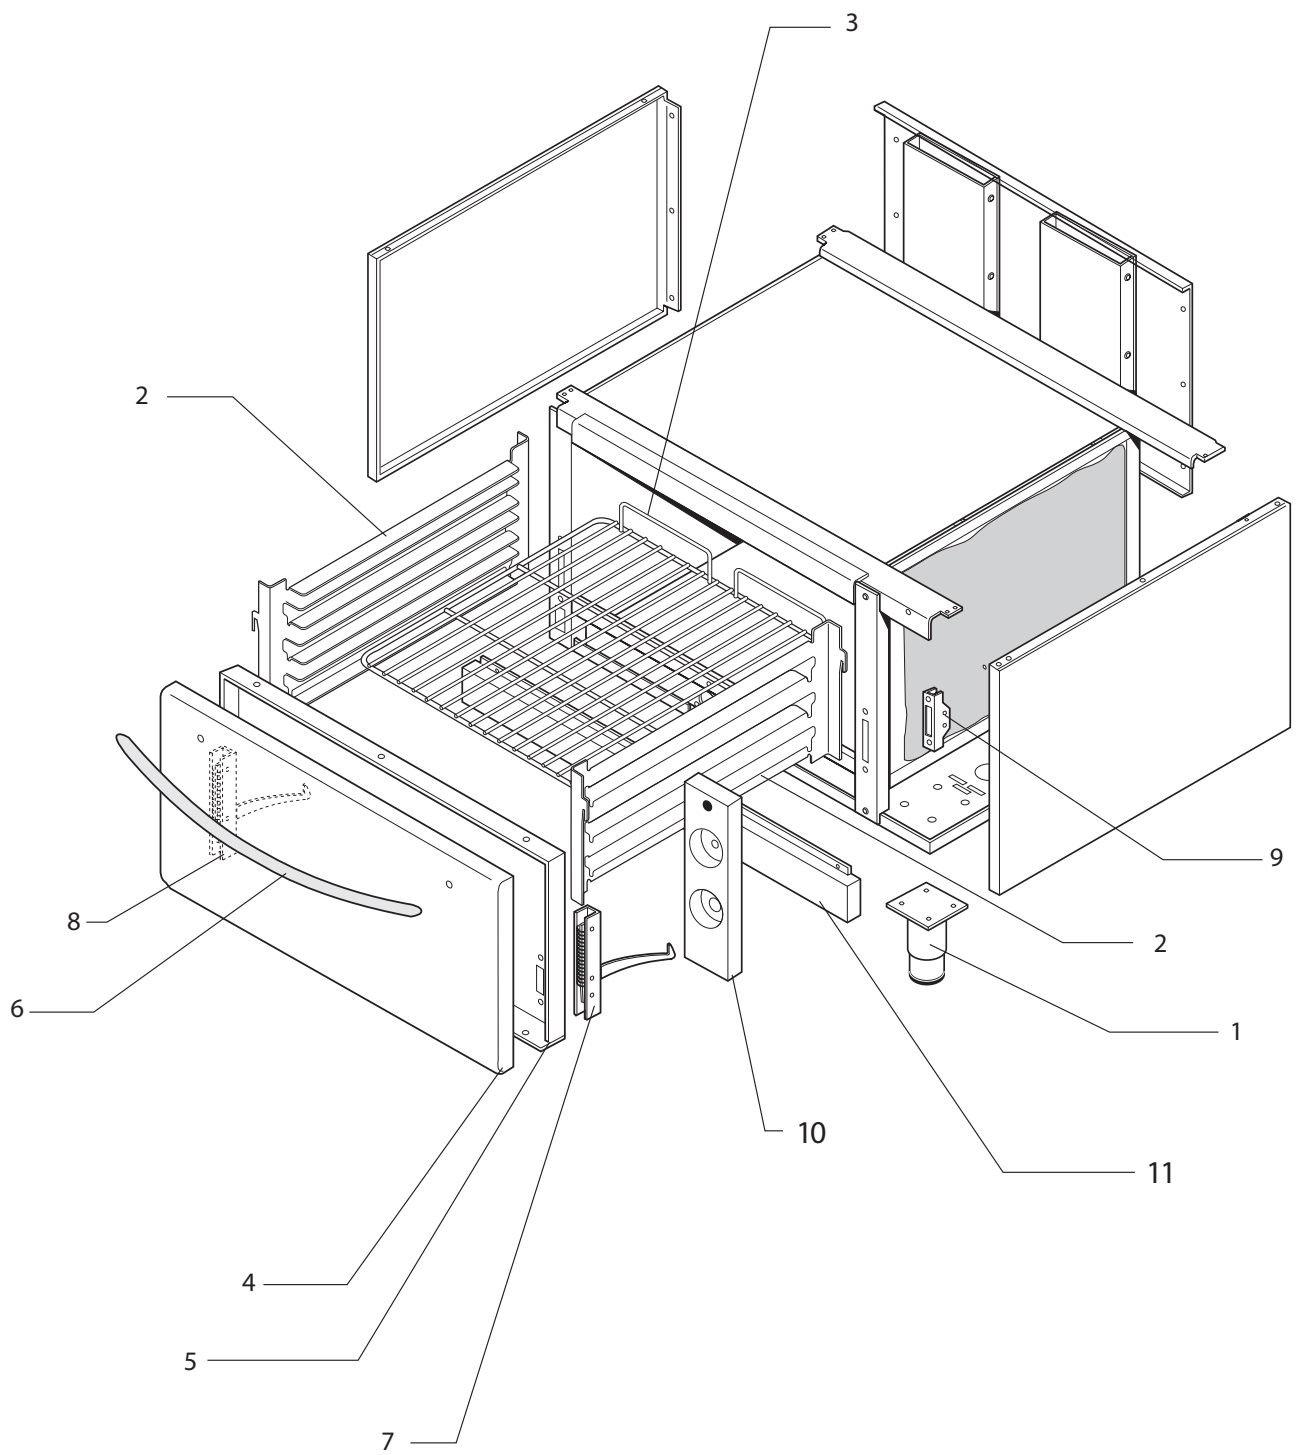

Thermische Geräte Serie 900 Elektro-Herd

Artikel-Nr. 141013 (90PCF/E801)

Explosionszeichnung / Ersatzteile

Bitte bei Ersatzteilbestellung immer Artikelnummer und Seriennummer mit angeben!

90PCF/E801

C

Series 900
Electric Range 90PCF/E801

Table_A

POS.	CODE	PIECES	DESCRIPTION	DATA	C
1	MA1937400	4	HOT PLATE		C
2	MA166100	4	SWITCH		C
3	MA10910599	4	LAMP		C
4	CR0588170	1	TERMINALE BOARD		
5	CR0934760	4	SWITCH KNOB		C
6	CR0901240	2	EXHAUSTING GRID		
7	BN6A025550	1	CABLE RETAINER		
8	MA1037114500	1	NUT LOCK		

C >>> Recommended exchange

Series 900

Electric Oven

Table_A

POS.	CODE	PIECES	DESCRIPTION	DATA	C
1	MA6086113	4	FOOT ASSEMBLY		
2	BN821200100	2	GRID SUPPORT		
3	MA2306800	1	GRID		
4	BN821390011	1	OVEN DOOR		
5	BN821510011	1	LATER SPACE		
6	BN86430030	1	OVENS' HANDLE		
7	DN6A035910	1	R.H. OVEN HINGE		
8	BN6A035920	1	L.H. OVEN HINGE		
9	MA1304500	2	ROLL HOLDER FOR HINGE		
10	BN2547720	1	VERTICAL PANEL		
11	BN821740030	1	LOW PANEL		
12	BN6A025550	1	CABLE RETAINER		
13	MA1037114500	1	LOCK NUT		
14	BN6A035030	1	CABURTO THERMINAL BOARD		
15	BN6A046001	1	SWITCH		C
16	BN826630123	1	THREEFASE THORMOSTATE		C
17	MA1309000	1	EGO SWITCH		C
18	BN826630130	1	SAFETY THERMOSTATE		C
19	CR0903610	1	GREEN SIGNAL LAMP 230V		C
20	CR0587500	1	ORANGE SIGNAL LAMP 230V		C
21	BN826620041	4	OVEN HEATING ELEMENT		C
22	CR0902800	1	THORMOSTATE REGULATOR FOR KNOB		C
23	CR0902810	1	ENERGY REGULATOR FOR KNOB		C
24	BN821550010	2	CLIP FIXING BULB		
25	BN2541120	1	BULB PROTECTION		
26	BN6A047031	1	MICROSWITCH 20A		C
27	BN822420010	1	OVEN BOTTOM		