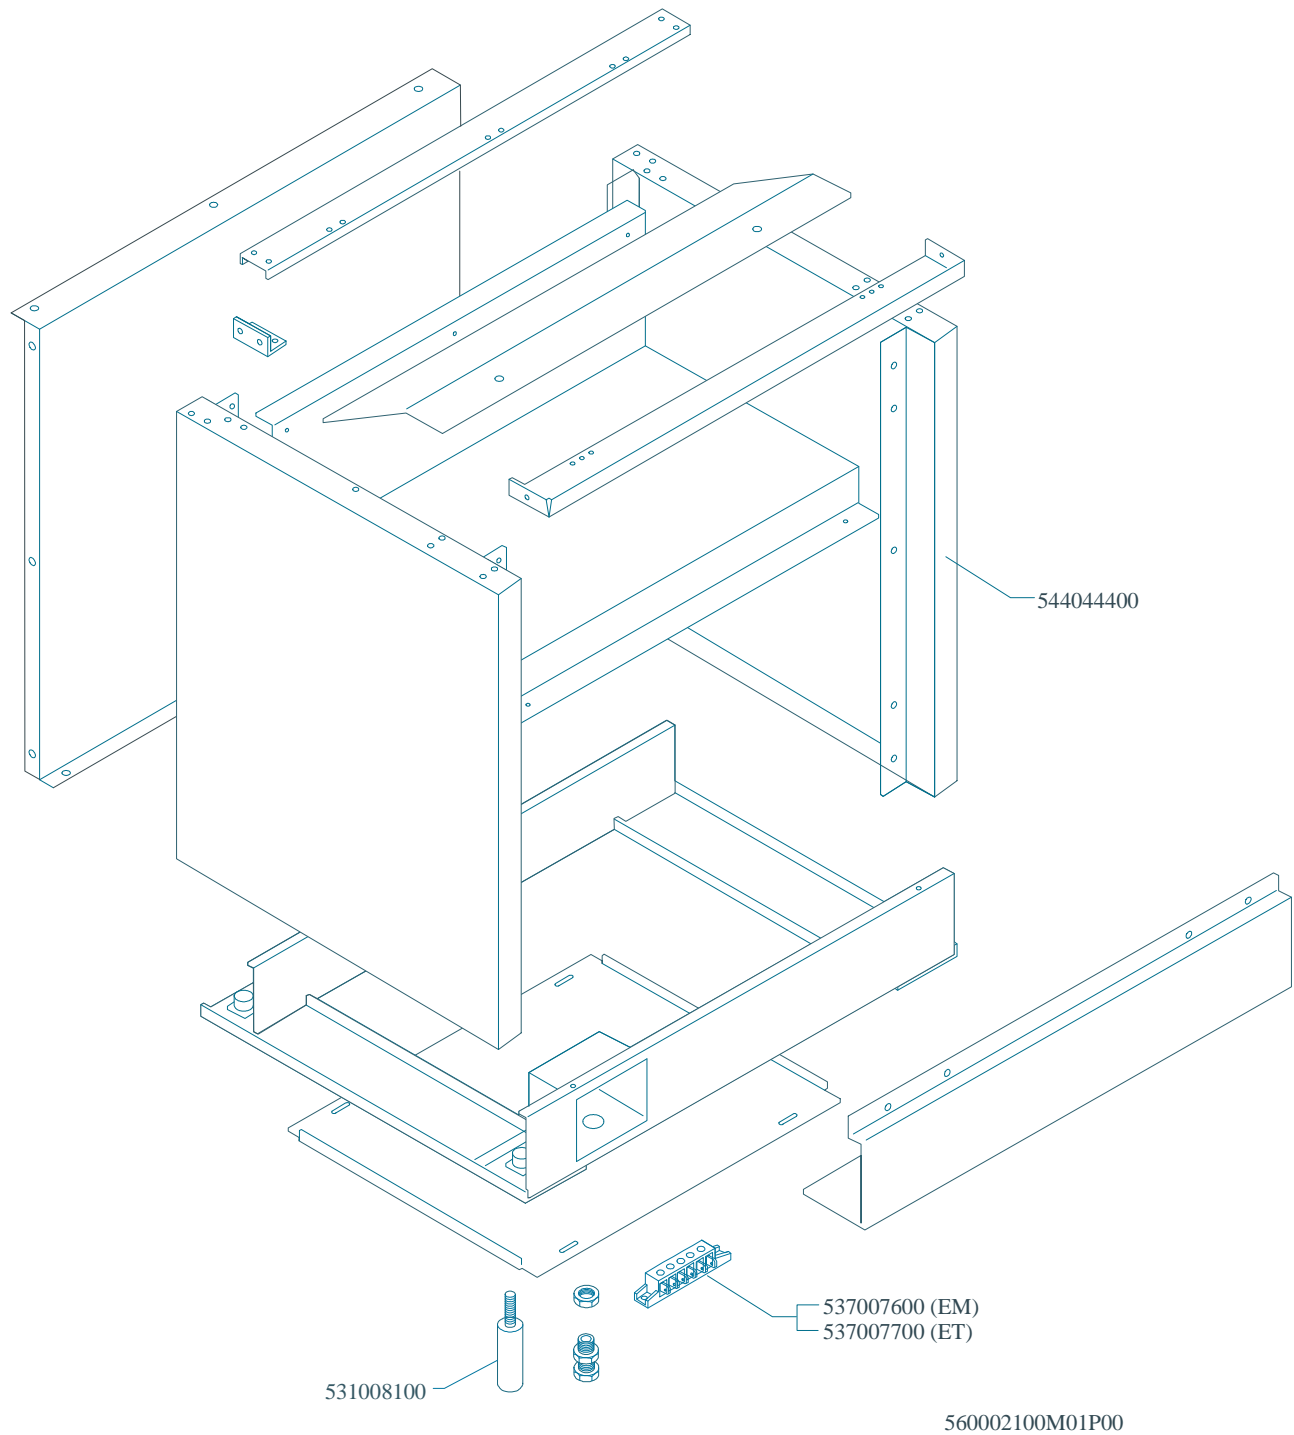

# MAGIC SNACK 60

CUCINE / RANGES / HERDE / CUISINIÈRES / N° 0309

CF-8

CF-8EM CF-8ET CF-8EM/A CF-8ET/A CFM-8EM CFM-8ET CFM-8EM/A CFM-8ET/A