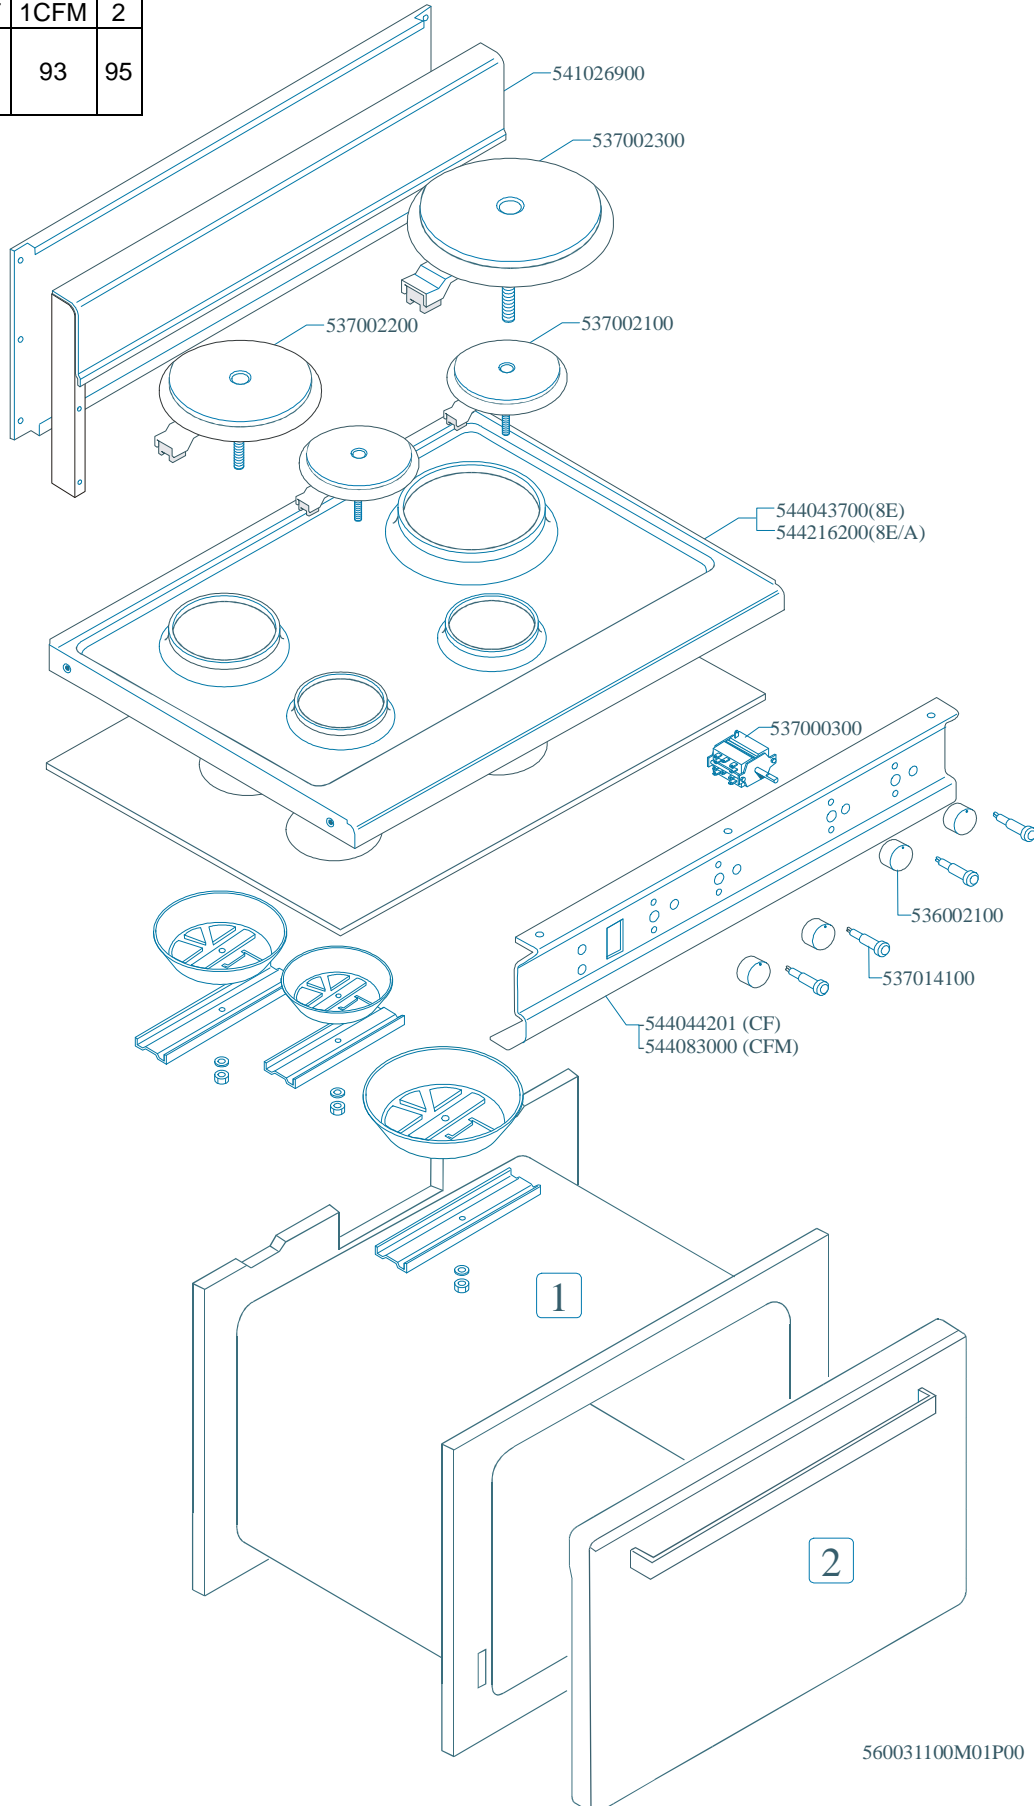

# MAGIC SNACK 60

CUCINE / RANGES / HERDE / CUISINIÈRES / N° 0309

CF-8

CF-8EM CF-8ET CF-8EM/A CF-8ET/A CFM-8EM CFM-8ET CFM-8EM/A CFM-8ET/A

# MAGIC SNACK 60

CUCINE / RANGES / HERDE / CUISINIÈRES / N° 0309

CF-8

CF-8EM CF-8ET CF-8EM/A CF-8ET/A CFM-8EM CFM-8ET CFM-8EM/A CFM-8ET/A

	1CF	1CFM	2
Vedi Pagina See Page Siehe Seite Voir Page Ver Pàgina	92	93	95