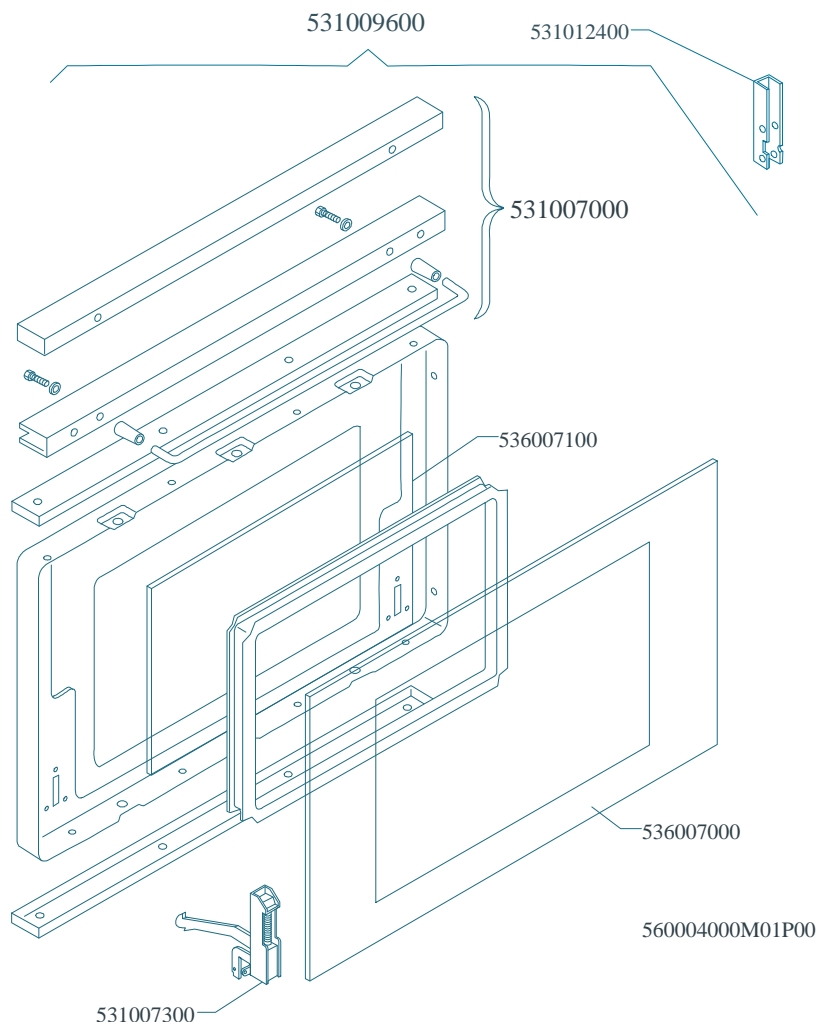

MAGIC SNACK 60

CUCINE / RANGES / HERDE / CUISINIÈRES / N° 0309
FORNO / OVEN / BACKOFEN / FOUR / CF-8 10 10/6

PORTE / DOORS / TÜREN / PORTES

Page	Pos	Code	Description
001		544044400	SIDE 800 RANGE
001		531008100	ADJUSTABLE LEG H9 CHROME
001		537007700	TERMINAL BLOCK THREEPHASE 40A
002		541026900	NEUTRAL SPACER 800
002		537002300	ELECTRICAL PLATE D.220 W2000 V230
002		537002200	ELECTRICAL PLATE D.180 W1500 V230
002		537002100	ELECTRICAL PLATE D.145 W1000 V230
002		544043700	UPPER PLATE CF-8E
002		537000300	COMMUTATOR 7 POSITIONS S.49 16A
002		536002100	KNOB 7 POSITIONS SNACK
002		537014100	WHITE WARNING LIGHT 250V
002		544083000	CONTROL PANEL FOR RANGE CFM-8ET
003		539018800	INDEX FOR OVEN KNOB
003		539023800	SIGN PLATE FOR OVEN TIMER
003		539023900	SIGN PLATE FOR OVEN TEMPERATURE
003		539024000	SIGN PLATE FOR OVEN SELECTOR
003		537019300	TIMER FOR MULTIFUNCTION OVEN
003		537019100	THERMOSTAT FOR MULTIFUNCTION OVEN
003		537014100	WHITE WARNING LIGHT 250V
003		537014200	GREEN WARNING LIGHT 250V
003		537019200	SELECTOR FOR MULTIFUNCTION OVEN
003		537006800	FAN 240V CF-62
003		537019000	CIRCULAR HEATING ELEMENT FOR OVEN
003		539023400	ADHESIVE GRADUATED DISC F.KNOB
003		539023500	ADHESIVE GRAD.DISC *E.MULTIF.TERM.
003		539023300	ADHESIVE GRADUATED DISC FOR KNOB
003		536013800	KNOB D.70 BLACK 6*5 WITH SPRING
003		537006200	UPPER OVEN HEATING EL.1000+2000W
003		537006300	LOWER OVEN HEATING EL.W1750 230CF8/
003		537005300	MOTOR FOR SPIT CF-8/10
003		531038100	SPIT FOR MAXI MULTIF. NEW OVEN
003		536018300	GRIP FOR ROTATING SPIT
003		537005400	OVEN BULB 15W 300°C
003		534009100	GRILL PROTECTION CF-8/10
003		536011300	OVEN GASKET CF-8/10
003		537007900	OVEN BULB-SOCKET
003		531006700	OVEN GRID FOR CF-8/10
003		534002200	OVEN DRIPPING-PAN CF-8/10
003		531013600	SIDE GRID FOR MAXI/VENTILATED OVEN
004		531012700	STAINLESS STEEL OVEN DOOR CF-8/10
004		531007900	STAINLESS STEEL DOOR WHEEL HOLDER
004		544074700	STAINLESS STEEL OVEN DOOR PANEL
004		541025200	STAINLESS STEEL OVEN DOOR HANDLE
004		531008200	STAINLESS STEEL DOOR HINGE CF-8/10
004		531009600	COMPLETE GLASS OVEN DOOR
004		531012400	GLASS DOOR WHEEL HOLDER CF-8/10
004		531007000	OVEN GLASS DOOR HANDLE CF-8/10
004		536007100	INTERNAL GLASS OVEN DOOR CF-8/10
004		536007000	EXTERNAL GLASS OVEN DOOR CF8/10
004		531007300	GLASS DOOR HINGE CF-8/10