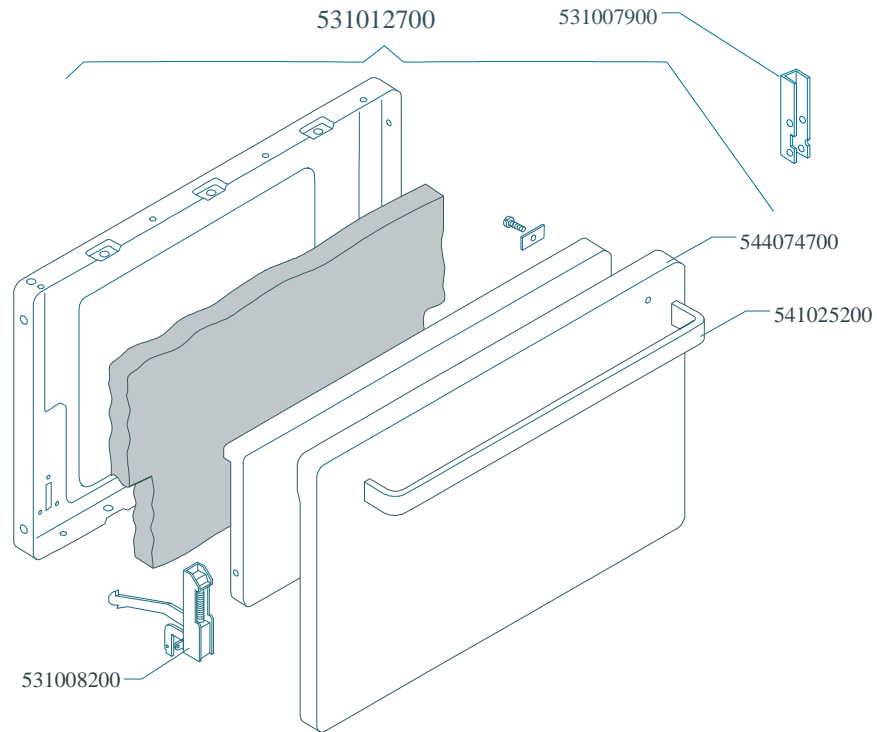

MAGIC SNACK 60

CUCINE / RANGES / HERDE / CUISINIÈRES / N° 0309
FORNO / OVEN / BACKOFEN / FOUR / CF-8 10 10/6

PORTE / DOORS / TÜREN / PORTES

Page	Pos	Code	Description
001		544044400	SIDE 800 RANGE
001		531008100	ADJUSTABLE LEG H9 CHROME
001		537007700	TERMINAL BLOCK THREEPHASE 40A
002		541026900	NEUTRAL SPACER 800
002		537002300	ELECTRICAL PLATE D.220 W2000 V230
002		537002200	ELECTRICAL PLATE D.180 W1500 V230
002		537002100	ELECTRICAL PLATE D.145 W1000 V230
002		544043700	UPPER PLATE CF-8E
002		537000300	COMMUTATOR 7 POSITIONS S.49 16A
002		536002100	KNOB 7 POSITIONS SNACK
002		537014100	WHITE WARNING LIGHT 250V
002		544083000	CONTROL PANEL FOR RANGE CFM-8ET
003		539018800	INDEX FOR OVEN KNOB
003		539023800	SIGN PLATE FOR OVEN TIMER
003		539023900	SIGN PLATE FOR OVEN TEMPERATURE
003		539024000	SIGN PLATE FOR OVEN SELECTOR
003		537019300	TIMER FOR MULTIFUNCTION OVEN
003		537019100	THERMOSTAT FOR MULTIFUNCTION OVEN
003		537014100	WHITE WARNING LIGHT 250V
003		537014200	GREEN WARNING LIGHT 250V
003		537019200	SELECTOR FOR MULTIFUNCTION OVEN
003		537006800	FAN 240V CF-62
003		537019000	CIRCULAR HEATING ELEMENT FOR OVEN
003		539023400	ADHESIVE GRADUATED DISC F.KNOB
003		539023500	ADHESIVE GRAD.DISC *E.MULTIF.TERM.
003		539023300	ADHESIVE GRADUATED DISC FOR KNOB
003		536013800	KNOB D.70 BLACK 6*5 WITH SPRING
003		537006200	UPPER OVEN HEATING EL.1000+2000W
003		537006300	LOWER OVEN HEATING EL.W1750 230CF8/
003		537005300	MOTOR FOR SPIT CF-8/10
003		531038100	SPIT FOR MAXI MULTIF. NEW OVEN
003		536018300	GRIP FOR ROTATING SPIT
003		537005400	OVEN BULB 15W 300°C
003		534009100	GRILL PROTECTION CF-8/10
003		536011300	OVEN GASKET CF-8/10
003		537007900	OVEN BULB-SOCKET
003		531006700	OVEN GRID FOR CF-8/10
003		534002200	OVEN DRIPPING-PAN CF-8/10
003		531013600	SIDE GRID FOR MAXI/VENTILATED OVEN
004		531012700	STAINLESS STEEL OVEN DOOR CF-8/10
004		531007900	STAINLESS STEEL DOOR WHEEL HOLDER
004		544074700	STAINLESS STEEL OVEN DOOR PANEL
004		541025200	STAINLESS STEEL OVEN DOOR HANDLE
004		531008200	STAINLESS STEEL DOOR HINGE CF-8/10
004		531009600	COMPLETE GLASS OVEN DOOR
004		531012400	GLASS DOOR WHEEL HOLDER CF-8/10
004		531007000	OVEN GLASS DOOR HANDLE CF-8/10
004		536007100	INTERNAL GLASS OVEN DOOR CF-8/10
004		536007000	EXTERNAL GLASS OVEN DOOR CF8/10
004		531007300	GLASS DOOR HINGE CF-8/10