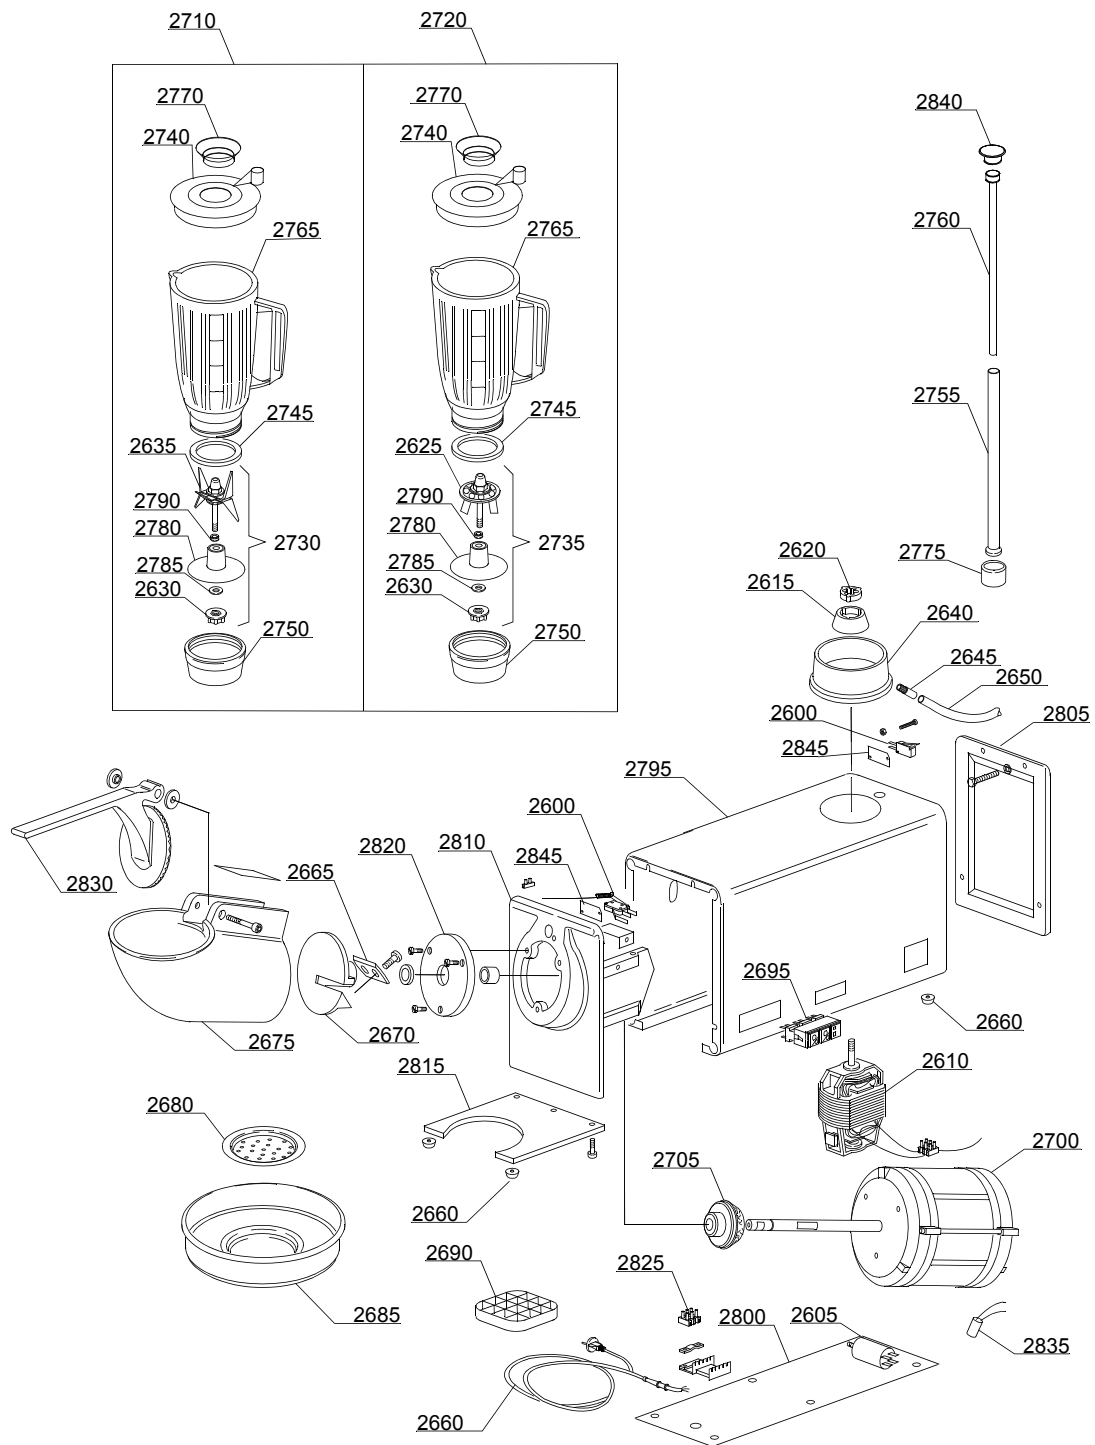

Spare parts

Mixer M1 - M2 - MP 47

Mixer M1 - M2 - MP 49

Mixer M1 - M2 - MP 51

1.1 Voltage codes

Voltage code	Voltage
A	3/N/PE~400/230V 50Hz
B	~250V 16A 50Hz
C	3/N/PE~380/220V 50Hz
D	3/PE~200V 50-60Hz
F	2/PE 220-240V 50Hz
G	3/N/PE~415/240V 50Hz
H	3/PE~230V 50Hz
I	3/PE~220V 60Hz
J	3/PE~380 50Hz
K	3/PE~400V 50Hz
L	3/PE~415V 50Hz
M	3/PE~440V 60Hz
N	3/PE~460V 60Hz
O	3/PE~480V 60Hz
P	1/N/PE~220-240V 50Hz
R	2/PE~220-230V 60Hz
S	3/N/PE~400/230V 50Hz
T	3/PE~230V 60Hz

1.2 Product codes

Product code	Full name
Model codes	
Type codes	
51	51
56A	56A
56B	56B
56RB	56RB
56C	56C
56RC	56RC
56	56
57A	57A
57B	57B
57C	57C
57	57
581	581
582	582
58R	58R
58	58
RO	RO
BW	BW
Accessory codes	
wa	WITHOUT ACCESSORY