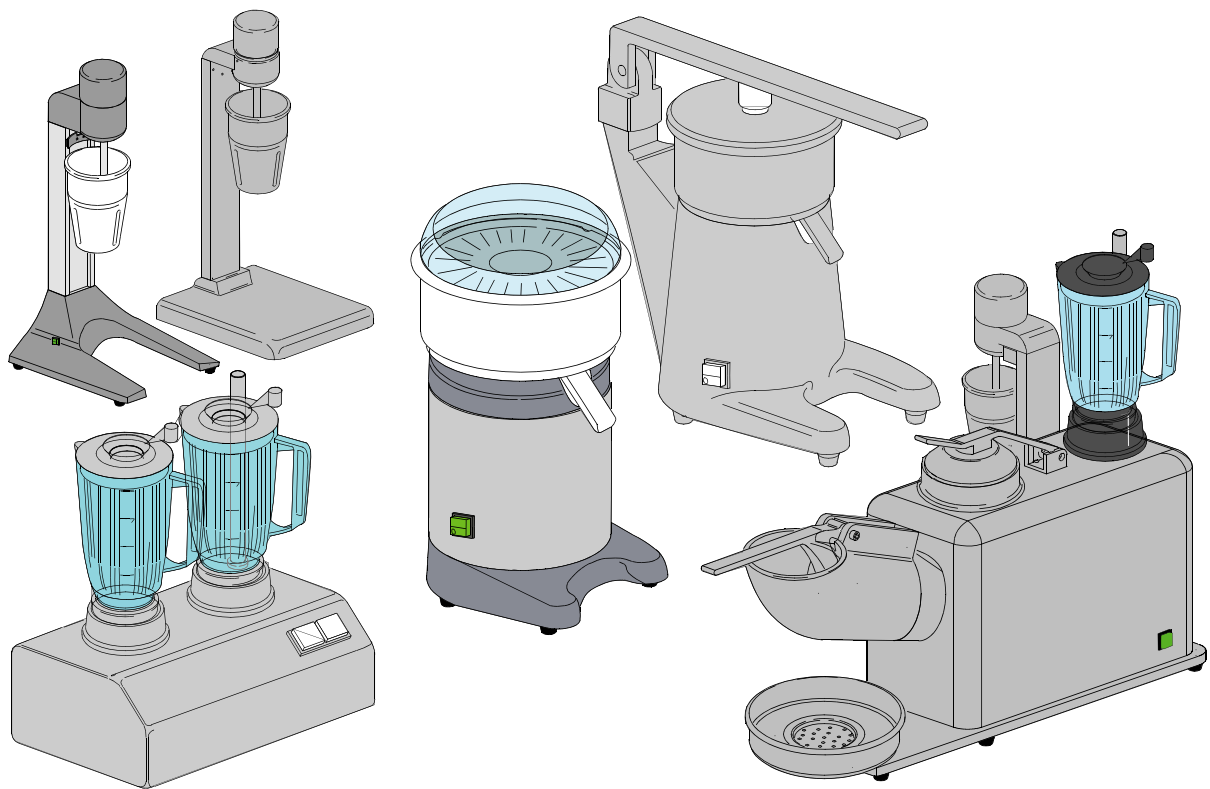

ROBOT

LINEA ROBOT

TYPE: RO

Accessories
WITHOUT ACCESSORY

Spare parts manual

1. Spare parts

Blender F1 / F2	7
Blender F1 / F2	9
Blender F1 / F2	11
Citrus squeezers S30	13
Citrus squeezers S40	15
Citrus squeezers S40	17
Citrus squeezers S55	19
Citrus squeezers S55	21
Multiple group GM mod.03.....	23
Multiple group GM/2 mod.03	25
Multiple group GM - GM/2.....	27
Multiple group GM2/2.....	29
Multiple group GM2/2 mod.03	33
Multiple group GM3 mod.03.....	35
Multiple group GM4 mod.03.....	39
Multiple group GM3 - GM4.....	43

Spare parts

Mixer M1 - M2 - MP 47

Mixer M1 - M2 - MP 49

Mixer M1 - M2 - MP 51

1.1 Voltage codes

Voltage code	Voltage
A	3/N/PE~400/230V 50Hz
B	~250V 16A 50Hz
C	3/N/PE~380/220V 50Hz
D	3/PE~200V 50-60Hz
F	2/PE 220-240V 50Hz
G	3/N/PE~415/240V 50Hz
H	3/PE~230V 50Hz
I	3/PE~220V 60Hz
J	3/PE~380 50Hz
K	3/PE~400V 50Hz
L	3/PE~415V 50Hz
M	3/PE~440V 60Hz
N	3/PE~460V 60Hz
O	3/PE~480V 60Hz
P	1/N/PE~220-240V 50Hz
R	2/PE~220-230V 60Hz
S	3/N/PE~400/230V 50Hz
T	3/PE~230V 60Hz

1.2 Product codes

Product code	Full name
Model codes	
Type codes	
51	51
56A	56A
56B	56B
56RB	56RB
56C	56C
56RC	56RC
56	56
57A	57A
57B	57B
57C	57C
57	57
581	581
582	582
58R	58R
58	58
RO	RO
BW	BW
Accessory codes	
wa	WITHOUT ACCESSORY

Spare parts

ID	P-code	Model	Type	Accessory	Voltage	Description
2820	60224		BW,RO,57,57B			Feeder support
2825	60301		BW,RO,57,57B			3 poles terminal board
2830	60302		BW,RO,57,57B			Ice press handle
2835	60519		BW,RO,57,57B			Low noise filter
2840	60193		BW,RO,57,57B			Plug for micro axle
2845	10770		BW,RO,57,57B			Insulating for door microswitch