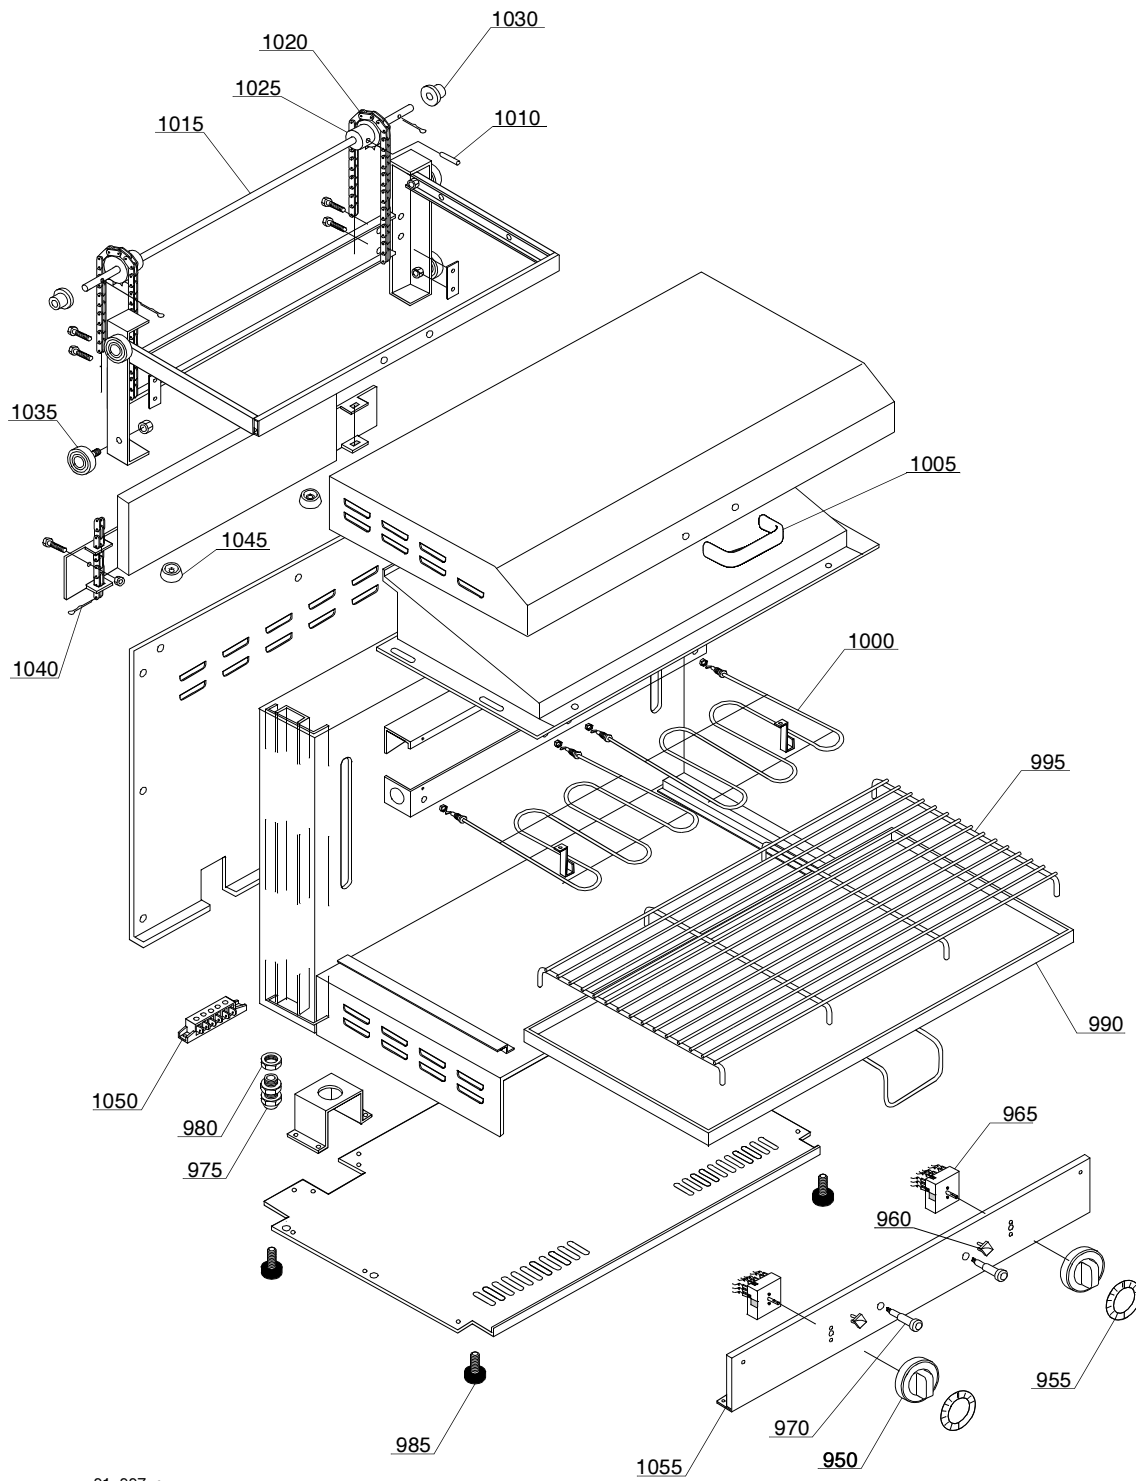

1. Spare parts

Toaster F6	7
Toaster F12	9
Crepe-X1	11
Crepe-X2	13
Single grill	15
Double grill.....	17
Salamander S1	19
Salamander S2.....	21
Bain Marie BM100-200-300	23

1.1 Voltage codes

Voltage code	Voltage
A	3/N/PE~400/230V 50Hz
B	~250V 16A 50Hz
C	3/N/PE~380/220V 50Hz
D	3/PE~200V 50-60Hz
F	2/PE 220-240V 50Hz
G	3/N/PE~415/240V 50Hz
H	3/PE~230V 50Hz
I	3/PE~220V 60Hz
J	3/PE~380 50Hz
K	3/PE~400V 50Hz
L	3/PE~415V 50Hz
M	3/PE~440V 60Hz
N	3/PE~460V 60Hz
O	3/PE~480V 60Hz
P	1/N/PE~220-240V 50Hz
R	2/PE~220-230V 60Hz
S	3/N/PE~400/230V 50Hz
T	3/PE~230V 60Hz

1.2 Product codes

Product code	Full name
Model codes	
Type codes	
50U	50U
50D	50D
50	50
52S	52S
52D	52D
52	52
53S	53S
53D	53D
53	53
54F	54F
54R	54R
54	54
55	55
CT	CT
BW	BW
Accessory codes	
wa	WITHOUT ACCESSORY

01_007_e

Spare parts

ID	P-code	Model	Type	Accessory	Voltage	Description
MODULE:Salamander S2						
950	9104		BW,CT,54,54R			Black knob
955	9105		BW,CT,54,54R			Silk-screen processed disk
960	9106		BW,CT,54,54R			Knob index
965	9107		BW,CT,54,54R			Energy regulator
965	9115		BW,CT,54,54R			Energy regulator 440Vac 60Hz
970	9108		BW,CT,54,54R			White light
975	9110		BW,CT,54,54R			Cable holder
980	9112		BW,CT,54,54R			Hexagon lock nut
985	9114		BW,CT,54,54R			Small foot
990	9151		BW,CT,54,54R			Gathering tray
995	9152		BW,CT,54,54R			Grid
1000	9153		BW,CT,54,54R			2000W heating element
1000	9117		BW,CT,54,54R			2000W heating element 440Vac 60Hz
1005	9154		BW,CT,54,54R			Salamander handle
1010	9155		BW,CT,54,54R			3x40 peg
1015	9156		BW,CT,54,54R			Rod iron
1020	9157		BW,CT,54,54R			Chain 3/8 L=500
1025	9158		BW,CT,54,54R			Shaft 3/8-13
1030	9159		BW,CT,54,54R			Rod iron bush
1035	9160		BW,CT,54,54R			Bearing 10x35x11
1040	9161		BW,CT,54,54R			Split-pin 3,2x30
1045	9162		BW,CT,54,54R			25x10 bumper
1050	9163		BW,CT,54,54R			40A terminal board
1055	9164		BW,CT,54,54R			Control panel S-2