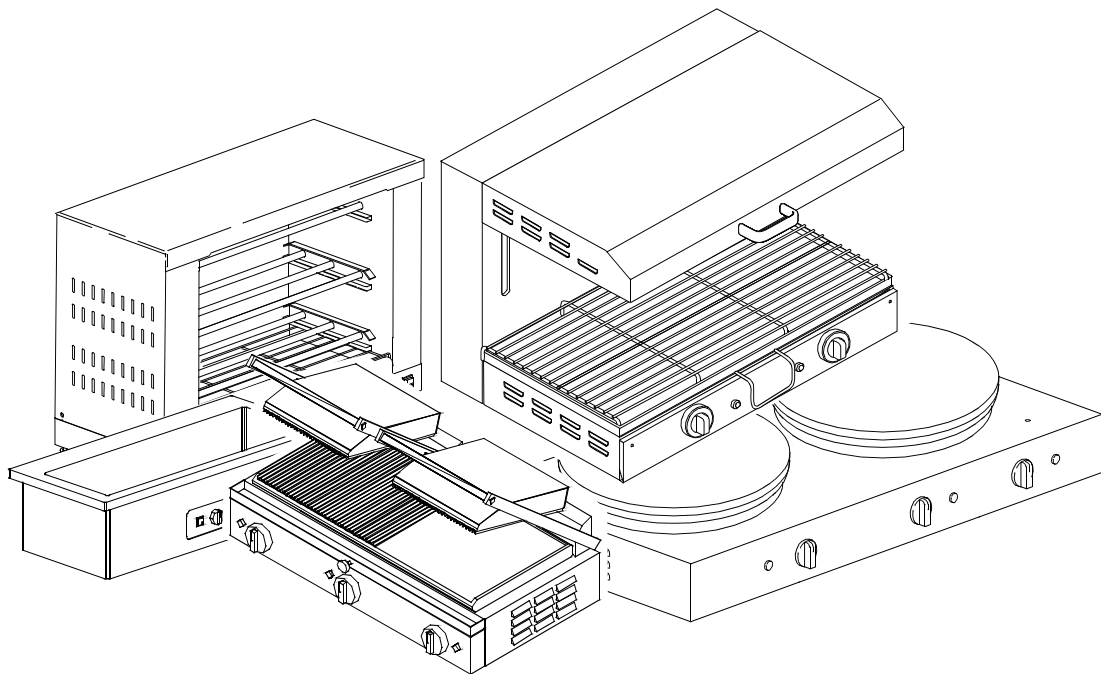

COOKING APPLIANCES

COOKING LINES

TYPE: CT

Accessories
WITHOUT ACCESSORY

Spare parts manual

S/N:

Valid from:..11/2002

Rev.: 2.0

1. Spare parts

Toaster F6	7
Toaster F12	9
Crepe-X1	11
Crepe-X2	13
Single grill	15
Double grill.....	17
Salamander S1	19
Salamander S2.....	21
Bain Marie BM100-200-300	23

1.1 Voltage codes

Voltage code	Voltage
A	3/N/PE~400/230V 50Hz
B	~250V 16A 50Hz
C	3/N/PE~380/220V 50Hz
D	3/PE~200V 50-60Hz
F	2/PE 220-240V 50Hz
G	3/N/PE~415/240V 50Hz
H	3/PE~230V 50Hz
I	3/PE~220V 60Hz
J	3/PE~380 50Hz
K	3/PE~400V 50Hz
L	3/PE~415V 50Hz
M	3/PE~440V 60Hz
N	3/PE~460V 60Hz
O	3/PE~480V 60Hz
P	1/N/PE~220-240V 50Hz
R	2/PE~220-230V 60Hz
S	3/N/PE~400/230V 50Hz
T	3/PE~230V 60Hz

01_007_e

Spare parts

ID	P-code	Model	Type	Accessory	Voltage	Description
MODULE:Salamander S2						
950	9104		BW,CT,54,54R			Black knob
955	9105		BW,CT,54,54R			Silk-screen processed disk
960	9106		BW,CT,54,54R			Knob index
965	9107		BW,CT,54,54R			Energy regulator
965	9115		BW,CT,54,54R			Energy regulator 440Vac 60Hz
970	9108		BW,CT,54,54R			White light
975	9110		BW,CT,54,54R			Cable holder
980	9112		BW,CT,54,54R			Hexagon lock nut
985	9114		BW,CT,54,54R			Small foot
990	9151		BW,CT,54,54R			Gathering tray
995	9152		BW,CT,54,54R			Grid
1000	9153		BW,CT,54,54R			2000W heating element
1000	9117		BW,CT,54,54R			2000W heating element 440Vac 60Hz
1005	9154		BW,CT,54,54R			Salamander handle
1010	9155		BW,CT,54,54R			3x40 peg
1015	9156		BW,CT,54,54R			Rod iron
1020	9157		BW,CT,54,54R			Chain 3/8 L=500
1025	9158		BW,CT,54,54R			Shaft 3/8-13
1030	9159		BW,CT,54,54R			Rod iron bush
1035	9160		BW,CT,54,54R			Bearing 10x35x11
1040	9161		BW,CT,54,54R			Split-pin 3,2x30
1045	9162		BW,CT,54,54R			25x10 bumper
1050	9163		BW,CT,54,54R			40A terminal board
1055	9164		BW,CT,54,54R			Control panel S-2