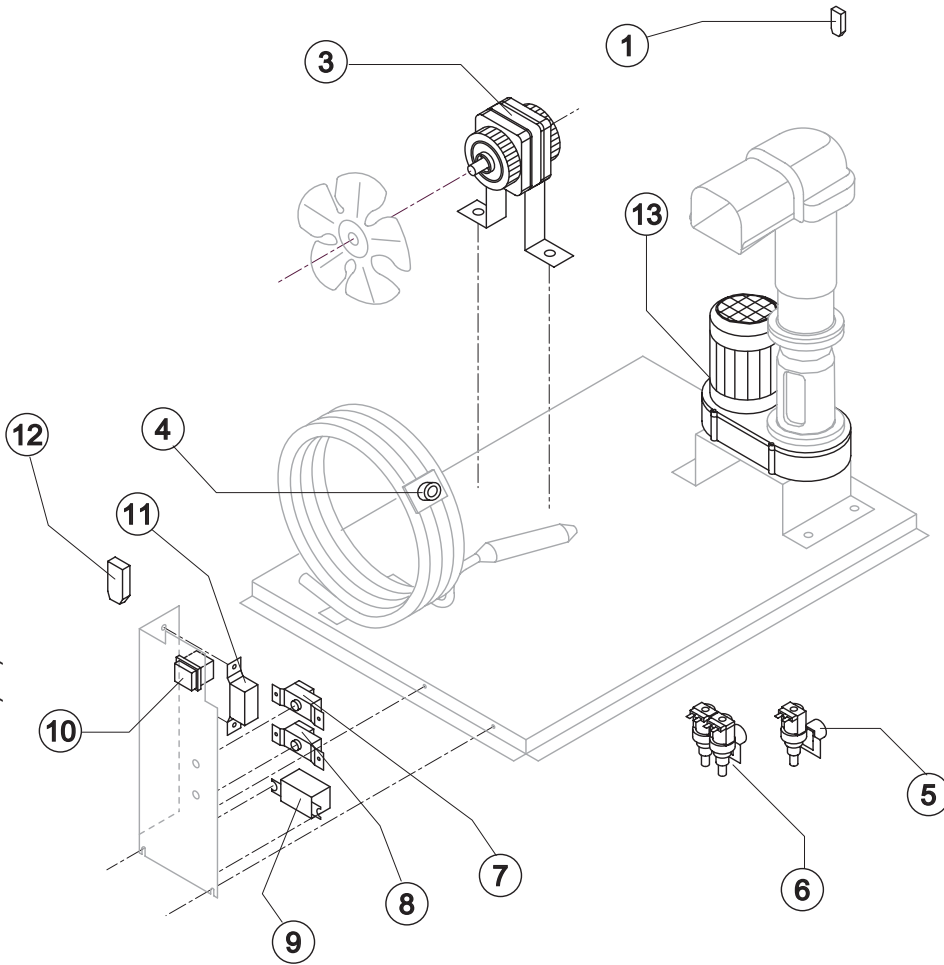

TB 1405

EVAPORATOR

Ref.	Spare Description	Code
1	Ice Exhaust	C10556
2	Insulating cap	18208
3	Ice Breaker	20915
4	Auger + Extruder	C20918
5	OR Gasket 4325	20931
6	Insulated Evaporator	C11158
7	Ceramic Seal	20937
8	OR Gasket 3162 NBR70	20429
9	Reduction Ring	20785
10	Stainless Steel Bearing	20917
11	Flange	20916
12	Joint	D20630
13	Evaporator Assy	C11154

Rev. 0 - 30/09/2009

Common Parts

Ref.	Spare Description	Code
1	Water Outlet Nipple	10472
2	Silicone Gasket	13006
3	Double Switch Basin	10145
4	Double Switch Basin Assembly	C10200GB
5	Semirigid Polyethylene Gasket	13007
6	Bin Discharge Nut	10096
8	Microswitch	23055

Parts for Air-Cooled Version Only

Ref.	Spare Description	Code
7	Discharges Manifold	C10235

Parts for Water-Cooled Version Only

Ref.	Spare Description	Code
7	Discharges Manifold	C10240

TB 1405

ELECTRIC PARTS

Common Parts

Ref.	Spare Description	Code
1	Anti Radio Interference Filter	C23457
7	Bin Thermostat	R23005
8	Evaporator Thermostat	R23034
9	Relay	23190
10	Green Light Switch (On-Off)	23327
11	Condenser Pressure Switch	23175
12	Anti Radio Interference Filter	C23459
13	Gearmotor	23532