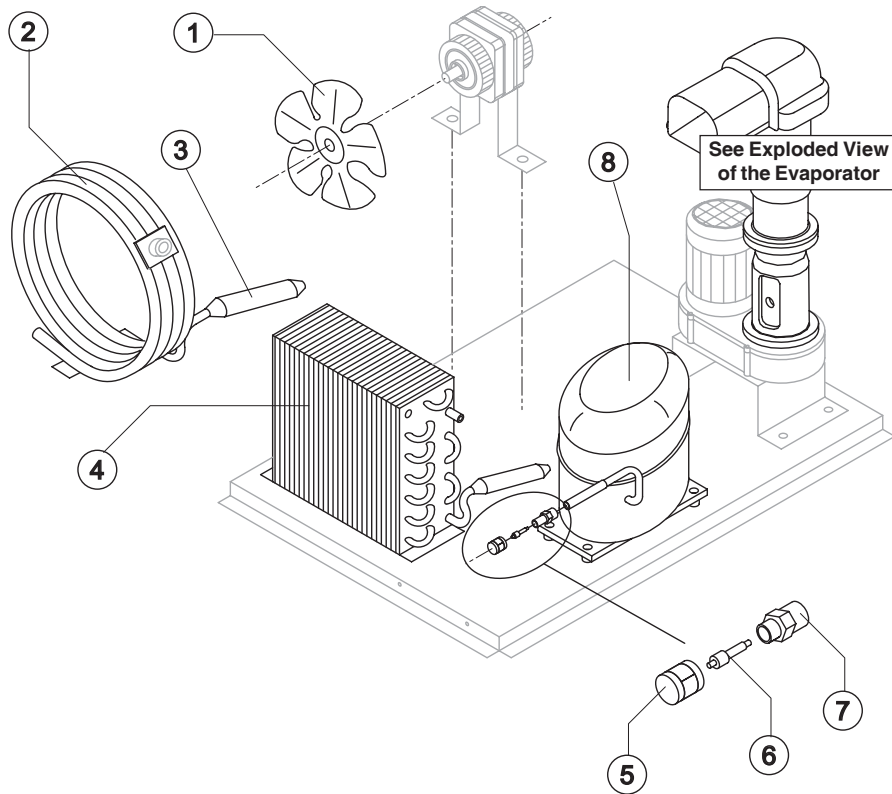

Common Parts

Ref.	Spare Description	Code
3	Molecular Drier	14009
5	Vacuum-Charge Valve Plug	14006
6	Vacuum-Charge Valve Device	14005
7	Vacuum-Charge Valve Body	14007
8	Compressor	23832

Parts for Air-Cooled Version Only

Ref.	Spare Description	Code
1	Sucking Fan	20031
4	Air Condenser	20558

Parts for Water-Cooled Version Only

Ref.	Spare Description	Code
1	Sucking Fan	10213
2	Water Condenser	14014