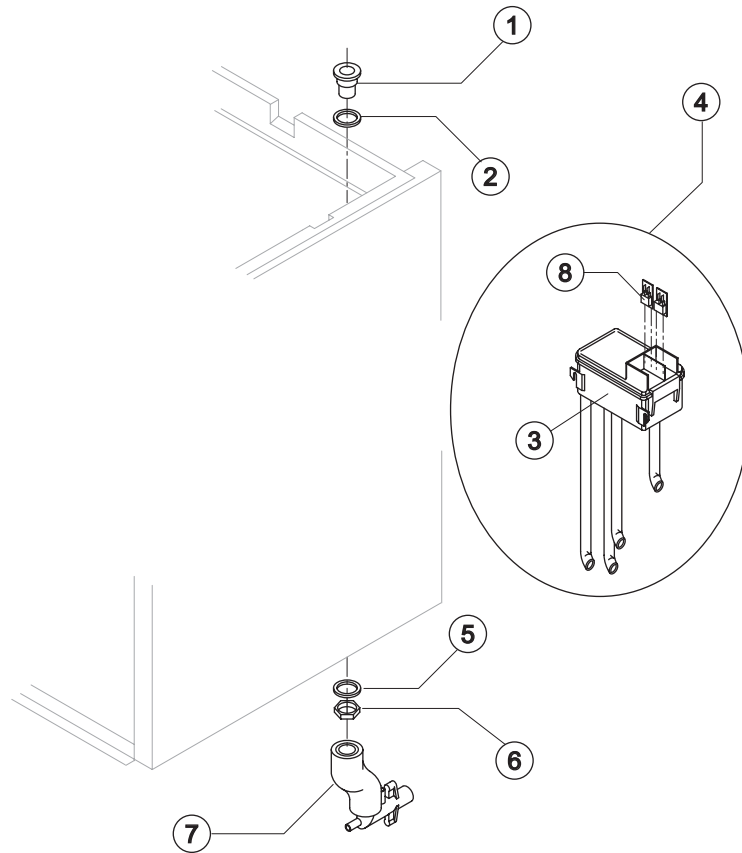

Rev. 0 - 30/09/2009

Ref.	Spare Description	Code
1	Foamed Cabinet Assy	See Table
2	Cover for Ice Exhaust	221114
3	Top Assembly	C22690
4	Rear Panel Assembly	C21202
5	Rear Grid	D12020
6	Adjustable Stainless Steel Foot	20613
7	Filtering Panel	18106
8	Frame + Grid & Filter	C10205
9	Front Grid Panel	C22510
10	Base Plate	21284
11	Bulbe-holder Pipe	20522
12	Door Assy	C10275

Ref. 1 - Foamed Cabinet Assy

Condensation	Code
Air	C11156A
Water	C11156W

Common Parts

Ref.	Spare Description	Code
3	Molecular Drier	14009
5	Vacuum-Charge Valve Plug	14006
6	Vacuum-Charge Valve Device	14005
7	Vacuum-Charge Valve Body	14007
8	Compressor	23832

TB 1405

EVAPORATOR

Ref.	Spare Description	Code
1	Ice Exhaust	C10556
2	Insulating cap	18208
3	Ice Breaker	20915
4	Auger + Extruder	C20918
5	OR Gasket 4325	20931
6	Insulated Evaporator	C11158
7	Ceramic Seal	20937
8	OR Gasket 3162 NBR70	20429
9	Reduction Ring	20785
10	Stainless Steel Bearing	20917
11	Flange	20916
12	Joint	D20630
13	Evaporator Assy	C11154

Rev. 0 - 30/09/2009

Common Parts

Ref.	Spare Description	Code
1	Water Outlet Nipple	10472
2	Silicone Gasket	13006
3	Double Switch Basin	10145
4	Double Switch Basin Assembly	C10200GB
5	Semirigid Polyethylene Gasket	13007
6	Bin Discharge Nut	10096
8	Microswitch	23055