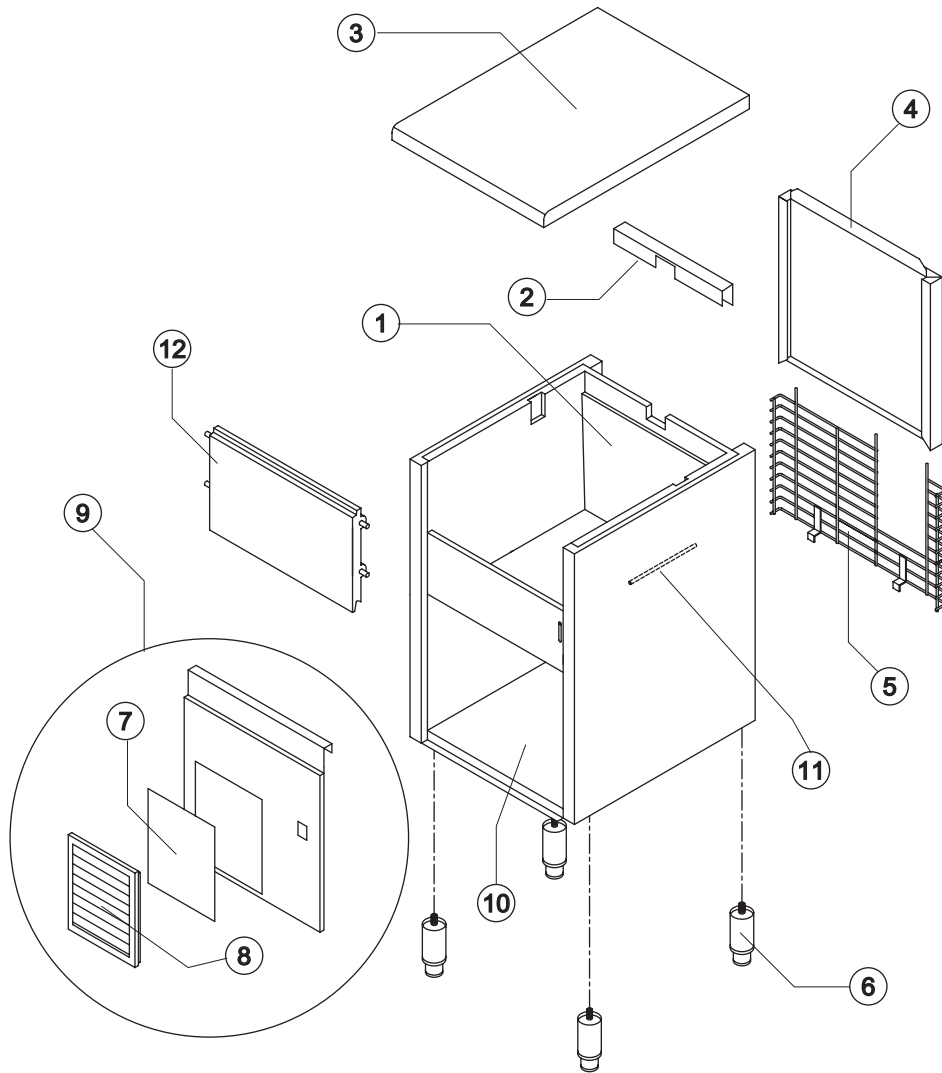

TB 1405

LIST OF THE EXPLODED VIEWS

SHELL ASSY

COOLING SYSTEM

EVAPORATOR

HYDRAULIC CIRCUIT

ELECTRIC PARTS

Rev. 0 - 30/09/2009

Rev. 0 - 30/09/2009

Ref.	Spare Description	Code
1	Foamed Cabinet Assy	See Table
2	Cover for Ice Exhaust	221114
3	Top Assembly	C22690
4	Rear Panel Assembly	C21202
5	Rear Grid	D12020
6	Adjustable Stainless Steel Foot	20613
7	Filtering Panel	18106
8	Frame + Grid & Filter	C10205
9	Front Grid Panel	C22510
10	Base Plate	21284
11	Bulbe-holder Pipe	20522
12	Door Assy	C10275

Ref. 1 - Foamed Cabinet Assy

Condensation	Code
Air	C11156A
Water	C11156W

Common Parts

Ref.	Spare Description	Code
3	Molecular Drier	14009
5	Vacuum-Charge Valve Plug	14006
6	Vacuum-Charge Valve Device	14005
7	Vacuum-Charge Valve Body	14007
8	Compressor	23832