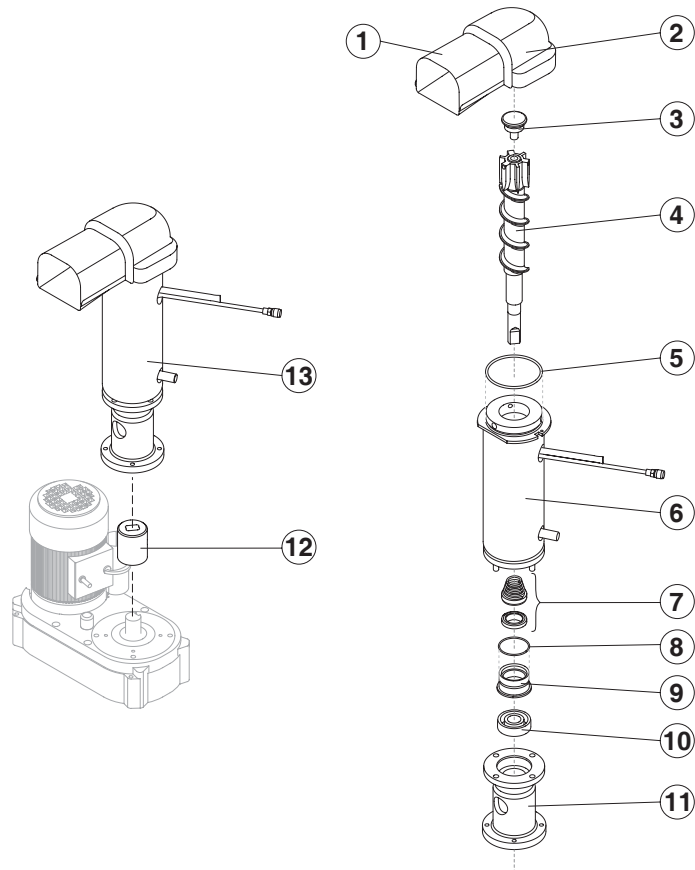

Ref. 1 - Foamed Cabinet Assy

Condensation	Code
Air	C11156A
Water	C11156W

Common Parts

Ref.	Spare Description	Code
3	Molecular Drier	14009
5	Vacuum-Charge Valve Plug	14006
6	Vacuum-Charge Valve Device	14005
7	Vacuum-Charge Valve Body	14007
8	Compressor	23832

Parts for Air-Cooled Version Only

Ref.	Spare Description	Code
1	Sucking Fan	20031
4	Air Condenser	20558

Parts for Water-Cooled Version Only

Ref.	Spare Description	Code
1	Sucking Fan	10213
2	Water Condenser	14014

TB 1405

EVAPORATOR

Ref.	Spare Description	Code
1	Ice Exhaust	C10556
2	Insulating cap	18208
3	Ice Breaker	20915
4	Auger + Extruder	C20918
5	OR Gasket 4325	20931
6	Insulated Evaporator	C11158
7	Ceramic Seal	20937
8	OR Gasket 3162 NBR70	20429
9	Reduction Ring	20785
10	Stainless Steel Bearing	20917
11	Flange	20916
12	Joint	D20630
13	Evaporator Assy	C11154

Rev. 0 - 30/09/2009

Common Parts

Ref.	Spare Description	Code
1	Water Outlet Nipple	10472
2	Silicone Gasket	13006
3	Double Switch Basin	10145
4	Double Switch Basin Assembly	C10200GB
5	Semirigid Polyethylene Gasket	13007
6	Bin Discharge Nut	10096
8	Microswitch	23055