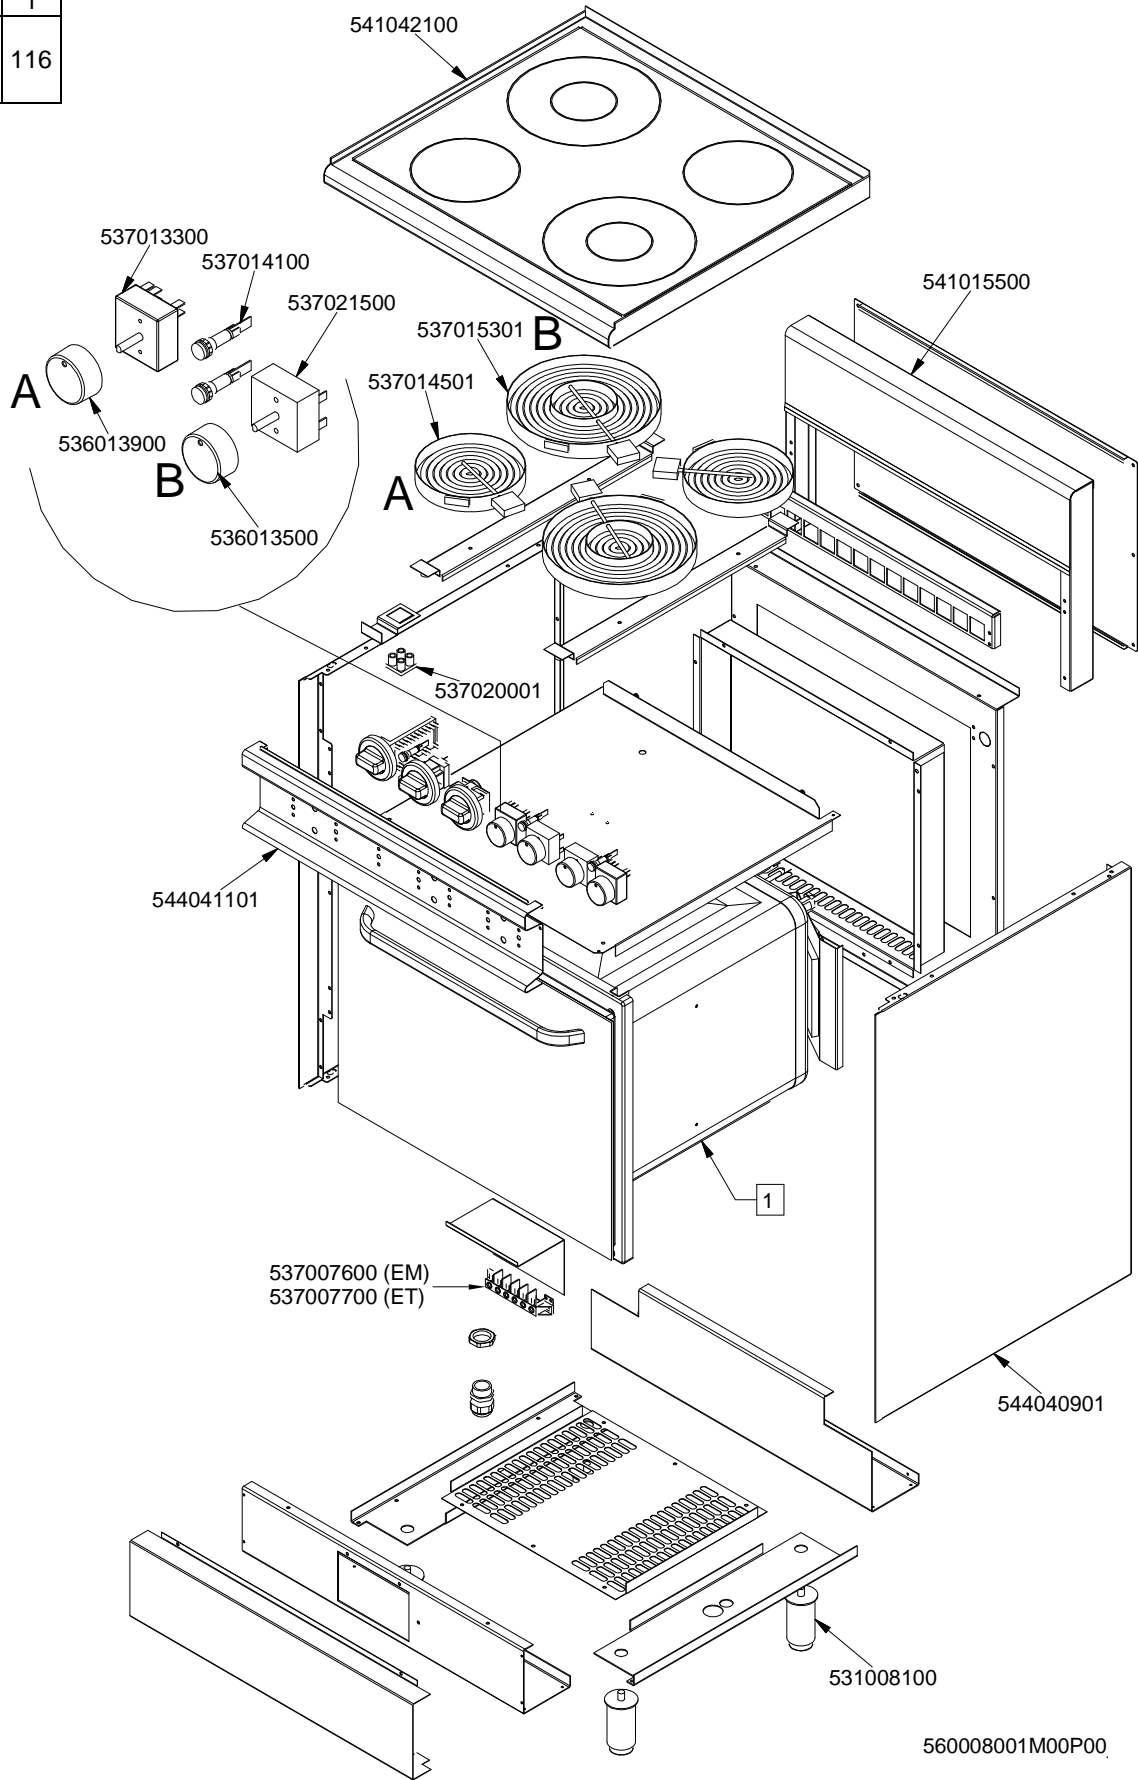

MAGIC SNACK 60

CUCINE / RANGES / HERDE / CUISINIÈRES / N° 20310
CF-62

CFC-62EM CFC-62ET

	1
Vedi Pagina See Page Siehe Seite Voir Page Ver Pàgina	116