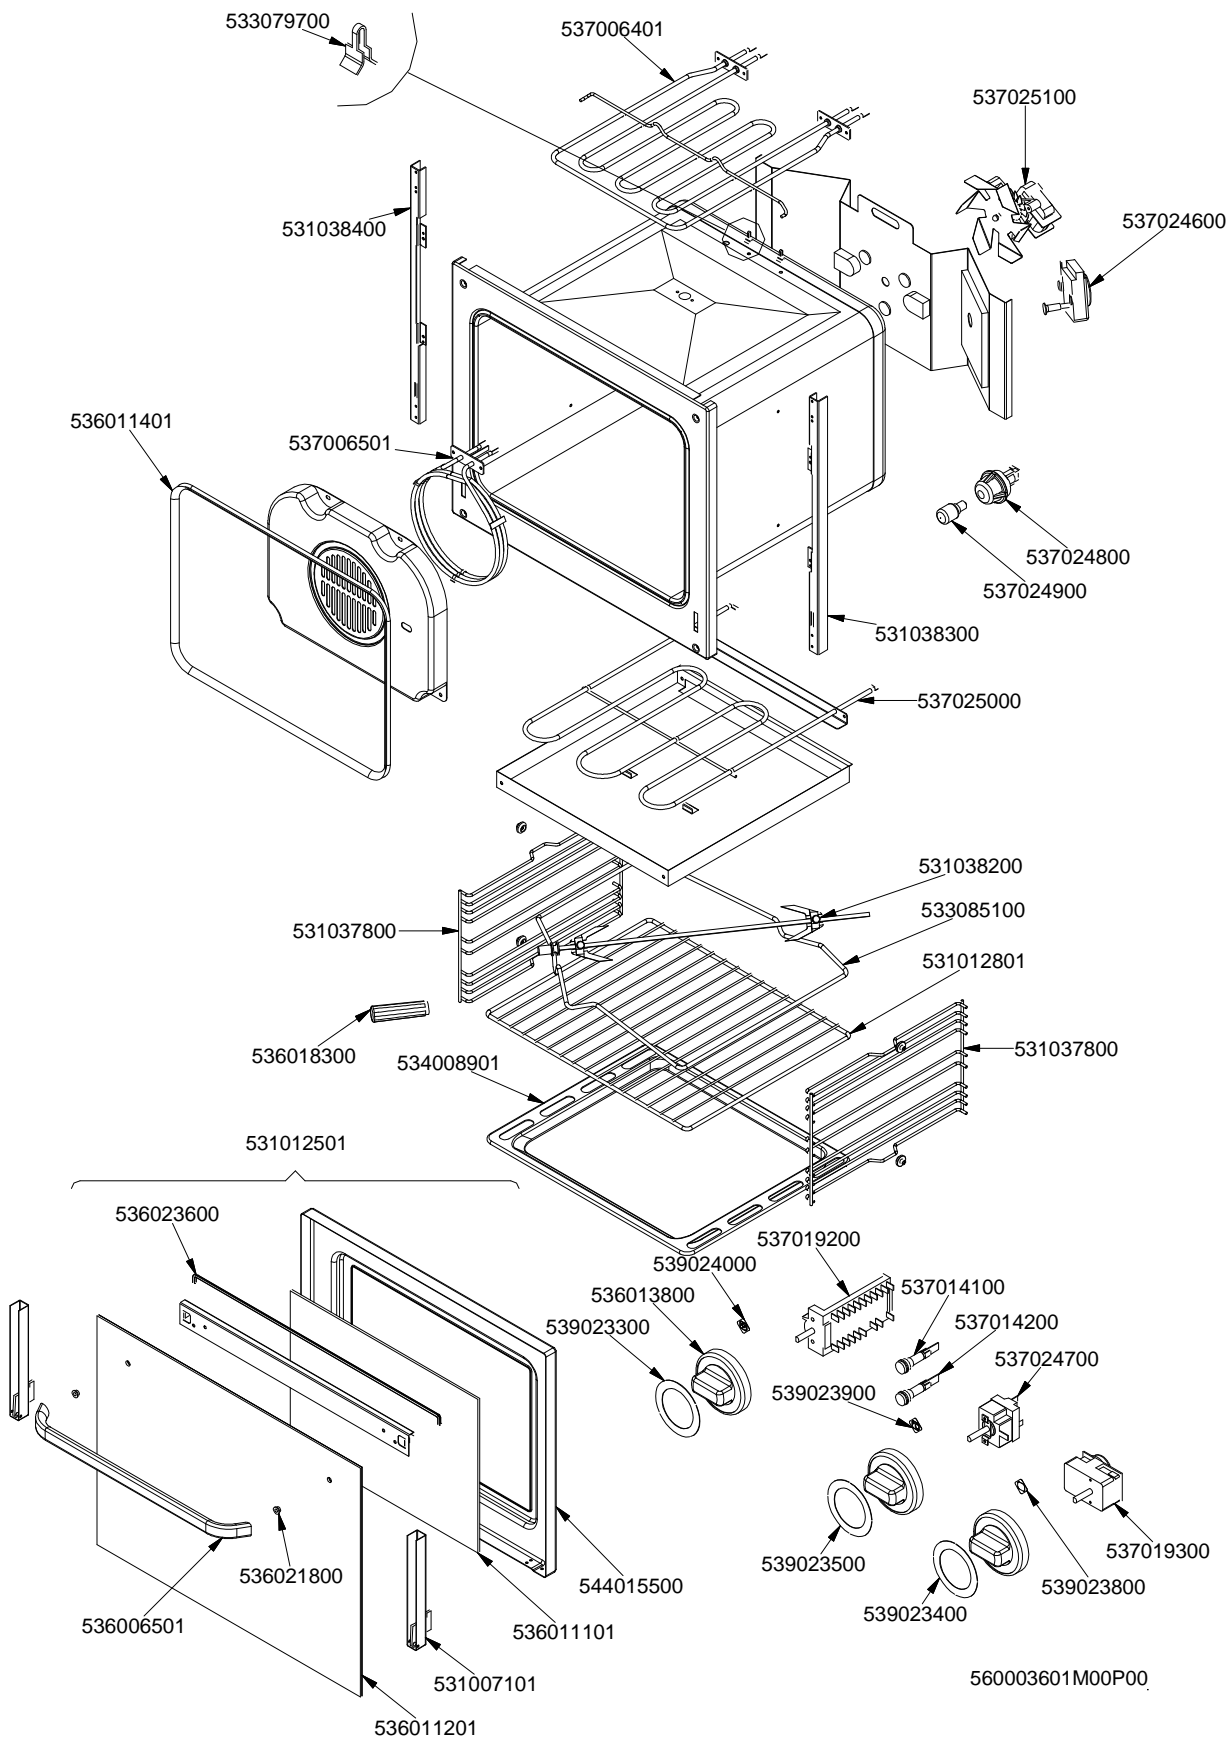

FORNO / OVEN / BACKOFEN / FOUR / CF-62

ELETTORICO MULTIFUNZIONE / MULTIFUNCTION ELECTRIC / MULTIFUNKTIONS
ELEKTRO / ELECTRIQUE A FONCTIONS MULTIPLES ≤0706

Page	Pos	Code	Description
001		541042100	UPPER PLATE PCC-74E
001		537013300	CURRENT REGULATOR FOR ELEC. PLATE
001		537014100	WHITE WARNING LIGHT 250V
001		541015500	NEUTRAL SPACER 62
001		537021500	REGULATOR FOR EL.PLATE 2CIRC.230V
001		537015301	EL. PLATE PCC D.230 700+1400W 230V
001		536013500	KNOB 7 POSITIONS PCC-60E
001		537014501	EL. PLATE PCC-60 D.165 1200W 230V
001		536013900	KNOB 7 POSITIONS PCC-60E
001		537020001	REMAINING HEAT 4 PILOT LIGHTS UNIT
001		544041101	CONTROL PANEL CF-62E
001		537007700	TERMINAL BLOCK THREEPHASE 40A
001		544040901	SIDE RANGE CF-62
001		531008100	ADJUSTABLE LEG H9 CHROME
002		533079700	LOCK SPRING FOR BULB §3/§4
002		537006401	GRILL HEATING EL.W3100 V230 CF-62
002		537025100	FAN FOR MULTIF.OVEN CF-62E
002		537024600	SPIT MOTOR FOR CF-8/10E V230
002		531038400	LHD DOOR WHEEL HOLDER MUL.OVEN CF62
002		536011401	OVEN GASKET CF-62
002		537006501	CIRC.HEATING EL. W2400 V230 CF-62
002		537024800	OVEN BULB-SOCKET CF-62E
002		537024900	OVEN BULB 15W 300°C MAXI OVEN
002		531038300	RHD DOOR WHEEL HOLDER F.MULTIF-OVEN
002		537025000	OVEN LOW.HEATING EL.W1200 V230 CF62
002		531038200	SPIT FOR MULTIF. NEW OVEN CF-62
002		533085100	GRID FOR SPIT SUPPORT MULT.OV.CF-62
002		531012801	OVEN GRID CF-62
002		531037800	SUPPORT GRID OVEN NEW CF-62E
002		536018300	GRIP FOR ROTATING SPIT
002		534008901	OVEN DRIPPING-PAN CF-62
002		531012501	COMPLETE OVEN DOOR CF-62
002		536023600	GASKET FOR GLASS DOOR CF-62E
002		539023500	ADHESIVE GRAD.DISC *E.MULTIF.TERM.
002		536006501	NEW OVEN DOOR HANDLE CF-62
002		536021800	DOOR HANDLE SPACER FOR MAXI OVEN
002		536011101	INTERNAL GLASS FOR OVEN DOOR CF-62
002		531007101	OVEN DOOR HINGE FOR CF-62
002		536011201	EXTERNAL GLASS FOR OVEN DOOR CF-62
002		537019200	SELECTOR FOR MULTIFUNCTION OVEN
002		539024000	SIGN PLATE FOR OVEN SELECTOR
002		536013800	KNOB D.70 BLACK 6*5 WITH SPRING
002		537014100	WHITE WARNING LIGHT 250V
002		539023300	ADHESIVE GRADUATED DISC FOR KNOB
002		537014200	GREEN WARNING LIGHT 250V
002		537024700	SINGLEPH.THERMOST.45-250°C MULTI.OV
002		539023900	SIGN PLATE FOR OVEN TEMPERATURE
002		537019300	TIMER FOR MULTIFUNCTION OVEN
002		544015500	INNER DOOR OF OVEN CF-62
002		539023800	SIGN PLATE FOR OVEN TIMER
002		539023400	ADHESIVE GRADUATED DISC F.KNOB