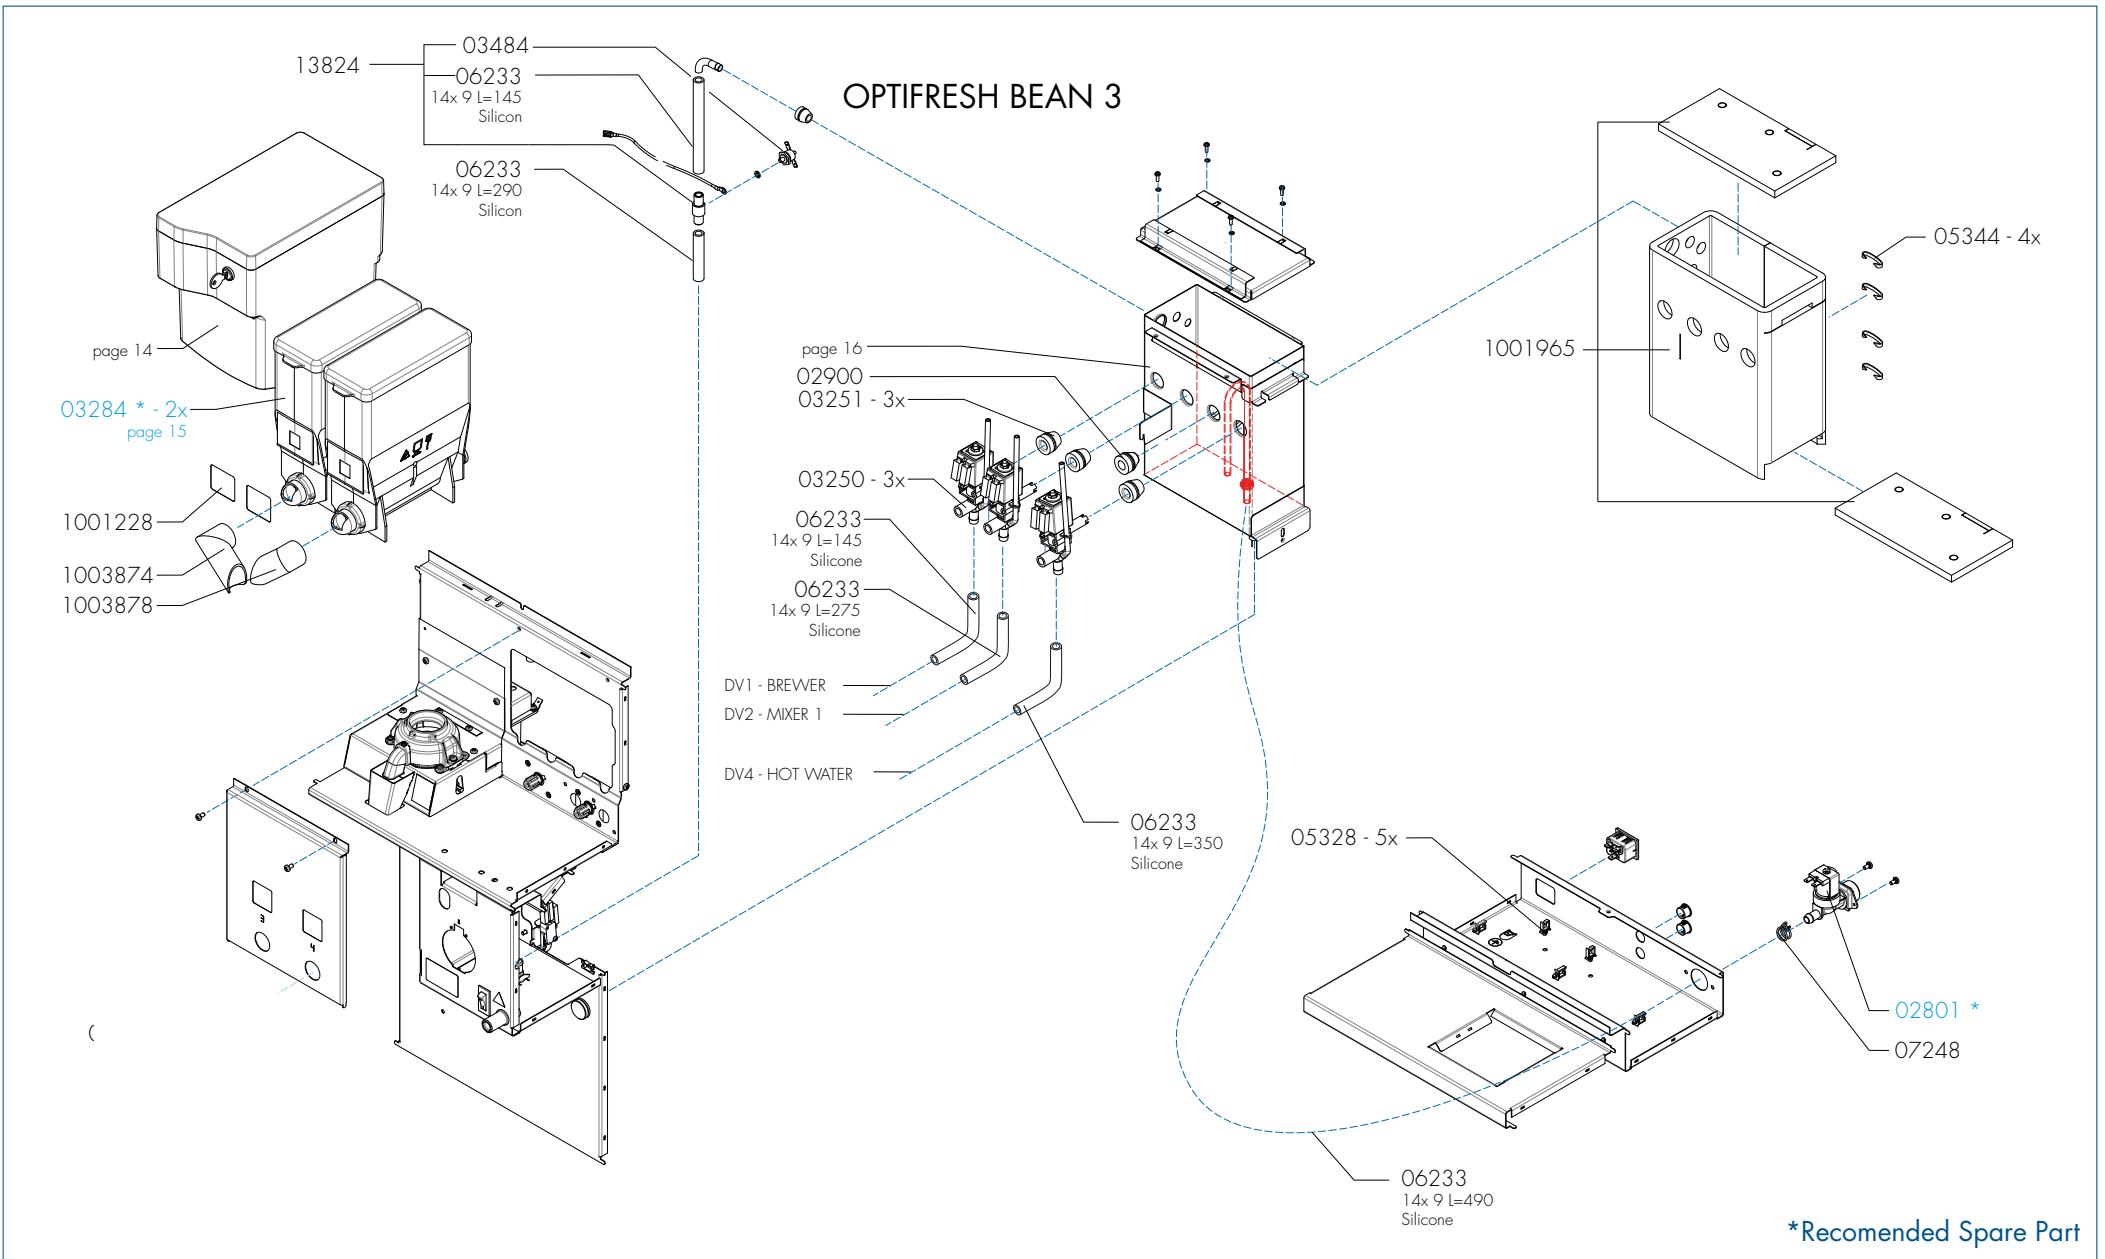

Type : OPTIFRESH BEAN NG 2.0 Articlenumber : see page 1	From mach. nr. : 4Y 34314 Date : 12 - 2015	Page : 10 - 22 Rev : 1
Rated voltage : 1N~ 220-240V 50-60Hz 2275W 2575W (PEAK)	Drawer : JK Date : 11-01-16	Spare Parts Info
www.animo.eu