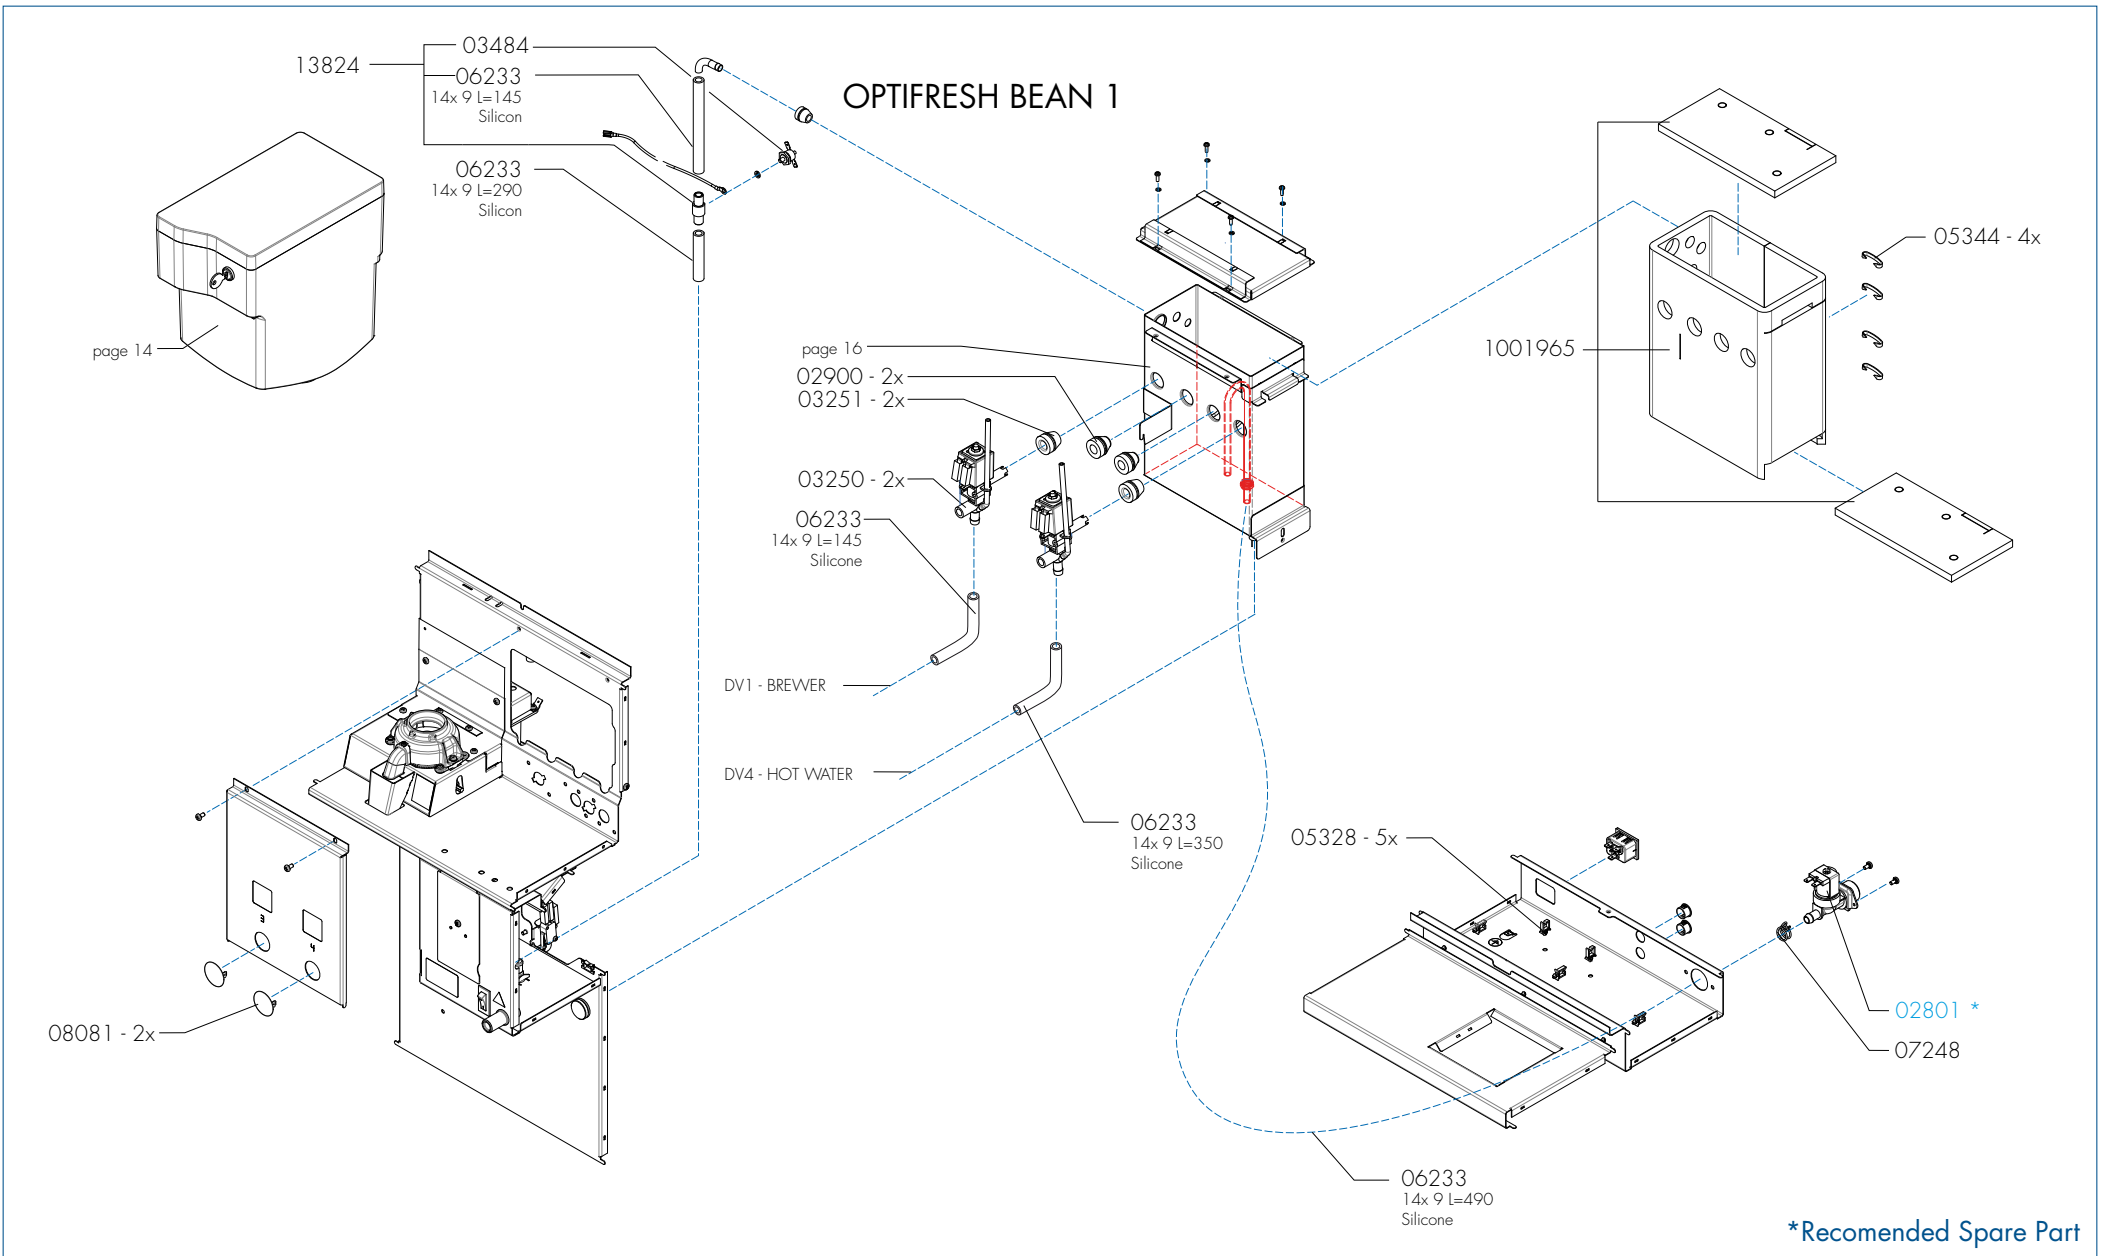

*Recommended Spare Part

Type : OPTIFRESH BEAN NG 2.0	From mach. nr. : 4Y 34314	Page : 8 - 22	 www.animo.eu
Articlenumber : see page 1	Date : 12 - 2015	Rev : 1	
Rated voltage : 1N~ 220-240V 50-60Hz 2275W 2575W (PEAK)	Drawer : JK Date : 11-01-16	Spare Parts Info