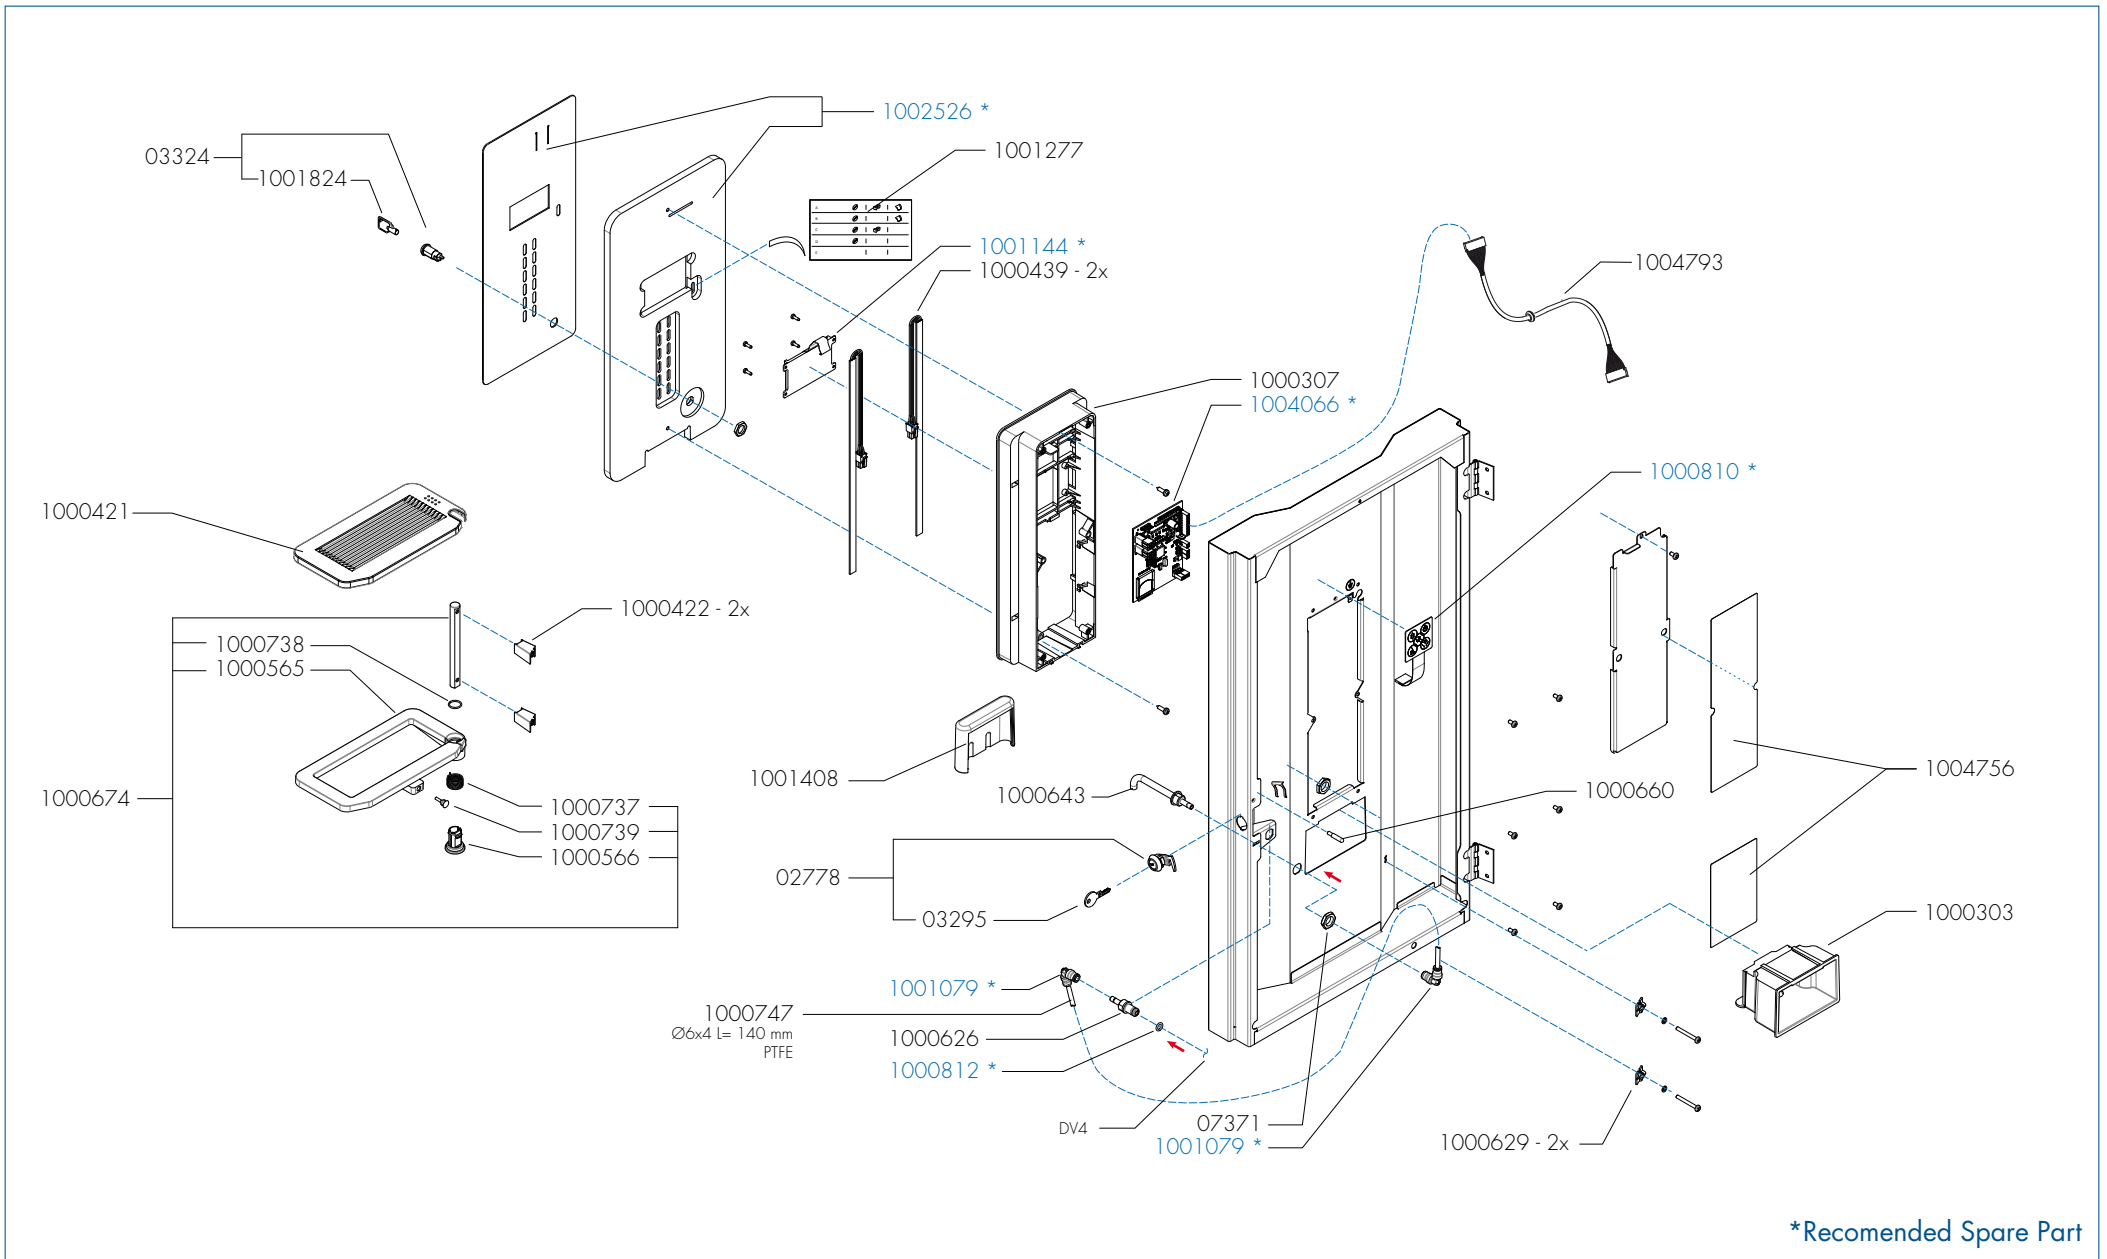

Type : OPTIFRESH BEAN NG 2.0	From mach. nr. : 4Y 34314	Page : 12 - 22	 www.animo.eu
Articlenumber : see page 1	Date : 12 - 2015	Rev : 1	
Rated voltage : 1N~ 220-240V 50-60Hz 2275W 2575W (PEAK)	Drawer : JK Date : 11-01-16	Spare Parts Info