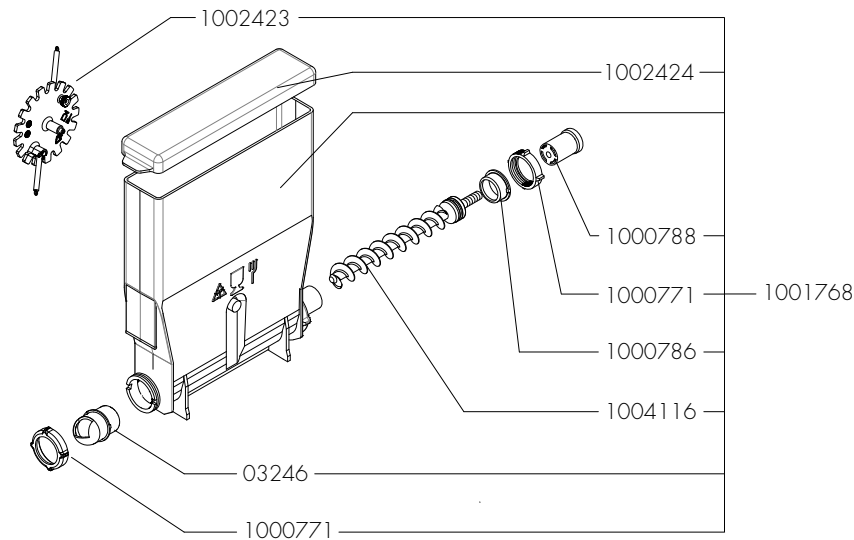

*Recomended Spare Part

Type : OPTIFRESH BEAN NG 2.0

Articlenumber : see page 1

From mach. nr. : 4Y 34314

Date : 12 - 2015

Page : 14 - 22

Rev : 1

Rated voltage : 1N~ 220-240V 50-60Hz 2275W
2575W (PEAK)

Drawer : JK
Date : 11-01-16

Spare Parts Info

ANIMO

www.animo.eu

*Recomended Spare Part

Type : OPTIFRESH BEAN NG 2.0

Articlenumber : see page 1

From mach. nr. : 4Y 34314