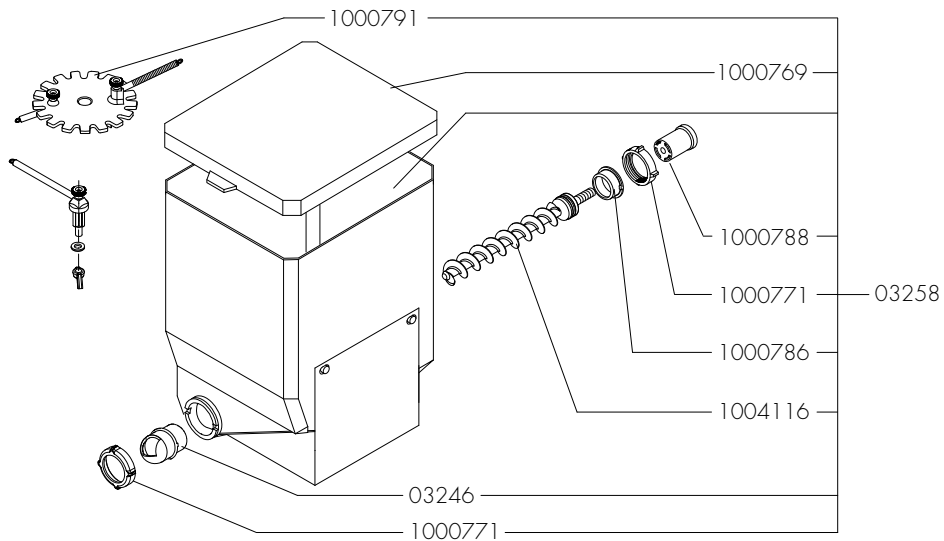

*Recomended Spare Part

Type : OPTIFRESH BEAN NG 2.0

Articlenumber : see page 1

From mach. nr. : 4Y 34314

Date : 12 - 2015

Page : 14 - 22

Rev : 1

Rated voltage : 1N~ 220-240V 50-60Hz 2275W
2575W (PEAK)

Drawer : JK
Date : 11-01-16

Spare Parts Info

ANIMO

www.animo.eu

*Recomended Spare Part

Type : OPTIFRESH BEAN NG 2.0

Articlenumber : see page 1

From mach. nr. : 4Y 34314