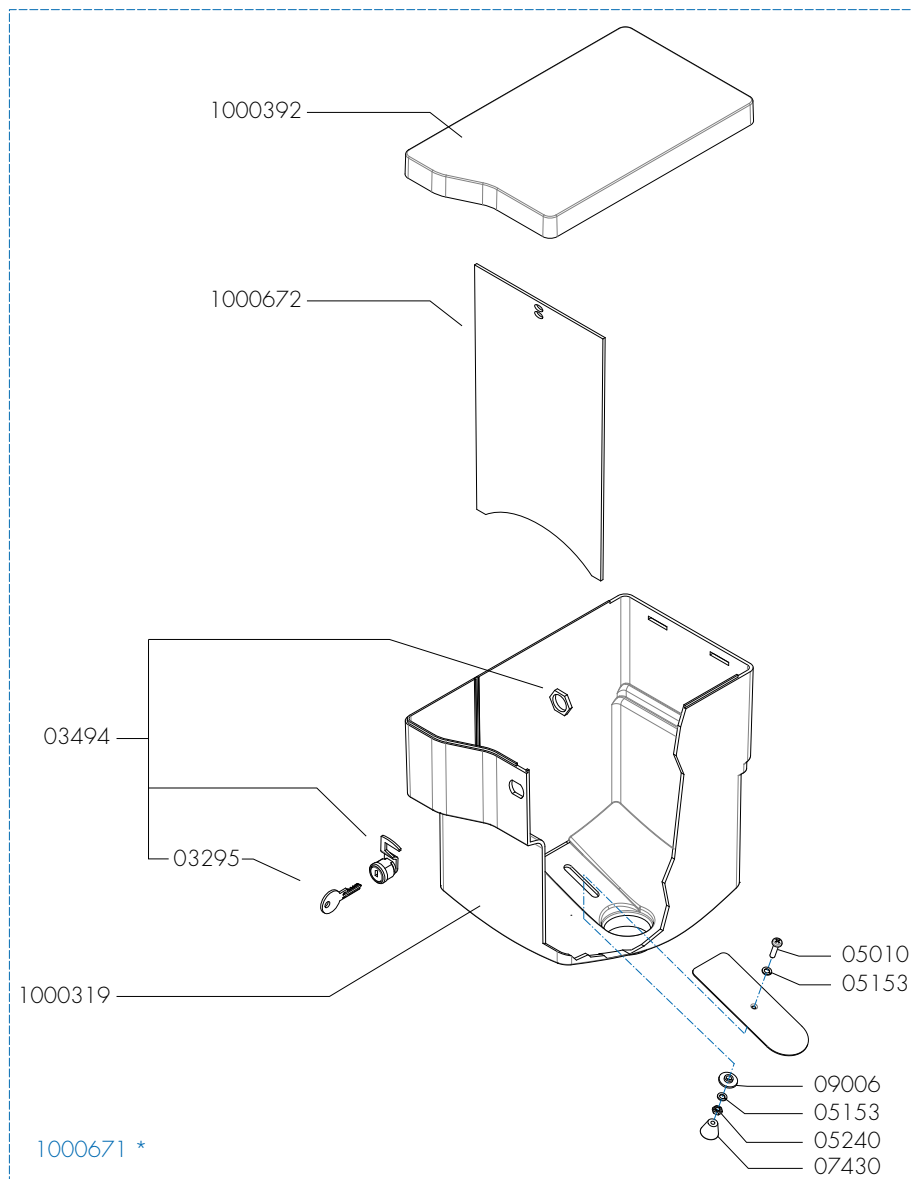

*Recomended Spare Part

Type : OPTIFRESH BEAN NG 2.0

Articlenumber : see page 1

From mach. nr. : 4Y 34314

Date : 12 - 2015

Page : 14 - 22

Rev : 1

Rated voltage : 1N~ 220-240V 50-60Hz 2275W
2575W (PEAK)

Drawer : JK
Date : 11-01-16

Spare Parts Info

ANIMO

www.animo.eu