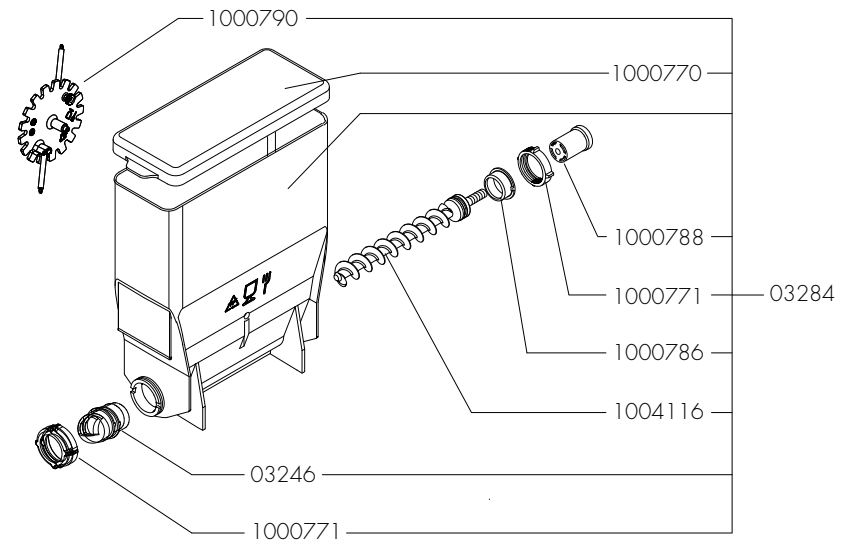

Drawer : JK
Date : 11-01-16

Spare Parts Info

ANIMO

www.animo.eu

*Recomended Spare Part

Type : OPTIFRESH BEAN NG 2.0

Articlenumber : see page 1

From mach. nr. : 4Y 34314