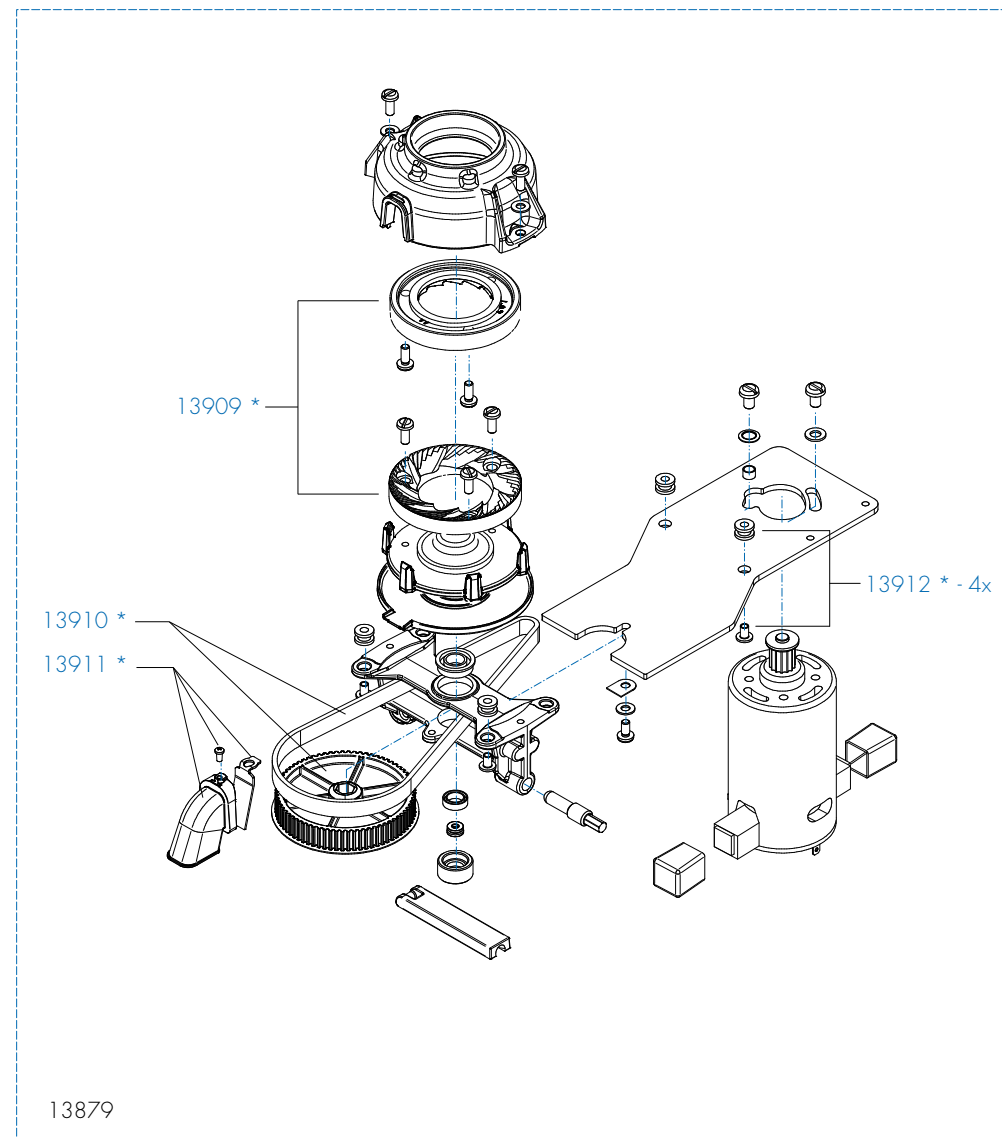

*Recomended Spare Part

Type : OPTIFRESH BEAN NG 2.0

Articlenumber : see page 1

From mach. nr. : 4Y 34314

Date : 12 - 2015

Page : 14 - 22

Rev : 1

Rated voltage : 1N~ 220-240V 50-60Hz 2275W
2575W (PEAK)

Drawer : JK
Date : 11-01-16

Spare Parts Info

ANIMO

www.animo.eu