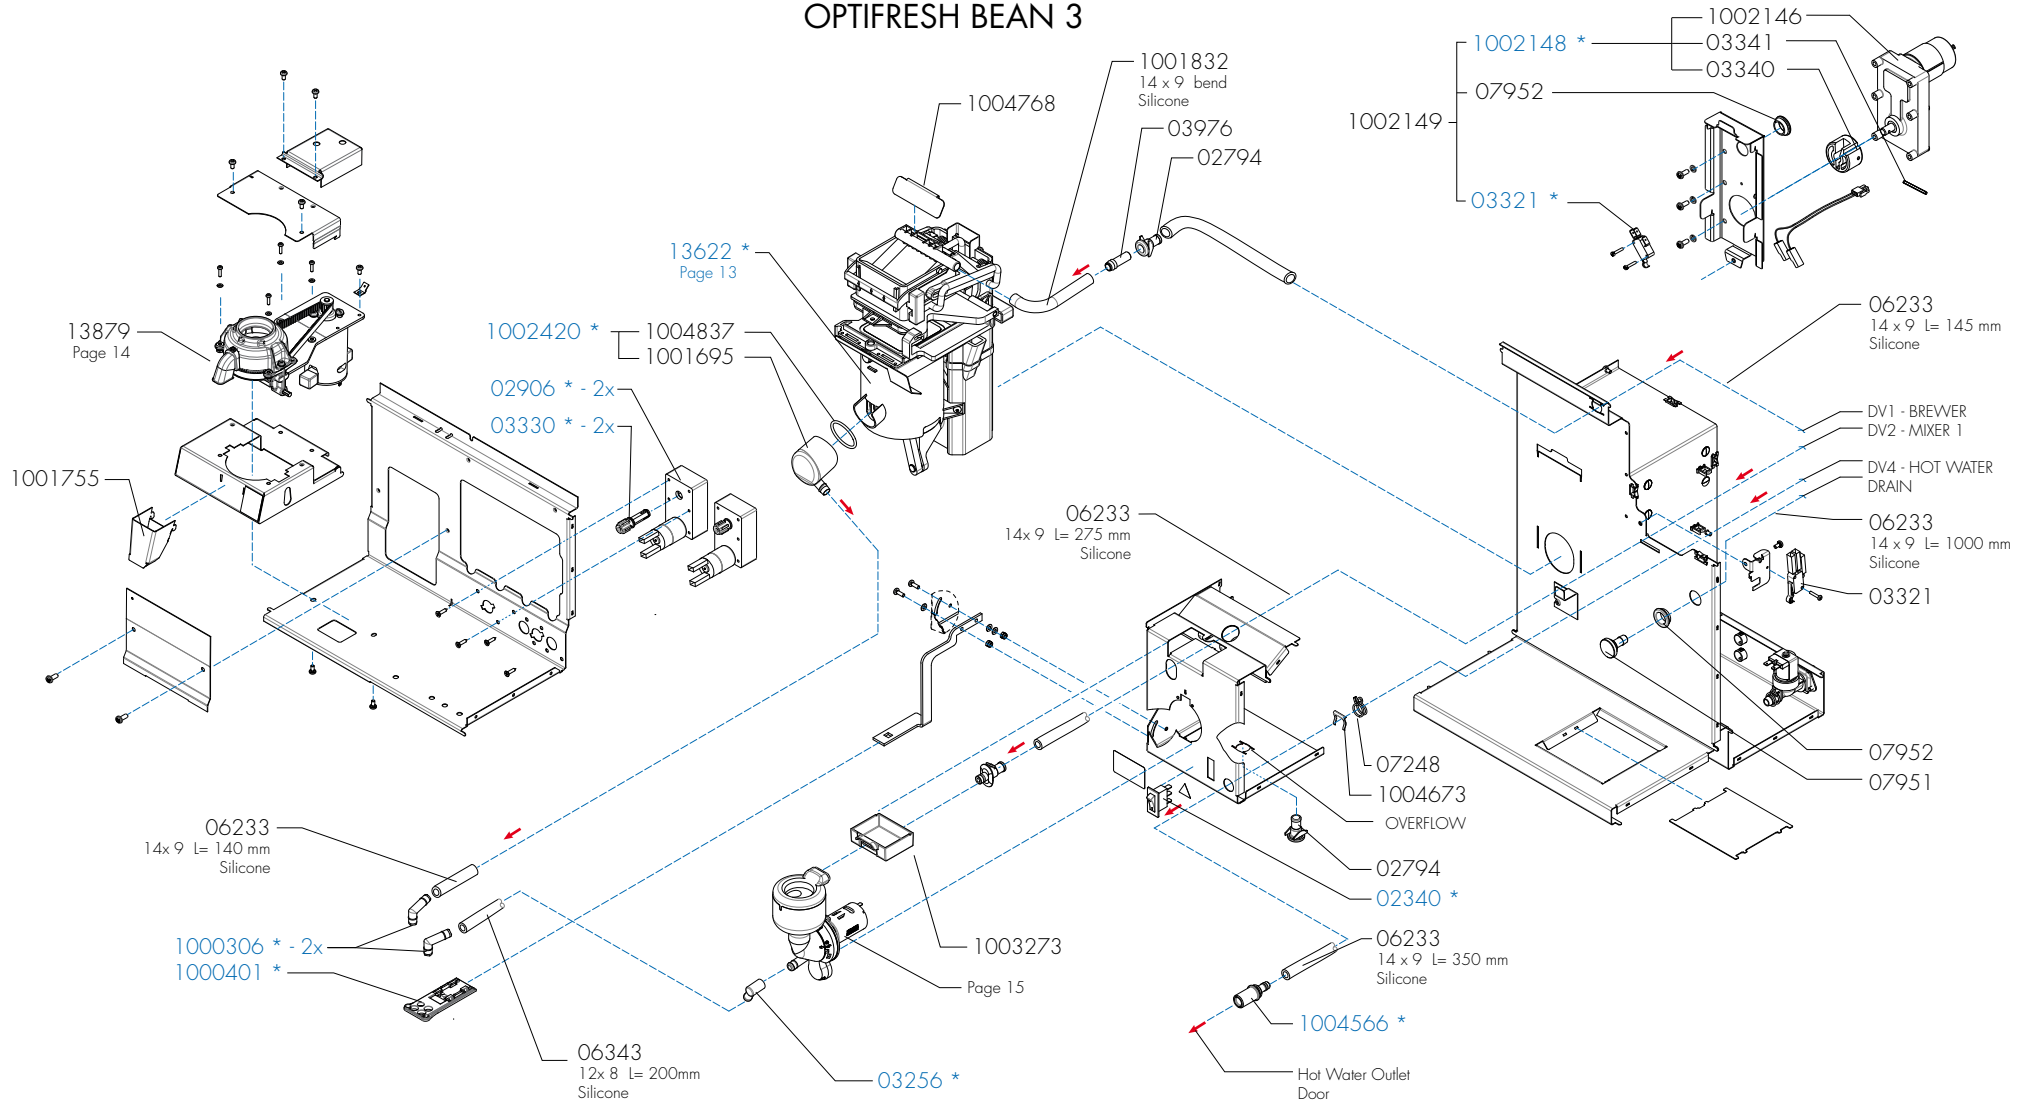

Rated voltage : 1N~ 220-240V 50-60Hz 2275W
 2575W (PEAK)

Drawer : JK
 Date : 11-01-16

Spare Parts Info

ANIMO

www.animo.eu

OPTIFRESH BEAN 3

*Recommended Spare Part

Type : OPTIFRESH BEAN NG 2.0