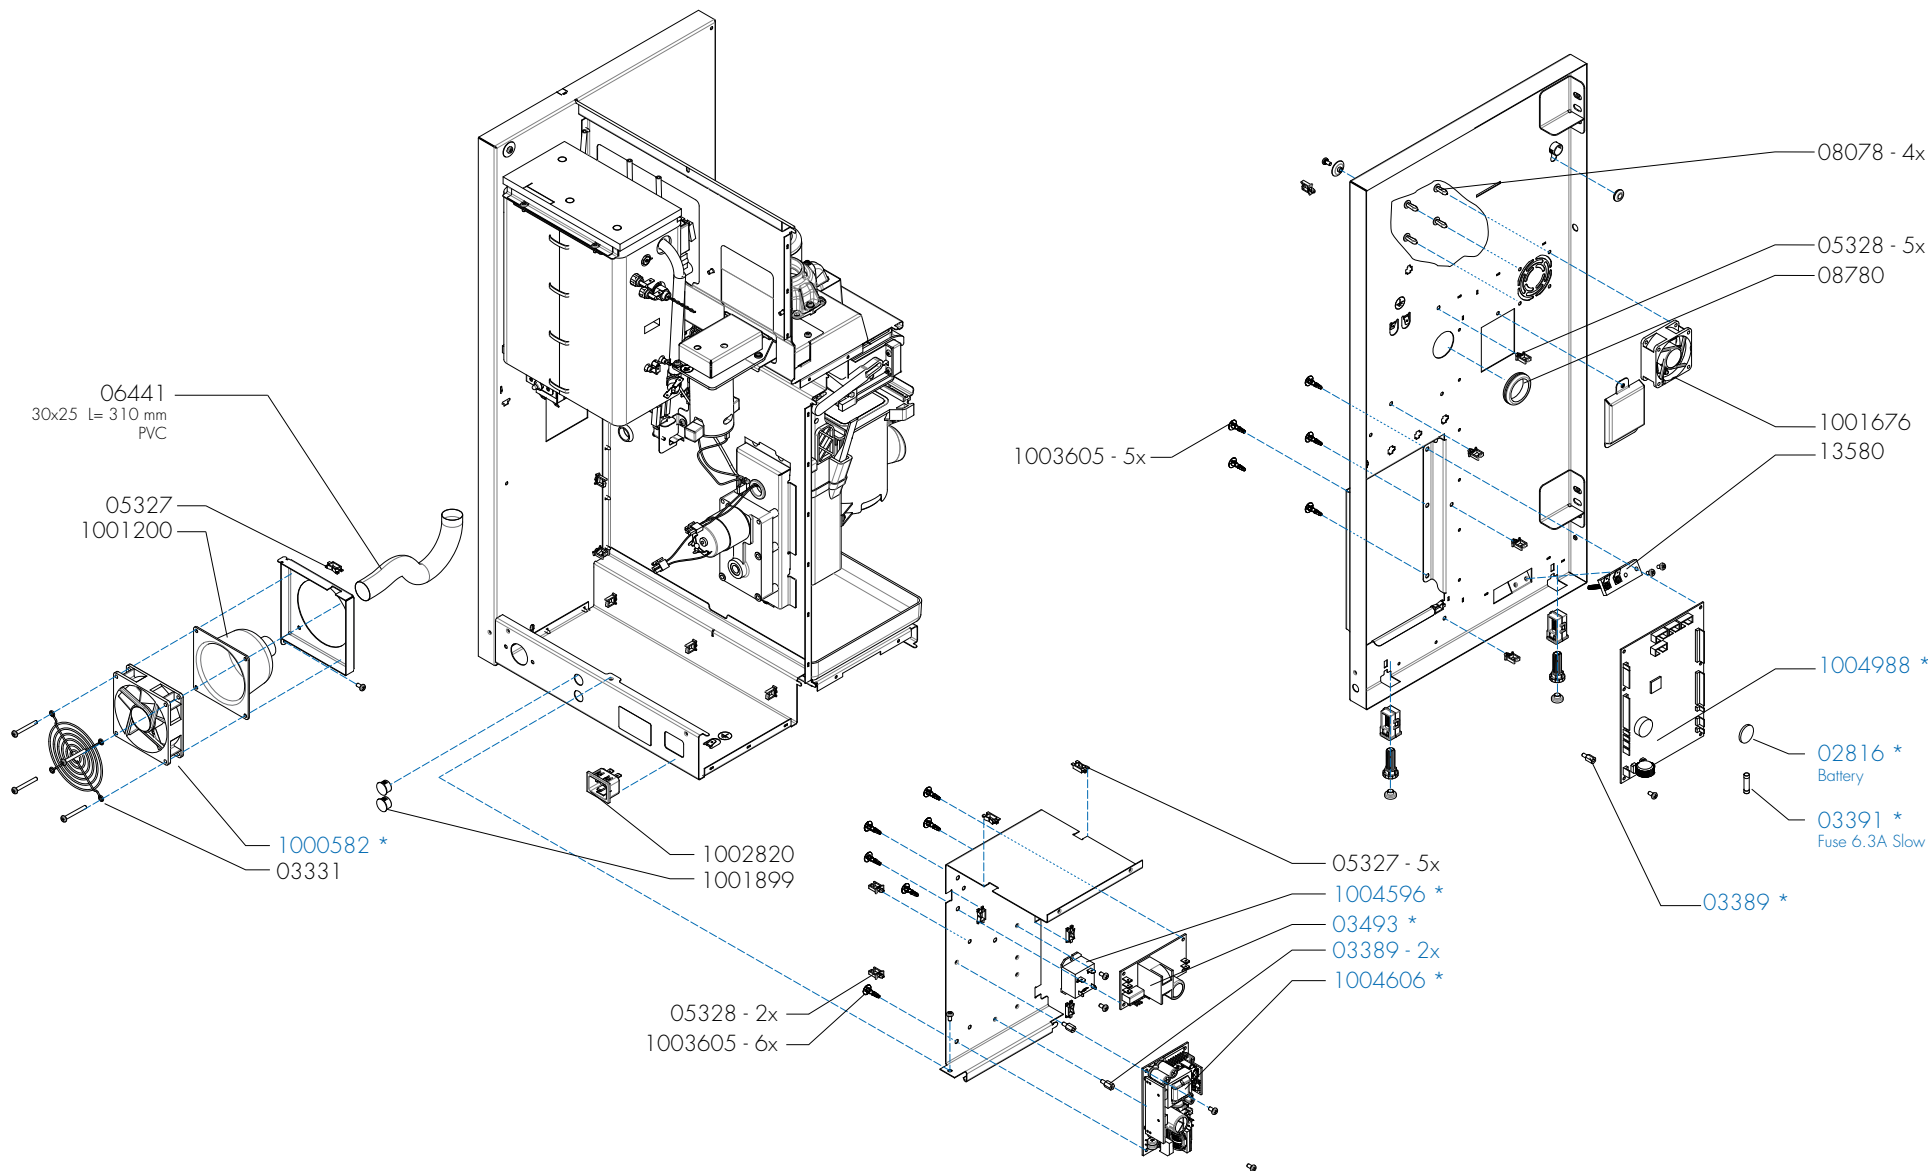

*Recomended Spare Part

Type : OPTIFRESH BEAN NG 2.0

Articlenumber : see page 1

From mach. nr. : 4Y 34314

Date : 12 - 2015

Page : 3 - 22

Rev : 1

Rated voltage : 1N~ 220-240V 50-60Hz 2275W
2575W (PEAK)

Drawer : JK
Date : 11-01-16

Spare Parts Info

ANIMO

www.animo.eu