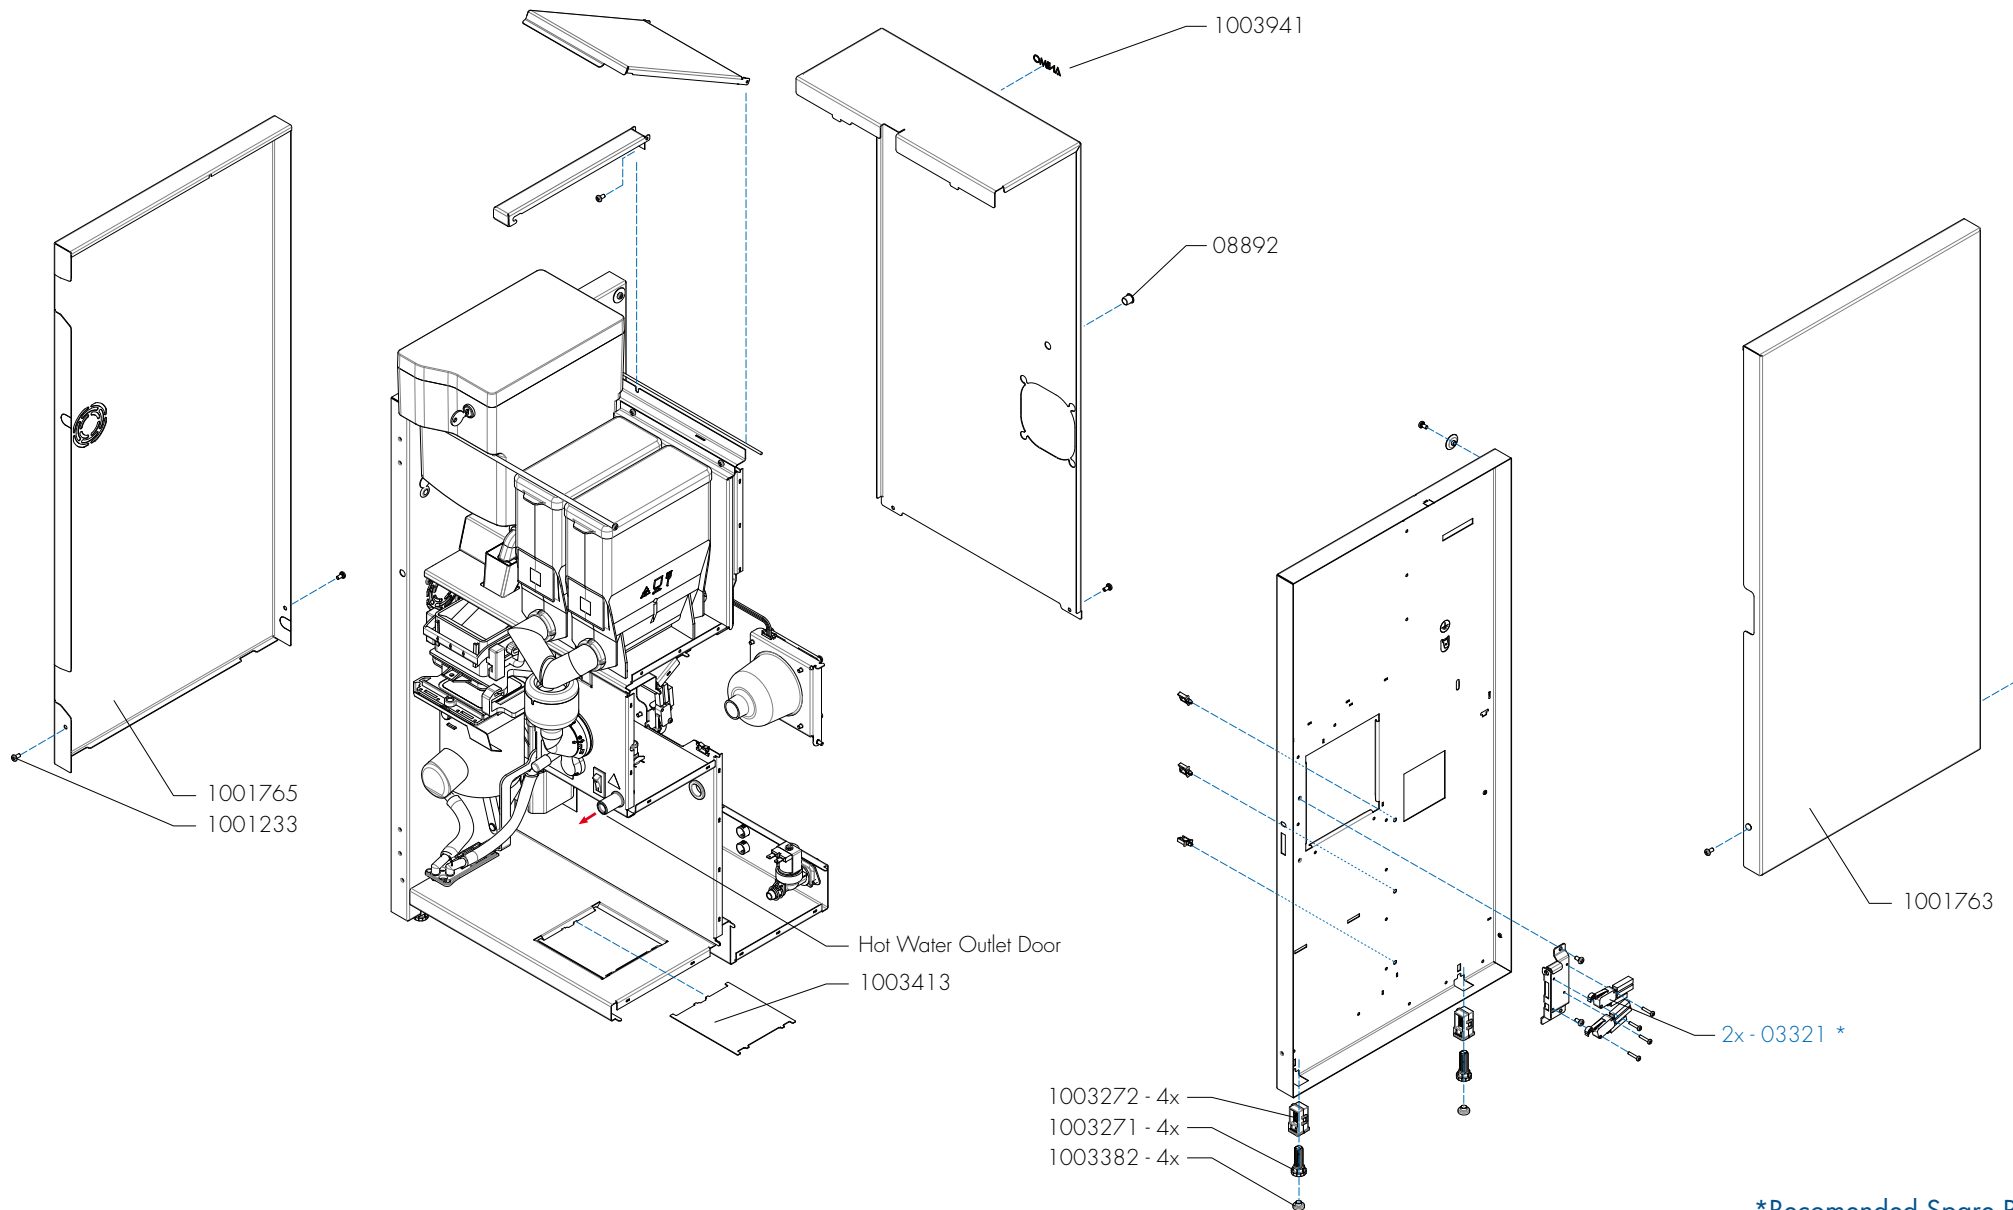

Page : 1 - 22
 Rev : 1

Rated voltage : 1N~ 220-240V 50-60Hz 2275W
 2575W (PEAK)

Drawer : JK
 Date : 11-01-16

Spare Parts Info

ANIMO

www.animo.eu

*Recomended Spare Part

Type : OPTIFRESH BEAN NG 2.0