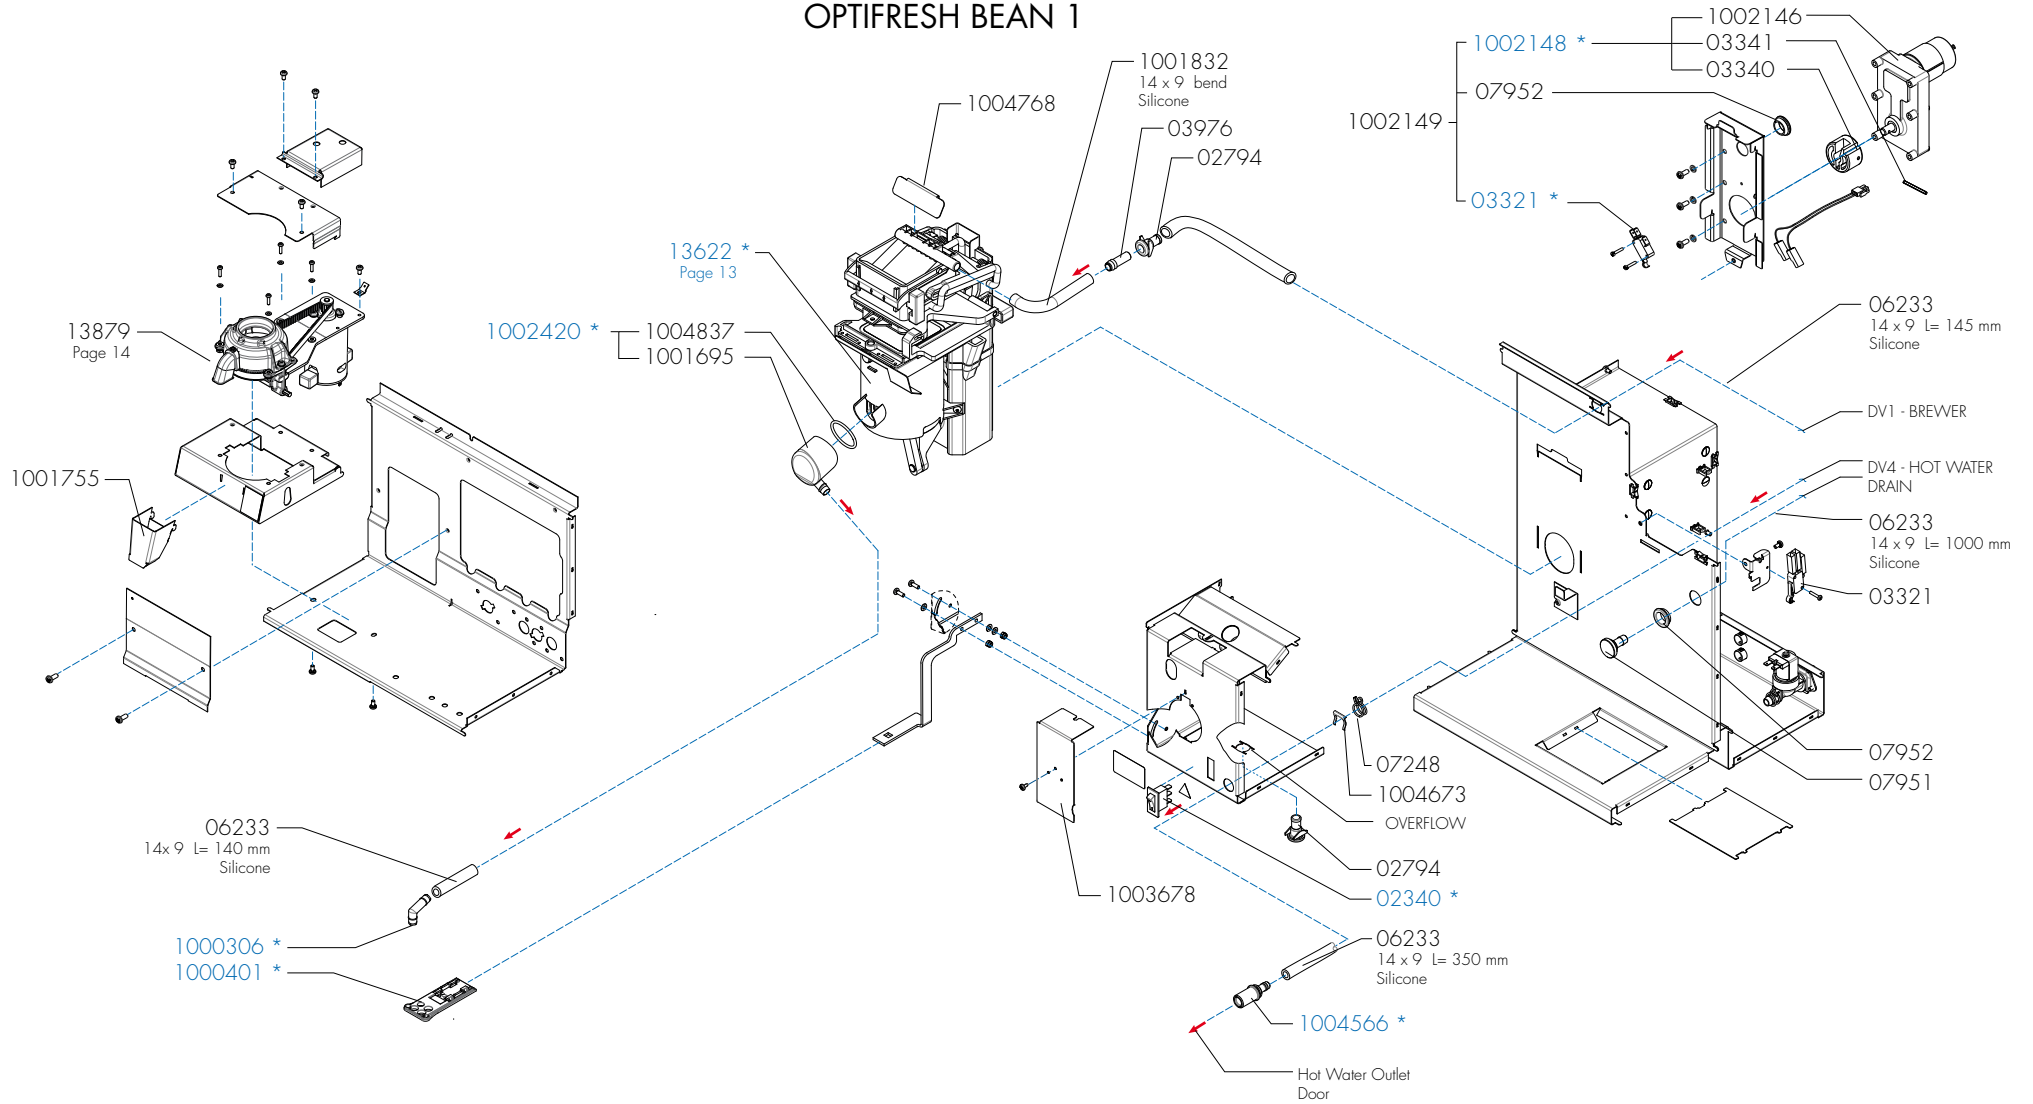

Rev : 1

Rated voltage : 1N~ 220-240V 50-60Hz 2275W
2575W (PEAK)

Drawer : JK
Date : 11-01-16

Spare Parts Info

ANIMO

www.animo.eu

OPTIFRESH BEAN 1

*Recommended Spare Part