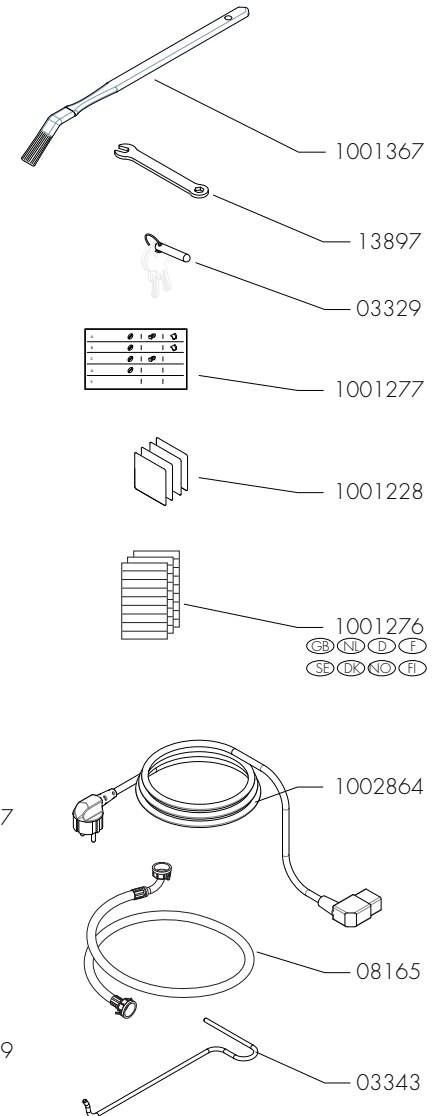

1004715	OPTIFRESH BEAN 1 NG
1004716	OPTIFRESH BEAN 2 NG
1004717	OPTIFRESH BEAN 3 NG
1004718	OPTIFRESH BEAN 4 NG

*Recomended Spare Part

Type : OPTIFRESH BEAN NG 2.0
 Articulenumber : see page 1

From mach. nr. : 4Y 34314
 Date : 12 - 2015

Page : 1 - 22
 Rev : 1

Rated voltage : 1N~ 220-240V 50-60Hz 2275W
 2575W (PEAK)

Drawer : JK
 Date : 11-01-16

Spare Parts Info

ANIMO

www.animo.eu

*Recomended Spare Part

Type : OPTIFRESH BEAN NG 2.0

Articlenumber : see page 1

From mach. nr. : 4Y 34314

Date : 12 - 2015

Page : 2 - 22

Rev : 1

Rated voltage : 1N~ 220-240V 50-60Hz 2275W
2575W (PEAK)

Drawer : JK
Date : 11-01-16

Spare Parts Info

ANIMO

www.animo.eu

*Recomended Spare Part

Type : OPTIFRESH BEAN NG 2.0

Articlenumber : see page 1

From mach. nr. : 4Y 34314

Date : 12 - 2015

Page : 3 - 22