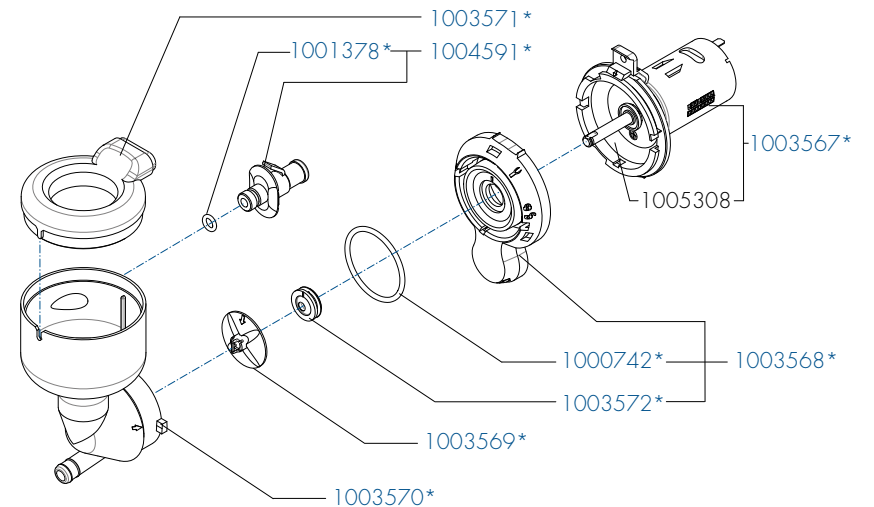

*Recomended Spare Part

Type : OPTIFRESH BEAN NG 2.0

Articlenumber : see page 1

From mach. nr. : 4Y 34314

Date : 12 - 2015

Page : 14 - 22

Rev : 1

Rated voltage : 1N~ 220-240V 50-60Hz 2275W
2575W (PEAK)

Drawer : JK
Date : 11-01-16

Spare Parts Info

ANIMO

www.animo.eu

*Recomended Spare Part

Type : OPTIFRESH BEAN NG 2.0

Articlenumber : see page 1

From mach. nr. : 4Y 34314