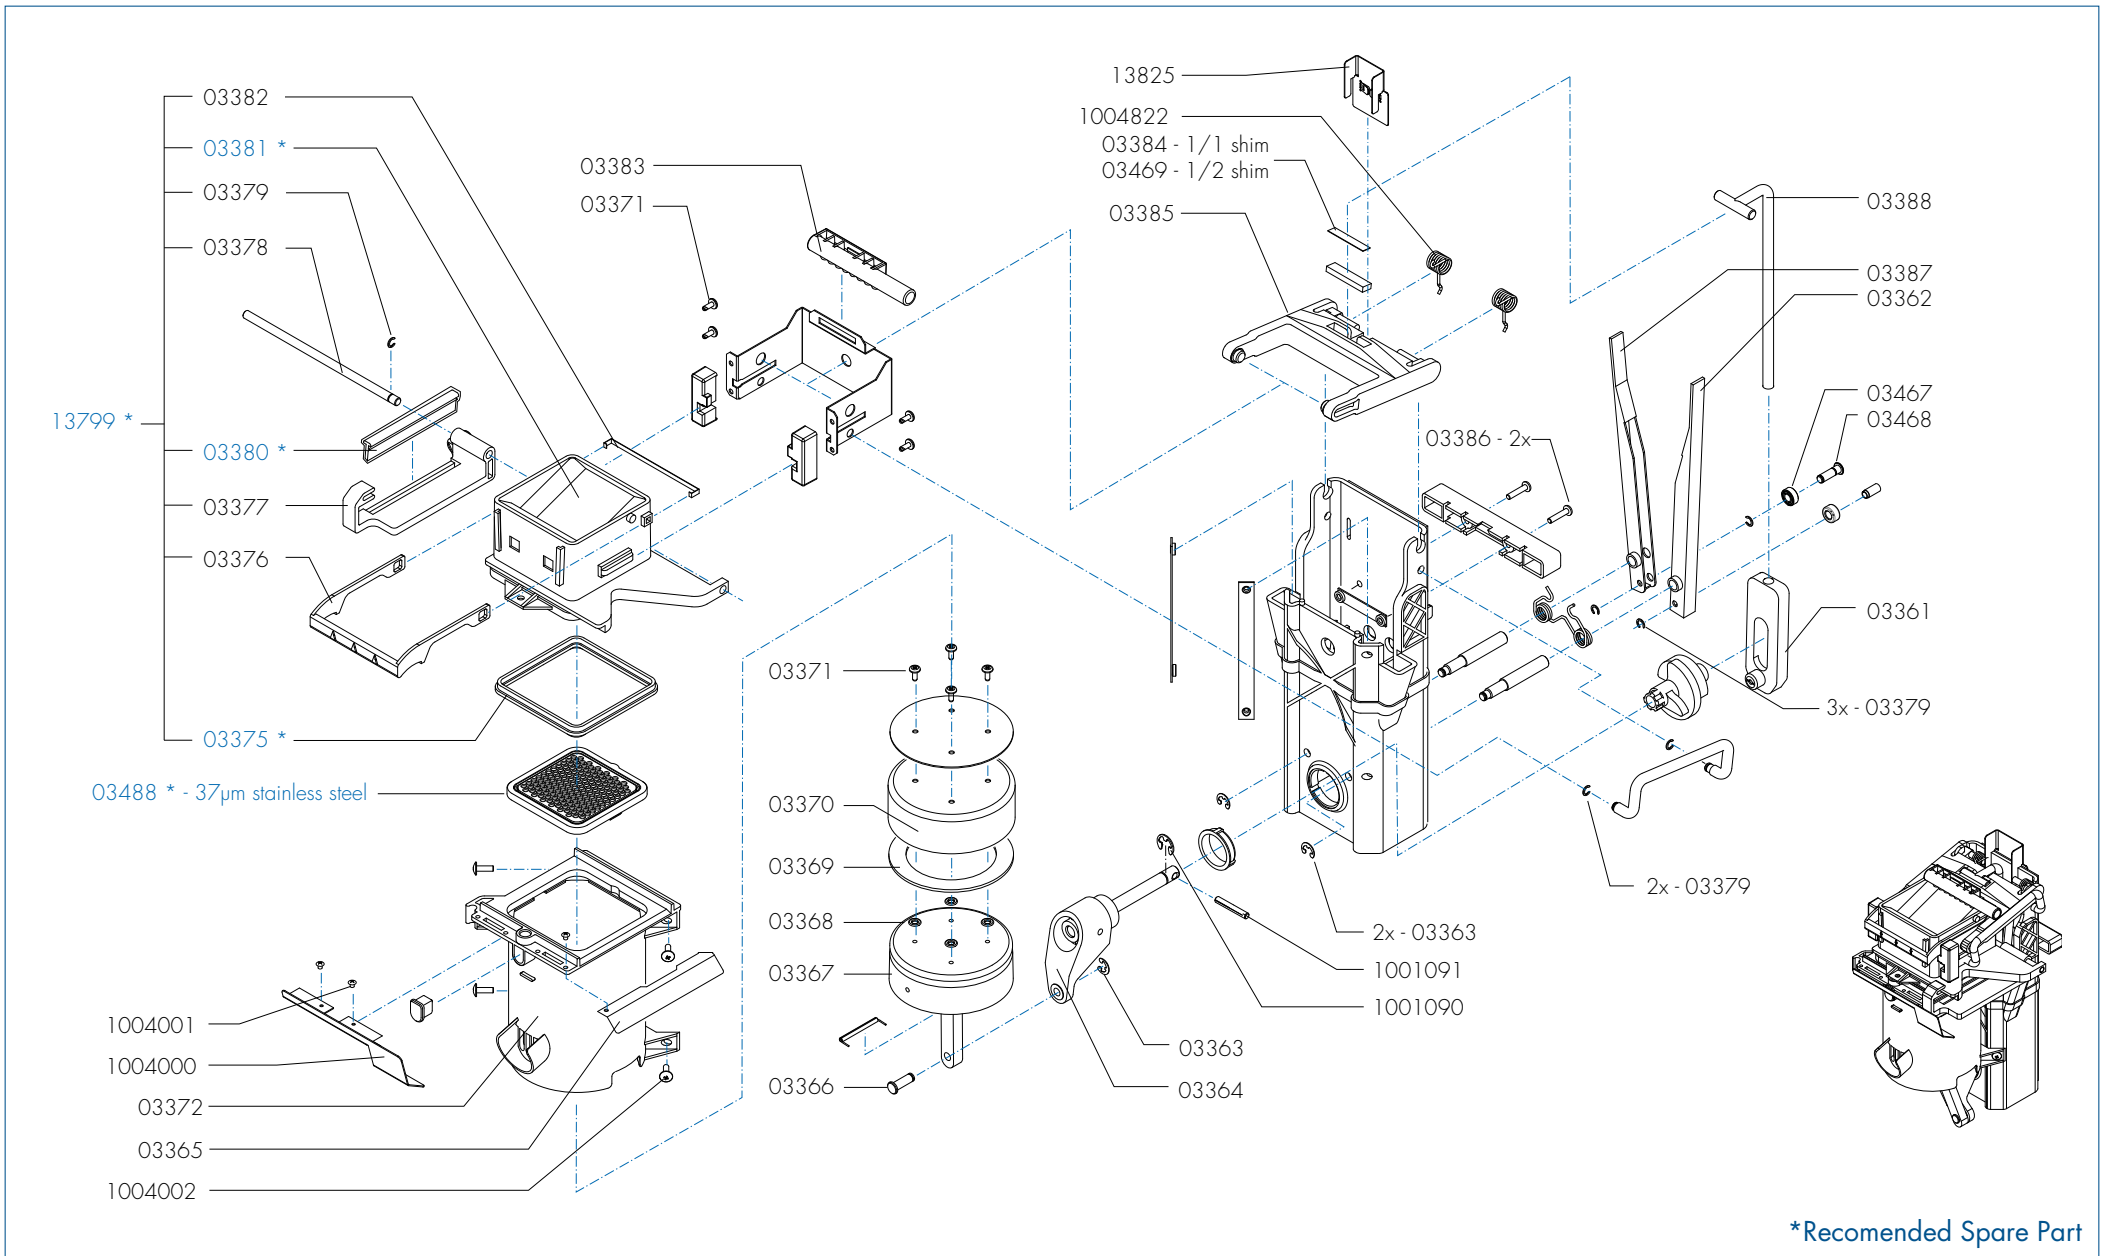

Rated voltage : 1N~ 220-240V 50-60Hz 2275W
2575W (PEAK)

Drawer : JK
Date : 11-01-16

Spare Parts Info

ANIMO

www.animo.eu

Type : OPTIFRESH BEAN NG 2.0	From mach. nr. : 4Y 34314	Page : 12 - 22	 www.animo.eu
Articlenumber : see page 1	Date : 12 - 2015	Rev : 1	
Rated voltage : 1N~ 220-240V 50-60Hz 2275W 2575W (PEAK)	Drawer : JK Date : 11-01-16	Spare Parts Info	