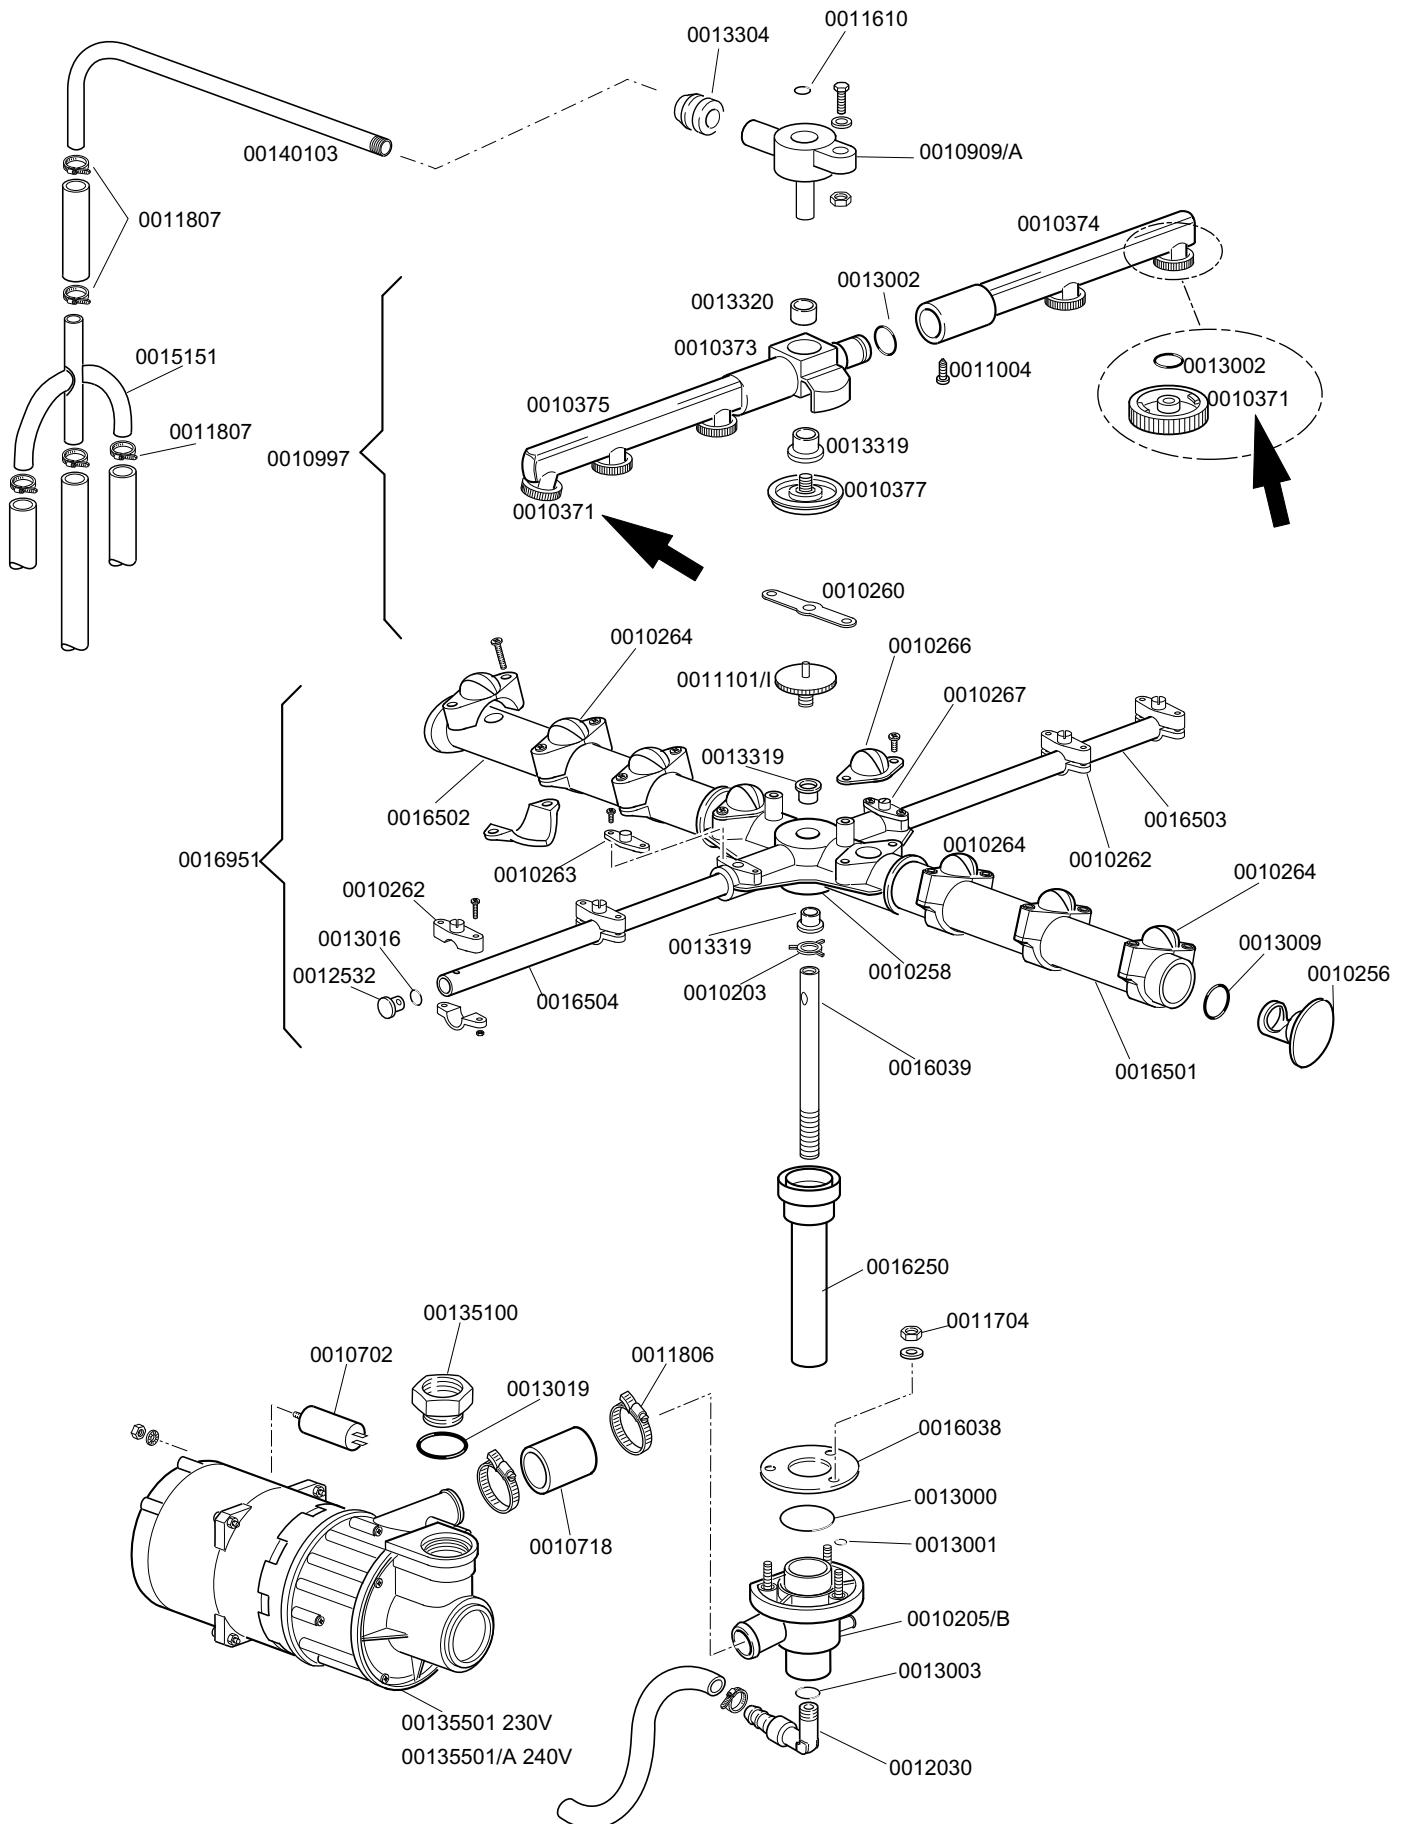

GLASSWASHER K 40