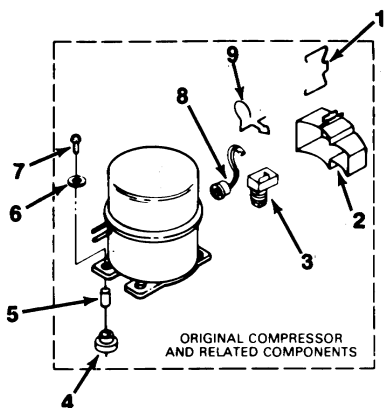

CSW1 Service Parts

Refrigeration

Item Number	Part Number	Description
1	0978483	Fan motor
2	0978655	Fan blade
3	0757955	Shroud
4	0756299	Condenser
5	02180807	Accumulator
6	0681198	Screw
7	0587971	Coil harness
8	0593519	Front deflector, A model
	0758811	Air deflector, B & C
9	0487343	Washer
10	090767	Screw
11	04387019	Drier
12	0241428	Screw
13	12-2009-01	Retainer
14	12-2008-01	Solenoid coil
15	0598086	Valve body
16	0485780	Compressor
17	0819098	Overload for service comp.
18	0989646	Relay for service comp.
19	0549086	Spring for service comp.
20	0549336	Case for service comp.
21	0549342	Bale strap
22	0553583	Grommet (4)
23	0482739	Sleeve (4)
24	0486645	Washer (4)
25	0680233	Screw (4)
26	0756657	Cabinet harness
27	0583663	Fan motor plug
28	0680198	Screw
29	0560817	Bracket
30	0488868	Screw, A model
31	0681650	Nut, B & C models
32	02180938	Unit base

ORIGINAL COMPRESSOR AND PARTS

Item Number	Parts Number	Description
1	0727045	Clamp
2	0727044	Cover, terminal
3	0758637	Start relay
4	0553583	Grommet
5	0482739	Sleeve
6	0486645	Washer
7	0680233	Screw
8	0819099	Overload
9	0727046	Clip