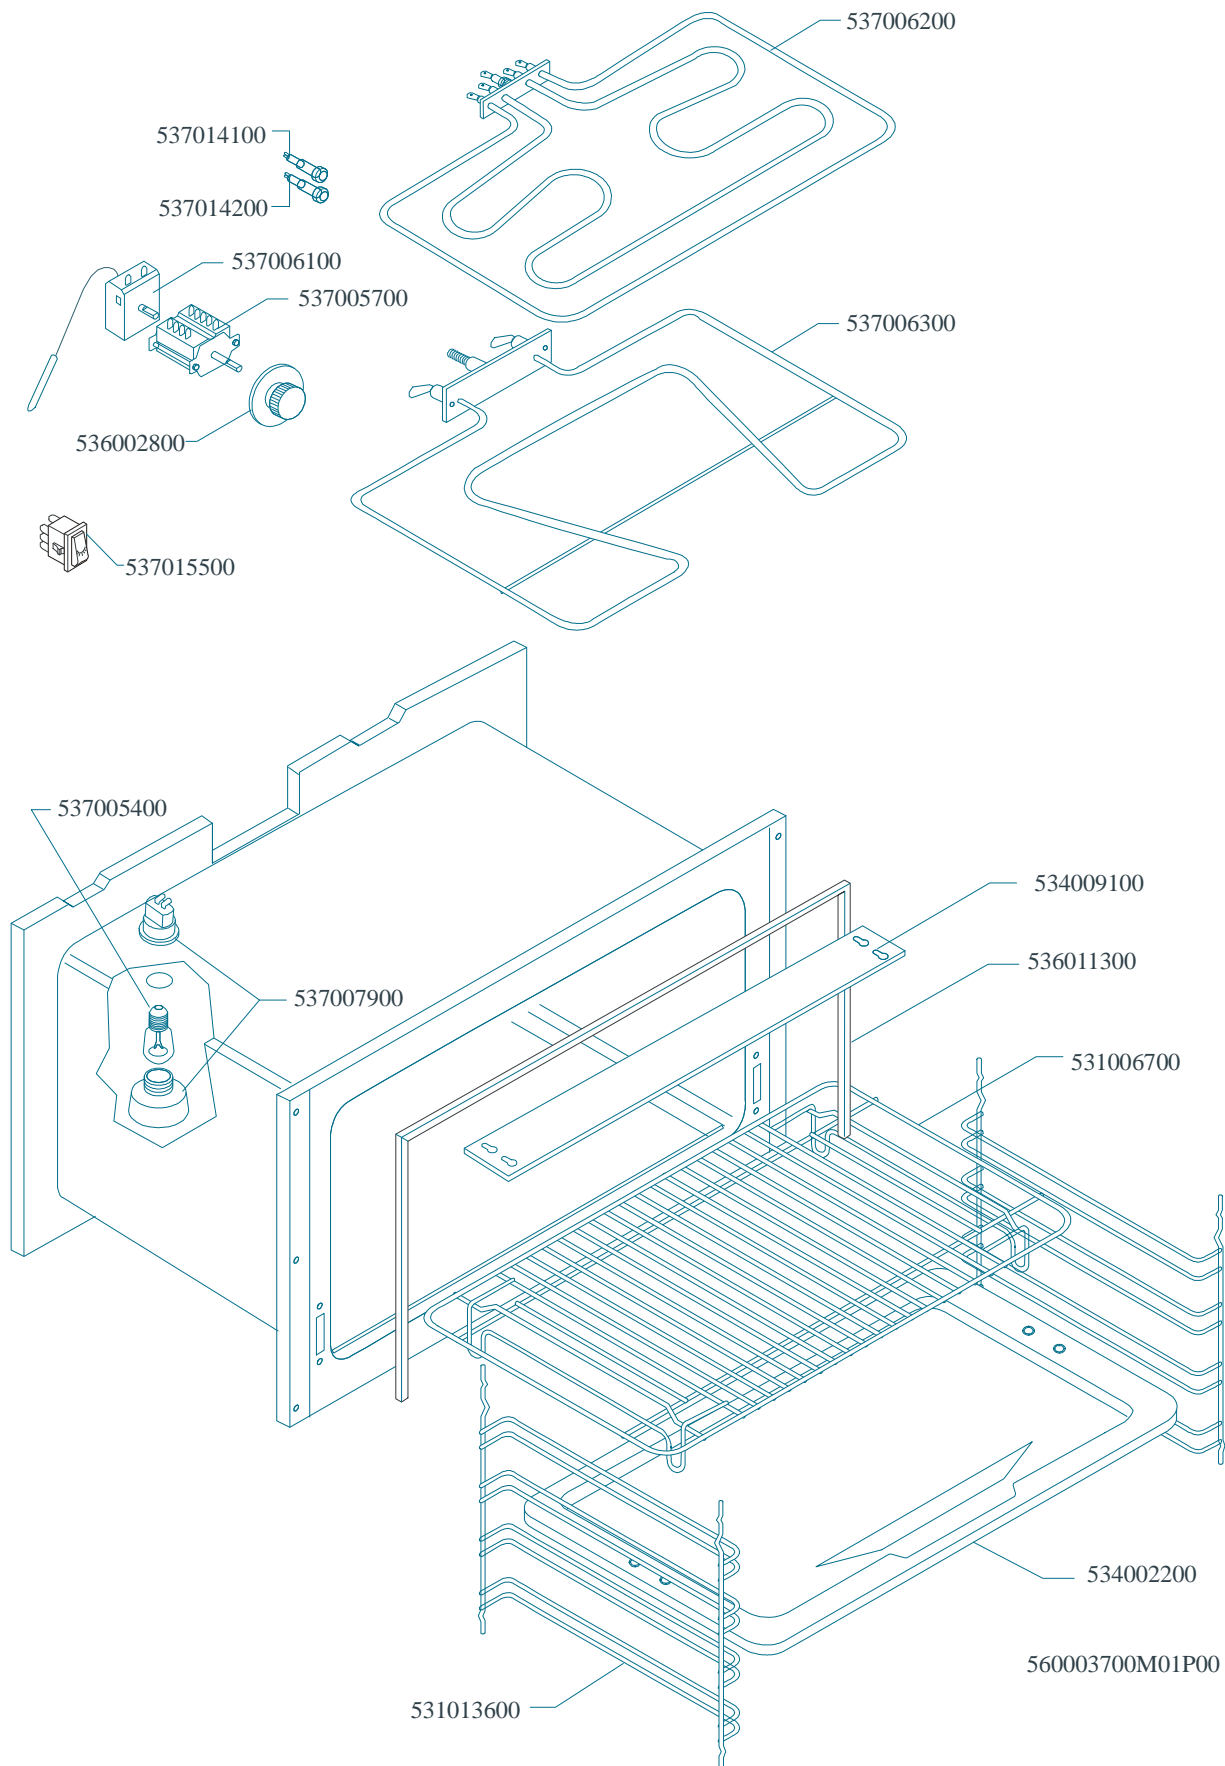

MAGIC SNACK 60

CUCINE / RANGES / HERDE / CUISINIÈRES / N° 0309
FORNO / OVEN / BACKOFEN / FOUR / CF-8 10 10/6

PORTE / DOORS / TÜREN / PORTES

Page	Pos	Code	Description
001		544044400	SIDE 800 RANGE
001		531008100	ADJUSTABLE LEG H9 CHROME
001		537007600	TERMINAL BLOCK SINGLEPHASE 40A
002		541026900	NEUTRAL SPACER 800
002		537002300	ELECTRICAL PLATE D.220 W2000 V230
002		537002200	ELECTRICAL PLATE D.180 W1500 V230
002		537002100	ELECTRICAL PLATE D.145 W1000 V230
002		544043700	UPPER PLATE CF-8E
002		544216200	UPPER PLATE CF-8E/A (OLD MOD.)
002		537000300	COMMUTATOR 7 POSITIONS S.49 16A
002		536002100	KNOB 7 POSITIONS SNACK
002		537014100	WHITE WARNING LIGHT 250V
002		544044201	CONTROL PANEL CF-8E
003		537006200	UPPER OVEN HEATING EL.1000+2000W
003		537006300	LOWER OVEN HEATING EL.W1750 230CF8/
003		537014100	WHITE WARNING LIGHT 250V
003		537014200	GREEN WARNING LIGHT 250V
003		537006100	OVEN THERMOSTAT CF-62/8/10
003		537005700	OVEN COMMUTATOR CF-8/10 EL.
003		536002800	ELECTRIC OVEN KNOB CF-8/10
003		537015500	REDLIGHTED SWITCH
003		537005400	OVEN BULB 15W 300°C
003		534009100	GRILL PROTECTION CF-8/10
003		536011300	OVEN GASKET CF-8/10
003		537007900	OVEN BULB-SOCKET
003		531006700	OVEN GRID FOR CF-8/10
003		534002200	OVEN DRIPPING-PAN CF-8/10
003		531013600	SIDE GRID FOR MAXI/VENTILATED OVEN
004		531012700	STAINLESS STEEL OVEN DOOR CF-8/10
004		531007900	STAINLESS STEEL DOOR WHEEL HOLDER
004		544074700	STAINLESS STEEL OVEN DOOR PANEL
004		541025200	STAINLESS STEEL OVEN DOOR HANDLE
004		531008200	STAINLESS STEEL DOOR HINGE CF-8/10
004		531009600	COMPLETE GLASS OVEN DOOR
004		531012400	GLASS DOOR WHEEL HOLDER CF-8/10
004		531007000	OVEN GLASS DOOR HANDLE CF-8/10
004		536007100	INTERNAL GLASS OVEN DOOR CF-8/10
004		536007000	EXTERNAL GLASS OVEN DOOR CF8/10
004		531007300	GLASS DOOR HINGE CF-8/10