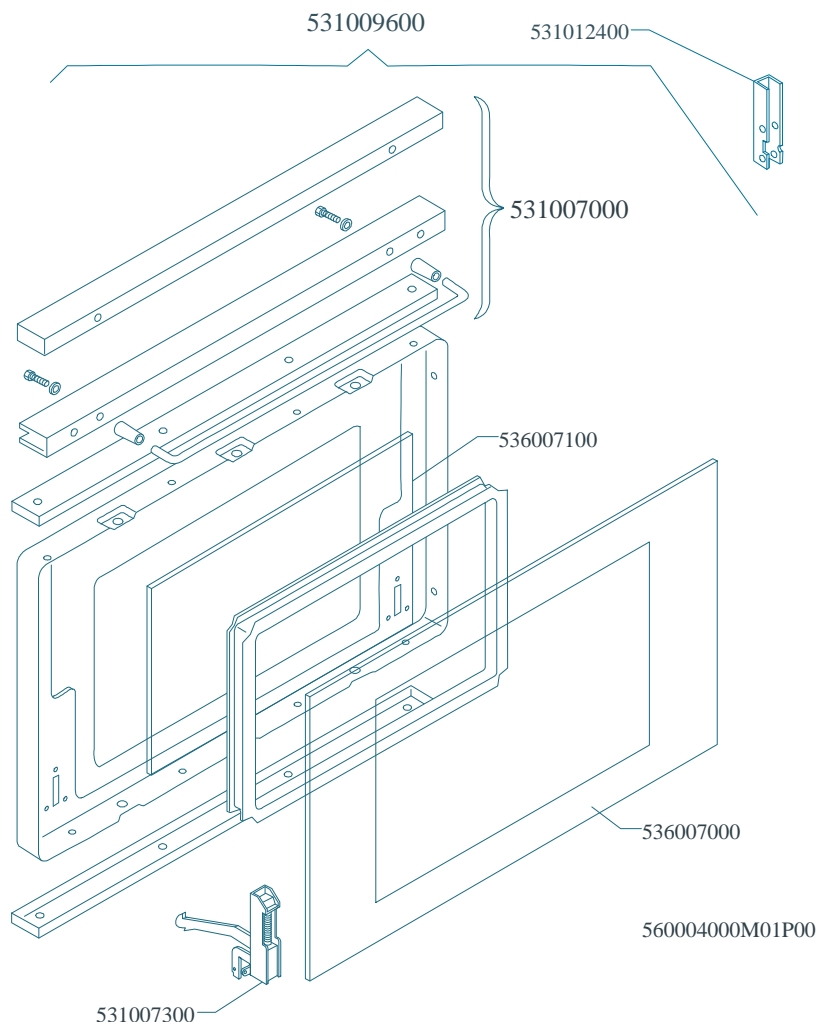

MAGIC SNACK 60

CUCINE / RANGES / HERDE / CUISINIÈRES / N° 0309
FORNO / OVEN / BACKOFEN / FOUR / CF-8 10 10/6

PORTE / DOORS / TÜREN / PORTES

Page	Pos	Code	Description
001		544044400	SIDE 800 RANGE
001		531008100	ADJUSTABLE LEG H9 CHROME
001		537007600	TERMINAL BLOCK SINGLEPHASE 40A
002		541026900	NEUTRAL SPACER 800
002		537002300	ELECTRICAL PLATE D.220 W2000 V230
002		537002200	ELECTRICAL PLATE D.180 W1500 V230
002		537002100	ELECTRICAL PLATE D.145 W1000 V230
002		544043700	UPPER PLATE CF-8E
002		544216200	UPPER PLATE CF-8E/A (OLD MOD.)
002		537000300	COMMUTATOR 7 POSITIONS S.49 16A
002		536002100	KNOB 7 POSITIONS SNACK
002		537014100	WHITE WARNING LIGHT 250V
002		544044201	CONTROL PANEL CF-8E
003		537006200	UPPER OVEN HEATING EL.1000+2000W
003		537006300	LOWER OVEN HEATING EL.W1750 230CF8/
003		537014100	WHITE WARNING LIGHT 250V
003		537014200	GREEN WARNING LIGHT 250V
003		537006100	OVEN THERMOSTAT CF-62/8/10
003		537005700	OVEN COMMUTATOR CF-8/10 EL.
003		536002800	ELECTRIC OVEN KNOB CF-8/10
003		537015500	REDLIGHTED SWITCH
003		537005400	OVEN BULB 15W 300°C
003		534009100	GRILL PROTECTION CF-8/10
003		536011300	OVEN GASKET CF-8/10
003		537007900	OVEN BULB-SOCKET
003		531006700	OVEN GRID FOR CF-8/10
003		534002200	OVEN DRIPPING-PAN CF-8/10
003		531013600	SIDE GRID FOR MAXI/VENTILATED OVEN
004		531012700	STAINLESS STEEL OVEN DOOR CF-8/10
004		531007900	STAINLESS STEEL DOOR WHEEL HOLDER
004		544074700	STAINLESS STEEL OVEN DOOR PANEL
004		541025200	STAINLESS STEEL OVEN DOOR HANDLE
004		531008200	STAINLESS STEEL DOOR HINGE CF-8/10
004		531009600	COMPLETE GLASS OVEN DOOR
004		531012400	GLASS DOOR WHEEL HOLDER CF-8/10
004		531007000	OVEN GLASS DOOR HANDLE CF-8/10
004		536007100	INTERNAL GLASS OVEN DOOR CF-8/10
004		536007000	EXTERNAL GLASS OVEN DOOR CF8/10
004		531007300	GLASS DOOR HINGE CF-8/10