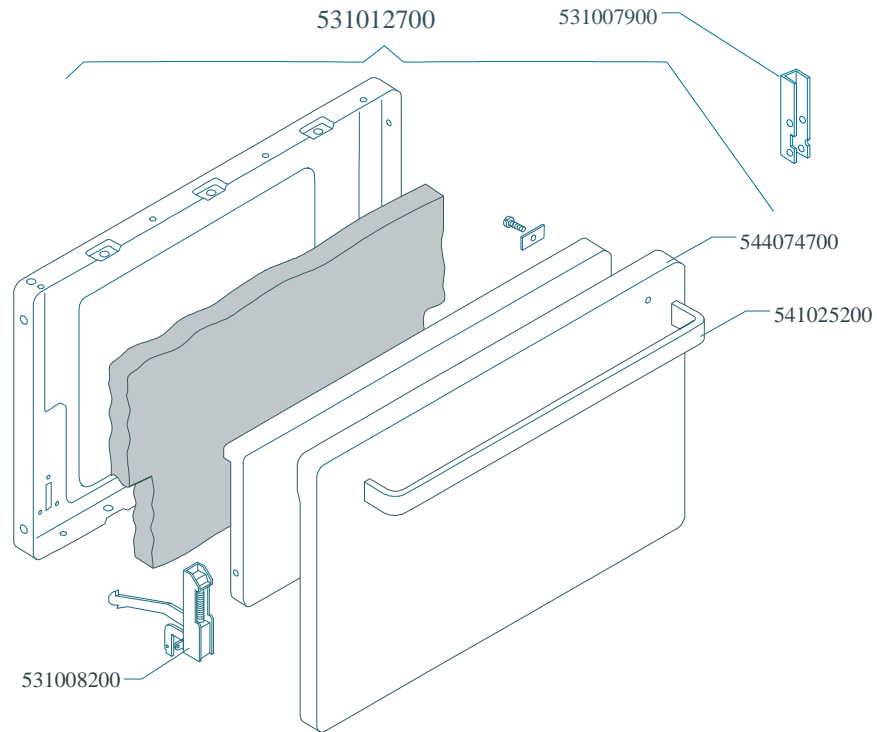

MAGIC SNACK 60

CUCINE / RANGES / HERDE / CUISINIÈRES / N° 0309
FORNO / OVEN / BACKOFEN / FOUR / CF-8 10 10/6

PORTE / DOORS / TÜREN / PORTES

Page	Pos	Code	Description
001		544044400	SIDE 800 RANGE
001		531008100	ADJUSTABLE LEG H9 CHROME
001		537007600	TERMINAL BLOCK SINGLEPHASE 40A
002		541026900	NEUTRAL SPACER 800
002		537002300	ELECTRICAL PLATE D.220 W2000 V230
002		537002200	ELECTRICAL PLATE D.180 W1500 V230
002		537002100	ELECTRICAL PLATE D.145 W1000 V230
002		544043700	UPPER PLATE CF-8E
002		544216200	UPPER PLATE CF-8E/A (OLD MOD.)
002		537000300	COMMUTATOR 7 POSITIONS S.49 16A
002		536002100	KNOB 7 POSITIONS SNACK
002		537014100	WHITE WARNING LIGHT 250V
002		544044201	CONTROL PANEL CF-8E
003		537006200	UPPER OVEN HEATING EL.1000+2000W
003		537006300	LOWER OVEN HEATING EL.W1750 230CF8/
003		537014100	WHITE WARNING LIGHT 250V
003		537014200	GREEN WARNING LIGHT 250V
003		537006100	OVEN THERMOSTAT CF-62/8/10
003		537005700	OVEN COMMUTATOR CF-8/10 EL.
003		536002800	ELECTRIC OVEN KNOB CF-8/10
003		537015500	REDLIGHTED SWITCH
003		537005400	OVEN BULB 15W 300°C
003		534009100	GRILL PROTECTION CF-8/10
003		536011300	OVEN GASKET CF-8/10
003		537007900	OVEN BULB-SOCKET
003		531006700	OVEN GRID FOR CF-8/10
003		534002200	OVEN DRIPPING-PAN CF-8/10
003		531013600	SIDE GRID FOR MAXI/VENTILATED OVEN
004		531012700	STAINLESS STEEL OVEN DOOR CF-8/10
004		531007900	STAINLESS STEEL DOOR WHEEL HOLDER
004		544074700	STAINLESS STEEL OVEN DOOR PANEL
004		541025200	STAINLESS STEEL OVEN DOOR HANDLE
004		531008200	STAINLESS STEEL DOOR HINGE CF-8/10
004		531009600	COMPLETE GLASS OVEN DOOR
004		531012400	GLASS DOOR WHEEL HOLDER CF-8/10
004		531007000	OVEN GLASS DOOR HANDLE CF-8/10
004		536007100	INTERNAL GLASS OVEN DOOR CF-8/10
004		536007000	EXTERNAL GLASS OVEN DOOR CF8/10
004		531007300	GLASS DOOR HINGE CF-8/10