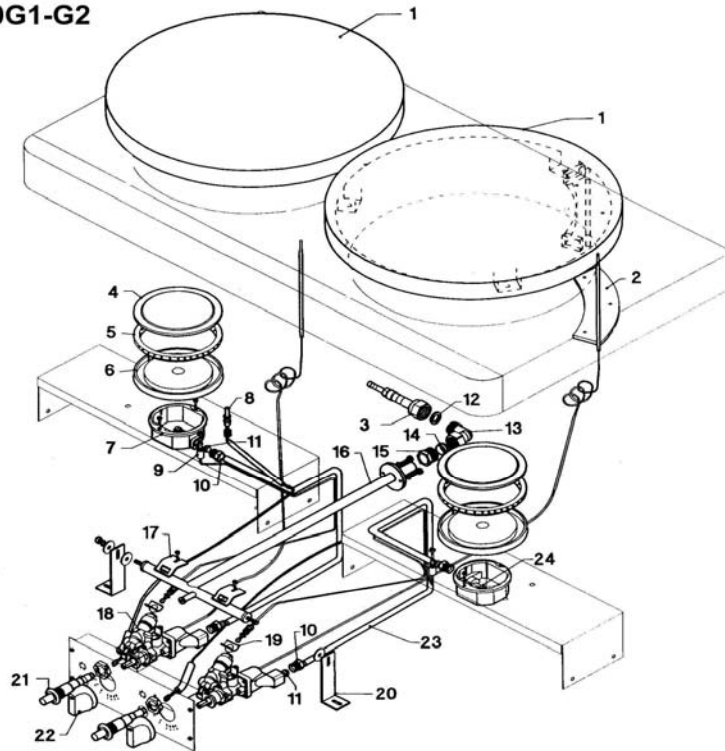

Crepiera gas mod.CR400G1-G2
Gas crepiere mod.CR400G1-G2

CREPIERA GAS MOD.CR400G1-G2 GAS CREPIERE MOD.CR400G1-G2

| Rif No | Codice Code | | Caratteristiche Characteristics | Descrizione Description |
|--------|-------------|---|---------------------------------|--|
| 1 | CO1991 | | | Disco Disk |
| 2 | CO2262 | | | Flangia Flange |
| 3 | CO2263 | | | Portagomma Cluch |
| 4 | CO2264 | | | Coperchio Cover |
| 5 | CO2265 | | | Anello Ring |
| 6 | CO2266 | | | Supporto Support |
| 7 | CO2267 | | | Contentitore Tank |
| 8 | CO2268 | ☺ | | Candela Ignition plug |
| 9 | CO2269 | ☺ | | Termocoppia Thermocouple |
| 10 | CO2270 | | ø8 | Dado bicono Biconical nut |
| 11 | CO2271 | | ø8 | Anello bicono Biconical ring |
| 12 | CO2272 | | | Guarnizione Gasket |
| 13 | CO2273 | | | Gomito Bend |
| 14 | CO2274 | | ø14 | Anello bicono Biconical ring |
| 15 | CO2275 | | | Dado Nut |
| 16 | CO2276 | | CR400G1 | Condotto gas Gas pipe |
| 16 | CO2277 | | CR400G2 | Condotto gas Gas pipe |
| 17 | CO2278 | | | Staffa Bracket |
| 18 | CO2279 | | | Rubinetto gas Gas cock |
| 19 | CO2280 | | | Guarnizione Gasket |
| 20 | CO2281 | | | Staffa Bracket |
| 21 | CO2282 | ☺ | | Accenditore piezoelettrico Piezoelectric igniter |
| 22 | CO2283 | | | Manopola gas Gas control handle |
| 23 | CO2284 | | ø8 | Condotto gas Gas pipe |
| 24 | CO2285 | | ø1,45 | Ugello metano Methane nozzle |
| 24 | CO2286 | | ø1,50 | Ugello metano Methane nozzle |
| 24 | CO2287 | | ø0,85 | Ugello GPL LPG nozzle |
| 24 | CO2288 | | ø0,93 | Ugello GPL LPG nozzle |
| 25 | CO2289 | | CR400G1 | Testata Head |
| 25 | CO2063 | | CR400G2 | Testata Head |
| 26 | CO2290 | | CR400G1 | Copertura Covering |
| 26 | CO2291 | | CR400G2 | Copertura Covering |
| 27 | CO2292 | | CR400G1 | Supporto Support |
| 27 | CO2293 | | CR400G2 | Supporto Support |
| 28 | CO1946 | | | Piedino Foot |
| 29 | CO2294 | | Left | Fianco Side |
| 30 | CO2295 | | Right | Fianco Side |
| 31 | CO2296 | | Left | Pannello Panel |
| 32 | CO2297 | | Right | Pannello Panel |
| 33 | CO2298 | | Left | Supporto Support |
| 34 | CO2299 | | Right | Supporto Support |
| 35 | CO2349 | | CR400G1 | Pannello Panel |
| 35 | CO2350 | | CR400G2 | Pannello Panel |
| 36 | CO2351 | | CR400G1 | Etichetta Label |
| 36 | CO2352 | | CR400G2 | Etichetta Label |
| 37 | CO2353 | | CR400G1 | Cassetto Tray |
| 37 | CO2354 | | CR400G2 | Cassetto Tray |
| 38 | CO2261 | | CR400G1 | Base Base |
| 38 | CO2064 | | CR400G2 | Base Base |