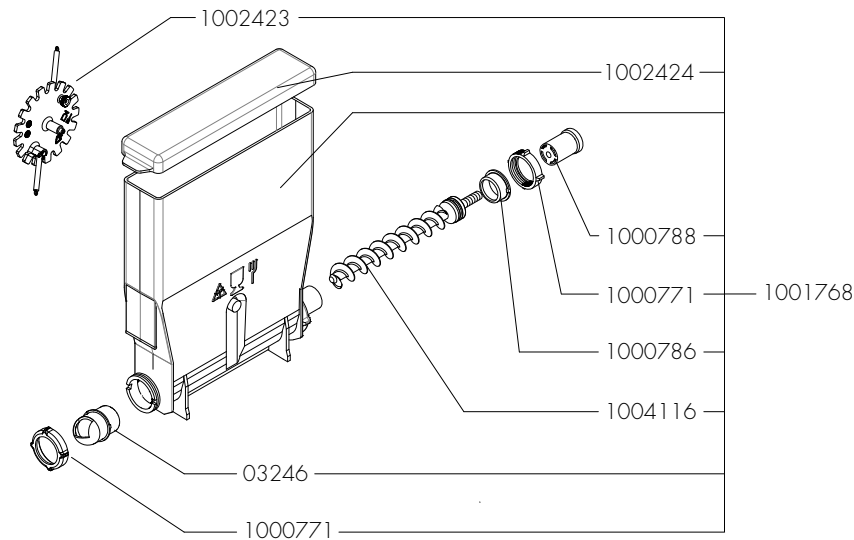

*Recomended Spare Part

Type : OPTIFRESH NG 2.0

Articlenumber : see page 1

From mach. nr. : 4Y 34314

Date : 12 - 2015

Page : 15 - 22

Rev : 1

Rated voltage : 1N~ 220-240V 50-60Hz 2275W

Drawer : JK

Date : 12-01-16

Spare Parts Info

ANIMO

www.animo.eu