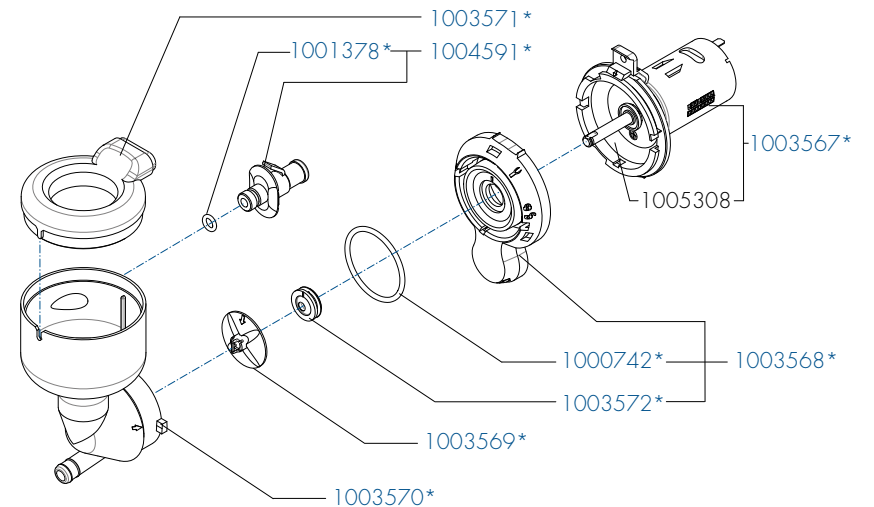

\*Recommended Spare Part

Type : OPTIFRESH NG 2.0  
 Articlenumber : see page 1

From mach. nr. : 4Y 34314  
 Date : 12 - 2015

Page : 14 - 22  
 Rev : 1

Rated voltage : 1N~ 220-240V 50-60Hz 2275W

Drawer : JK  
 Date : 12-01-16

Spare Parts Info

**ANIMO**

www.animo.eu

\*Recomended Spare Part

Type : OPTIFRESH NG 2.0

Articlenumber : see page 1

From mach. nr. : 4Y 34314

Date : 12 - 2015