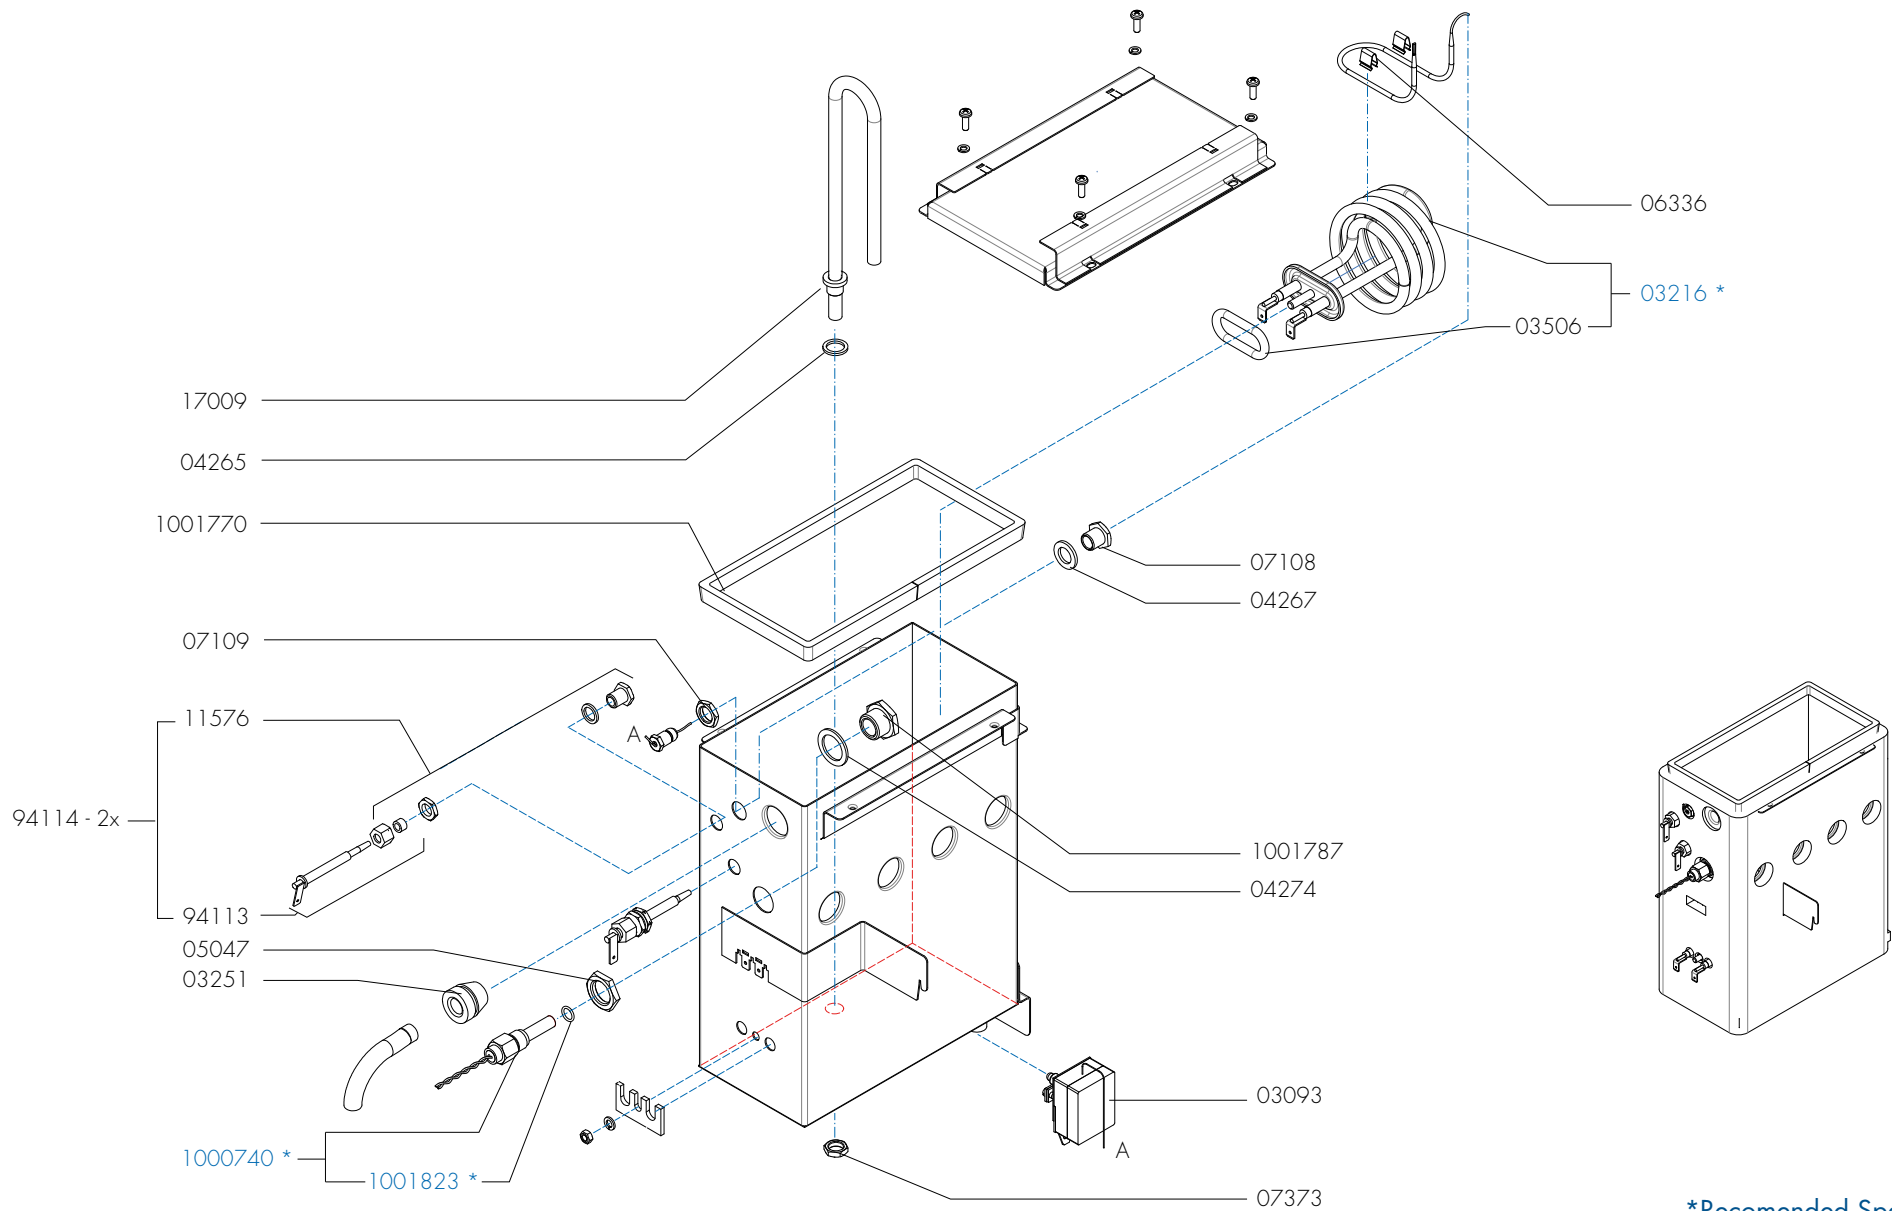

Page : 15 - 22

Rev : 1

Rated voltage : 1N~ 220-240V 50-60Hz 2275W

Drawer : JK

Date : 12-01-16

Spare Parts Info

**ANIMO**

www.animo.eu