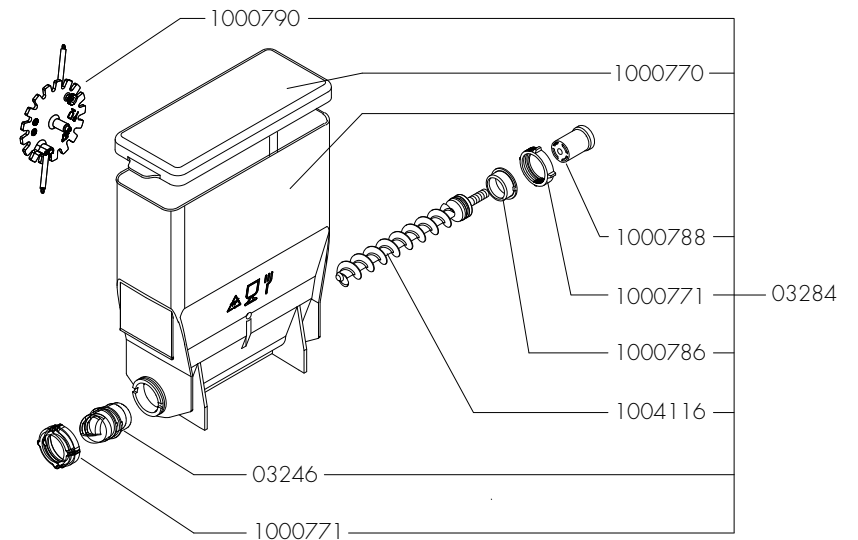

*Recomended Spare Part

Type : OPTIFRESH NG 2.0

Articlenumber : see page 1

From mach. nr. : 4Y 34314

Date : 12 - 2015

Page : 15 - 22

Rev : 1

Rated voltage : 1N~ 220-240V 50-60Hz 2275W

Drawer : JK

Date : 12-01-16

Spare Parts Info

ANIMO

www.animo.eu