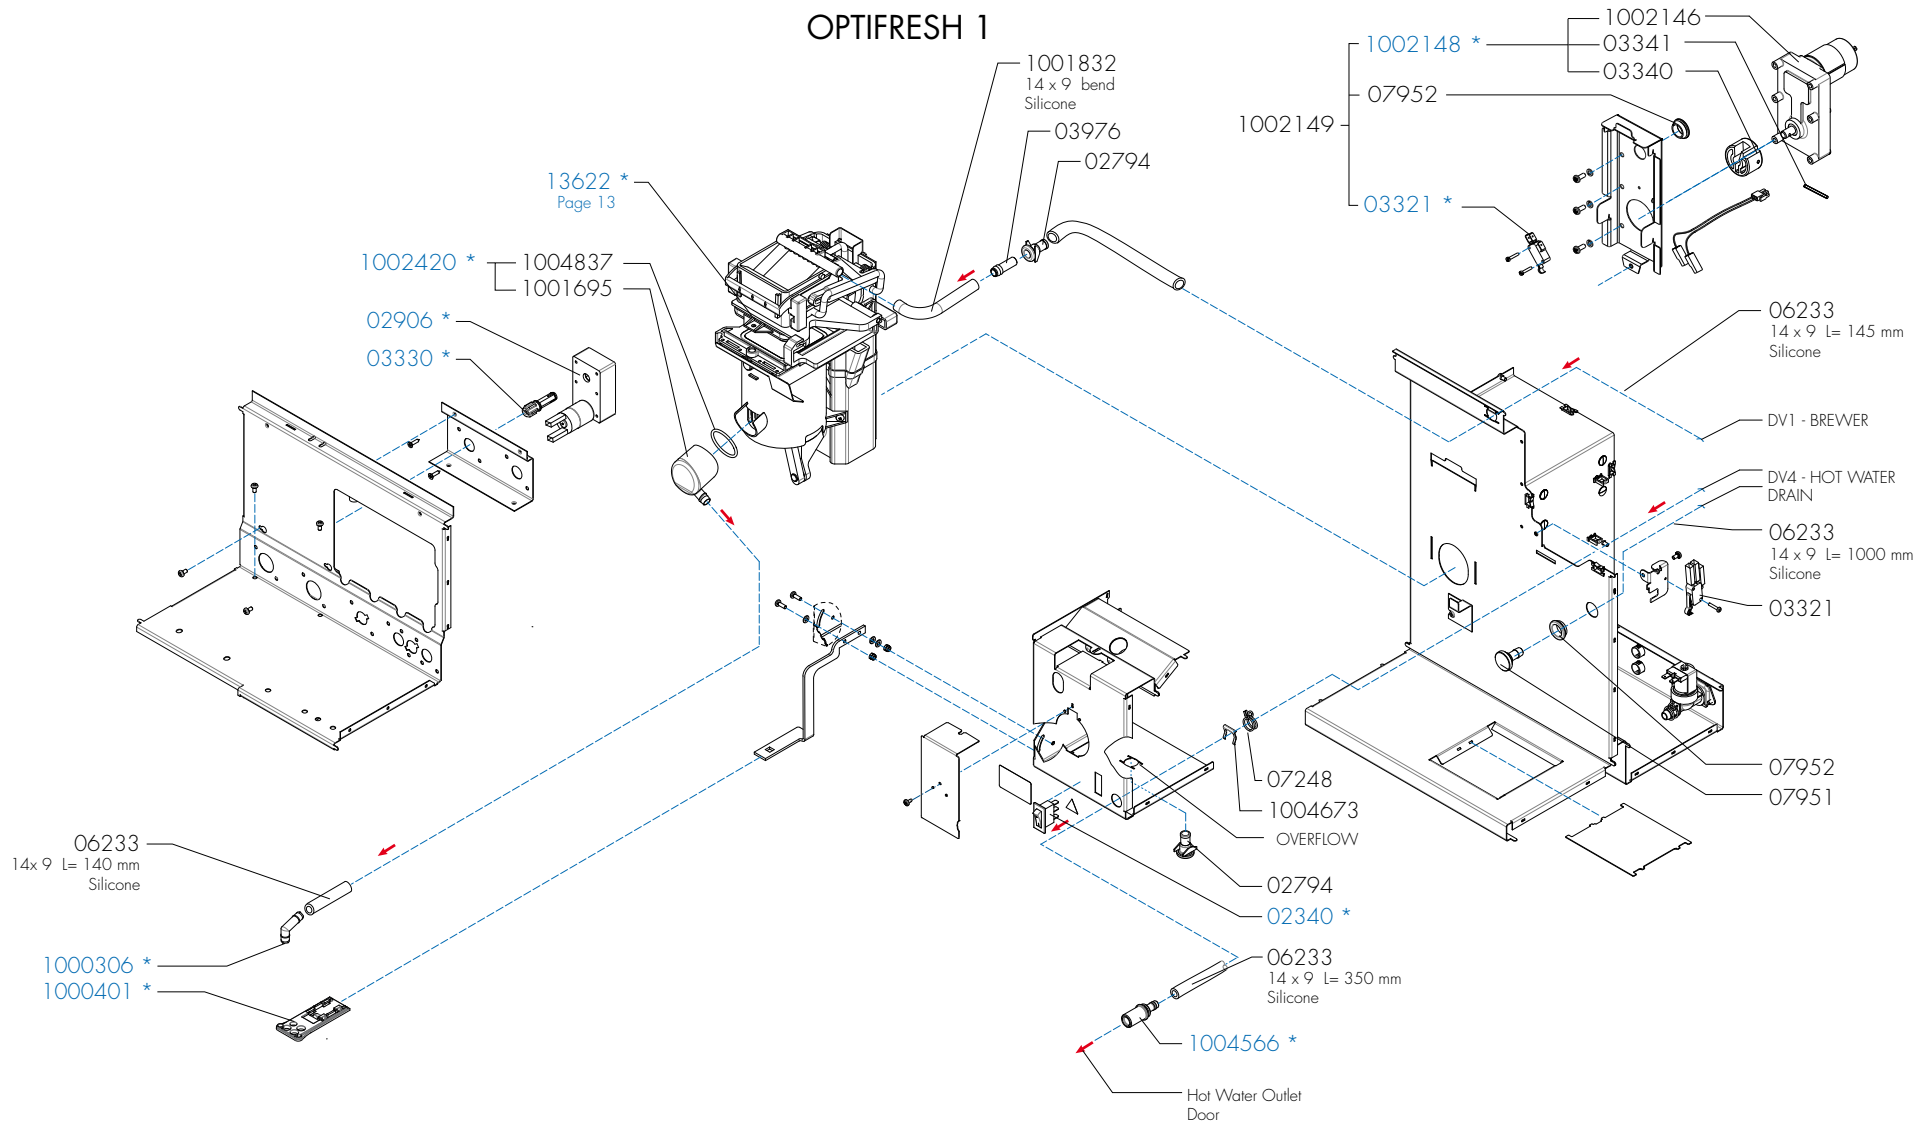

OPTIFRESH 1

*Recommended Spare Part

Type : OPTIFRESH NG 2.0
Articulenumber : see page 1

From mach. nr. : 4Y 34314
Date : 12 - 2015

Page : 4 - 22
Rev : 1

Rated voltage : 1N~ 220-240V 50-60Hz 2275W

Drawer : JK
Date : 12-01-16

Spare Parts Info

ANIMO

www.animo.eu