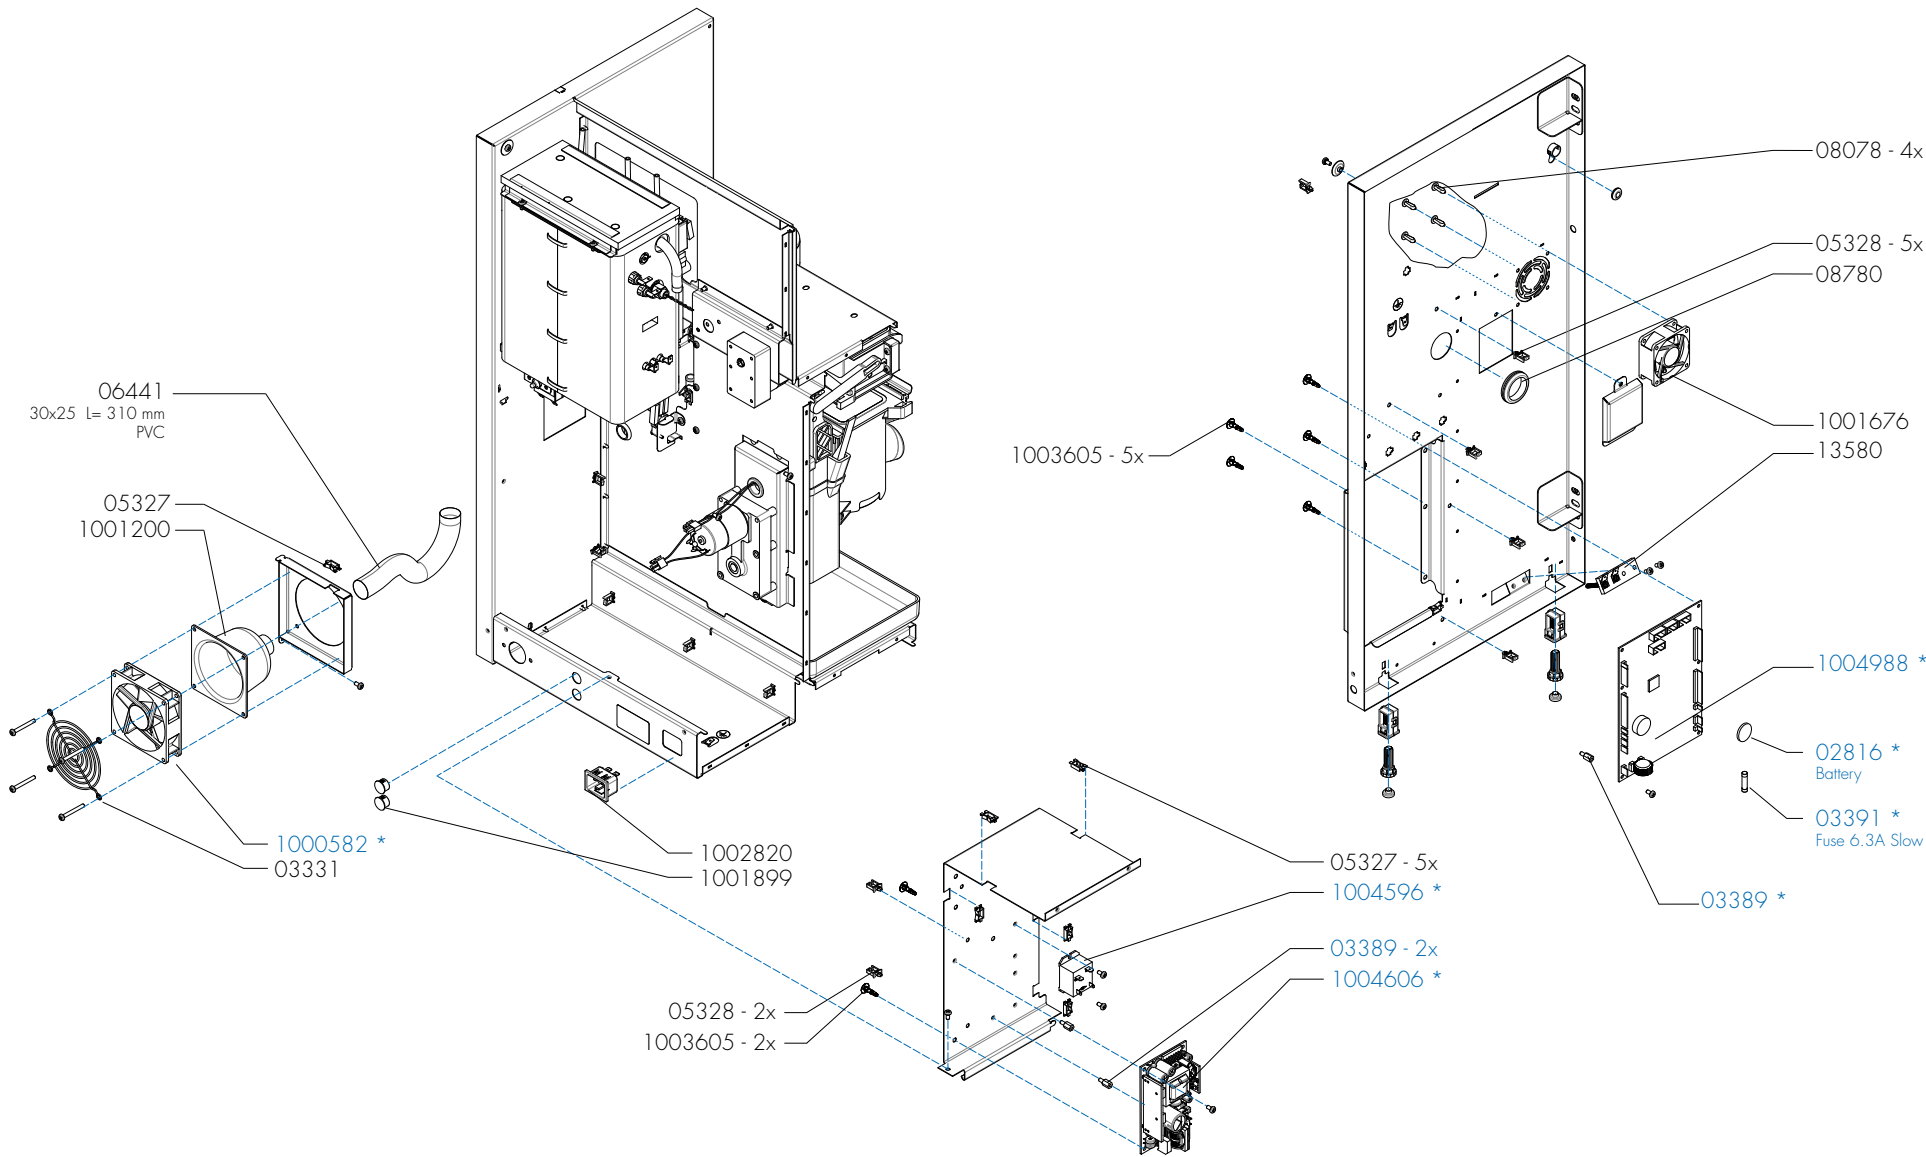

*Recomended Spare Part

Type : OPTIFRESH NG 2.0
Articulenumber : see page 1

From mach. nr. : 4Y 34314
Date : 12 - 2015

Page : 3 - 22
Rev : 1

Rated voltage : 1N~ 220-240V 50-60Hz 2275W

Drawer : JK
Date : 12-01-16

Spare Parts Info

ANIMO

www.animo.eu