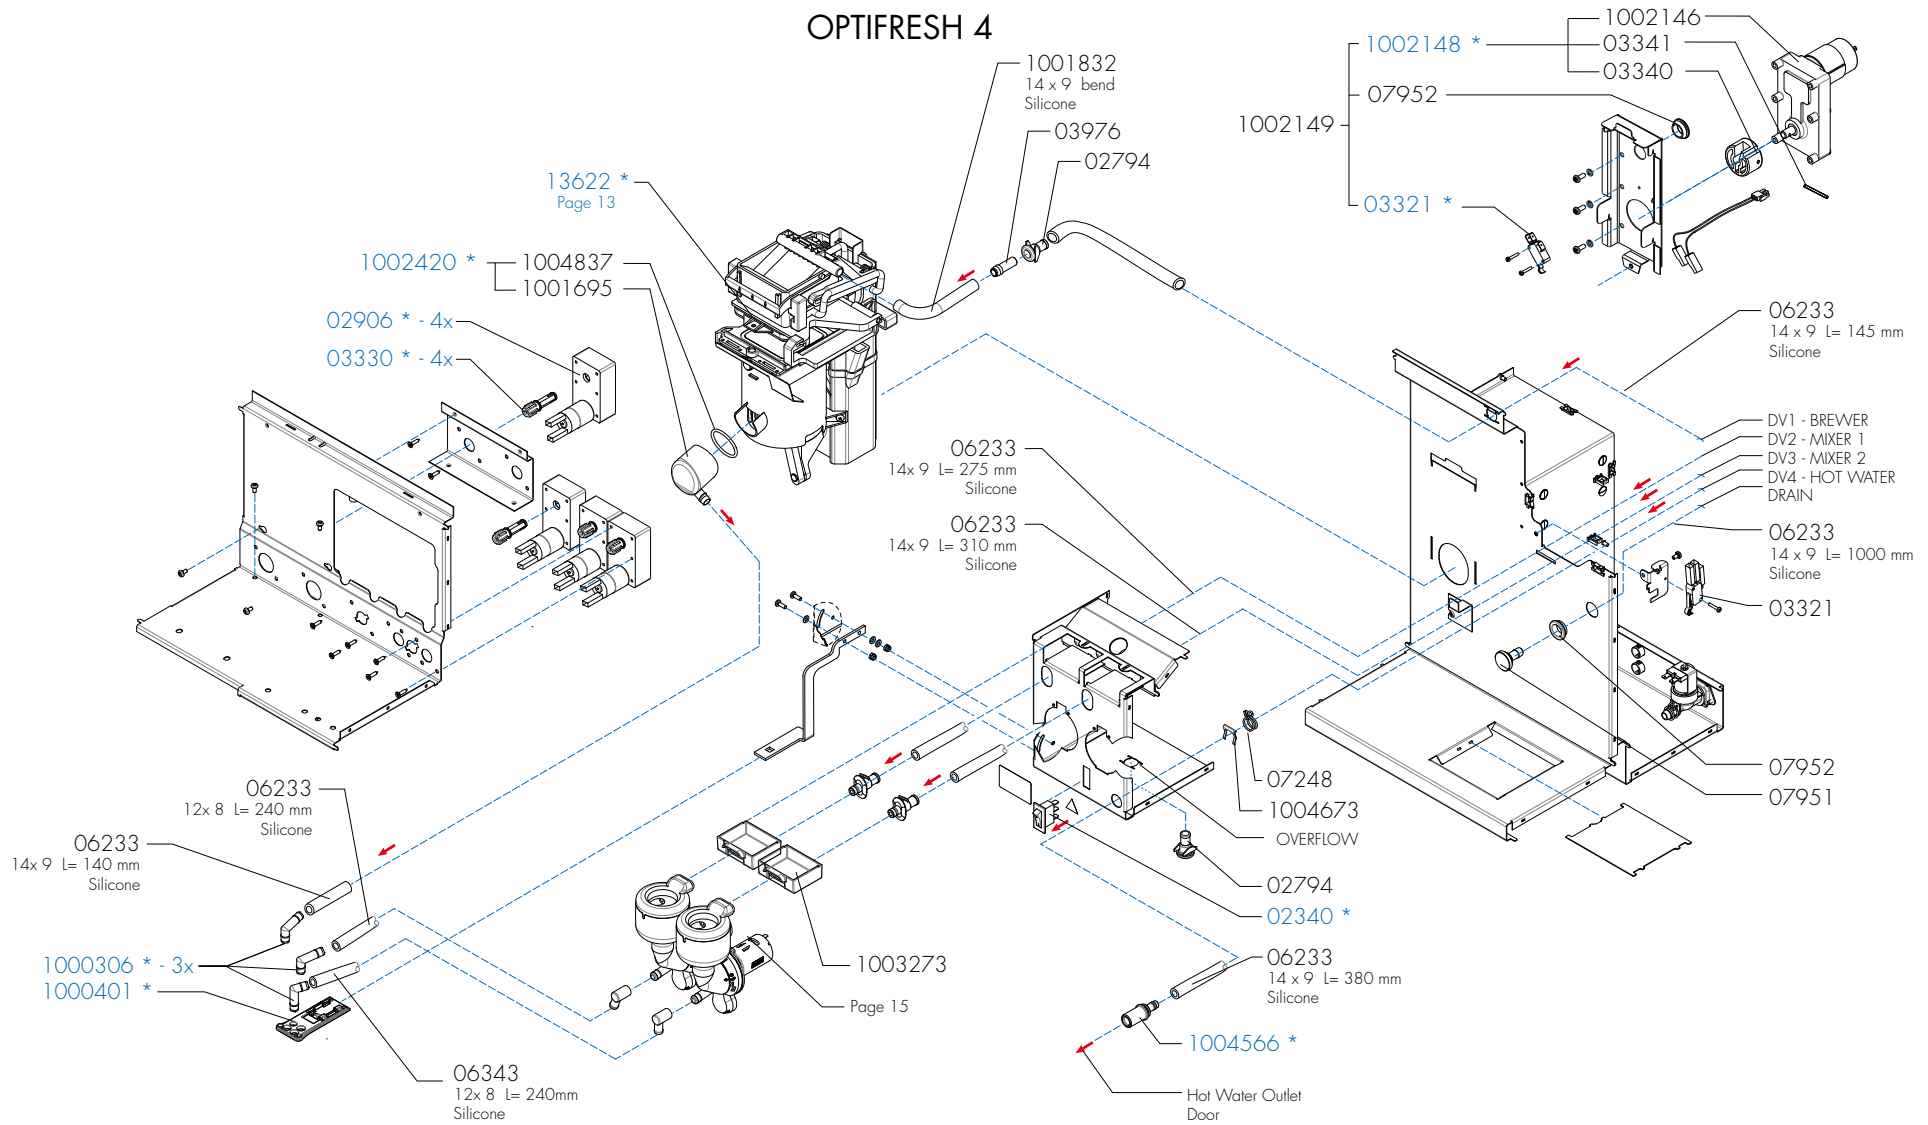

OPTIFRESH 4

*Recommended Spare Part

Type : OPTIFRESH NG 2.0

Articlenumber : see page 1

Rated voltage : 1N~ 220-240V 50-60Hz 2275W

From mach. nr. : 4Y 34314

Date : 12 - 2015

Drawer : JK

Date : 12-01-16

Page : 7 - 22

Rev : 1

Spare Parts Info

ANIMO

www.animo.eu