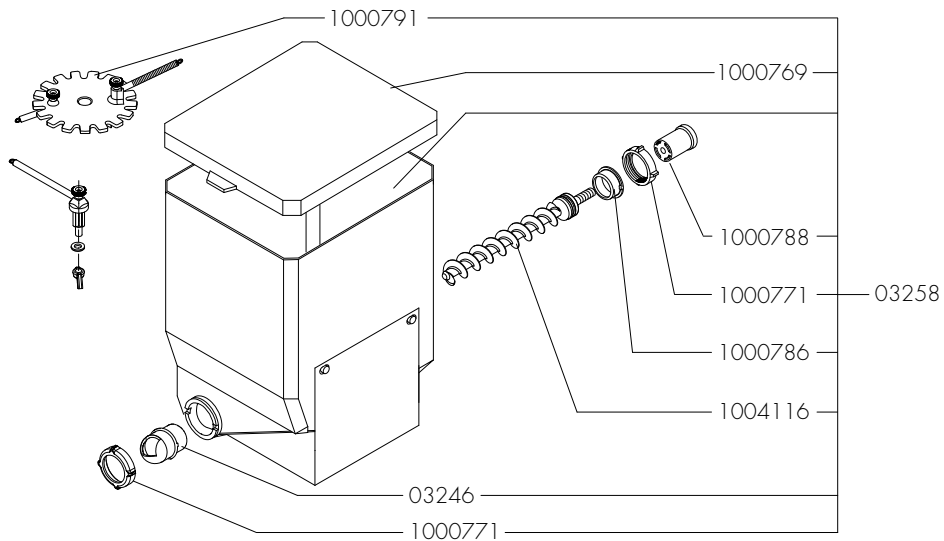

*Recomended Spare Part

Type : OPTIFRESH NG 2.0

Articlenumber : see page 1

From mach. nr. : 4Y 34314

Date : 12 - 2015

Page : 15 - 22

Rev : 1

Rated voltage : 1N~ 220-240V 50-60Hz 2275W

Drawer : JK

Date : 12-01-16

Spare Parts Info

ANIMO

www.animo.eu