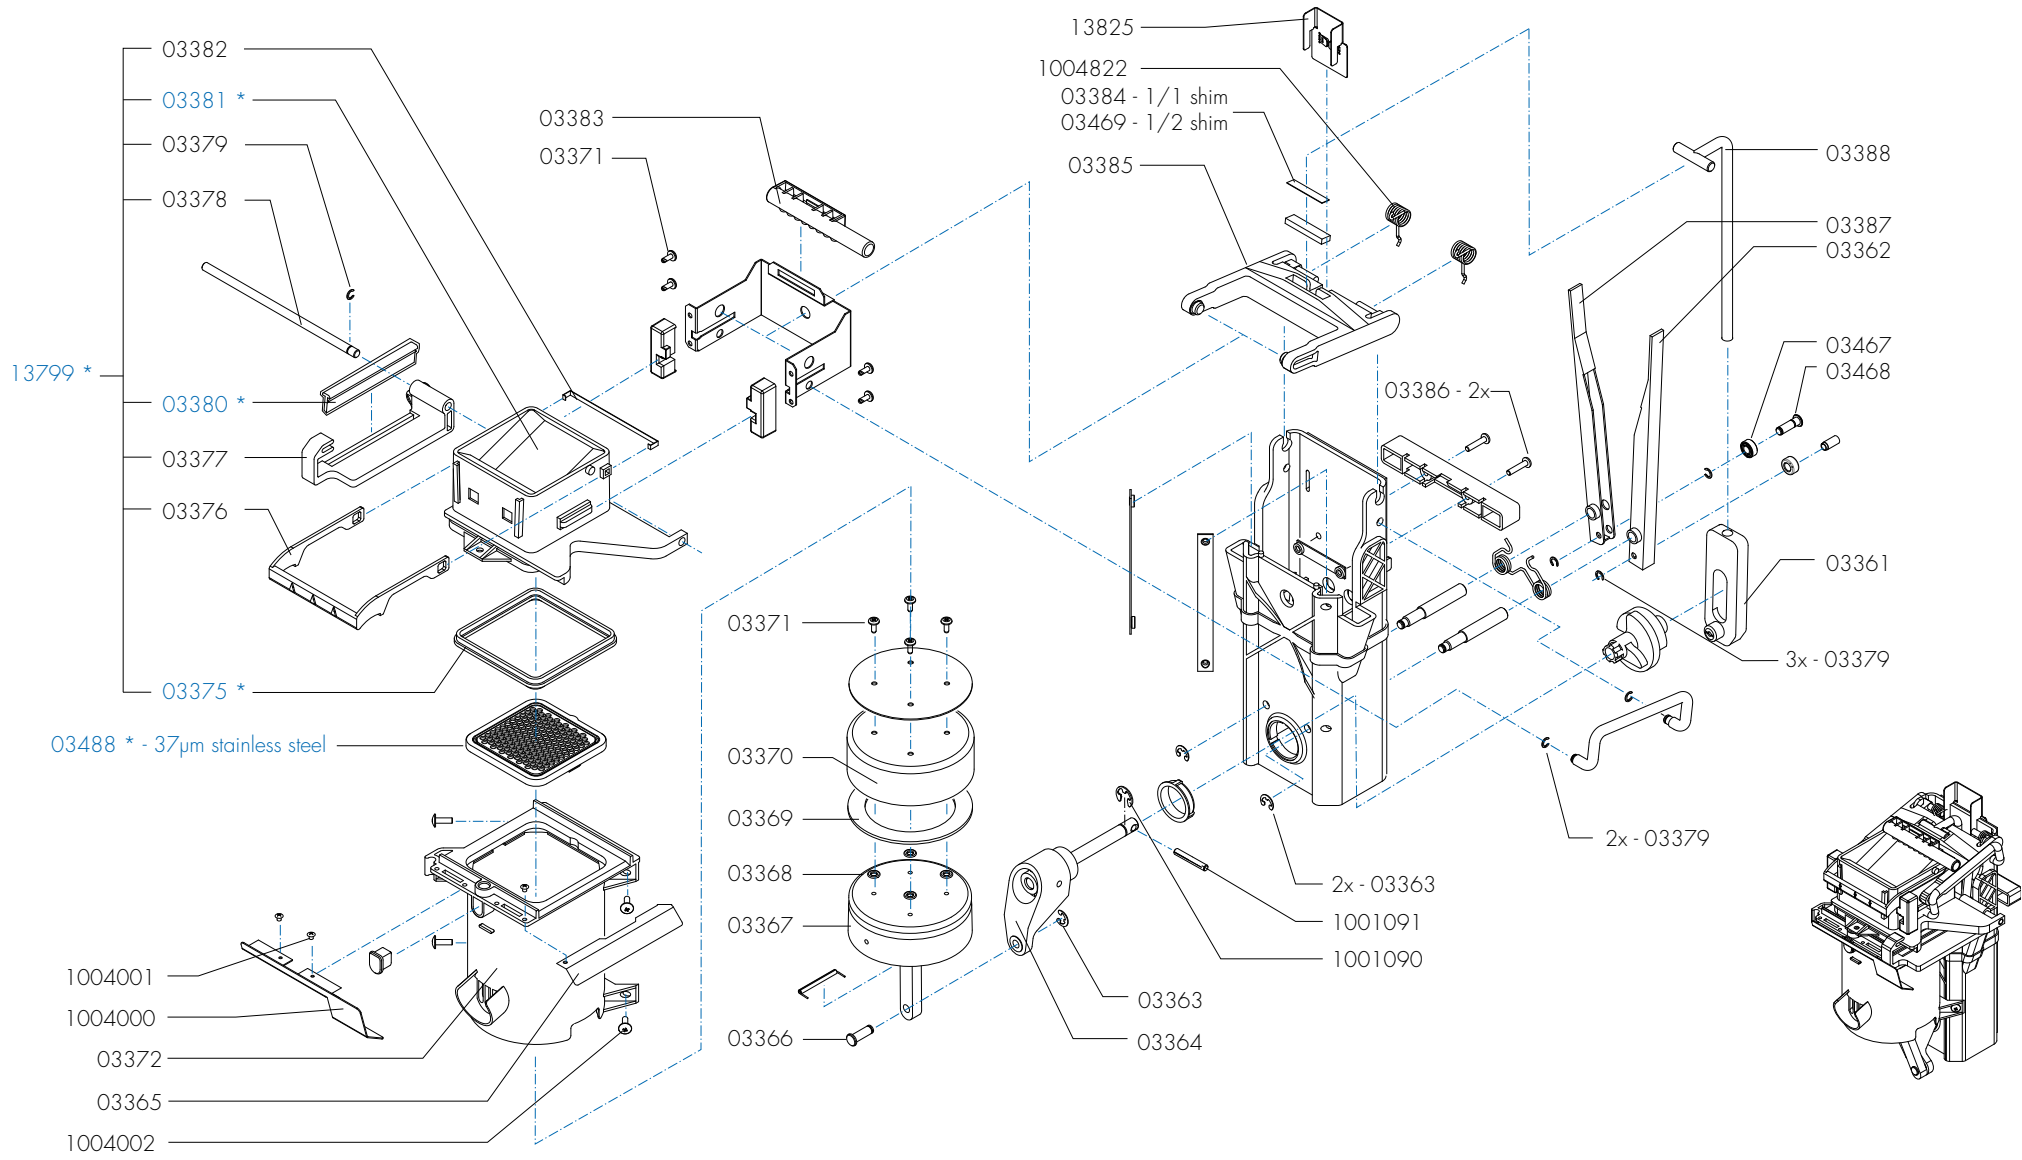

*Recommended Spare Part

Type : OPTIFRESH NG 2.0	From mach. nr. : 4Y 34314	Page : 13 - 22	 www.animo.eu
Articlenumber : see page 1	Date : 12 - 2015	Rev : 1	
Rated voltage : 1N~ 220-240V 50-60Hz 2275W	Drawer : JK Date : 12-01-16	Spare Parts Info