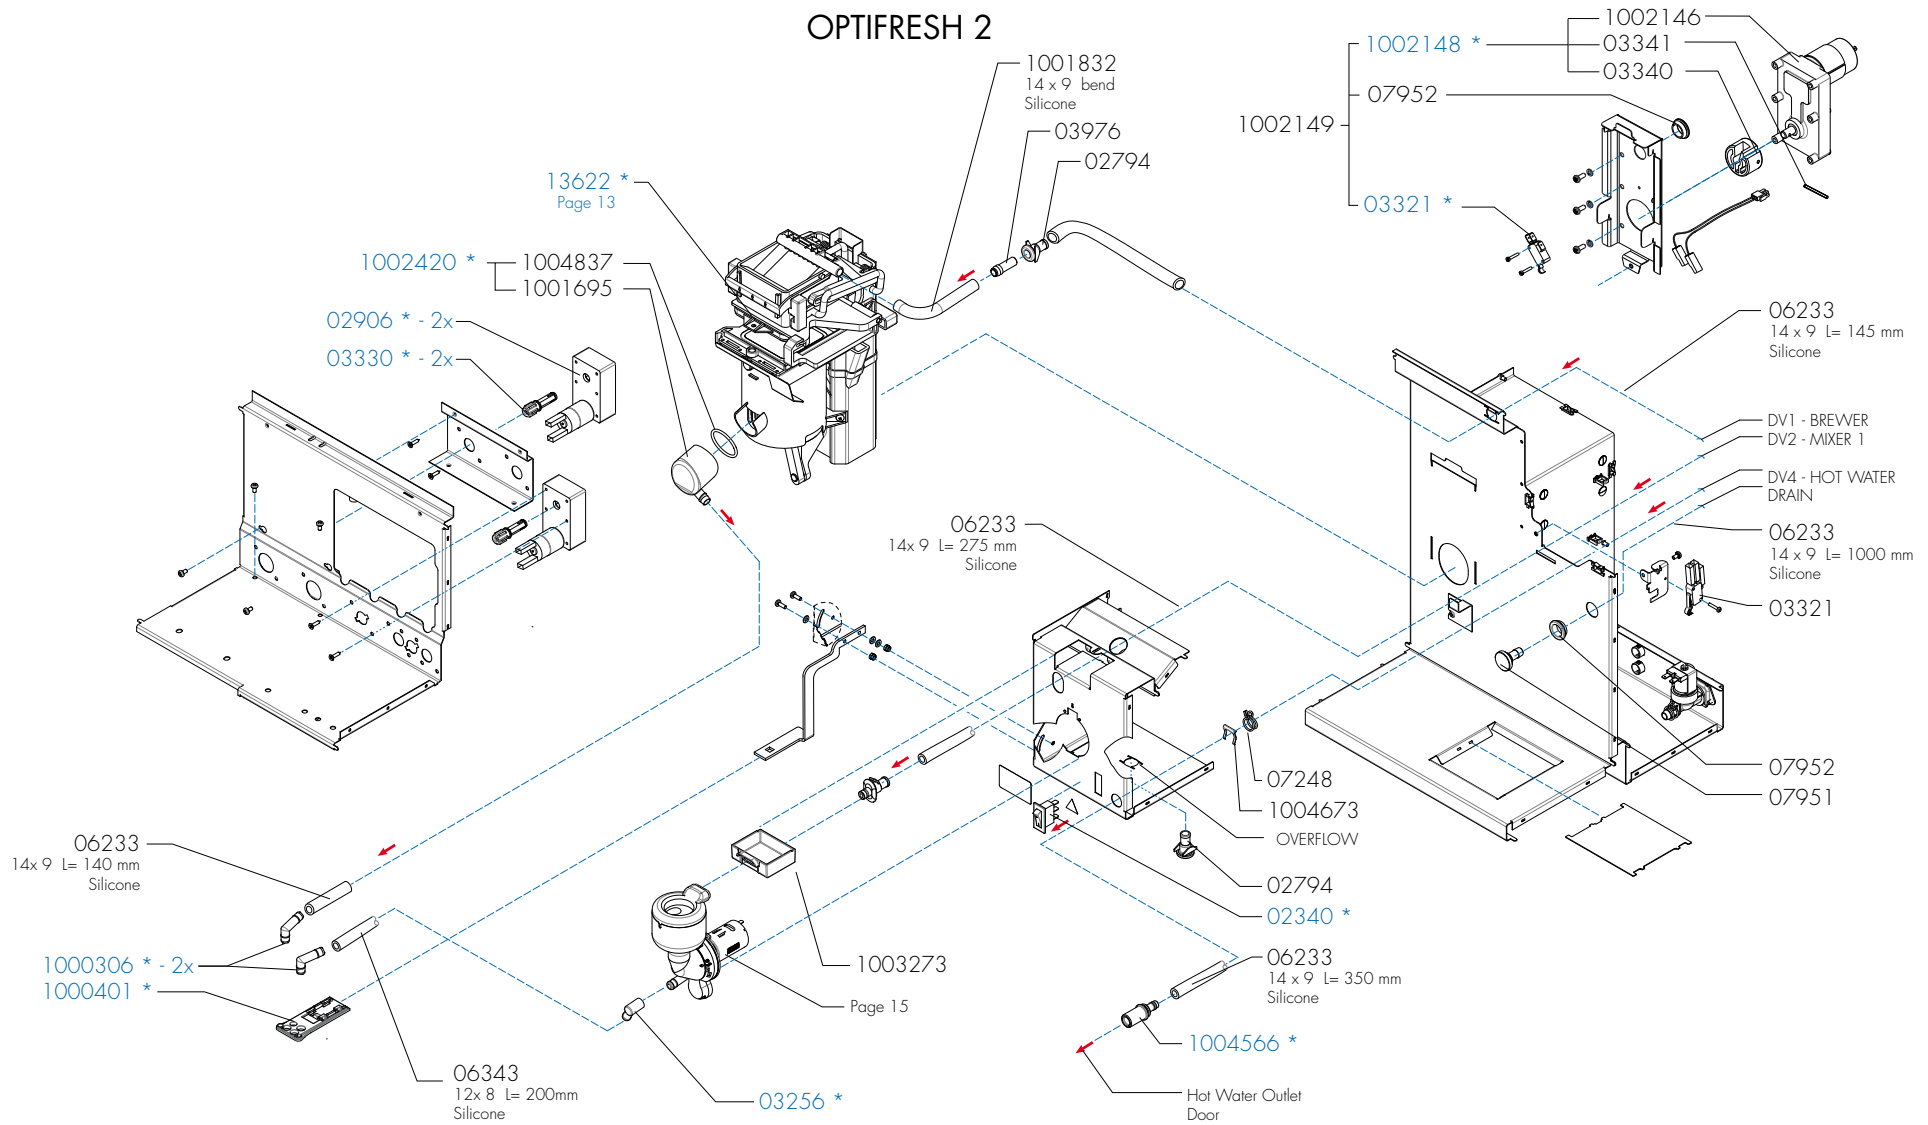

OPTIFRESH 2

*Recommended Spare Part

Type : OPTIFRESH NG 2.0

Articlenumber : see page 1

Rated voltage : 1N~ 220-240V 50-60Hz 2275W

From mach. nr. : 4Y 34314

Date : 12 - 2015

Drawer : JK

Date : 12-01-16

Page : 5 - 22

Rev : 1

Spare Parts Info

ANIMO

www.animo.eu