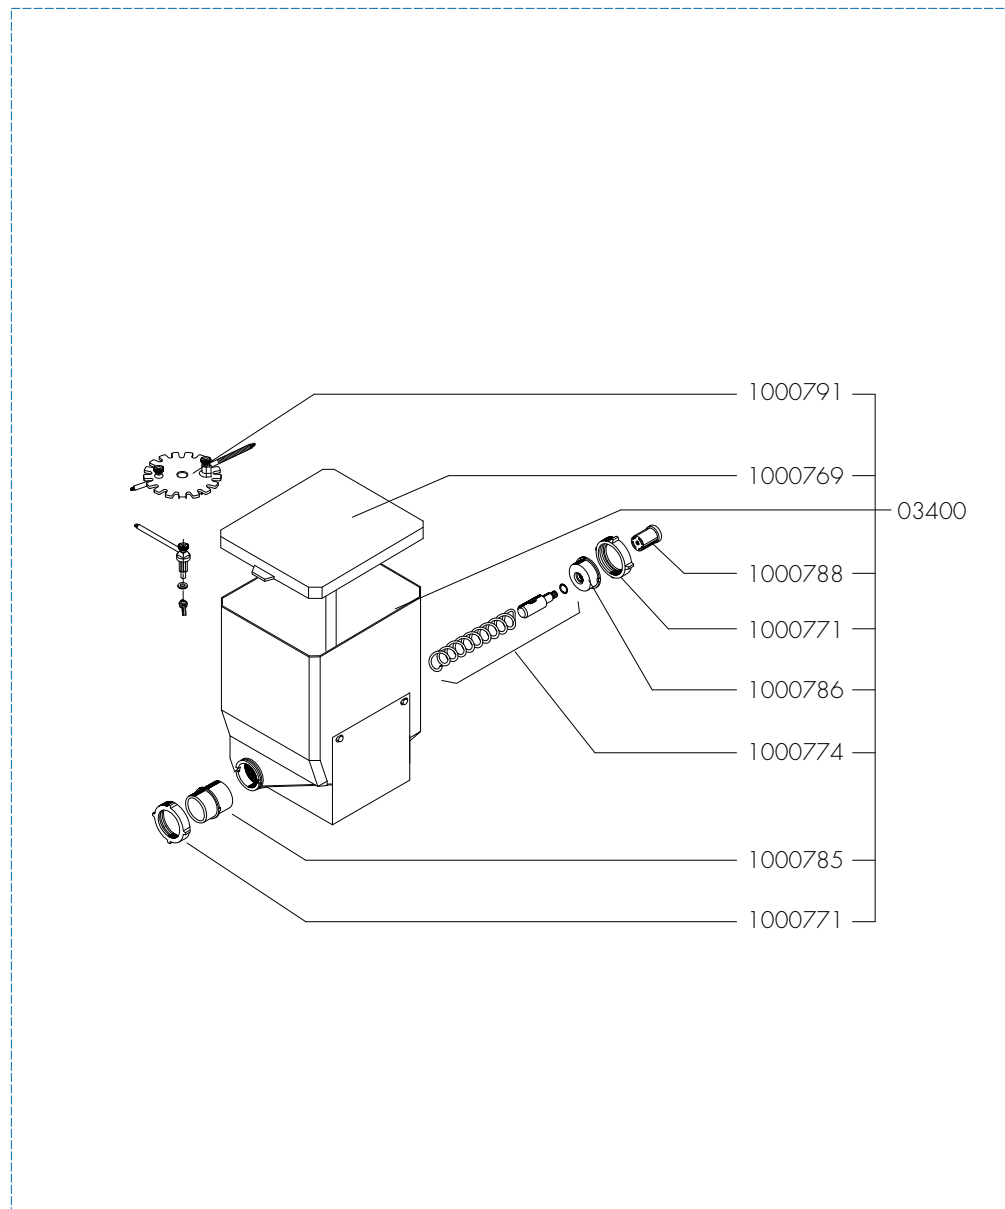

*Recommended Spare Part

Type : OPTIFRESH NG 2.0
Articlenumber : see page 1

From mach. nr. : 4Y 34314
Date : 12 - 2015

Page : 14 - 22
Rev : 1

Rated voltage : 1N~ 220-240V 50-60Hz 2275W

Drawer : JK
Date : 12-01-16

Spare Parts Info

ANIMO

www.animo.eu