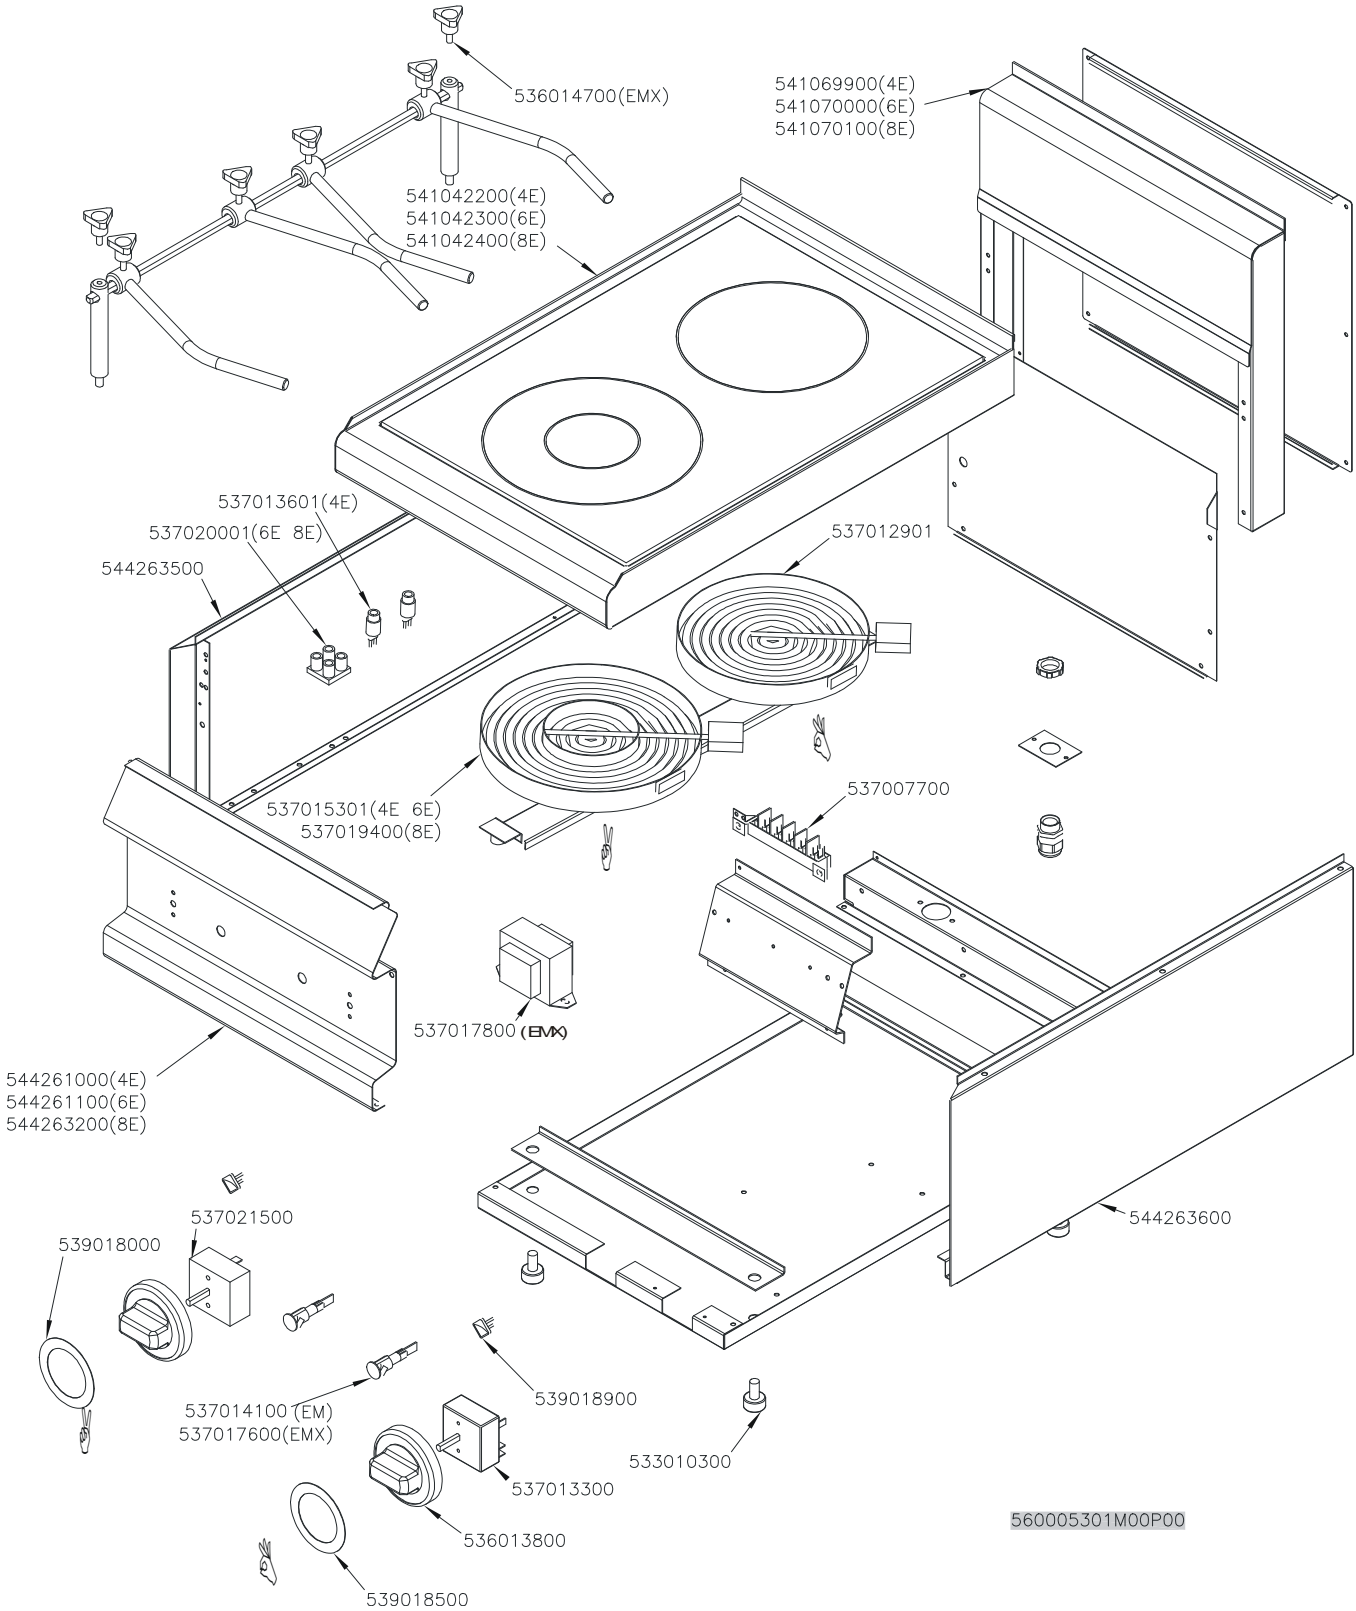

MAGIC PROF 65

ELETTRICO / ELECTRIC / ELEKTRO / ELECTRIQUE

PCC-4EM PCC-4ET PCC-6EM PCC-6ET PCC-8ET PCC-4EMX PCC-6EMX PCC-8EMX
N°≥0302

Page	Pos	Code	Description
001		541069900	NEUTRAL SPACER 4
001		541042200	
001		537013601	REMAINING HEAT WARN.LIGHT W/CABLES
001		544263500	RIGHT SIDE S.65
001		537012901	ELECTRICAL PLATE 1800W 230W PCC-65
001		537015301	EL. PLATE PCC D.230 700+1400W 230V
001		537007700	TERMINAL BLOCK THREEPHASE 40A
001		544261000	CONTROL PANEL PC/C-4E
001		544263600	LEFT SIDE S.65
001		537021500	REGULATOR FOR EL.PLATE 2CIRC.230V
001		539018000	ADHESIVE GRAD.DISC 7POS.DOUBLE RED
001		537014100	WHITE WARNING LIGHT 250V
001		539018900	INDEX FOR KNOB
001		533010300	ADJUSTABLE FOOT M10*20 D.23
001		537013300	CURRENT REGULATOR FOR ELEC. PLATE
001		536013800	KNOB D.70 BLACK 6*5 WITH SPRING
001		539018500	ADHESIVE GRADUATED DISC FOR KNOB