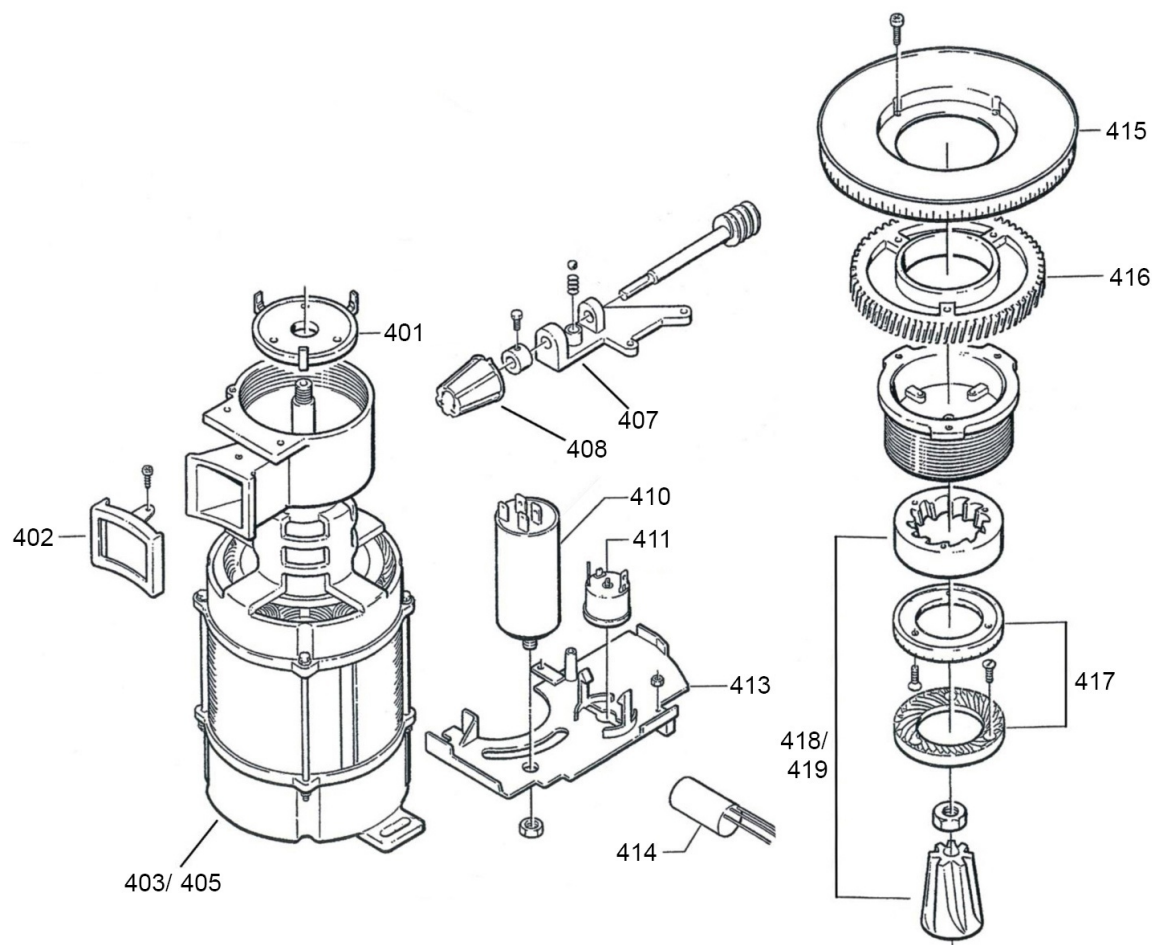

MOINHO CAFÉ MCF 128 A/128 K

GRINDER MCF 128A/128K

LISTA DE COMPONENTES E ACESSÓRIOS

Spare parts list

ITEM Nº	CÓDIGO	DESIGNAÇÃO	DESIGNATION
401	5.0.056.0052	PORTA MOS HIBRIDAS MCF128	PAD FOR HYBRID GRIND BURR
402	5.0.056.0075	JUNTA MOTOR DOSEADOR MCF64/128	GRINDING OPENING GASKET
403	5.0.056.0084	MOTOR 230V/50HZ MCF128K	COMPLETE MOTOR-1400RPM-230/240V 50 HZ FOR HYBRID GREEDY GRIND BURR
405	5.0.056.0083	MOTOR 230V/50HZ MCF128A	COMPLETE MOTOR-1400RPM-230/240V 50HZ FOR HYBRID GRIND BURR
407	5.0.056.0012	VEIO REGULAÇÃO MOAGEM MCF64/128	COMPLETE MICROMETER ADJUSTMENT WITH HANDLE
408	5.0.056.0013	MANIPULO VEIO REGULAÇÃO MCF64/128	ADJUSTMENT HANDLE
410	5.0.056.0062	CONDENSADOR 12,5uF/6,3uF	ELECTRIC CIRCUIT BREAKER 220/230/240V
411	5.0.056.0067	TERMICO PROTECÇÃO 230/240 50Hz	THERMAL PROTECTION 230/240V 50HZ
413	5.0.056.0069	SUPORTE COMPONENTES ELECTR. MCF64/128	SUPPORT FOR ELECTRICAL EQUIPMENT
414	5.0.056.0065	FILTRO ANTI-RUIDO MCF64/128	INTERFERENCE SUPPRESSOR 220/230/240V
415	5.0.056.0011	ANEL REGULAÇÃO MOAGEM MCF64/128	ADJUSTMENT DISK WITH SEPARATE NUMBERED LABEL
416	5.0.056.0014	RODA DENTADA MCF64/128	TOOTHED WHEEL
417	5.0.056.0054	MOS (PAR) Ø64 MCF64	FLAT GRINDSTONES - COUPLE
418	5.0.056.0057	MOS CONICAS (PAR) 8T	CONICAL GRINDSTONES - COUPLE
419	5.0.056.0058	MOS CONICAS (PAR) 6T	CONICAL GREEDY GRINDSTONES - COUPLE