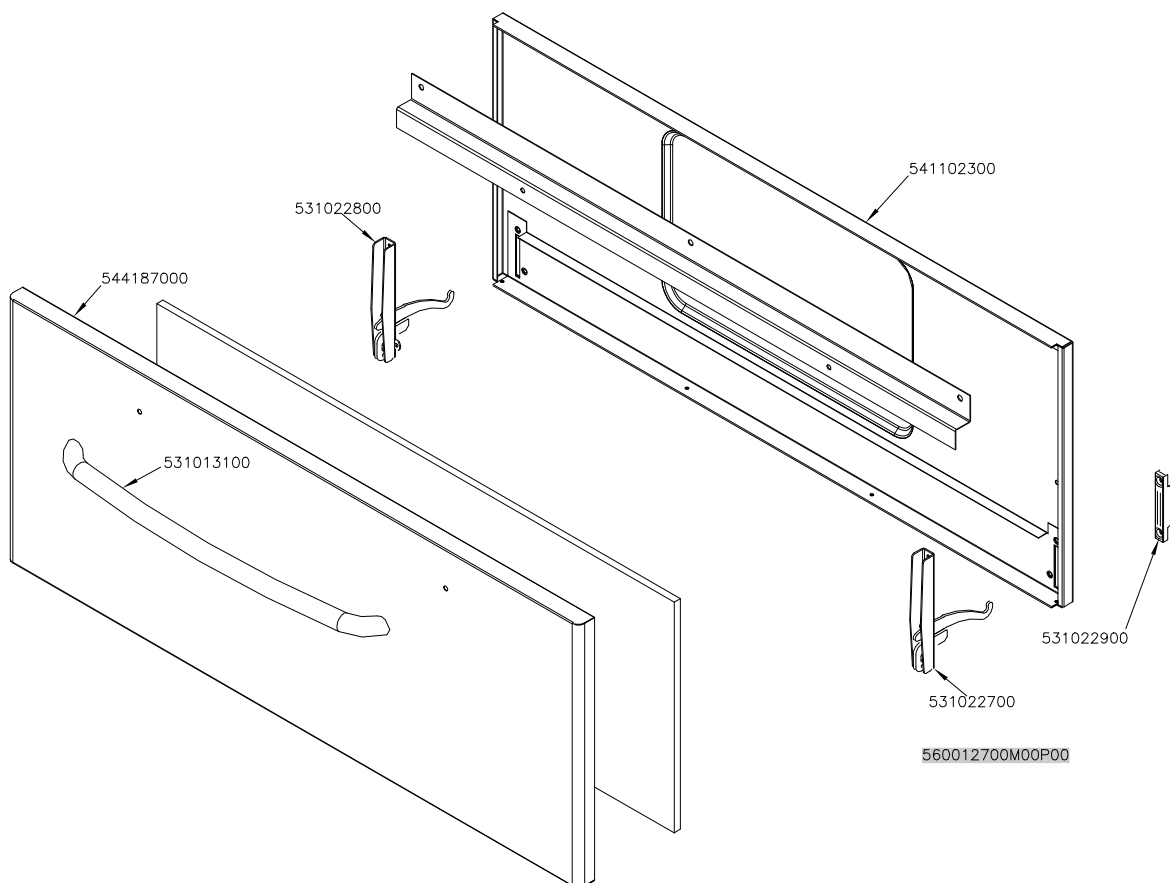

SUPERLOTUS 70≤0601

CUCINE / RANGES / HERDE / CUISINIÈRES
FORNO / OVEN / BACKOFEN / FOUR

PORTE / DOORS / TÜREN / PORTES

GN 2/1

GN 3/1