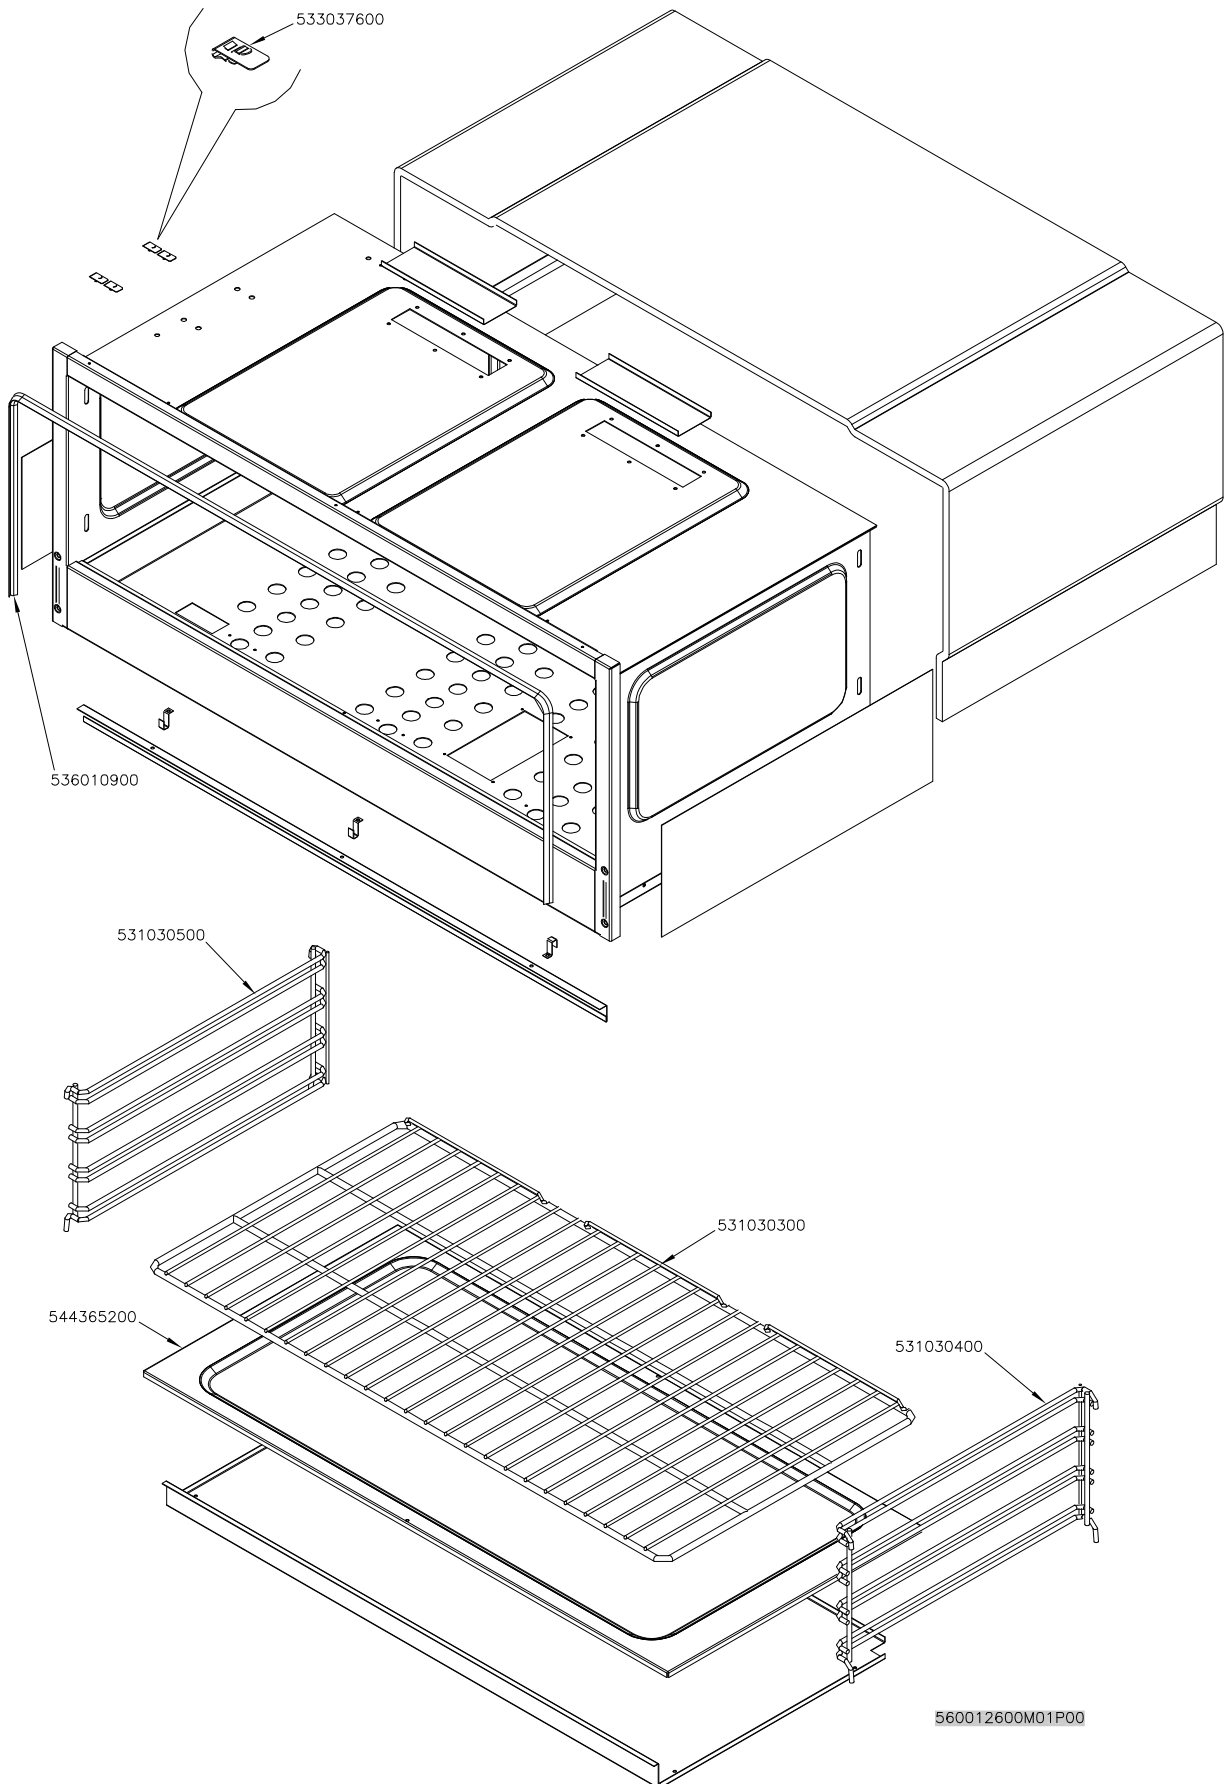

SUPERLOTUS 700601

CUCINE / RANGES / HERDE / CUISINIÈRES
FORNO / OVEN / BACKOFEN / FOUR

ELETTRICO / ELECTRICAL / ELEKTRO / ELECTRIQUE / GN 3/1