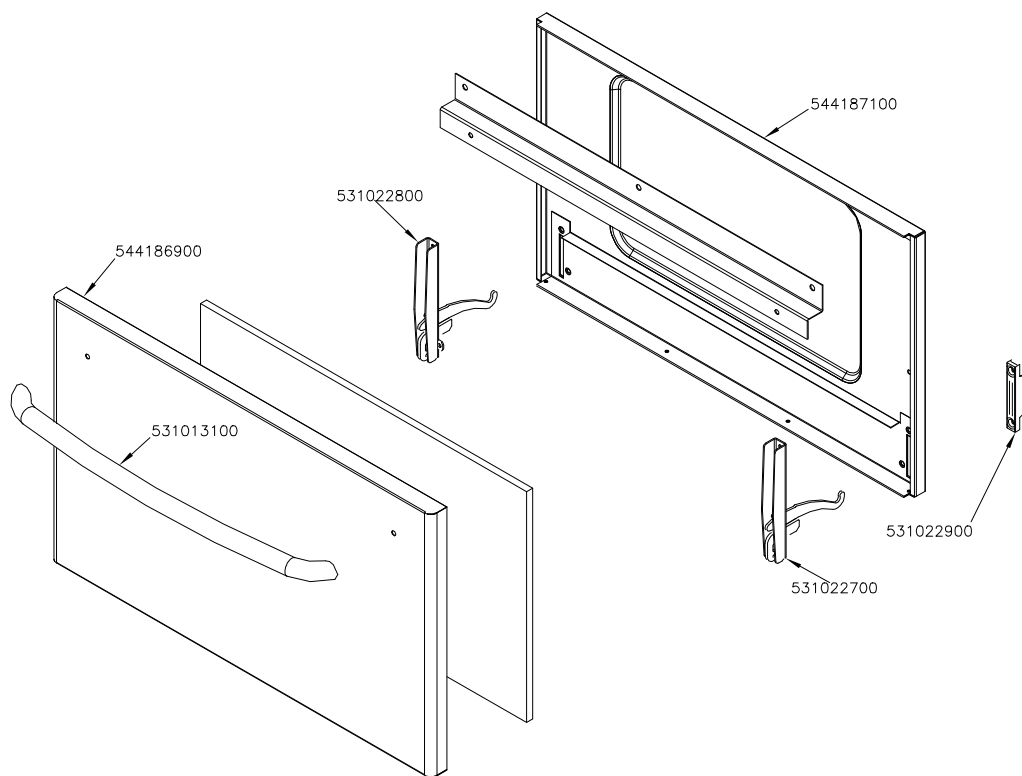

SUPERLOTUS 70≤0601

CUCINE / RANGES / HERDE / CUISINIÈRES
FORNO / OVEN / BACKOFEN / FOUR

PORTE / DOORS / TÜREN / PORTES

GN 2/1