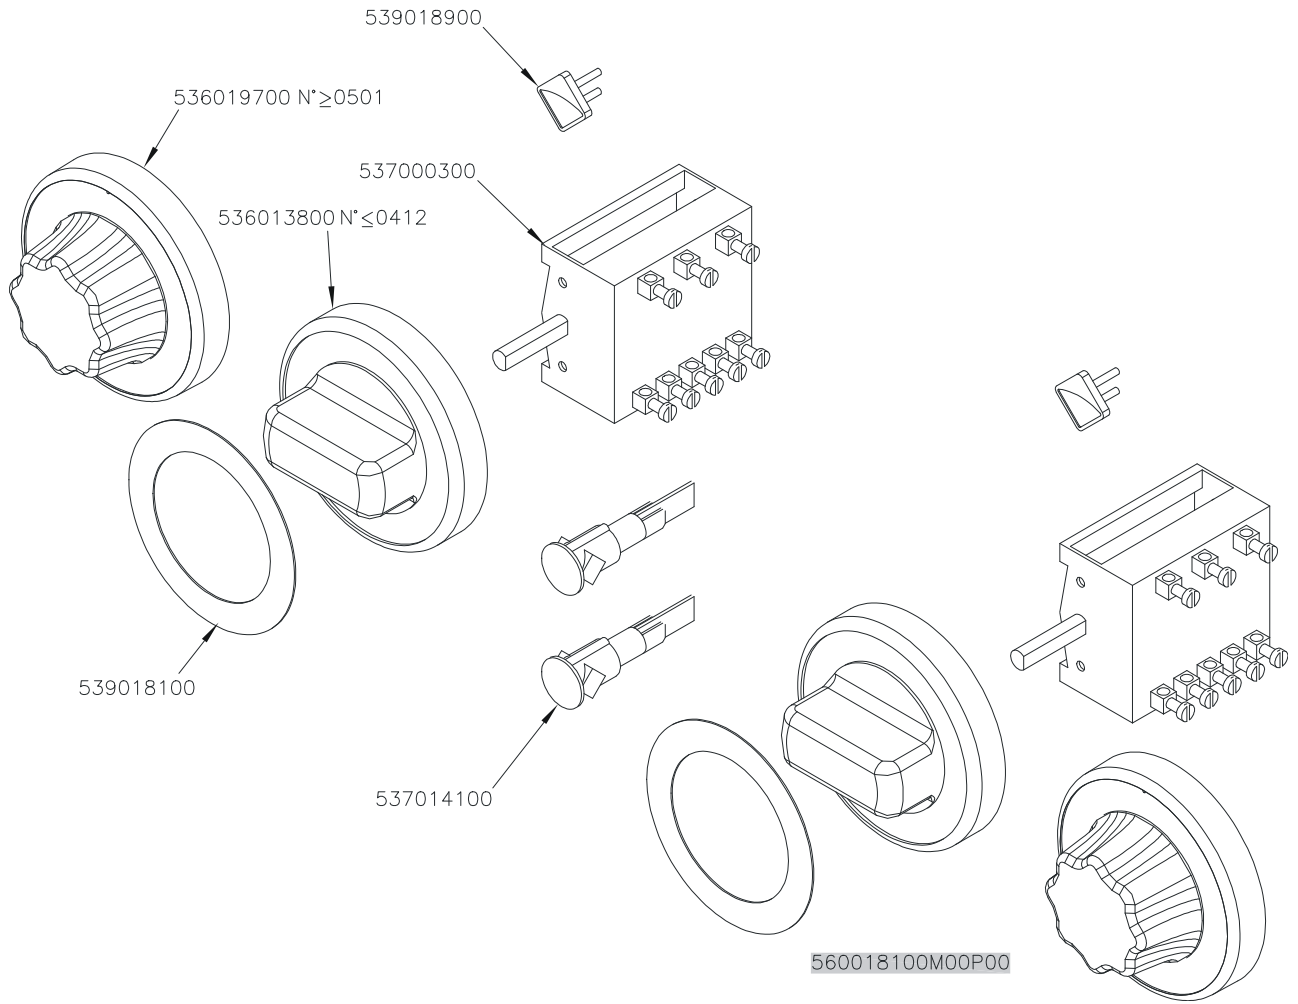

ELETTRICO / ELECTRICAL / ELEKTRO / ELECTRIQUE / GN 3/1

PC-E CF-E

Page	Pos	Code	Description
001		541097200	NEUTRAL SPACER 712
001		537007700	TERMINAL BLOCK THREEPHASE 40A
001		537019900	PLATE D.220 W2600 V230
001		544191000	UPPER PLATE PC-712E ROUND PLATE
001		544173300	LEFT SIDE PANEL RANGE S.70
001		537017000	PLATE 220X220 W2600 V230
001		544191300	UPPER PLATE PC-712E SQUARE PLATE
001		541104600	CONTROL PANEL CF6-712EV
001		536005200	INOX LEG 2" 120-180 M10
001		544173200	RIGHT SIDE PANEL RANGE S.70
002		544187100	OVEN INNER DOOR GN 2/1 S.70
002		531022800	LEFT OVEN DOOR HINGE S.70
002		531022900	HINGE DOOR WHEEL HOLDER S.70
002		531022700	RIGHT OVEN DOOR HINGE 70LINE
002		544186900	OVEN DOOR GN 2/1 S.70
002		531013100	OVEN DOOR HANDLE OF 70/90-LINE
002		541102300	GAS OVEN INNER DOOR GN 3/1 S.70
002		544187000	OVEN DOOR GN 3/1 S.70
003		533037600	LOCK SPRING FOR BULB
003		536010900	GAS OVEN GASKET GN 3/1 (1620)
003		531030500	LHD SUPPORT GRID FOR OVEN OF 70LINE
003		544365200	70 ELECTRICAL OVEN BOTTOM GN3/1
003		531030300	OVEN GRID GN 3/1 FOR 70 LINE
003		531030400	RHD SUPPORT GRID FOR OVEN OF 70LINE
004		537012800	SAFETY THERMOSTAT 420°C THREEPHASE
004		539018800	INDEX FOR OVEN KNOB
004		539023800	SIGN PLATE FOR OVEN TIMER
004		536019700	BLACK KNOB §70 PIN §6*5
004		533023600	TAP PLUG §10 M16*1, 5CH19
004		533039300	BICONE §10
004		533010800	TUBE NUT D.10 M16*1,5
004		537014100	WHITE WARNING LIGHT 250V
004		537014200	GREEN WARNING LIGHT 250V
004		531024800	TIMER 120'- 360°
004		536013800	KNOB D.70 BLACK 6*5 WITH SPRING
004		539023600	ADHESIVE GRADUATED DISC FOR KNOB
004		539023900	SIGN PLATE FOR OVEN TEMPERATURE
004		537000900	THERMOSTAT 50-320°C THREEPHASE
004		537001200	FIXING BRACKET FOR THERMOSTAT/COMM.
004		537000200	COMMUTATOR 1 POS. 3PHASE S.49 16A
004		539017900	ADHESIVE GRADUATED DISC FOR KNOB
004		537025400	OVEN UPPER HEAT.EL.W700 V230 70LINE
004		537020900	HEATING ELEMENT 1000W 230V OVEN S70
004		537020901	HEATING ELEMENT 1200W 230V OVEN S70
005		539018900	INDEX FOR KNOB
005		536019700	BLACK KNOB §70 PIN §6*5
005		537000300	COMMUTATOR 7 POSITIONS S.49 16A
005		536013800	KNOB D.70 BLACK 6*5 WITH SPRING
005		539018100	ADHESIVE GRADUATED DISC FOR KNOB
005		537014100	WHITE WARNING LIGHT 250V