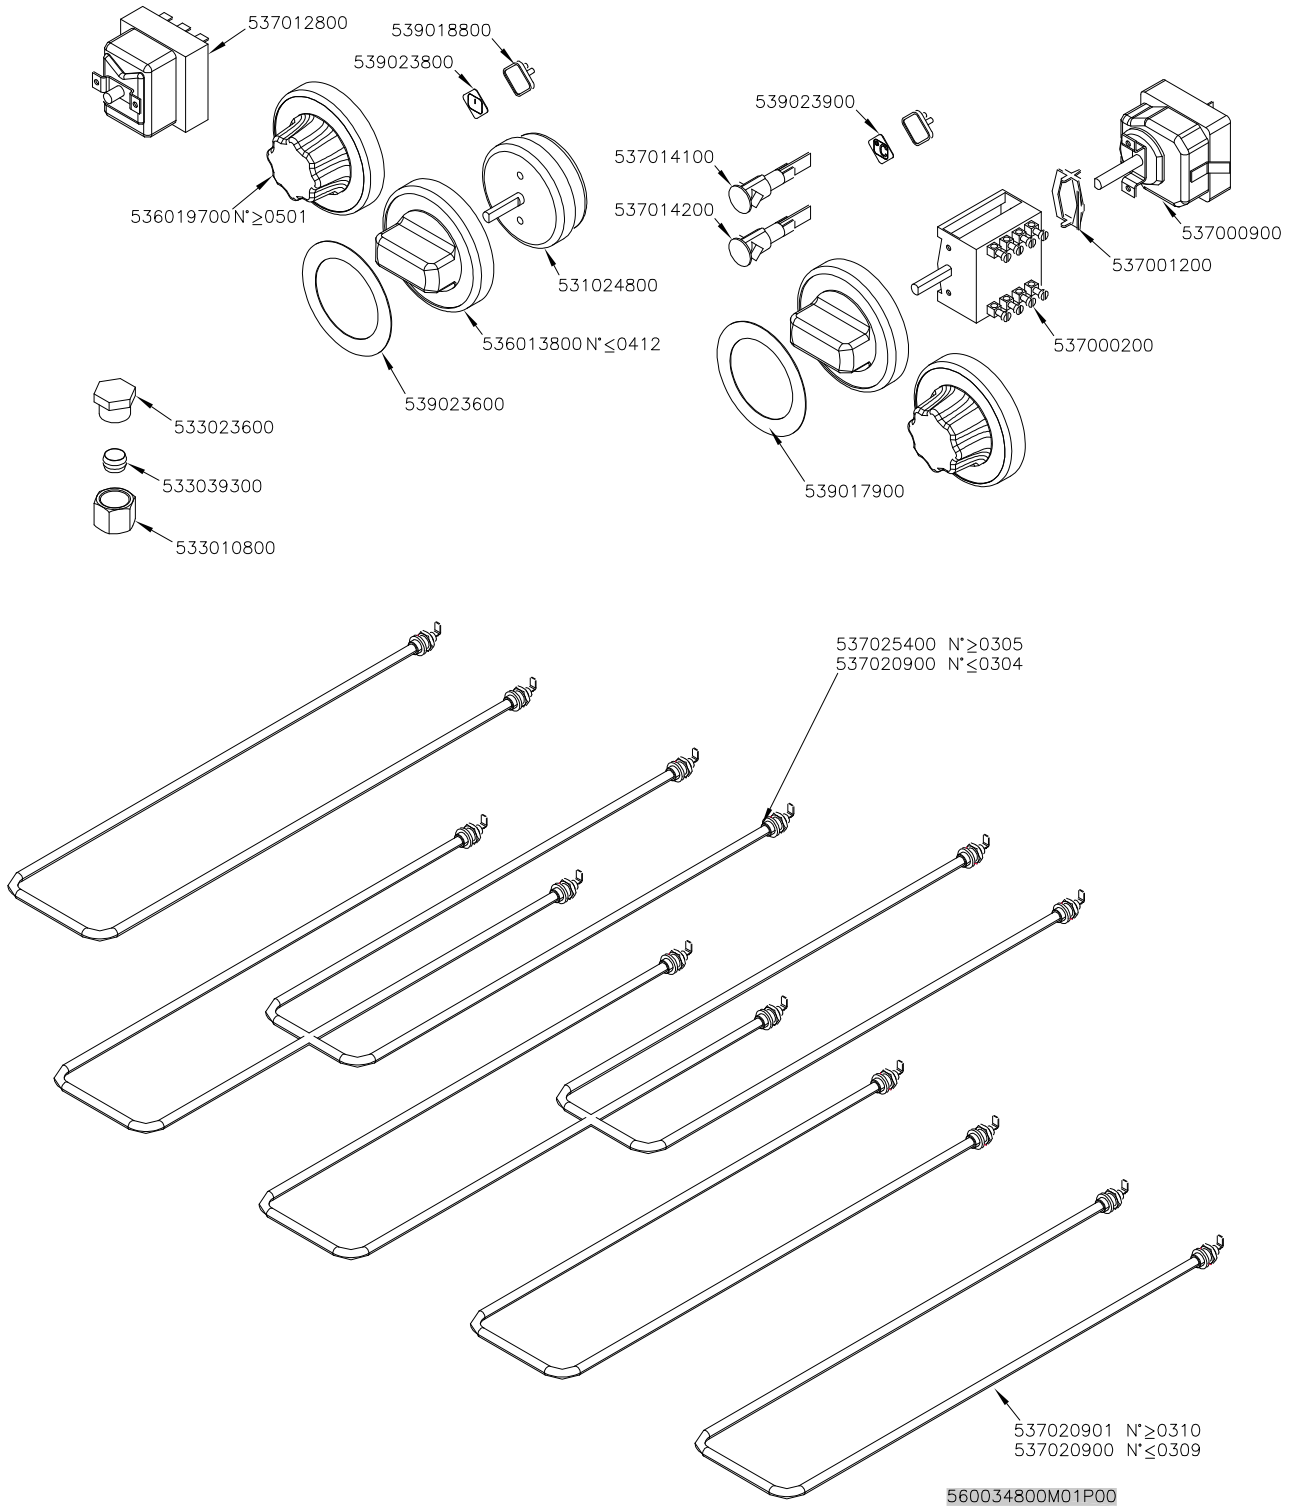

ELETTRICO / ELECTRICAL / ELEKTRO / ELECTRIQUE / GN 3/1

PC-E CF-E

Page	Pos	Code	Description
001		541097200	NEUTRAL SPACER 712
001		537007700	TERMINAL BLOCK THREEPHASE 40A
001		537019900	PLATE D.220 W2600 V230
001		544191000	UPPER PLATE PC-712E ROUND PLATE
001		544173300	LEFT SIDE PANEL RANGE S.70
001		537017000	PLATE 220X220 W2600 V230
001		544191300	UPPER PLATE PC-712E SQUARE PLATE
001		541104600	CONTROL PANEL CF6-712EV
001		536005200	INOX LEG 2" 120-180 M10
001		544173200	RIGHT SIDE PANEL RANGE S.70
002		544187100	OVEN INNER DOOR GN 2/1 S.70
002		531022800	LEFT OVEN DOOR HINGE S.70
002		531022900	HINGE DOOR WHEEL HOLDER S.70
002		531022700	RIGHT OVEN DOOR HINGE 70LINE
002		544186900	OVEN DOOR GN 2/1 S.70
002		531013100	OVEN DOOR HANDLE OF 70/90-LINE
002		541102300	GAS OVEN INNER DOOR GN 3/1 S.70
002		544187000	OVEN DOOR GN 3/1 S.70
003		533037600	LOCK SPRING FOR BULB
003		536010900	GAS OVEN GASKET GN 3/1 (1620)
003		531030500	LHD SUPPORT GRID FOR OVEN OF 70LINE
003		544365200	70 ELECTRICAL OVEN BOTTOM GN3/1
003		531030300	OVEN GRID GN 3/1 FOR 70 LINE
003		531030400	RHD SUPPORT GRID FOR OVEN OF 70LINE
004		537012800	SAFETY THERMOSTAT 420°C THREEPHASE
004		539018800	INDEX FOR OVEN KNOB
004		539023800	SIGN PLATE FOR OVEN TIMER
004		536019700	BLACK KNOB §70 PIN §6*5
004		533023600	TAP PLUG §10 M16*1, 5CH19
004		533039300	BICONE §10
004		533010800	TUBE NUT D.10 M16*1,5
004		537014100	WHITE WARNING LIGHT 250V
004		537014200	GREEN WARNING LIGHT 250V
004		531024800	TIMER 120'- 360°
004		536013800	KNOB D.70 BLACK 6*5 WITH SPRING
004		539023600	ADHESIVE GRADUATED DISC FOR KNOB
004		539023900	SIGN PLATE FOR OVEN TEMPERATURE
004		537000900	THERMOSTAT 50-320°C THREEPHASE
004		537001200	FIXING BRACKET FOR THERMOSTAT/COMM.
004		537000200	COMMUTATOR 1 POS. 3PHASE S.49 16A
004		539017900	ADHESIVE GRADUATED DISC FOR KNOB
004		537025400	OVEN UPPER HEAT.EL.W700 V230 70LINE
004		537020900	HEATING ELEMENT 1000W 230V OVEN S70
004		537020901	HEATING ELEMENT 1200W 230V OVEN S70
005		539018900	INDEX FOR KNOB
005		536019700	BLACK KNOB §70 PIN §6*5
005		537000300	COMMUTATOR 7 POSITIONS S.49 16A
005		536013800	KNOB D.70 BLACK 6*5 WITH SPRING
005		539018100	ADHESIVE GRADUATED DISC FOR KNOB
005		537014100	WHITE WARNING LIGHT 250V