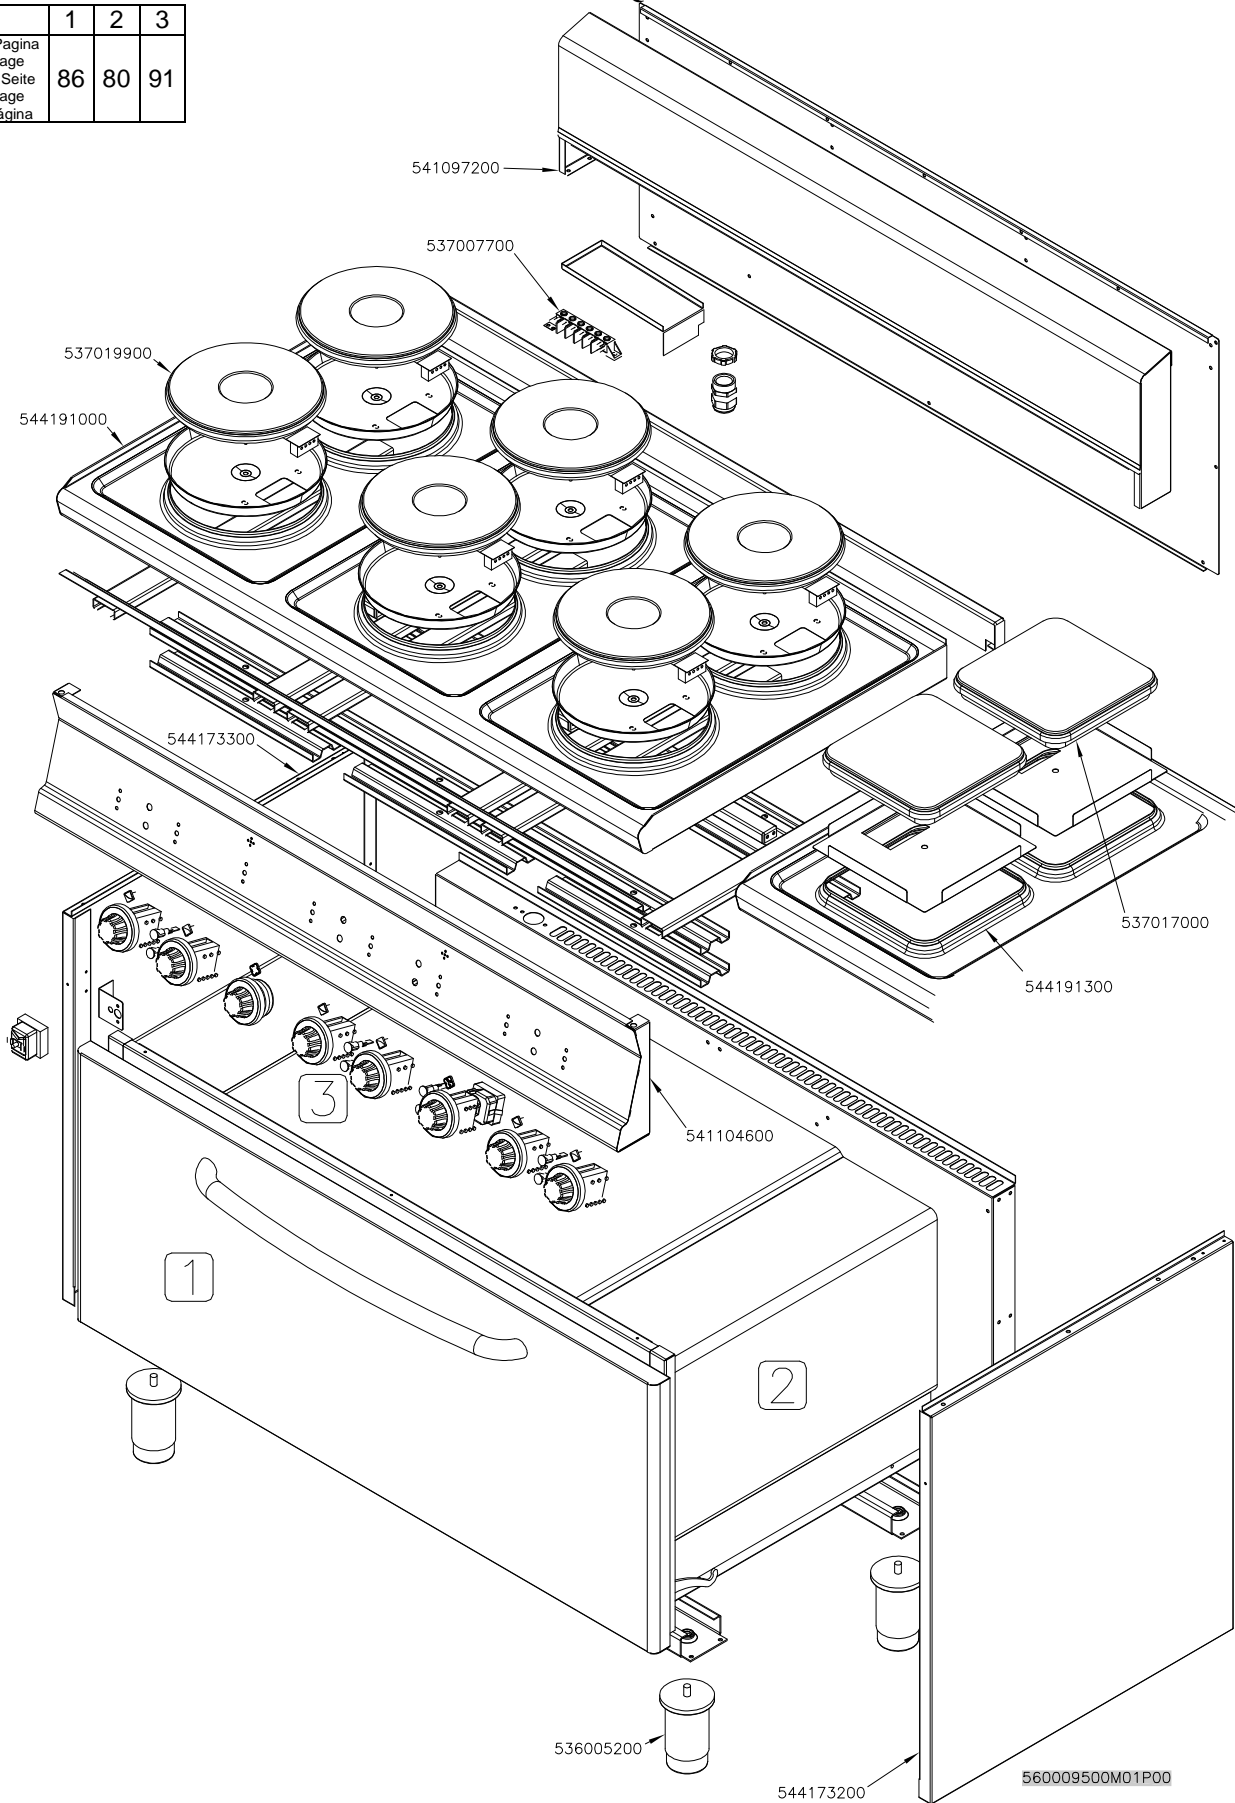

SUPERLOTUS 70₂0601

CUCINE / RANGES / HERDE / CUISINIÈRES
CF...6-712

CF6-712ET CFQ6-712ET

	1	2	3
Vedi Pagina See Page Siehe Seite Voir Page Ver Pàgina	86	80	91