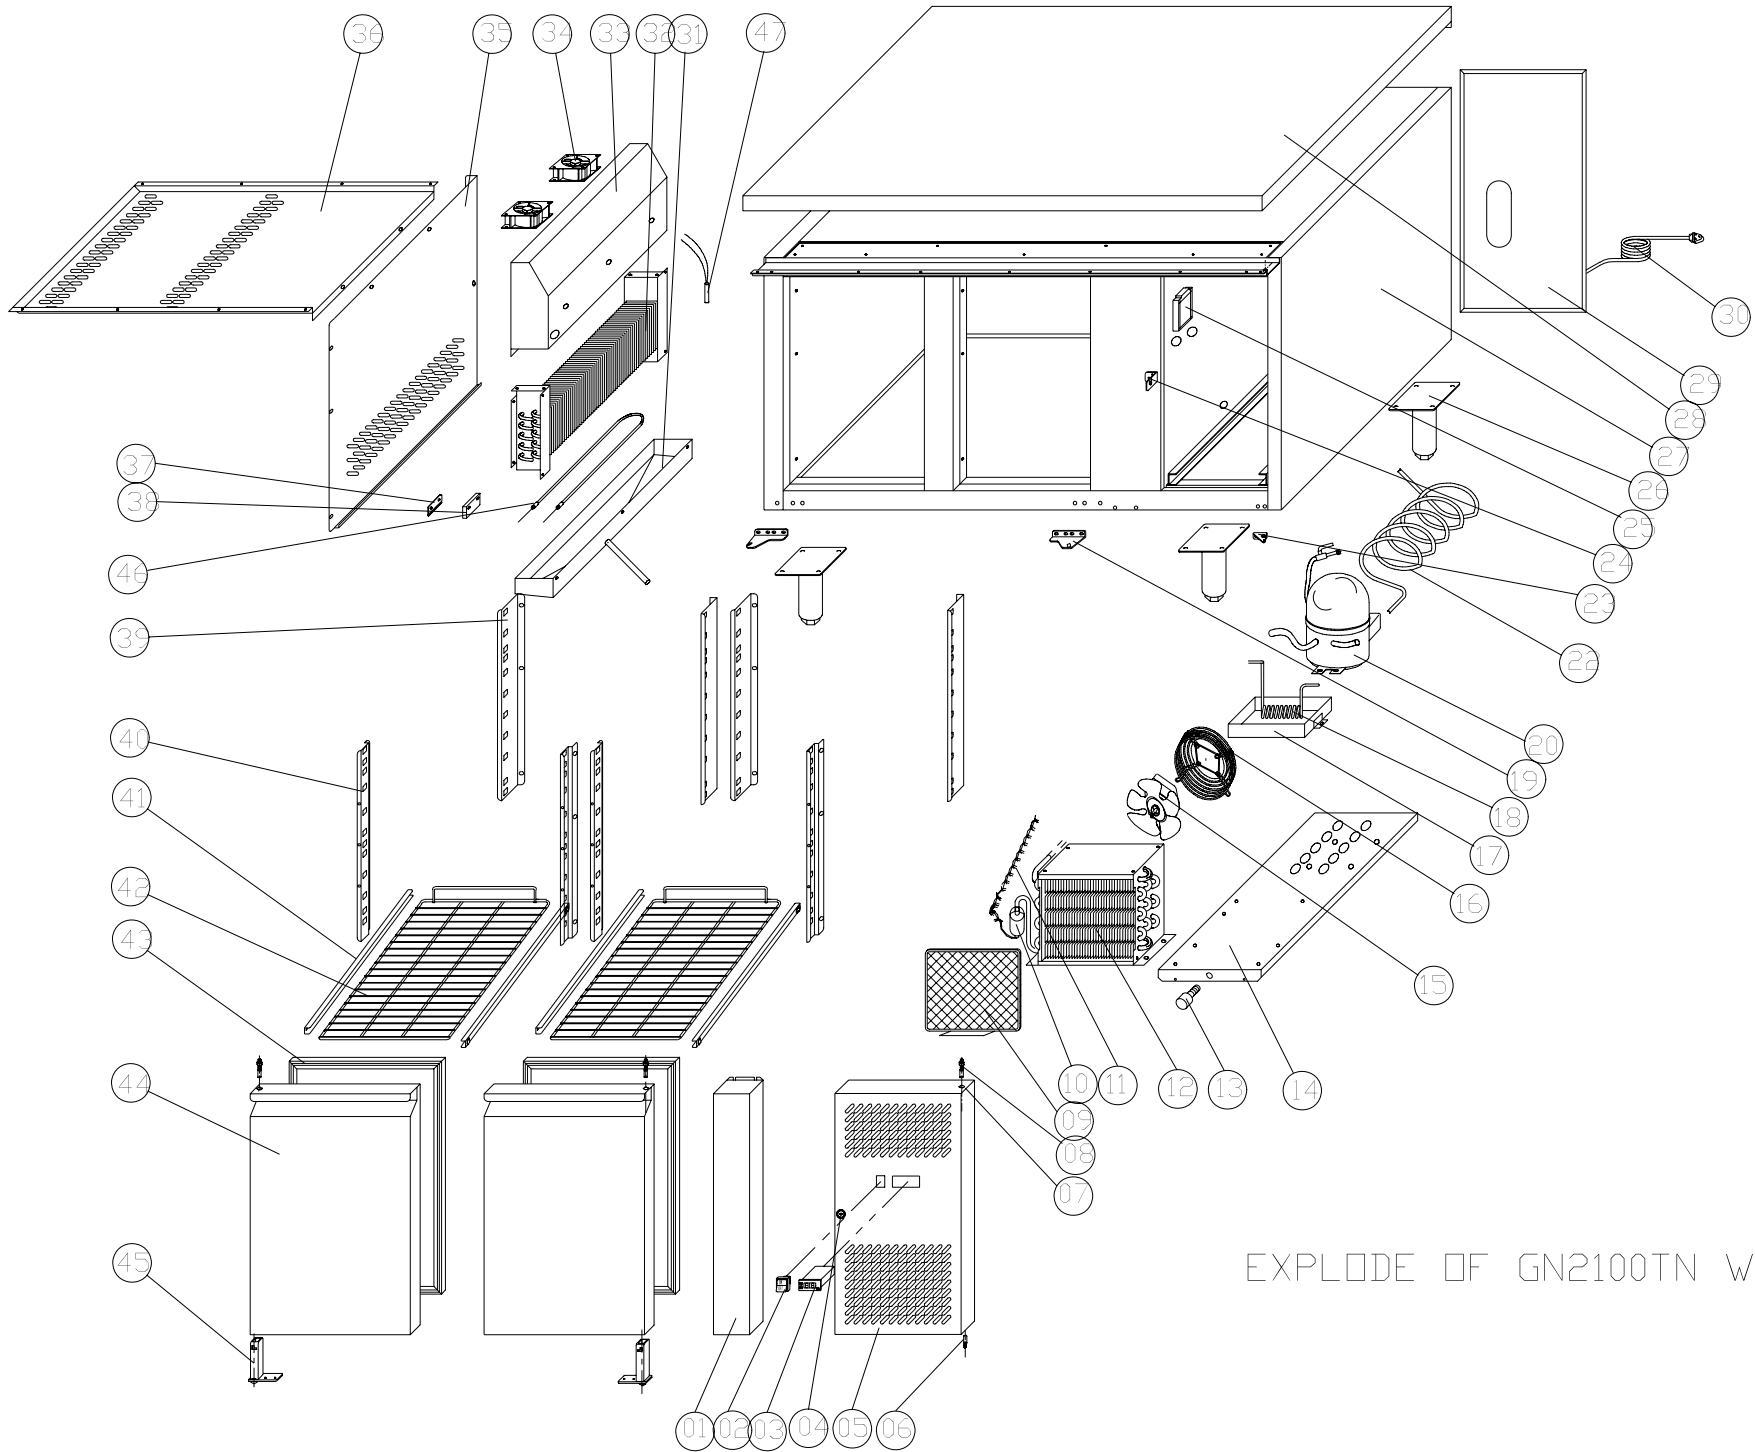

**Kühlung  
Pizzakühltische, Kühltische**

Artikel-Nr. 613016 (GN2100TN)

---

**Explosionszeichnung / Ersatzteile**

---

Bitte bei Ersatzteilbestellung immer Seriennummer mit angeben!

EXPLODE OF GN2100TN WITH H.E.

## SPARE PARTS LIST OF GN2100TN WITH H.E.

N0.	CODE	NAME	MODEL	QUY.	MATERIAL	REMARK	PRICE
01	GN2100TN.01	FIXED FRONT PANEL		1PC	STAINLESS		
02	S900.01	MAIN SWITCH		1PC			
03	GN650BT.16	THERMOSTAT (WITH 2 PROBES)	EKTRON REK33/XR60C	1PC			
04	GN650TN.86	LOCK		1PC			
05	GN2100TN.02	FRONT PANEL		1PC	STAINLESS		
06	GN2100TN.03	HINGE AXIS	Φ7	4PCS	STAINLESS		
07	GN2100TN.07	BUSHING	Φ5	4PCS	STAINLESS		
08	GN2100TN.06	NUT	M5	4PCS	STAINLESS		
09	GN2100TN.35	FILTER		1PC			
10	S900.44	FILTER DRIER	20g	1PC	XH-9		
11	S900.43	CAPPILARY	Φ1.15x3000	1PC	COPPER		
12	GN2100TN.08	CONDENSER	1/4HP	1PC			
13	S900.13	HANDLE		1PC			
14	GN2100TN.09	UNIT BOARD		1PC	ZINC		
15	S900.37	CODENSER FAN	BD01-01/Φ200	1PC			
16	S900.38	BASKETC GUARD GRILLS		1PC	COATED STEEL		
17	GN2100TN.10	WATER BOX		1PC	STAINLESS		
18	GN2100TN.11	EVAPORATE PIPE	Φ6	1PC	COPPER		
19	GN2100TN.12	DOOR HINGE/LEFT/TIGHT		1PAIR	STAINLESS		
20	S900.41	COMPRESSOR	OF1350A	1PC			
22	GN2100TN.13	SUCTION PIPI	Φ8	1PC	COPPER		
23	GN2100TN.14	FRONT PANEL HINGE		1PC	STAINLESS		
24	GN2100TN.15	LOCK HOOK		1 PCS	STAINLESS		
25	GN650TN.16	JUNCTION BOX		1PC			
26	GN650TN.07	FEET	H=150	4PCS	STAINLESS		