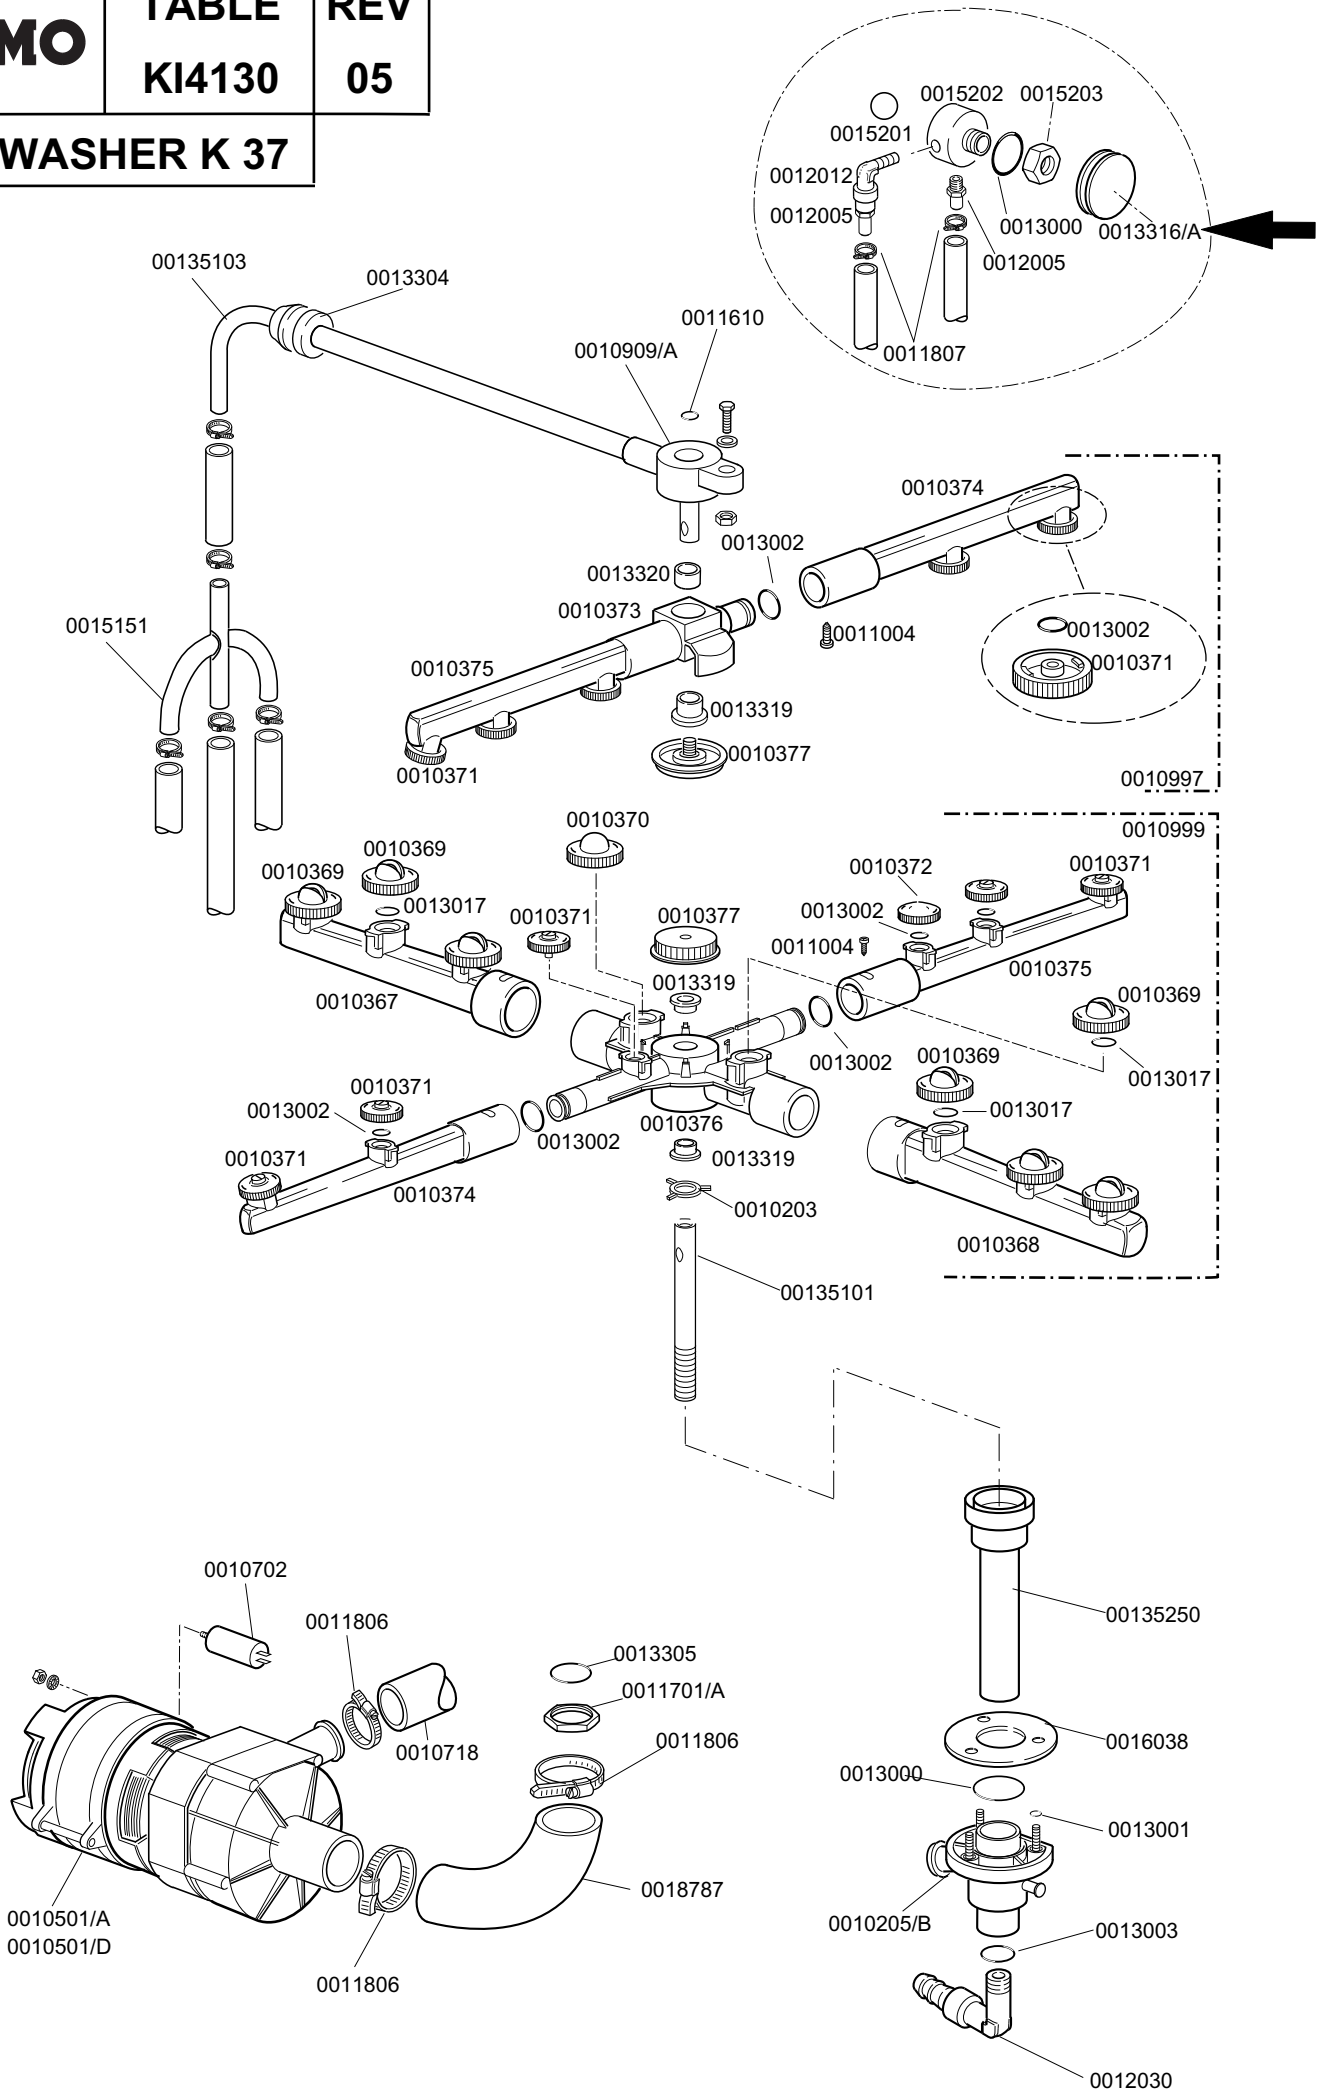

KROMO

TABLE

KI4130

REV

05

GLASSWASHER K 37