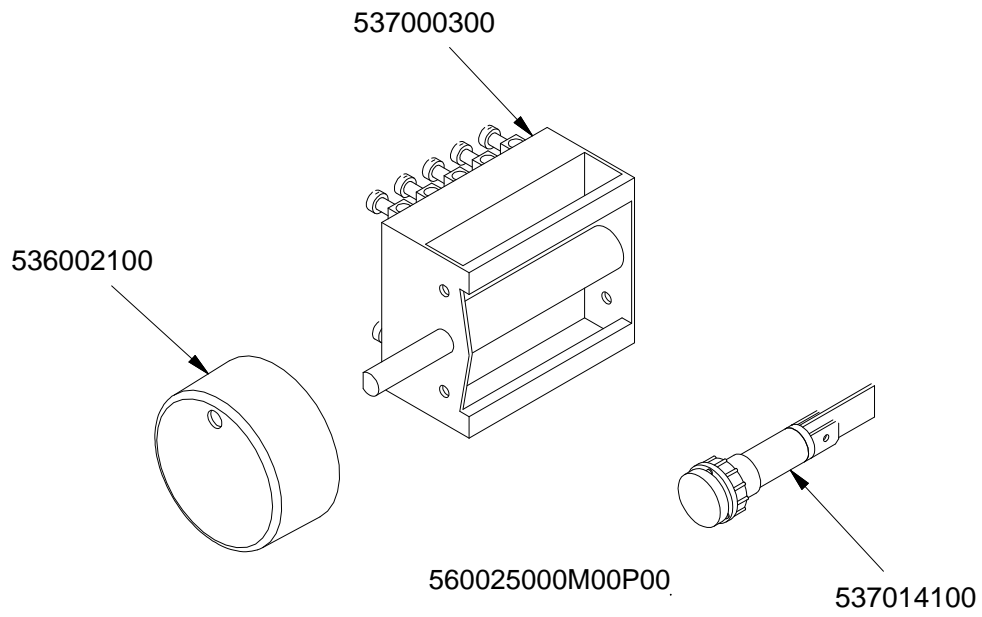

MAGIC SNACK 60

CUCINE / RANGES / HERDE / CUISINIÈRES / N° ≥ 0310

FORNO / OVEN / BACKOFEN / FOUR / CF-8 10 10/6

PORTE / DOORS / TÜREN / PORTES ≤ 0705

PC-E

Page	Pos	Code	Description
001		537002200	ELECTRICAL PLATE D.180 W1500 V230
001		537002100	ELECTRICAL PLATE D.145 W1000 V230
001		544036801	UPPER PLATE CF-10E/6 (NEW MODEL)
001		541027000	NEUTRAL SPACER 1000
001		544083201	CONTROL PANEL CFM-10ET/6
001		544036701	CONTROL PANEL CF-10ET 6PLATES (NEW)
001		537007600	TERMINAL BLOCK SINGLEPHASE 40A
001		544044301	SIDE NEW CF-10
001		531008100	ADJUSTABLE LEG H9 CHROME
002		537001600	THERMOSTAT 50-320°C SINGLEPHASE
002		537005700	OVEN COMMUTATOR CF-8/10 EL.
002		539023900	SIGN PLATE FOR OVEN TEMPERATURE
002		536013800	KNOB D.70 BLACK 6*5 WITH SPRING
002		539023100	ADHESIVE GRADUATED DISC FOR MAXI OV
002		533037600	LOCK SPRING FOR BULB
002		537014100	WHITE WARNING LIGHT 250V
002		537014200	GREEN WARNING LIGHT 250V
002		537006200	UPPER OVEN HEATING EL.1000+2000W
002		534009100	GRILL PROTECTION CF-8/10
002		534009101	
002		536011300	OVEN GASKET CF-8/10
002		537005400	OVEN BULB 15W 300°C
002		537007900	OVEN BULB-SOCKET
002		531012401	OVEN DOOR WHEEL HOLDER F.CF-8/10
002		531013600	SIDE GRID FOR MAXI/VENTILATED OVEN
002		531006700	OVEN GRID FOR CF-8/10
002		534002200	OVEN DRIPPING-PAN CF-8/10
002		537006300	LOWER OVEN HEATING EL.W1750 230CF8/
003		531009601	COMPLETE GLASS OVEN DOOR
003		544015900	INNER GLASSDOOR OF MAXI OVEN
003		544015901	INNER-DOOR FOR MAXI OVEN *GLASS*
003		536007100	INTERNAL GLASS OVEN DOOR CF-8/10
003		536007101	
003		536021800	DOOR HANDLE SPACER FOR MAXI OVEN
003		531007001	OVEN GLASS DOOR HANDLE CF-8/10
003		536007001	EXTERNAL GLASS OVEN DOOR CF8/10
003		531007301	DOOR HINGE FOR MAXI OVEN CF-8/10
003		531012701	STAINLESS STEEL OVEN DOOR 60/65LINE
003		544015700	INNER DOOR OF MAXI OVEN
003		544015701	INNER-DOOR FOR MAXI OVEN
003		544074701	S/S MAXI OVEN DOOR PANEL
003		544074702	
004		537000300	COMMUTATOR 7 POSITIONS S.49 16A
004		536002100	KNOB 7 POSITIONS SNACK
004		537014100	WHITE WARNING LIGHT 250V