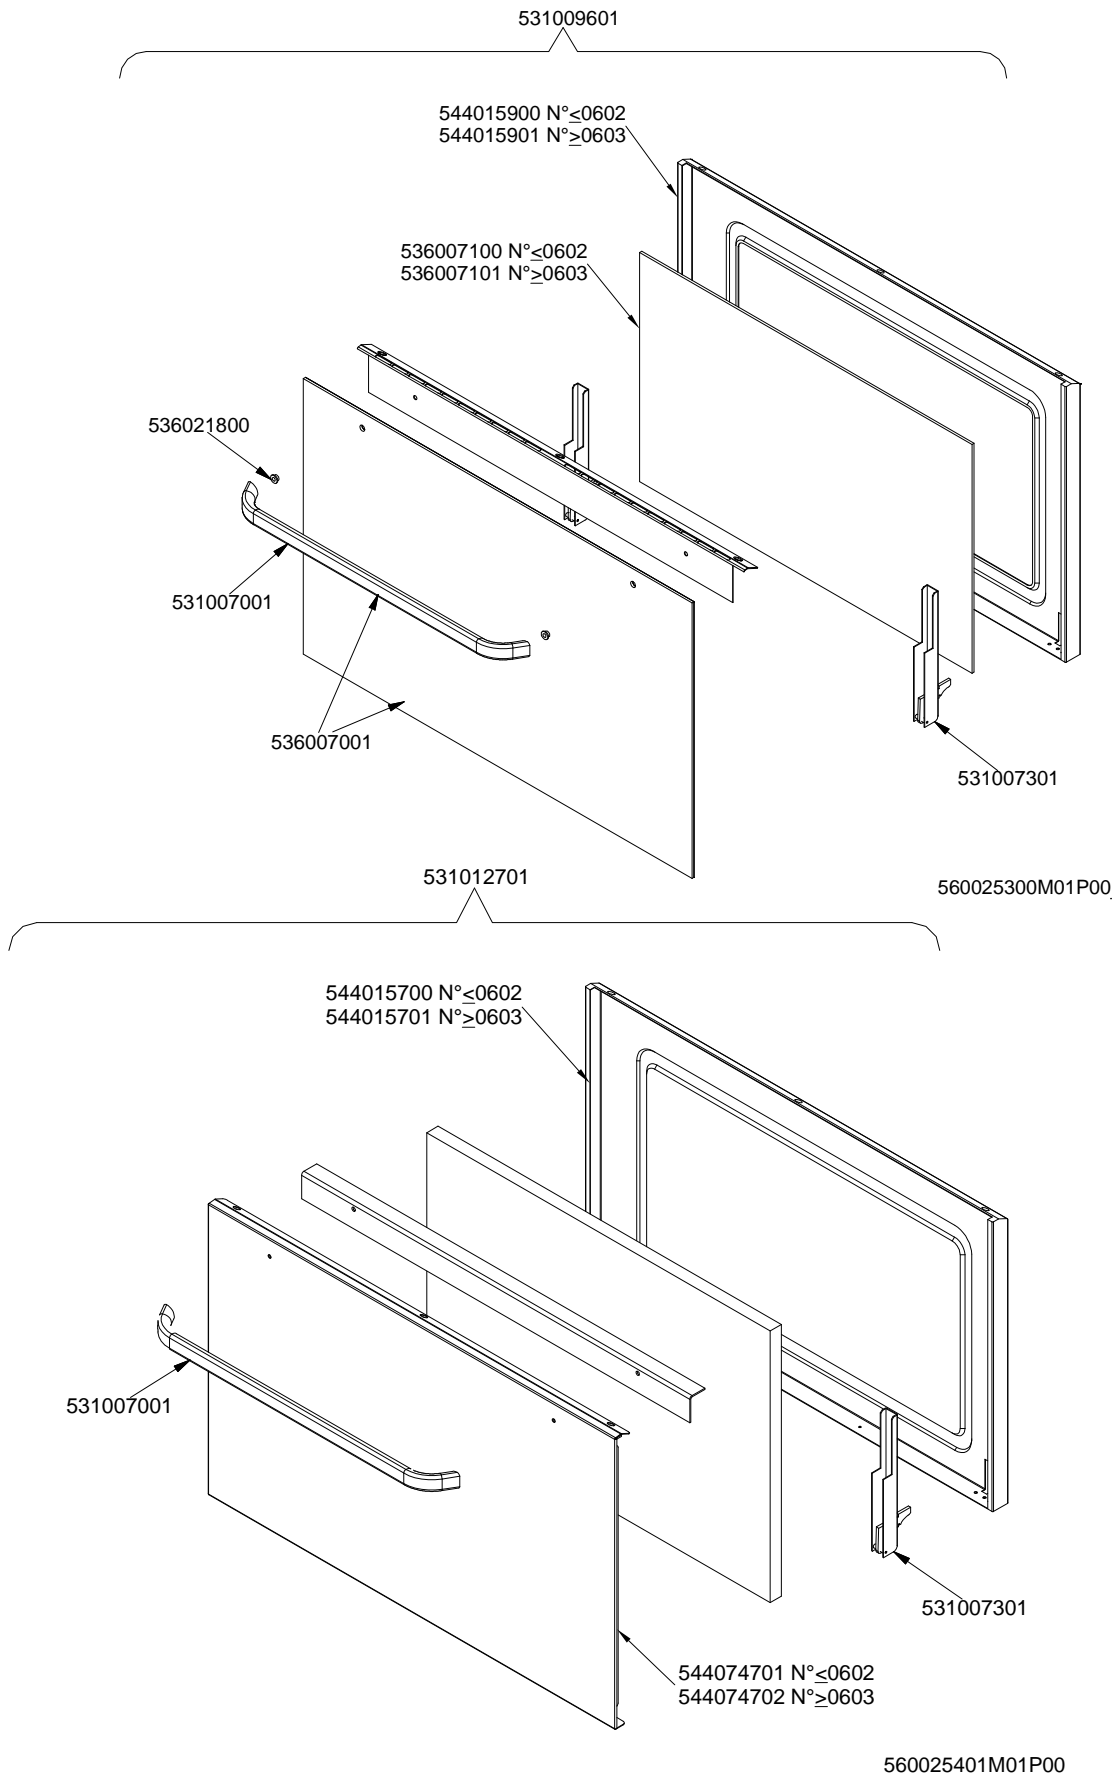

MAGIC SNACK 60

CUCINE / RANGES / HERDE / CUISINIÈRES / N° ≥ 0310

FORNO / OVEN / BACKOFEN / FOUR / CF-8 10 10/6

PORTE / DOORS / TÜREN / PORTES ≤ 0705

PC-E

Page	Pos	Code	Description
001		537002200	ELECTRICAL PLATE D.180 W1500 V230
001		537002100	ELECTRICAL PLATE D.145 W1000 V230
001		544036801	UPPER PLATE CF-10E/6 (NEW MODEL)
001		541027000	NEUTRAL SPACER 1000
001		544083201	CONTROL PANEL CFM-10ET/6
001		544036701	CONTROL PANEL CF-10ET 6PLATES (NEW)
001		537007600	TERMINAL BLOCK SINGLEPHASE 40A
001		544044301	SIDE NEW CF-10
001		531008100	ADJUSTABLE LEG H9 CHROME
002		537001600	THERMOSTAT 50-320°C SINGLEPHASE
002		537005700	OVEN COMMUTATOR CF-8/10 EL.
002		539023900	SIGN PLATE FOR OVEN TEMPERATURE
002		536013800	KNOB D.70 BLACK 6*5 WITH SPRING
002		539023100	ADHESIVE GRADUATED DISC FOR MAXI OV
002		533037600	LOCK SPRING FOR BULB
002		537014100	WHITE WARNING LIGHT 250V
002		537014200	GREEN WARNING LIGHT 250V
002		537006200	UPPER OVEN HEATING EL.1000+2000W
002		534009100	GRILL PROTECTION CF-8/10
002		534009101	
002		536011300	OVEN GASKET CF-8/10
002		537005400	OVEN BULB 15W 300°C
002		537007900	OVEN BULB-SOCKET
002		531012401	OVEN DOOR WHEEL HOLDER F.CF-8/10
002		531013600	SIDE GRID FOR MAXI/VENTILATED OVEN
002		531006700	OVEN GRID FOR CF-8/10
002		534002200	OVEN DRIPPING-PAN CF-8/10
002		537006300	LOWER OVEN HEATING EL.W1750 230CF8/
003		531009601	COMPLETE GLASS OVEN DOOR
003		544015900	INNER GLASSDOOR OF MAXI OVEN
003		544015901	INNER-DOOR FOR MAXI OVEN *GLASS*
003		536007100	INTERNAL GLASS OVEN DOOR CF-8/10
003		536007101	
003		536021800	DOOR HANDLE SPACER FOR MAXI OVEN
003		531007001	OVEN GLASS DOOR HANDLE CF-8/10
003		536007001	EXTERNAL GLASS OVEN DOOR CF8/10
003		531007301	DOOR HINGE FOR MAXI OVEN CF-8/10
003		531012701	STAINLESS STEEL OVEN DOOR 60/65LINE
003		544015700	INNER DOOR OF MAXI OVEN
003		544015701	INNER-DOOR FOR MAXI OVEN
003		544074701	S/S MAXI OVEN DOOR PANEL
003		544074702	
004		537000300	COMMUTATOR 7 POSITIONS S.49 16A
004		536002100	KNOB 7 POSITIONS SNACK
004		537014100	WHITE WARNING LIGHT 250V