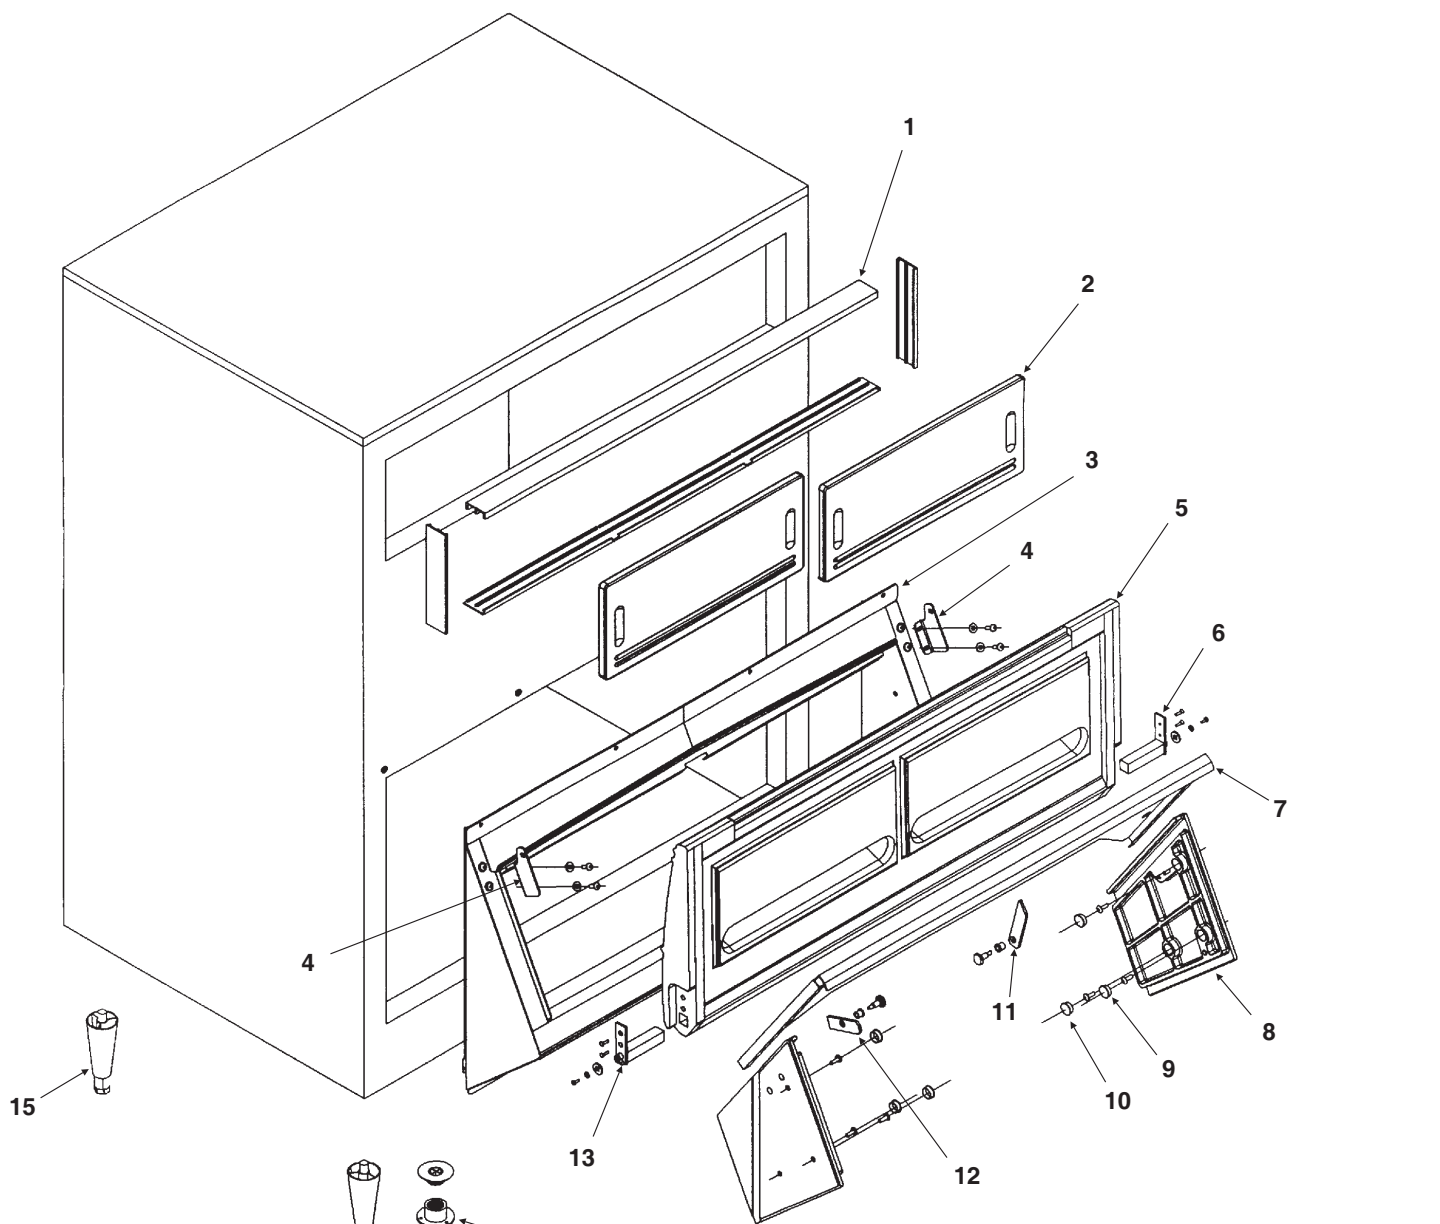

Bins, Condensers, and Accessories Service Parts

BH1356, BH1650, BH1366 & BH1666 Ice Storage Bin

Item Number	Part Number	Description	Item Number	Part Number	Description
1	02-3769-02	Track	8	02-3769-12	End plate guide (pair)
2	02-3769-16	Window	9	02-3769-13	Screws for end plate
3	02-3769-04	Lower frame assy, BH1356 or BH1650	10	02-3769-14	Plugs for end plate
	02-3769-20	Lower frame assy, BH1366 or BH1666	11	02-3769-10	Catch for end plate
4	02-3769-08	Left & right hinges (pair)	12	02-3769-15	Ice gate retainer
5	02-3769-05	Door with door hinges	13	02-3769-06	Left hinge
6	02-3769-07	Right hinge	14	02-3769-01	Plastic drain
7	02-3769-09	Ice gate, BH1356 or BH1650	15	KLP2S	Legs
	02-3769-21	Ice gate, BH1366 or BH1666		Not Illustrated	
				02-3769-18	Optional Probe tool
				02-3769-19	Optional Plastic ice shovel
				02-3775-01	Z brackets
				03-1645-01	Screw for Z brackets
				02-3769-17	Gasket (only for BH1366 or BH1666)