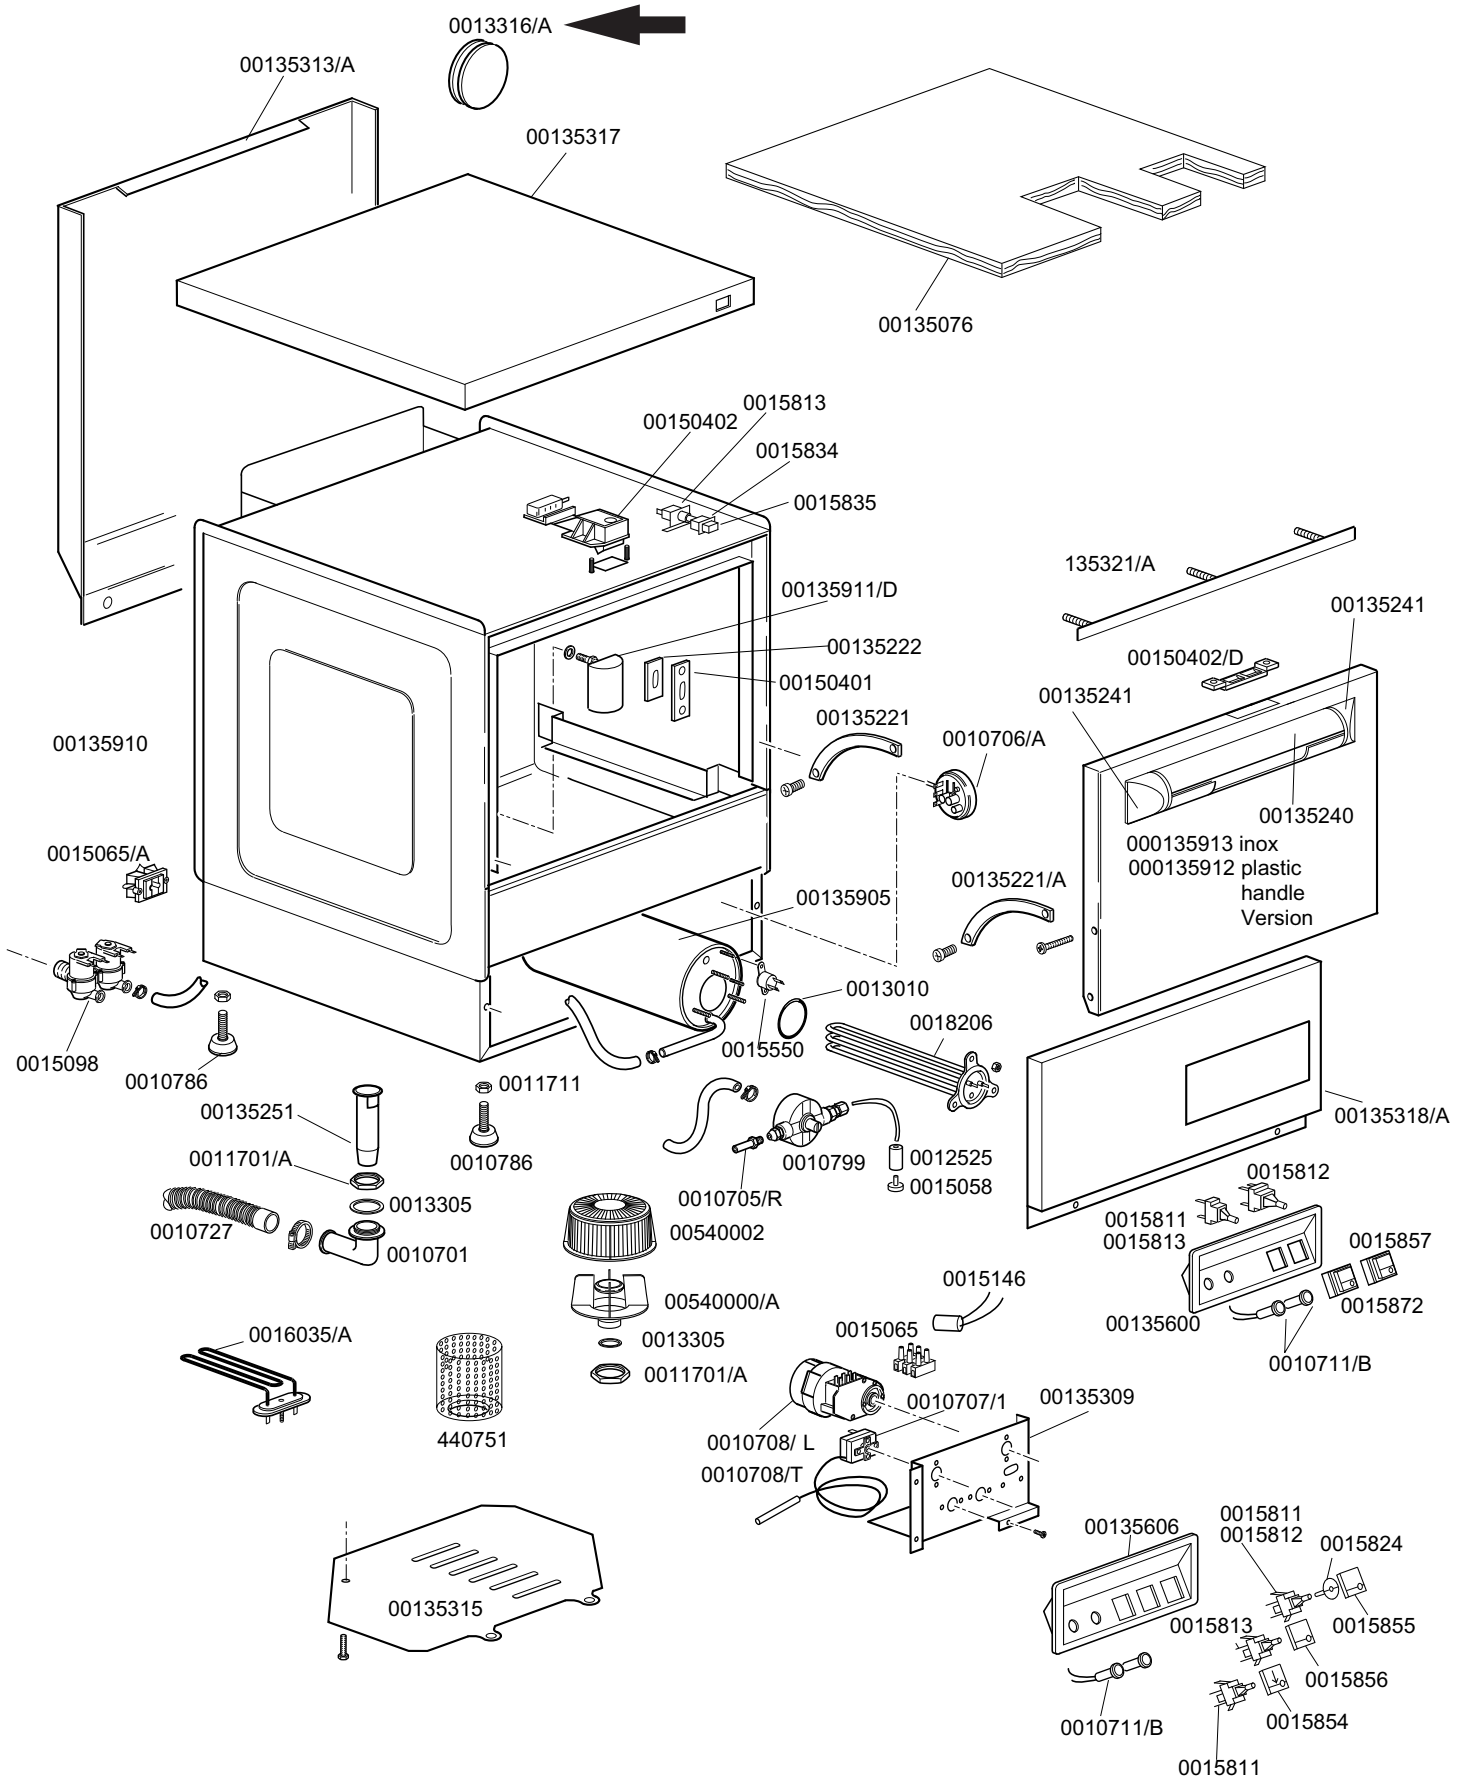

KROMO

**TABLE
KI4010**

**REV
05**

GLASSWASHER K 35

GLASSWASHER K 35

**TABLE
KI4010**

CODE	DESCRIPTION	CODE	DESCRIPTION
0010701	Drain elbow	0016035/A	1850W basin heating element
0010705/R	Pipe fitting d. 8	0018206	2400W heating element
0010706/A	Pressure switch	00440751	Inox filter for drain pump
0010707/1	0-90 TR2 thermostat	00540000/A	Filter body
0010708/L	Rapid timer 120"	00540002	Plastic filter for body d. 42
0010708/T	Rapid timer 150" 230V. 50Hz Thermos.	0013316/A	Blind gasket for DVGW hole ←
0010711/B	Fluor pilot lamp		
0010727	1,5m H2O drain liner		
0010786	40 Diam.M10X25 small black foot		
0010799	Shining product dosing device		
0011701	36x5 nut		
0011701/A	Stainless steel nut for floor drain		
0011711	M10 znc-plated nut		
0012525	Counter weight for small filter		
0013005	OR heating element gasket		
0013010	OR heating element gasket		
0013305	Drain elbow gasket		
00135076	Polystirene coat K 35		
00135221	Right door rod		
00135221/A	Left door rod		
00135222	Beating door		
00135240	Handle door in plastic		
00135241	Ending of handle K		
00135251	Overflow K 35		
00135309	Support component K 35		
00135313/A	Dorsal panel K 35		
00135315	Base protection for K 35		
00135317	Lid for K 35		
00135318/A	Lower door K 35		
00135321/A	Angular for door gasket		
00135600	2+2 instrument panel		
00135606	3+2 instrument panel		
00135905	Complete boiler		
00135910	Complete body for K 35		
00135911/D	Complete air trap		
00135912	Complete door plastic handle version		
00135913	Complete inox door		
00150401	Guide for bent rod		
00150402	Complete brass hook		
00150402/D	Block brass door hook		
0015058	Small shining product suction filter		
0015065	12 poles terminal board		
0015065/A	Cable fastener with screw		
0015098	Double solenoid valve		
0015146	Antijamming filter		
0015550	Conveyor safety thermostat		
0015811	Button fruit 16A bipolar		
0015812	Button fruit 16A		
0015813	Button fruit unip. 16A		
0015824	Green-orange cam		
0015834	Start switch		
0015835	Square start button		
0015854	Switch Q5 drain pump		
0015855	Switch Q5 yellow		
0015857	Switch Q5 green		
0015872	Switch Q7 green		