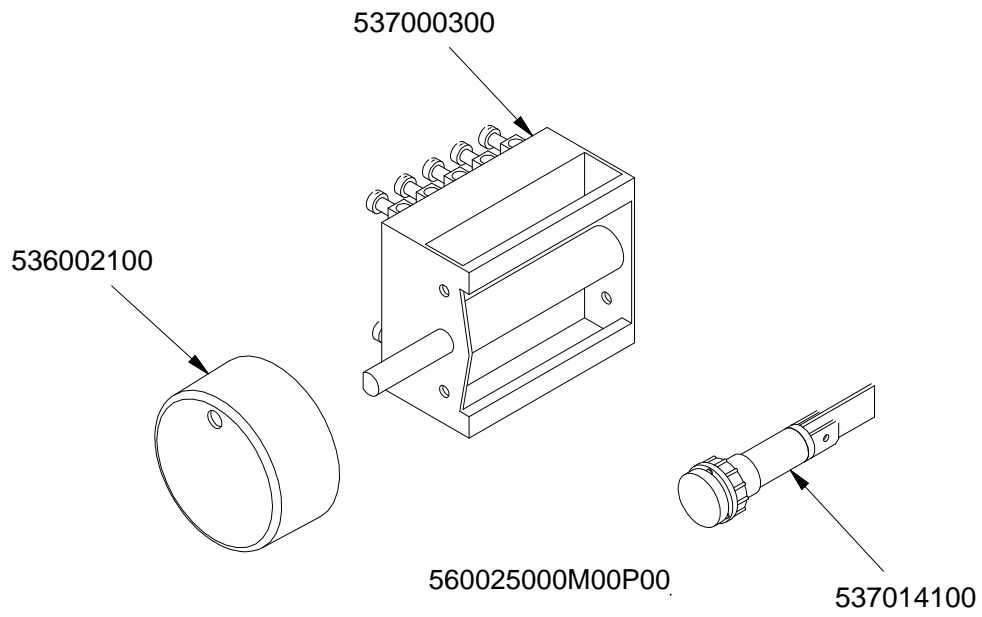

MAGIC SNACK 60

CUCINE / RANGES / HERDE / CUISINIÈRES / N° ≥ 0310

FORNO / OVEN / BACKOFEN / FOUR / CF-8 10 10/6

PORTE / DOORS / TÜREN / PORTES ≤ 0705

PC-E

Page	Pos	Code	Description
001		537002200	ELECTRICAL PLATE D.180 W1500 V230
001		537002100	ELECTRICAL PLATE D.145 W1000 V230
001		537002300	ELECTRICAL PLATE D.220 W2000 V230
001		541027000	NEUTRAL SPACER 1000
001		544043601	UPPER PLATE CF-10E
001		544083101	CONTROL PANEL FOR RANGE CFM-10ET
001		544044102	CONTROL PANEL CF-10E
001		537007700	TERMINAL BLOCK THREEPHASE 40A
001		544044301	SIDE NEW CF-10
001		531008100	ADJUSTABLE LEG H9 CHROME
002		537001600	THERMOSTAT 50-320°C SINGLEPHASE
002		537005700	OVEN COMMUTATOR CF-8/10 EL.
002		539023900	SIGN PLATE FOR OVEN TEMPERATURE
002		536013800	KNOB D.70 BLACK 6*5 WITH SPRING
002		539023100	ADHESIVE GRADUATED DISC FOR MAXI OV
002		533037600	LOCK SPRING FOR BULB
002		537014100	WHITE WARNING LIGHT 250V
002		537014200	GREEN WARNING LIGHT 250V
002		537006200	UPPER OVEN HEATING EL.1000+2000W
002		534009100	GRILL PROTECTION CF-8/10
002		534009101	
002		536011300	OVEN GASKET CF-8/10
002		537005400	OVEN BULB 15W 300°C
002		537007900	OVEN BULB-SOCKET
002		531012401	OVEN DOOR WHEEL HOLDER F.CF-8/10
002		531013600	SIDE GRID FOR MAXI/VENTILATED OVEN
002		531006700	OVEN GRID FOR CF-8/10
002		534002200	OVEN DRIPPING-PAN CF-8/10
002		537006300	LOWER OVEN HEATING EL.W1750 230CF8/
003		531009601	COMPLETE GLASS OVEN DOOR
003		544015900	INNER GLASSDOOR OF MAXI OVEN
003		544015901	INNER-DOOR FOR MAXI OVEN *GLASS*
003		536007100	INTERNAL GLASS OVEN DOOR CF-8/10
003		536007101	
003		536021800	DOOR HANDLE SPACER FOR MAXI OVEN
003		531007001	OVEN GLASS DOOR HANDLE CF-8/10
003		536007001	EXTERNAL GLASS OVEN DOOR CF8/10
003		531007301	DOOR HINGE FOR MAXI OVEN CF-8/10
003		531012701	STAINLESS STEEL OVEN DOOR 60/65LINE
003		544015700	INNER DOOR OF MAXI OVEN
003		544015701	INNER-DOOR FOR MAXI OVEN
003		544074701	S/S MAXI OVEN DOOR PANEL
003		544074702	
004		537000300	COMMUTATOR 7 POSITIONS S.49 16A
004		536002100	KNOB 7 POSITIONS SNACK
004		537014100	WHITE WARNING LIGHT 250V