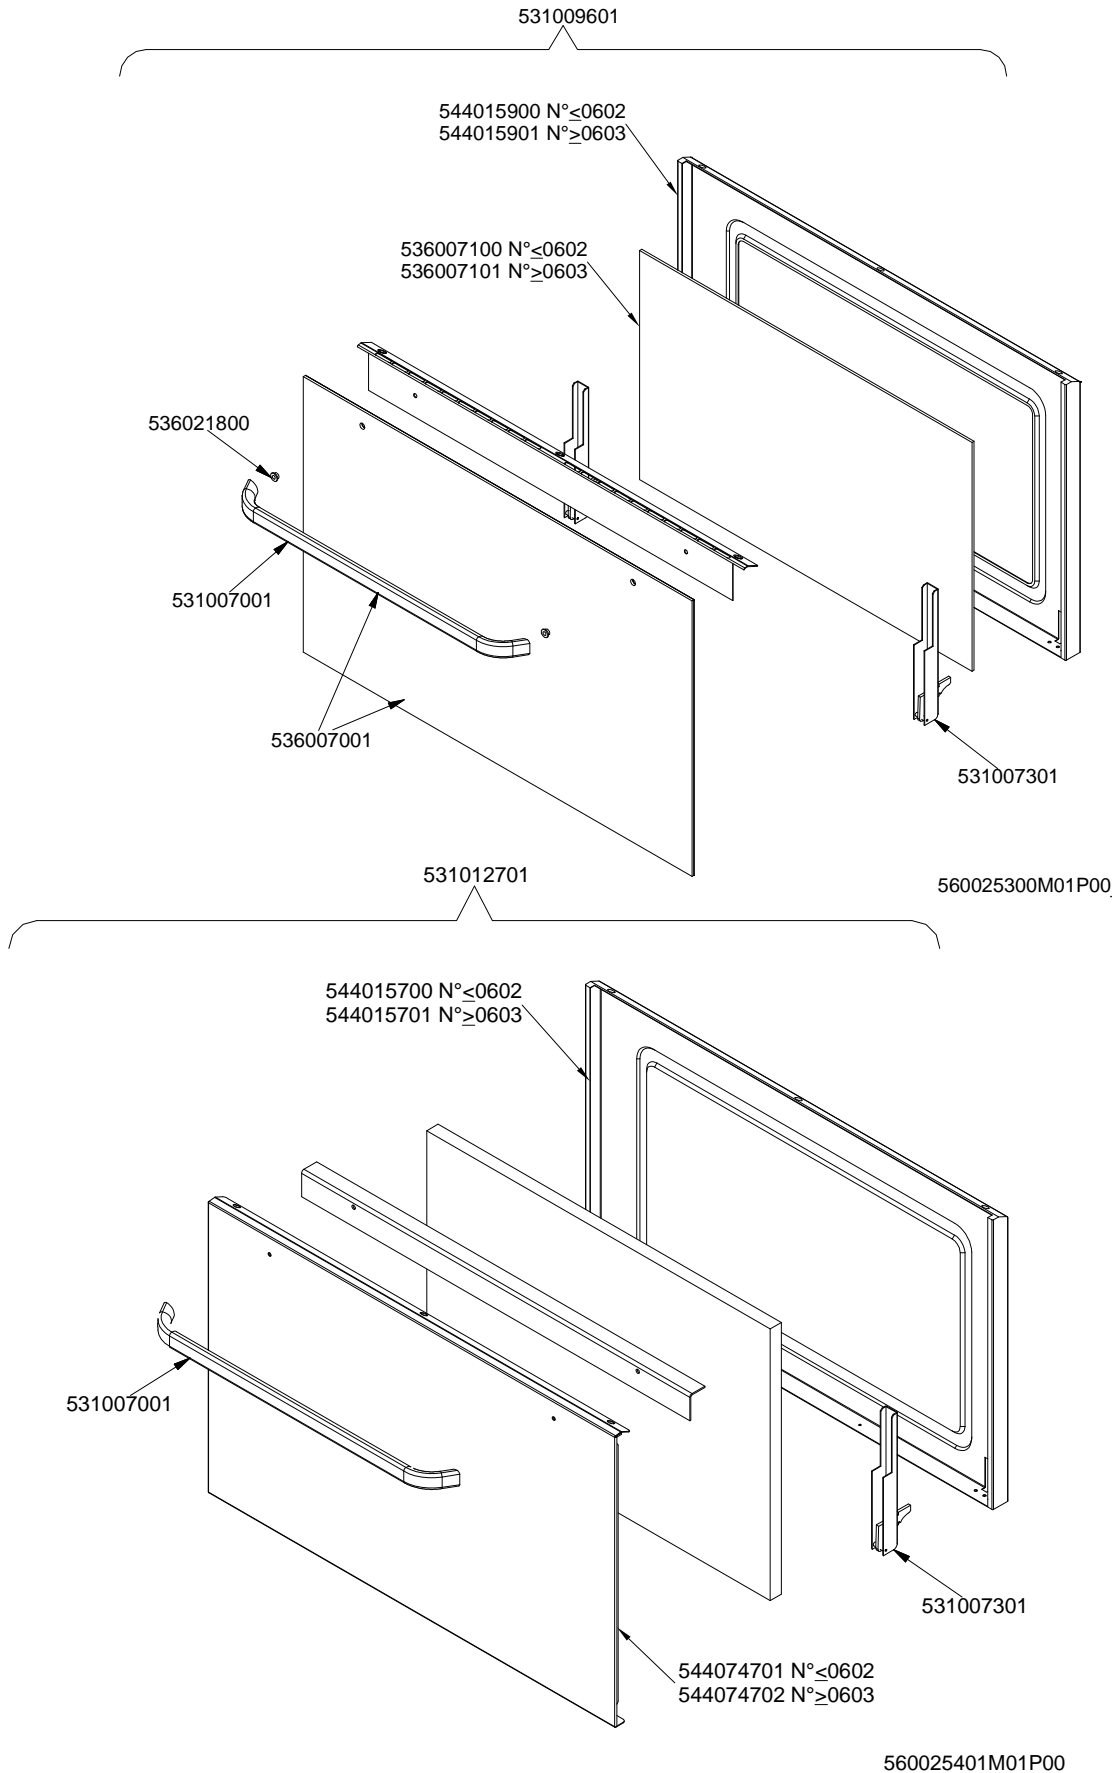

MAGIC SNACK 60

CUCINE / RANGES / HERDE / CUISINIÈRES / N° ≥ 0310

FORNO / OVEN / BACKOFEN / FOUR / CF-8 10 10/6

PORTE / DOORS / TÜREN / PORTES ≤ 0705

PC-E

Page	Pos	Code	Description
001		537002200	ELECTRICAL PLATE D.180 W1500 V230
001		537002100	ELECTRICAL PLATE D.145 W1000 V230
001		537002300	ELECTRICAL PLATE D.220 W2000 V230
001		541027000	NEUTRAL SPACER 1000
001		544043601	UPPER PLATE CF-10E
001		544083101	CONTROL PANEL FOR RANGE CFM-10ET
001		544044102	CONTROL PANEL CF-10E
001		537007700	TERMINAL BLOCK THREEPHASE 40A
001		544044301	SIDE NEW CF-10
001		531008100	ADJUSTABLE LEG H9 CHROME
002		537001600	THERMOSTAT 50-320°C SINGLEPHASE
002		537005700	OVEN COMMUTATOR CF-8/10 EL.
002		539023900	SIGN PLATE FOR OVEN TEMPERATURE
002		536013800	KNOB D.70 BLACK 6*5 WITH SPRING
002		539023100	ADHESIVE GRADUATED DISC FOR MAXI OV
002		533037600	LOCK SPRING FOR BULB
002		537014100	WHITE WARNING LIGHT 250V
002		537014200	GREEN WARNING LIGHT 250V
002		537006200	UPPER OVEN HEATING EL.1000+2000W
002		534009100	GRILL PROTECTION CF-8/10
002		534009101	
002		536011300	OVEN GASKET CF-8/10
002		537005400	OVEN BULB 15W 300°C
002		537007900	OVEN BULB-SOCKET
002		531012401	OVEN DOOR WHEEL HOLDER F.CF-8/10
002		531013600	SIDE GRID FOR MAXI/VENTILATED OVEN
002		531006700	OVEN GRID FOR CF-8/10
002		534002200	OVEN DRIPPING-PAN CF-8/10
002		537006300	LOWER OVEN HEATING EL.W1750 230CF8/
003		531009601	COMPLETE GLASS OVEN DOOR
003		544015900	INNER GLASSDOOR OF MAXI OVEN
003		544015901	INNER-DOOR FOR MAXI OVEN *GLASS*
003		536007100	INTERNAL GLASS OVEN DOOR CF-8/10
003		536007101	
003		536021800	DOOR HANDLE SPACER FOR MAXI OVEN
003		531007001	OVEN GLASS DOOR HANDLE CF-8/10
003		536007001	EXTERNAL GLASS OVEN DOOR CF8/10
003		531007301	DOOR HINGE FOR MAXI OVEN CF-8/10
003		531012701	STAINLESS STEEL OVEN DOOR 60/65LINE
003		544015700	INNER DOOR OF MAXI OVEN
003		544015701	INNER-DOOR FOR MAXI OVEN
003		544074701	S/S MAXI OVEN DOOR PANEL
003		544074702	
004		537000300	COMMUTATOR 7 POSITIONS S.49 16A
004		536002100	KNOB 7 POSITIONS SNACK
004		537014100	WHITE WARNING LIGHT 250V