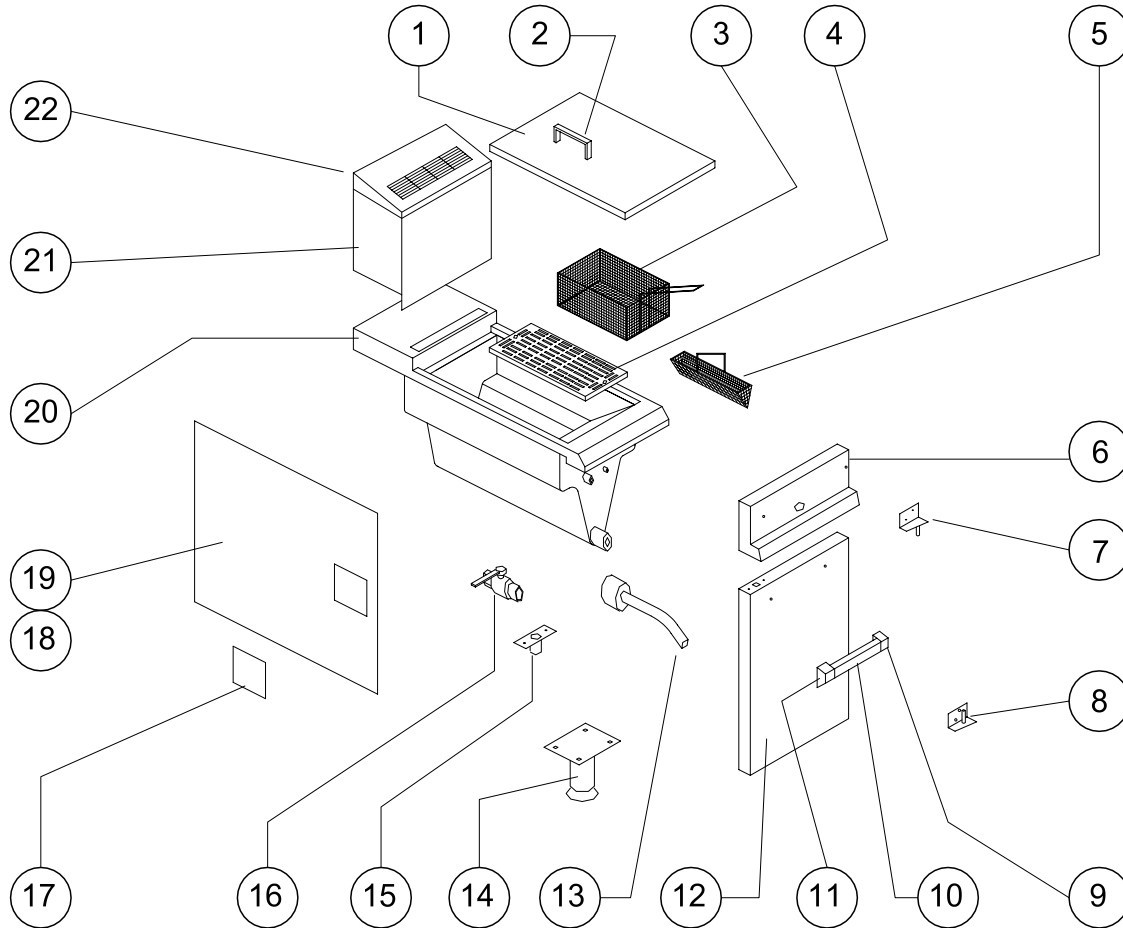

G1808X, G1838X & G1848X FRYERS

G1808X SPARES

FITMENTS

Item	Spares No.	Description
1.	537300070	Dust Cover c/w Handle
2.	531313050	Dust Cover Handle
3.	531312010	Chip Basket
4.	537320020	Fish Grid
5.	537320220	Pan Strainer
6.	537320370	Control Panel
7.	537320070	Top Door Hinge
8.	537320080	Bottom Door Hinge
9.	531880190	RH Handle Brkt c/w Gasket
10.	534500050	Door Handle
11.	531880180	LH Handle Brkt c/w Gasket

Item	Spares No.	Description
12.	537320340	Door Assembly
13.	534510070	Drain Tube Assembly
14.	531313080	Leg c/w Adjustable Foot
15.	531313030	Door Catch
16.	534510060	Drain Valve
17.	534510040	Cover Plate for Side Panel
18.	537320050	Outer Side Panel - LH
19.	537320060	Outer Side Panel - RH
20.	537320360	Pan and Hob Assembly
21.	537320350	Flue Uptake Assembly
22.	537320380	Flue Cap

G1808X SPARES

CONTROLS

Item	Spares No.	Description
1.	537310040	Phial Guard (Operating T'stat)
2.	537310050	Phial Guard (Safety T'stat)
3.	537320200	Igniter
4.	537300060	Safety Thermostat
5.	537320120	Operating Thermostat
6.	537320310	Knob for Operating T'stat
7.	537320190	Leads for Safety T'stat
8.	531134470	Interrupter
9.	531310130	On/Off Knob
10.	537320100	Multifunctional Control (Nat.)
11.	537320110	Multifunctional Control (Prop.)
12.	537320140	Injector (Natural Gas)

Item	Spares No.	Description
13.	537320150	Injector (Propane Gas)
14.	537320170	Thermocouple
15.	537320180	Thermopile
16.	537320230	Pilot Jet (Natural Gas)
17.	537320245	Pilot Jet (Propane Gas)
18.	537320160	Pilot Assembly (Natural Gas)
19.	537320165	Pilot Assembly (Propane Gas)
20.	537320130	Burner Assembly
21.	537320235	Cross Lighter Pilot Jet (Prop.)
22.	537320210	Cross Lighting Assembly (Nat.)
23.	537320215	Cross Lighting Assy (Propane)
24.	537320230	Cross Lighter Pilot Jet (Nat.)