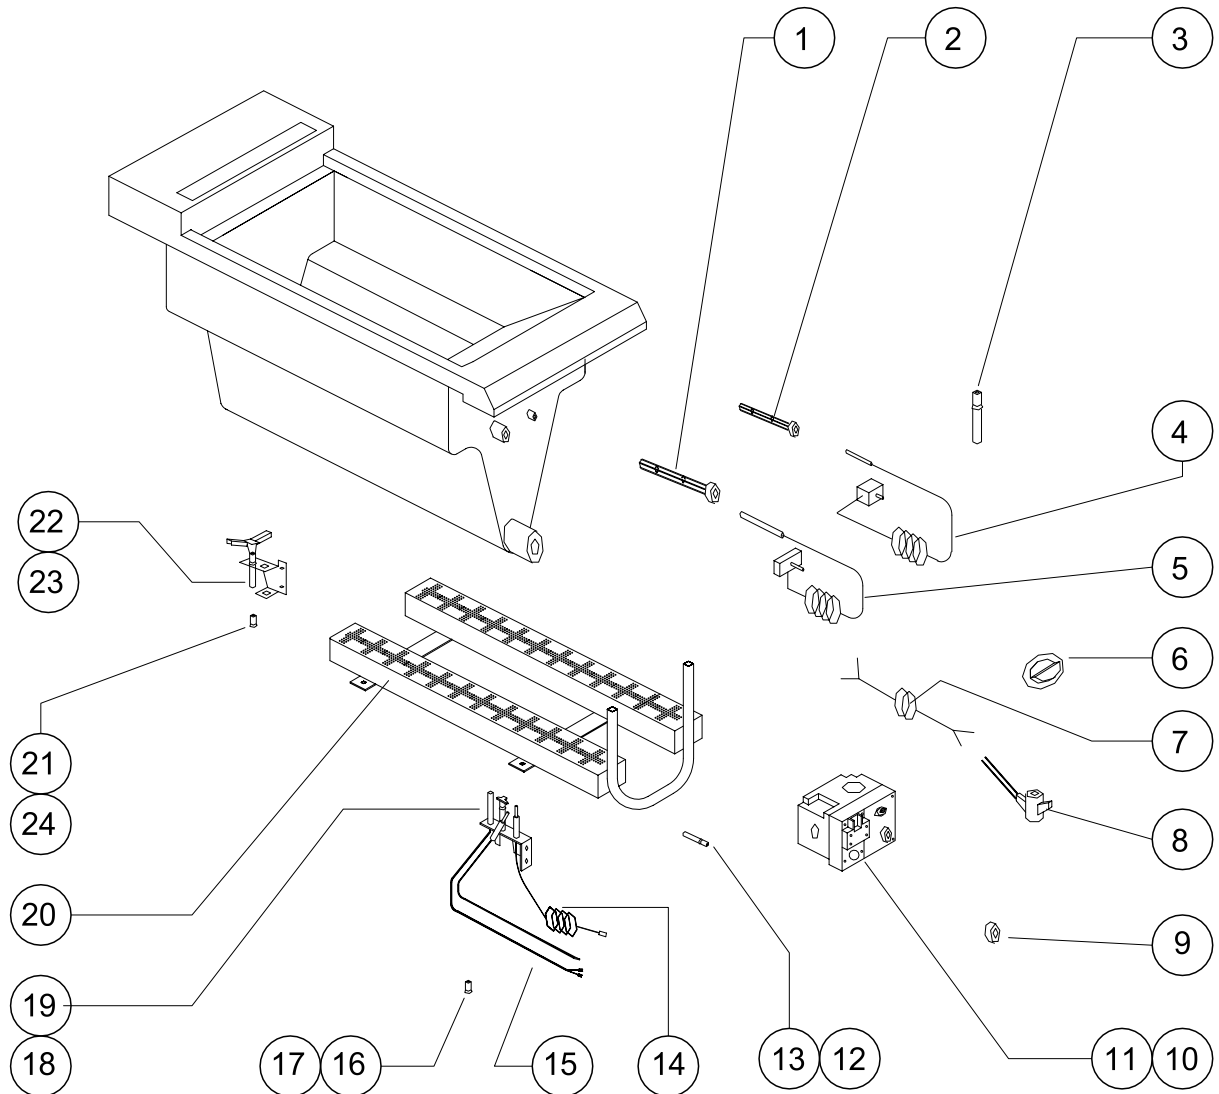

G1808X, G1838X & G1848X FRYERS

G1808X SPARES

FITMENTS

Item	Spares No.	Description
1.	537300070	Dust Cover c/w Handle
2.	531313050	Dust Cover Handle
3.	531312010	Chip Basket
4.	537320020	Fish Grid
5.	537320220	Pan Strainer
6.	537320370	Control Panel
7.	537320070	Top Door Hinge
8.	537320080	Bottom Door Hinge
9.	531880190	RH Handle Brkt c/w Gasket
10.	534500050	Door Handle
11.	531880180	LH Handle Brkt c/w Gasket

Item	Spares No.	Description
12.	537320340	Door Assembly
13.	534510070	Drain Tube Assembly
14.	531313080	Leg c/w Adjustable Foot
15.	531313030	Door Catch
16.	534510060	Drain Valve
17.	534510040	Cover Plate for Side Panel
18.	537320050	Outer Side Panel - LH
19.	537320060	Outer Side Panel - RH
20.	537320360	Pan and Hob Assembly
21.	537320350	Flue Uptake Assembly
22.	537320380	Flue Cap

G1808X SPARES

CONTROLS

Item	Spares No.	Description
1.	537310040	Phial Guard (Operating T'stat)
2.	537310050	Phial Guard (Safety T'stat)
3.	537320200	Igniter
4.	537300060	Safety Thermostat
5.	537320120	Operating Thermostat
6.	537320310	Knob for Operating T'stat
7.	537320190	Leads for Safety T'stat
8.	531134470	Interrupter
9.	531310130	On/Off Knob
10.	537320100	Multifunctional Control (Nat.)
11.	537320110	Multifunctional Control (Prop.)
12.	537320140	Injector (Natural Gas)

Item	Spares No.	Description
13.	537320150	Injector (Propane Gas)
14.	537320170	Thermocouple
15.	537320180	Thermopile
16.	537320230	Pilot Jet (Natural Gas)
17.	537320245	Pilot Jet (Propane Gas)
18.	537320160	Pilot Assembly (Natural Gas)
19.	537320165	Pilot Assembly (Propane Gas)
20.	537320130	Burner Assembly
21.	537320235	Cross Lighter Pilot Jet (Prop.)
22.	537320210	Cross Lighting Assembly (Nat.)
23.	537320215	Cross Lighting Assy (Propane)
24.	537320230	Cross Lighter Pilot Jet (Nat.)