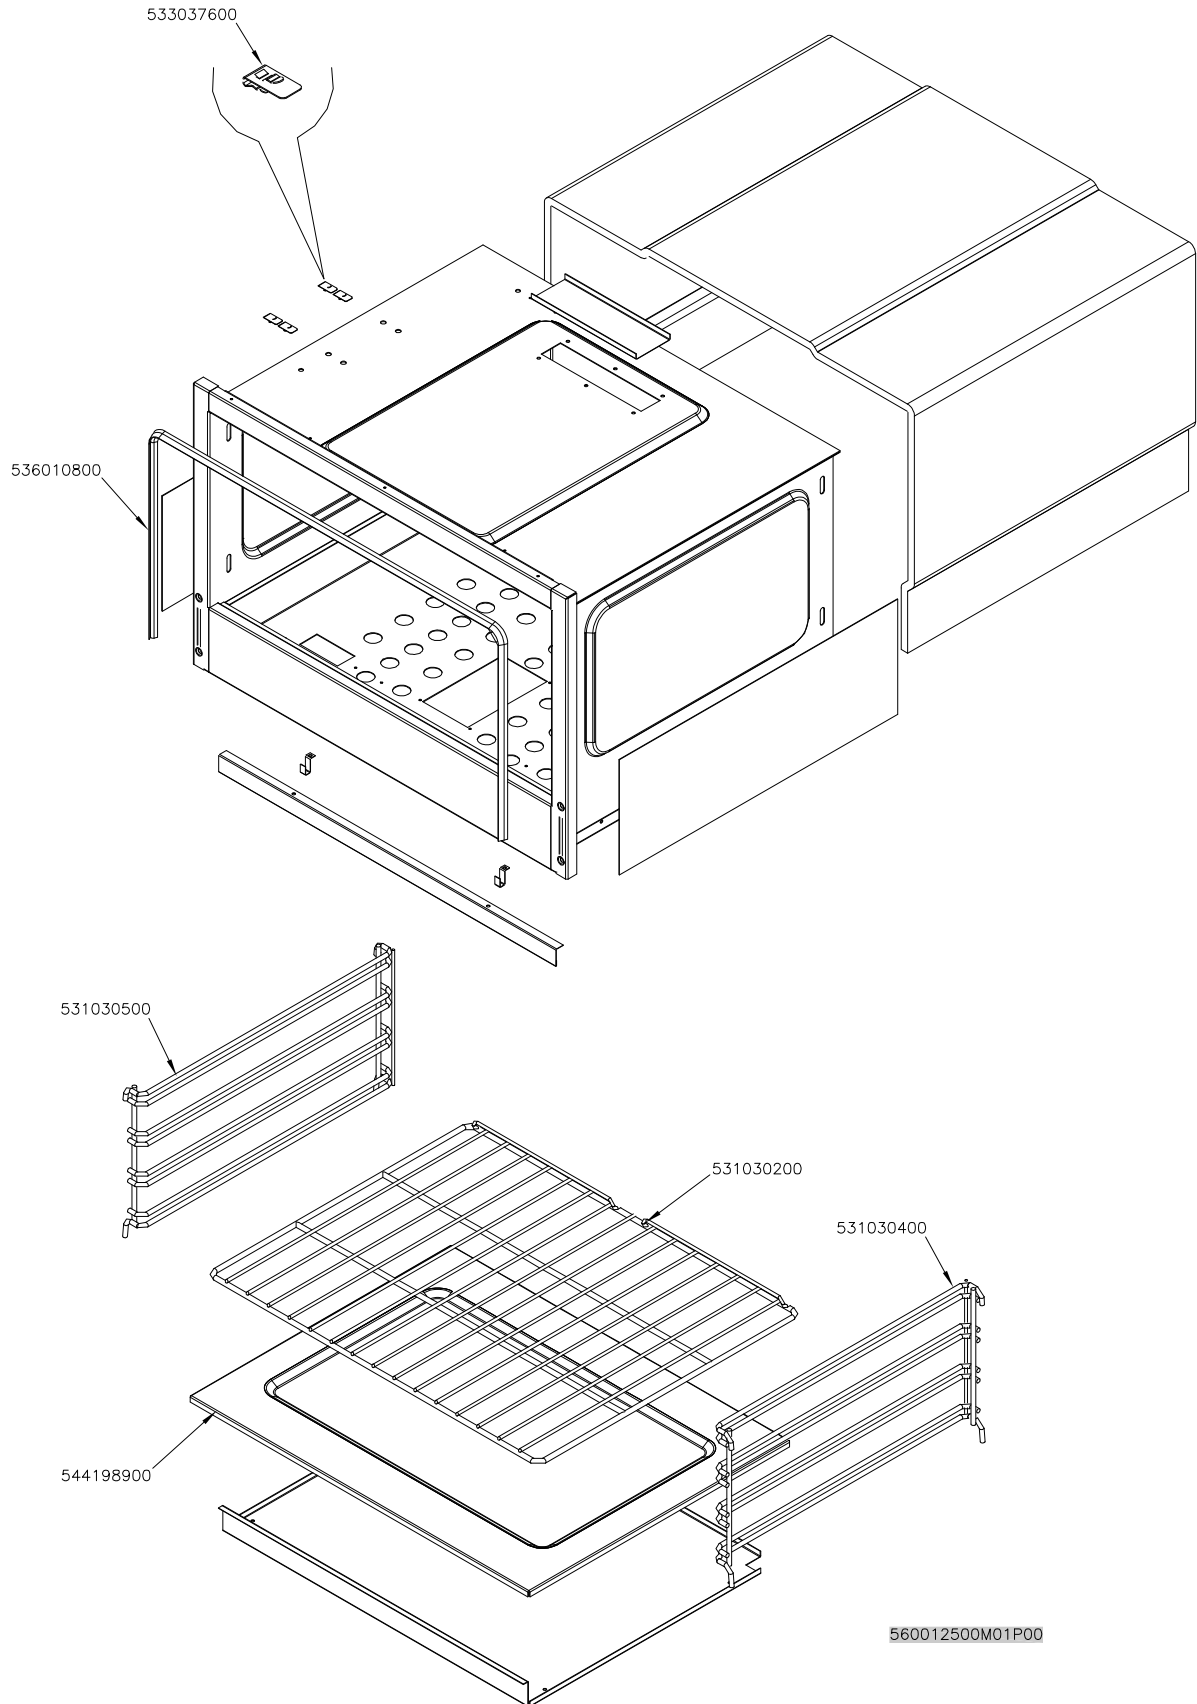

SUPERLOTUS 70₂0601

CUCINE / RANGES / HERDE / CUISINIÈRES
FORNO / OVEN / BACKOFEN / FOUR

ELETTORICO / ELECTRICAL / ELEKTRO / ELECTRIQUE / GN 2/1