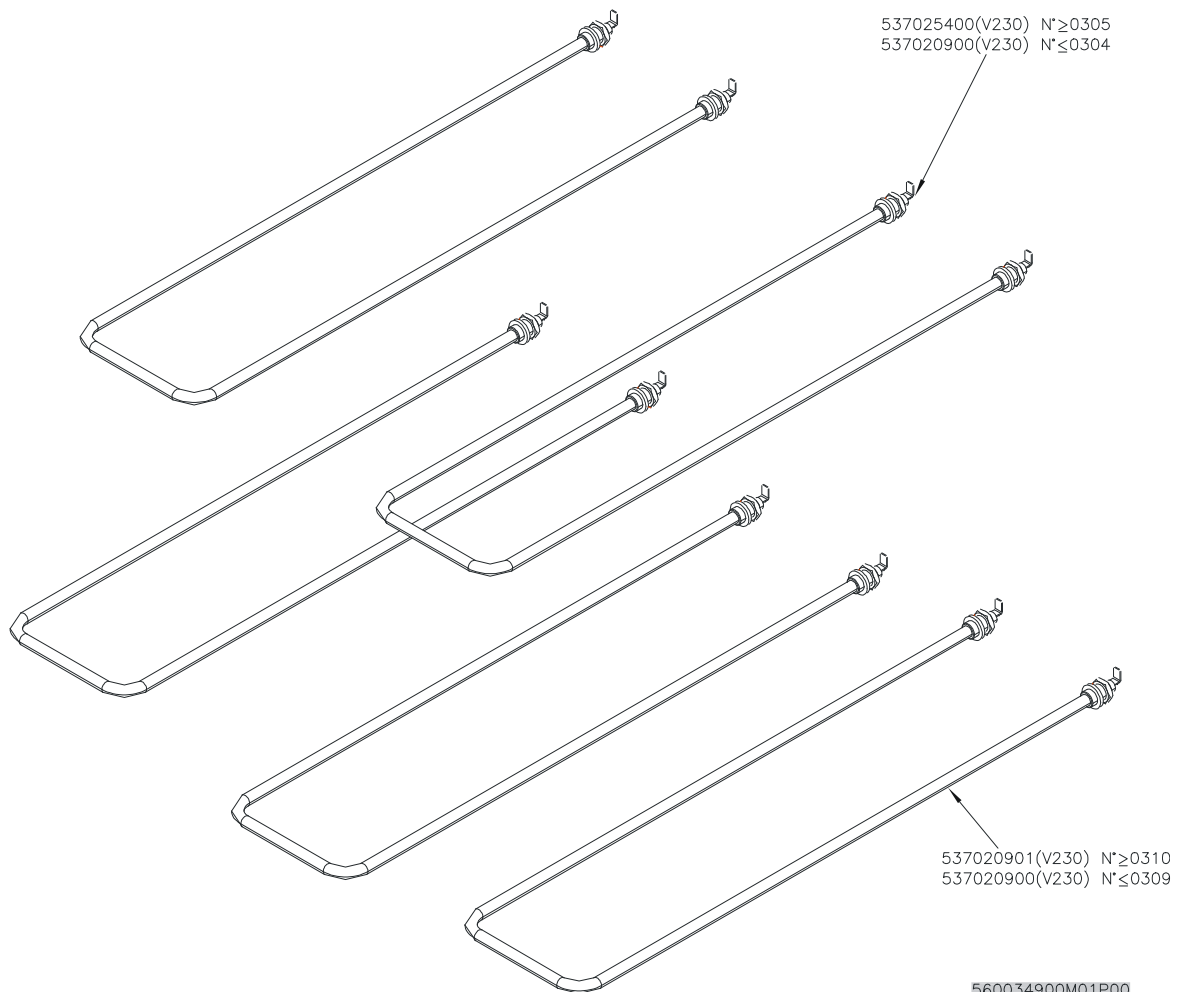

CUCINE / RANGES / HERDE / CUISINIÈRES
FORNO / OVEN / BACKOFEN / FOUR

ELETTRICO / ELECTRICAL / ELEKTRO / ELECTRIQUE / GN 2/1

560034900M01P00

PC-E CF-E

Page	Pos	Code	Description
001		541097100	NEUTRAL SPACER 78
001		537017000	PLATE 220X220 W2600 V230
001		537007700	TERMINAL BLOCK THREEPHASE 40A
001		544191200	UPPER PLATE PC-78E SQUARE PLATE
001		537019900	PLATE D.220 W2600 V230
001		544190900	UPPER PLATE PC-78E ROUND PLATE
001		541104500	CONTROL PANEL CF4-78E
001		544173300	LEFT SIDE PANEL RANGE S.70
001		536005200	INOX LEG 2" 120-180 M10
001		544173200	RIGHT SIDE PANEL RANGE S.70
002		544187100	OVEN INNER DOOR GN 2/1 S.70
002		531022800	LEFT OVEN DOOR HINGE S.70
002		531022900	HINGE DOOR WHEEL HOLDER S.70
002		531022700	RIGHT OVEN DOOR HINGE 70LINE
002		544186900	OVEN DOOR GN 2/1 S.70
002		531013100	OVEN DOOR HANDLE OF 70/90-LINE
002		541102300	GAS OVEN INNER DOOR GN 3/1 S.70
002		544187000	OVEN DOOR GN 3/1 S.70
003		533037600	LOCK SPRING FOR BULB
003		536010800	OVEN GASKET GN 2/1 (1261)
003		531030500	LHD SUPPORT GRID FOR OVEN OF 70LINE
003		531030200	OVEN GRID GN 2/1 FOR 70 LINE
003		531030400	RHD SUPPORT GRID FOR OVEN OF 70LINE
003		544198900	70 ELECTRICAL OVEN BOTTOM GN2/1
004		537012800	SAFETY THERMOSTAT 420°C THREEPHASE
004		536019700	BLACK KNOB §70 PIN §6*5
004		539023800	SIGN PLATE FOR OVEN TIMER
004		539018800	INDEX FOR OVEN KNOB
004		539023900	SIGN PLATE FOR OVEN TEMPERATURE
004		537014100	WHITE WARNING LIGHT 250V
004		537014200	GREEN WARNING LIGHT 250V
004		536013800	KNOB D.70 BLACK 6*5 WITH SPRING
004		539023600	ADHESIVE GRADUATED DISC FOR KNOB
004		537000900	THERMOSTAT 50-320°C THREEPHASE
004		537001200	FIXING BRACKET FOR THERMOSTAT/COMM.
004		537000200	COMMUTATOR 1 POS. 3PHASE S.49 16A
004		539017900	ADHESIVE GRADUATED DISC FOR KNOB
004		533023600	TAP PLUG §10 M16*1, 5CH19
004		533039300	BICONE §10
004		533010800	TUBE NUT D.10 M16*1,5
004		537025400	OVEN UPPER HEAT.EL.W700 V230 70LINE
004		537020900	HEATING ELEMENT 1000W 230V OVEN S70
004		537020901	HEATING ELEMENT 1200W 230V OVEN S70
005		539018900	INDEX FOR KNOB
005		536019700	BLACK KNOB §70 PIN §6*5
005		537000300	COMMUTATOR 7 POSITIONS S.49 16A
005		536013800	KNOB D.70 BLACK 6*5 WITH SPRING
005		539018100	ADHESIVE GRADUATED DISC FOR KNOB
005		537014100	WHITE WARNING LIGHT 250V