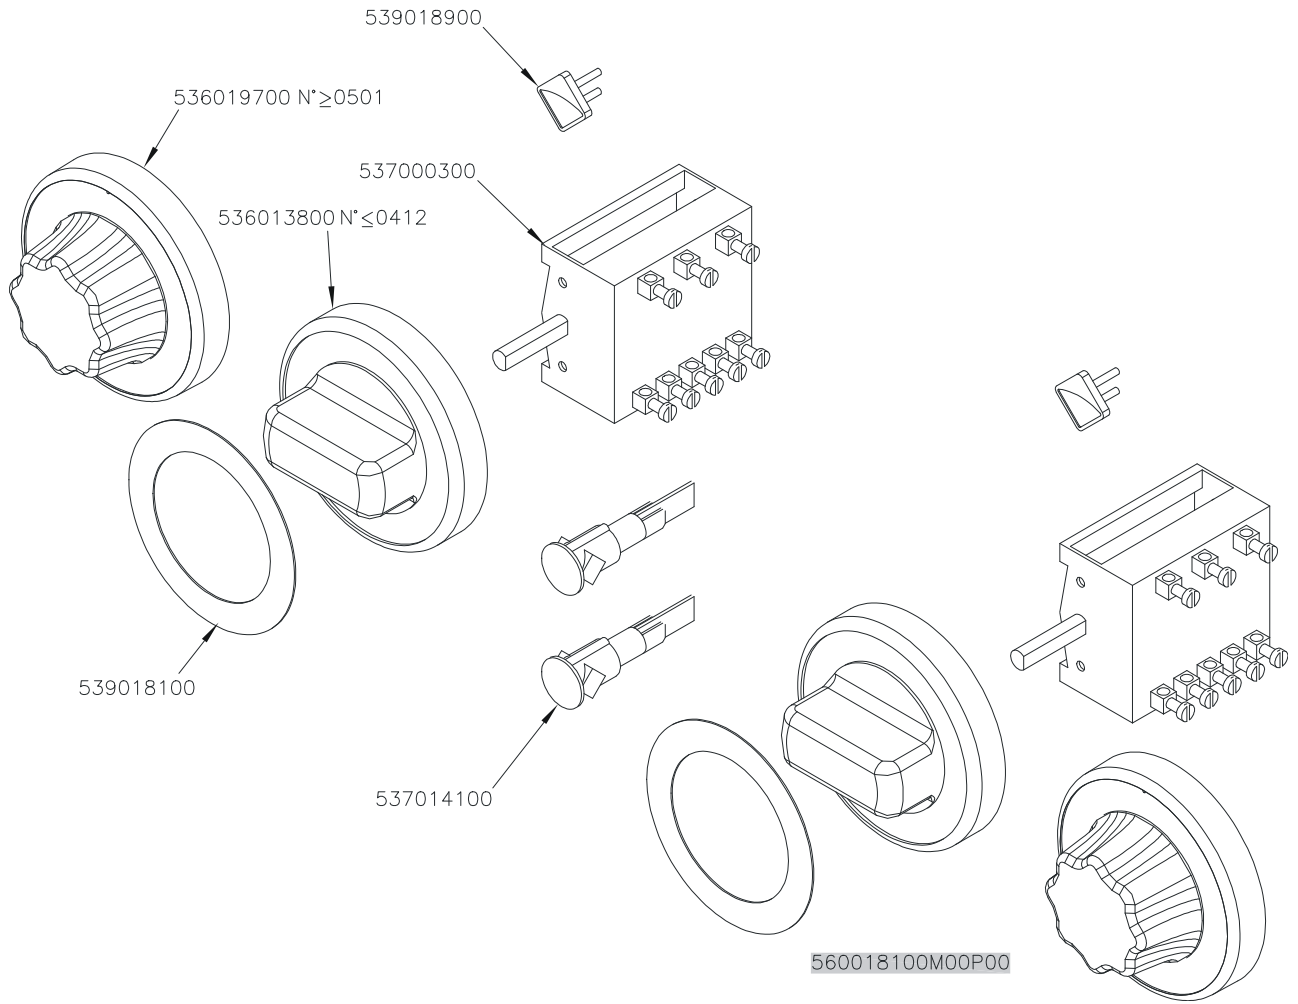

CUCINE / RANGES / HERDE / CUISINIÈRES
FORNO / OVEN / BACKOFEN / FOUR

ELETTRICO / ELECTRICAL / ELEKTRO / ELECTRIQUE / GN 2/1

560034900M01P00

PC-E CF-E

Page	Pos	Code	Description
001		541097100	NEUTRAL SPACER 78
001		537017000	PLATE 220X220 W2600 V230
001		537007700	TERMINAL BLOCK THREEPHASE 40A
001		544191200	UPPER PLATE PC-78E SQUARE PLATE
001		537019900	PLATE D.220 W2600 V230
001		544190900	UPPER PLATE PC-78E ROUND PLATE
001		541104500	CONTROL PANEL CF4-78E
001		544173300	LEFT SIDE PANEL RANGE S.70
001		536005200	INOX LEG 2" 120-180 M10
001		544173200	RIGHT SIDE PANEL RANGE S.70
002		544187100	OVEN INNER DOOR GN 2/1 S.70
002		531022800	LEFT OVEN DOOR HINGE S.70
002		531022900	HINGE DOOR WHEEL HOLDER S.70
002		531022700	RIGHT OVEN DOOR HINGE 70LINE
002		544186900	OVEN DOOR GN 2/1 S.70
002		531013100	OVEN DOOR HANDLE OF 70/90-LINE
002		541102300	GAS OVEN INNER DOOR GN 3/1 S.70
002		544187000	OVEN DOOR GN 3/1 S.70
003		533037600	LOCK SPRING FOR BULB
003		536010800	OVEN GASKET GN 2/1 (1261)
003		531030500	LHD SUPPORT GRID FOR OVEN OF 70LINE
003		531030200	OVEN GRID GN 2/1 FOR 70 LINE
003		531030400	RHD SUPPORT GRID FOR OVEN OF 70LINE
003		544198900	70 ELECTRICAL OVEN BOTTOM GN2/1
004		537012800	SAFETY THERMOSTAT 420°C THREEPHASE
004		536019700	BLACK KNOB §70 PIN §6*5
004		539023800	SIGN PLATE FOR OVEN TIMER
004		539018800	INDEX FOR OVEN KNOB
004		539023900	SIGN PLATE FOR OVEN TEMPERATURE
004		537014100	WHITE WARNING LIGHT 250V
004		537014200	GREEN WARNING LIGHT 250V
004		536013800	KNOB D.70 BLACK 6*5 WITH SPRING
004		539023600	ADHESIVE GRADUATED DISC FOR KNOB
004		537000900	THERMOSTAT 50-320°C THREEPHASE
004		537001200	FIXING BRACKET FOR THERMOSTAT/COMM.
004		537000200	COMMUTATOR 1 POS. 3PHASE S.49 16A
004		539017900	ADHESIVE GRADUATED DISC FOR KNOB
004		533023600	TAP PLUG §10 M16*1, 5CH19
004		533039300	BICONE §10
004		533010800	TUBE NUT D.10 M16*1,5
004		537025400	OVEN UPPER HEAT.EL.W700 V230 70LINE
004		537020900	HEATING ELEMENT 1000W 230V OVEN S70
004		537020901	HEATING ELEMENT 1200W 230V OVEN S70
005		539018900	INDEX FOR KNOB
005		536019700	BLACK KNOB §70 PIN §6*5
005		537000300	COMMUTATOR 7 POSITIONS S.49 16A
005		536013800	KNOB D.70 BLACK 6*5 WITH SPRING
005		539018100	ADHESIVE GRADUATED DISC FOR KNOB
005		537014100	WHITE WARNING LIGHT 250V