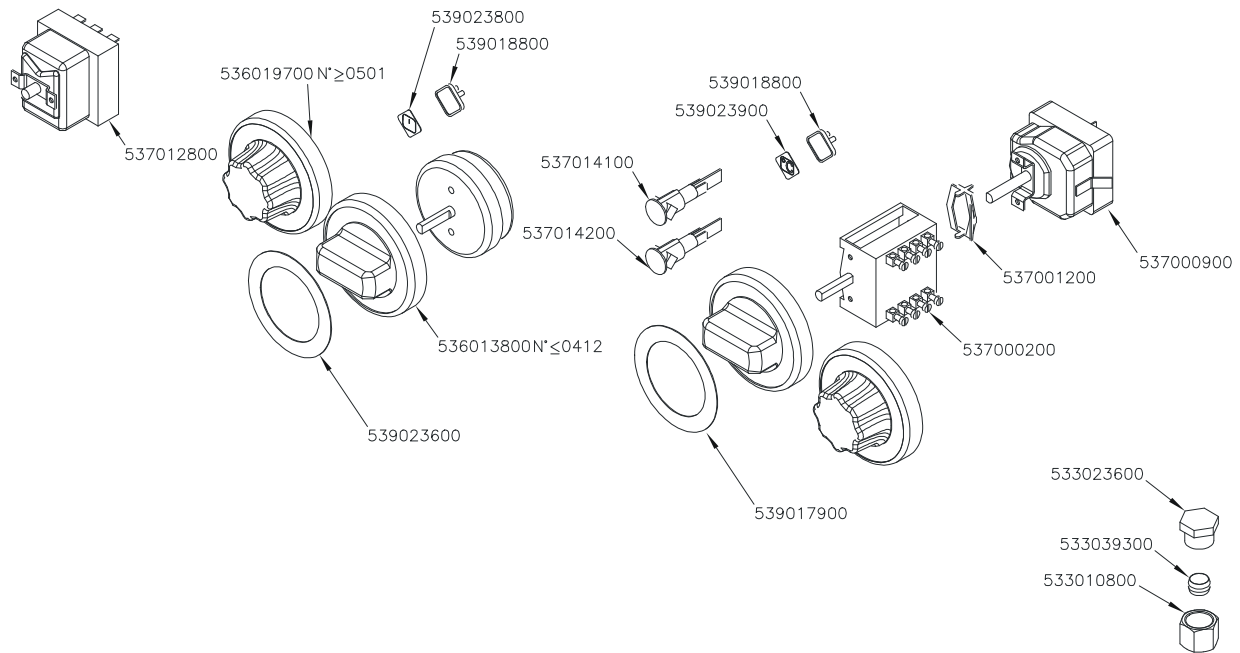

CUCINE / RANGES / HERDE / CUISINIÈRES
FORNO / OVEN / BACKOFEN / FOUR

ELETTRICO / ELECTRICAL / ELEKTRO / ELECTRIQUE / GN 2/1

560034900M01P00

PC-E CF-E

Page	Pos	Code	Description
001		541097100	NEUTRAL SPACER 78
001		537017000	PLATE 220X220 W2600 V230
001		537007700	TERMINAL BLOCK THREEPHASE 40A
001		544191200	UPPER PLATE PC-78E SQUARE PLATE
001		537019900	PLATE D.220 W2600 V230
001		544190900	UPPER PLATE PC-78E ROUND PLATE
001		541104500	CONTROL PANEL CF4-78E
001		544173300	LEFT SIDE PANEL RANGE S.70
001		536005200	INOX LEG 2" 120-180 M10
001		544173200	RIGHT SIDE PANEL RANGE S.70
002		544187100	OVEN INNER DOOR GN 2/1 S.70
002		531022800	LEFT OVEN DOOR HINGE S.70
002		531022900	HINGE DOOR WHEEL HOLDER S.70
002		531022700	RIGHT OVEN DOOR HINGE 70LINE
002		544186900	OVEN DOOR GN 2/1 S.70
002		531013100	OVEN DOOR HANDLE OF 70/90-LINE
002		541102300	GAS OVEN INNER DOOR GN 3/1 S.70
002		544187000	OVEN DOOR GN 3/1 S.70
003		533037600	LOCK SPRING FOR BULB
003		536010800	OVEN GASKET GN 2/1 (1261)
003		531030500	LHD SUPPORT GRID FOR OVEN OF 70LINE
003		531030200	OVEN GRID GN 2/1 FOR 70 LINE
003		531030400	RHD SUPPORT GRID FOR OVEN OF 70LINE
003		544198900	70 ELECTRICAL OVEN BOTTOM GN2/1
004		537012800	SAFETY THERMOSTAT 420°C THREEPHASE
004		536019700	BLACK KNOB §70 PIN §6*5
004		539023800	SIGN PLATE FOR OVEN TIMER
004		539018800	INDEX FOR OVEN KNOB
004		539023900	SIGN PLATE FOR OVEN TEMPERATURE
004		537014100	WHITE WARNING LIGHT 250V
004		537014200	GREEN WARNING LIGHT 250V
004		536013800	KNOB D.70 BLACK 6*5 WITH SPRING
004		539023600	ADHESIVE GRADUATED DISC FOR KNOB
004		537000900	THERMOSTAT 50-320°C THREEPHASE
004		537001200	FIXING BRACKET FOR THERMOSTAT/COMM.
004		537000200	COMMUTATOR 1 POS. 3PHASE S.49 16A
004		539017900	ADHESIVE GRADUATED DISC FOR KNOB
004		533023600	TAP PLUG §10 M16*1, 5CH19
004		533039300	BICONE §10
004		533010800	TUBE NUT D.10 M16*1,5
004		537025400	OVEN UPPER HEAT.EL.W700 V230 70LINE
004		537020900	HEATING ELEMENT 1000W 230V OVEN S70
004		537020901	HEATING ELEMENT 1200W 230V OVEN S70
005		539018900	INDEX FOR KNOB
005		536019700	BLACK KNOB §70 PIN §6*5
005		537000300	COMMUTATOR 7 POSITIONS S.49 16A
005		536013800	KNOB D.70 BLACK 6*5 WITH SPRING
005		539018100	ADHESIVE GRADUATED DISC FOR KNOB
005		537014100	WHITE WARNING LIGHT 250V