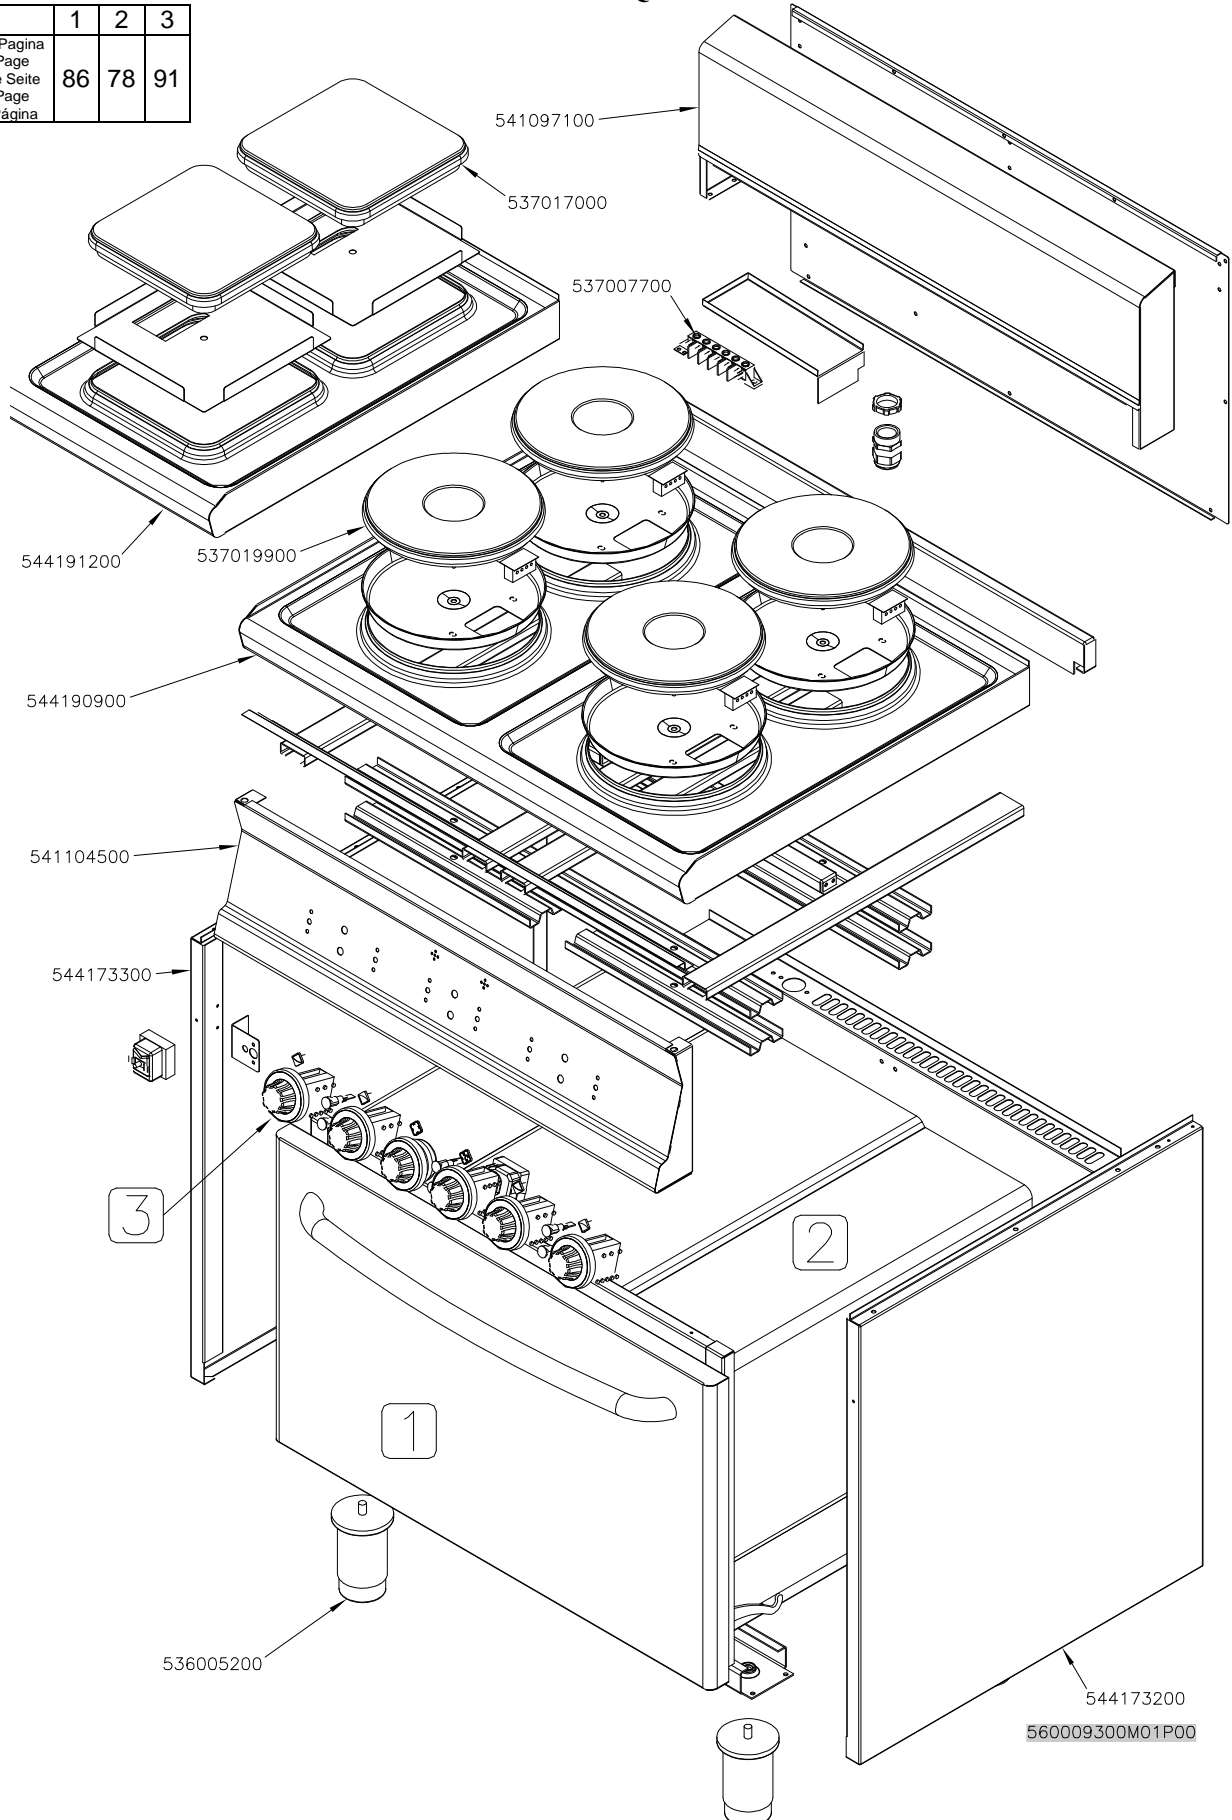

SUPERLOTUS 70x0601
CUCINE / RANGES / HERDE / CUISINIÈRES
CF...4-78...

CF4-78ET CFQ4-78ET

	1	2	3
Vedi Pagina See Page Siehe Seite Voir Page Ver Pàgina	86	78	91