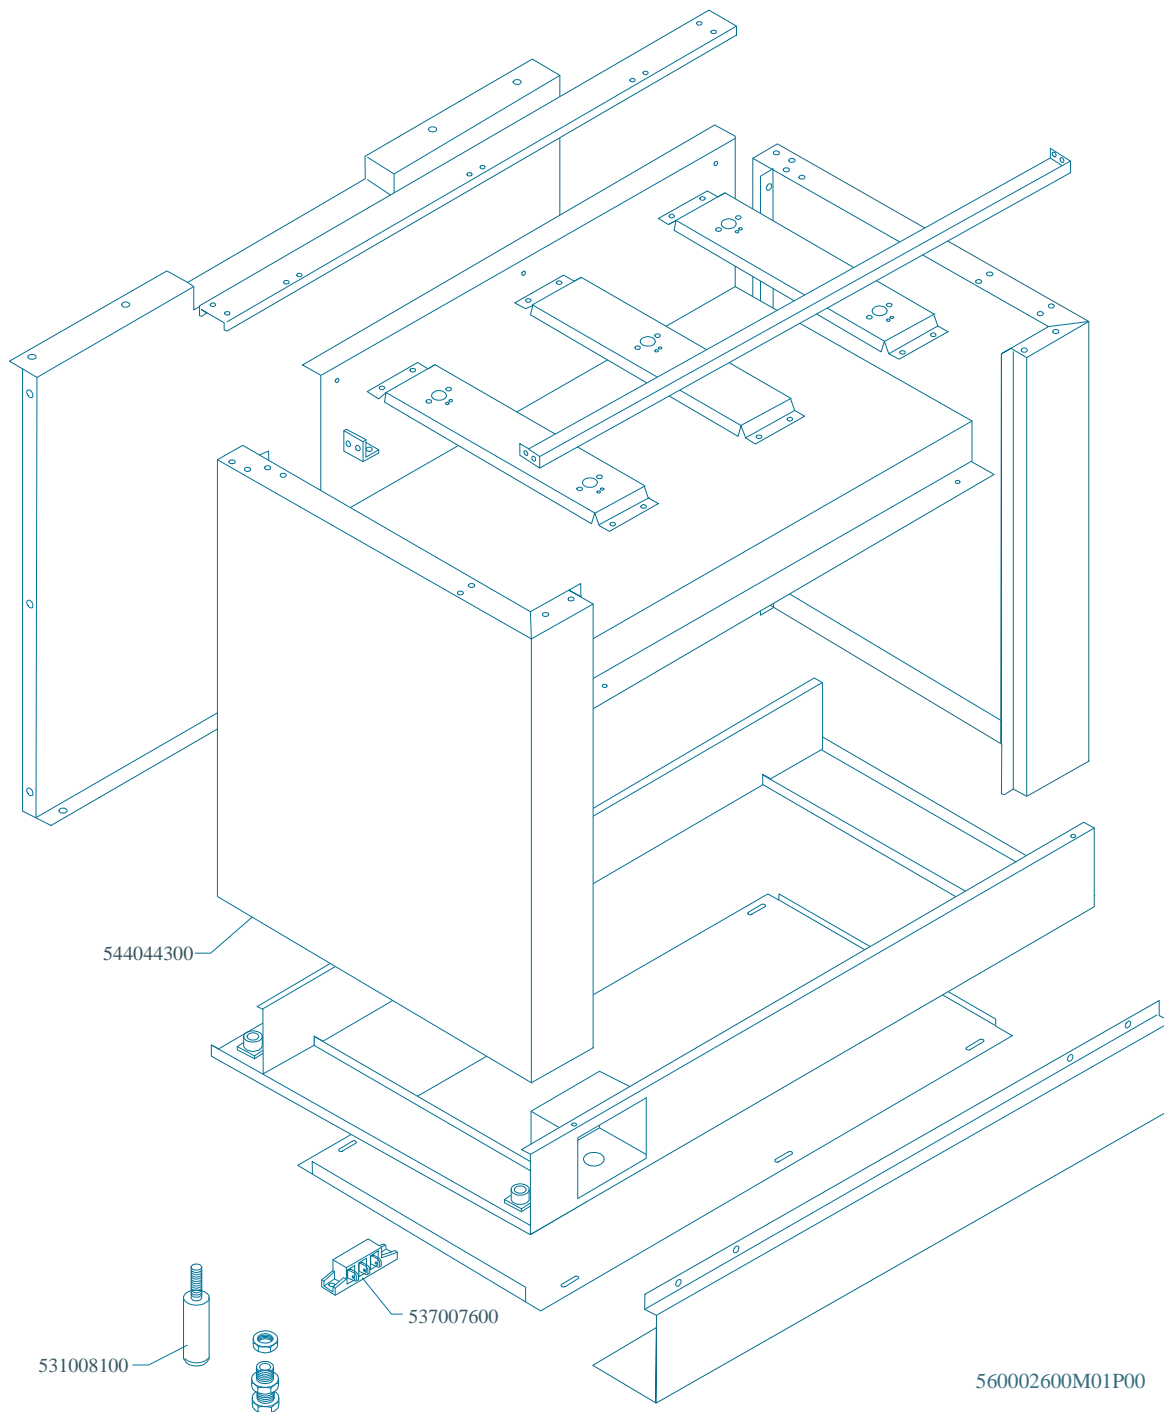

MAGIC SNACK 60

CUCINE / RANGES / HERDE / CUISINIÈRES / N° 0309

CF-10/6

CF-10G/6F CF-10G6/A CF-10GEM/6 CF-10GEM6/A CFM-10GEM/6 CFM-10GEM6/A

MAGIC SNACK 60

CUCINE / RANGES / HERDE / CUISINIÈRES / N° 0309

CF-10/6