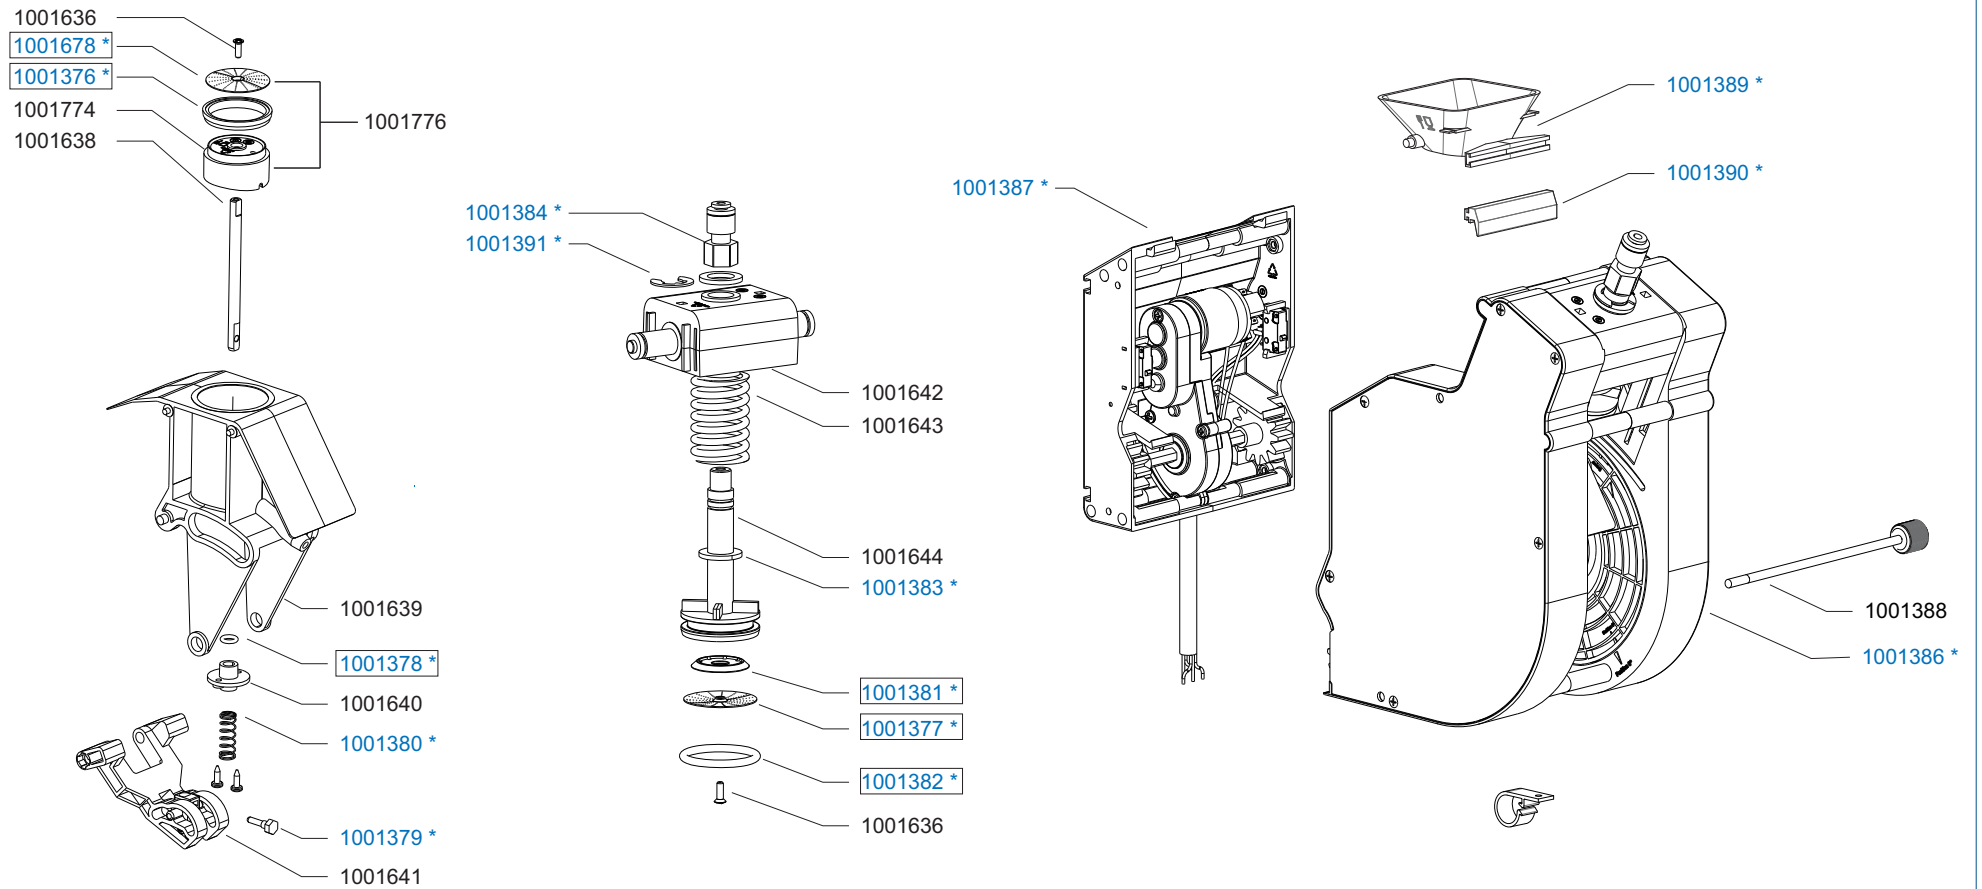

Page : 6 -10  
 Rev. : 1.0

Drawer : RLF  
 Date : 10-04-11

Rated voltage : 1N~220-240V 50-60Hz 2275W

**Spare Parts Info**

**Animo®**

[www.animo.eu](http://www.animo.eu)

  Part of Replacement set 25k - 1001395 \*