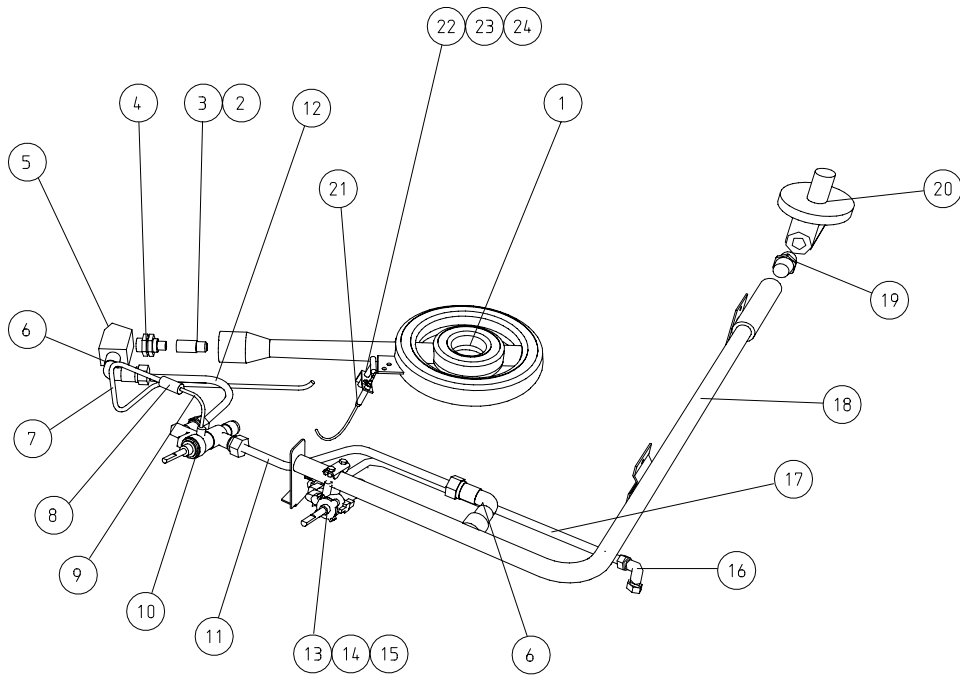

G2107 SB RANGE

FITMENTS

Item	Spares No.	Description
1.	535480046	Rear hob rail
2.	535480047	Front hob rail
3.	535480048	Outer side panel
4.	535410021	Control panel
5.	535480050	LH door assembly
6.	535480051	RH door assembly
7.	535400170	Hob casting set (complete)
8.	535400160	Hob centre and ring set
9.	535410022	Control knob for solid top control
10.	535480052	Control knob for oven control
11.	535410017	Hob burner tray
12.	535480054	Door catch
13.	535480055	Door handle
14.	535480056	Door seal - RH door

Item	Spares No.	Description
15.	535480057	Door seal - LH door
16.	535480058	Door hinge - top LH
17.	535480059	Door hinge - bottom LH
18.	535480060	Door hinge - top RH
19.	535480061	Door hinge - bottom RH
20.	535480062	Oven drip tray
21.	535480063	Oven bottom plate
22.	535480064	Oven shelf
23.	535480065	Oven shelf hanger
24.	535480066	Bracket for oven shelf hanger
25.	535480067	Adjustable leg
26.	535480077	Door hinge bush
27.	535410018	Hob side drip shed

G2107 SB RANGE

CONTROLS

G2107 SB RANGE

CONTROLS

Item	Spares No.	Description
1.	535410001	Solid top burner
2.	535410006	Injector for solid top burner (Natural)
3.	535410007	Injector for solid top burner (Propane)
4.	535480035	Injector adaptor
5.	535410002	Injector block
6.	535410008	Elbow
7.	535410011	Reducer for pilot pipe
8.	535410012	Pilot pipe reducer
9.	535410010	Tap to reducer pilot pipe
10.	535410005	Burner control for solid top
11.	535410003	Feed pipe for solid top tap
12.	535410004	Feed pipe for solid top burner
13.	535400110	Oven thermostat
14.	535480023	Bypass screw (Ø0.85mm) - Natural
15.	535480024	Bypass screw (Ø0.55mm) - Propane
16.	535480019	Oven feed pipe elbow
17.	535410019	Feed pipe for oven top
18.	535410020	Float rail