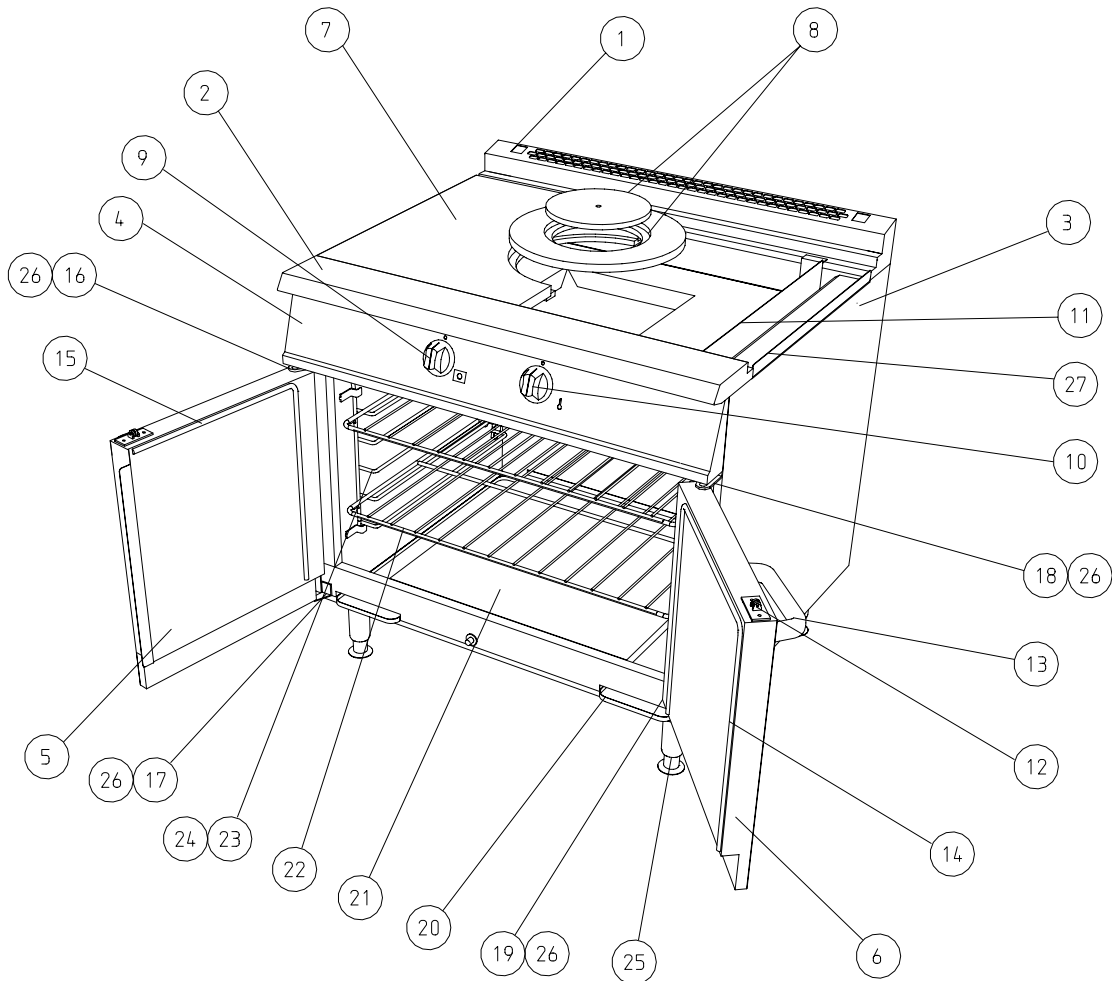

G2107 SB RANGE

FITMENTS

Item	Spares No.	Description
1.	535480046	Rear hob rail
2.	535480047	Front hob rail
3.	535480048	Outer side panel
4.	535410021	Control panel
5.	535480050	LH door assembly
6.	535480051	RH door assembly
7.	535400170	Hob casting set (complete)
8.	535400160	Hob centre and ring set
9.	535410022	Control knob for solid top control
10.	535480052	Control knob for oven control
11.	535410017	Hob burner tray
12.	535480054	Door catch
13.	535480055	Door handle
14.	535480056	Door seal - RH door

Item	Spares No.	Description
15.	535480057	Door seal - LH door
16.	535480058	Door hinge - top LH
17.	535480059	Door hinge - bottom LH
18.	535480060	Door hinge - top RH
19.	535480061	Door hinge - bottom RH
20.	535480062	Oven drip tray
21.	535480063	Oven bottom plate
22.	535480064	Oven shelf
23.	535480065	Oven shelf hanger
24.	535480066	Bracket for oven shelf hanger
25.	535480067	Adjustable leg
26.	535480077	Door hinge bush
27.	535410018	Hob side drip shed

G2107 SB RANGE

CONTROLS

G2107 SB RANGE

CONTROLS

Item	Spares No.	Description
1.	535410001	Solid top burner
2.	535410006	Injector for solid top burner (Natural)
3.	535410007	Injector for solid top burner (Propane)
4.	535480035	Injector adaptor
5.	535410002	Injector block
6.	535410008	Elbow
7.	535410011	Reducer for pilot pipe
8.	535410012	Pilot pipe reducer
9.	535410010	Tap to reducer pilot pipe
10.	535410005	Burner control for solid top
11.	535410003	Feed pipe for solid top tap
12.	535410004	Feed pipe for solid top burner
13.	535400110	Oven thermostat
14.	535480023	Bypass screw (Ø0.85mm) - Natural
15.	535480024	Bypass screw (Ø0.55mm) - Propane
16.	535480019	Oven feed pipe elbow
17.	535410019	Feed pipe for oven top
18.	535410020	Float rail