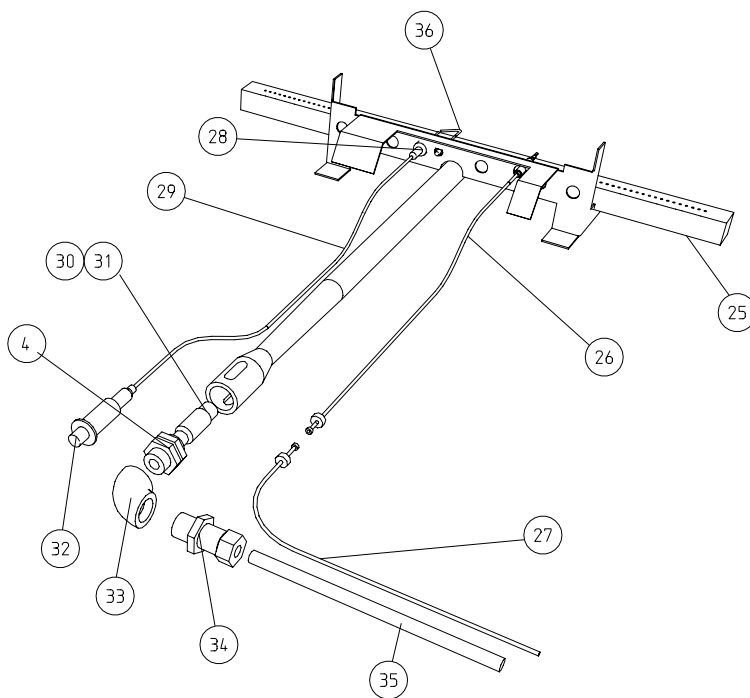

G2107 SB RANGE

FITMENTS

Item	Spares No.	Description
1.	535480046	Rear hob rail
2.	535480047	Front hob rail
3.	535480048	Outer side panel
4.	535410021	Control panel
5.	535480050	LH door assembly
6.	535480051	RH door assembly
7.	535400170	Hob casting set (complete)
8.	535400160	Hob centre and ring set
9.	535410022	Control knob for solid top control
10.	535480052	Control knob for oven control
11.	535410017	Hob burner tray
12.	535480054	Door catch
13.	535480055	Door handle
14.	535480056	Door seal - RH door

Item	Spares No.	Description
15.	535480057	Door seal - LH door
16.	535480058	Door hinge - top LH
17.	535480059	Door hinge - bottom LH
18.	535480060	Door hinge - top RH
19.	535480061	Door hinge - bottom RH
20.	535480062	Oven drip tray
21.	535480063	Oven bottom plate
22.	535480064	Oven shelf
23.	535480065	Oven shelf hanger
24.	535480066	Bracket for oven shelf hanger
25.	535480067	Adjustable leg
26.	535480077	Door hinge bush
27.	535410018	Hob side drip shed

G2107 SB RANGE

CONTROLS

G2107 SB RANGE

CONTROLS

Item	Spares No.	Description
1.	535410001	Solid top burner
2.	535410006	Injector for solid top burner (Natural)
3.	535410007	Injector for solid top burner (Propane)
4.	535480035	Injector adaptor
5.	535410002	Injector block
6.	535410008	Elbow
7.	535410011	Reducer for pilot pipe
8.	535410012	Pilot pipe reducer
9.	535410010	Tap to reducer pilot pipe
10.	535410005	Burner control for solid top
11.	535410003	Feed pipe for solid top tap
12.	535410004	Feed pipe for solid top burner
13.	535400110	Oven thermostat
14.	535480023	Bypass screw (Ø0.85mm) - Natural
15.	535480024	Bypass screw (Ø0.55mm) - Propane
16.	535480019	Oven feed pipe elbow
17.	535410019	Feed pipe for oven top
18.	535410020	Float rail