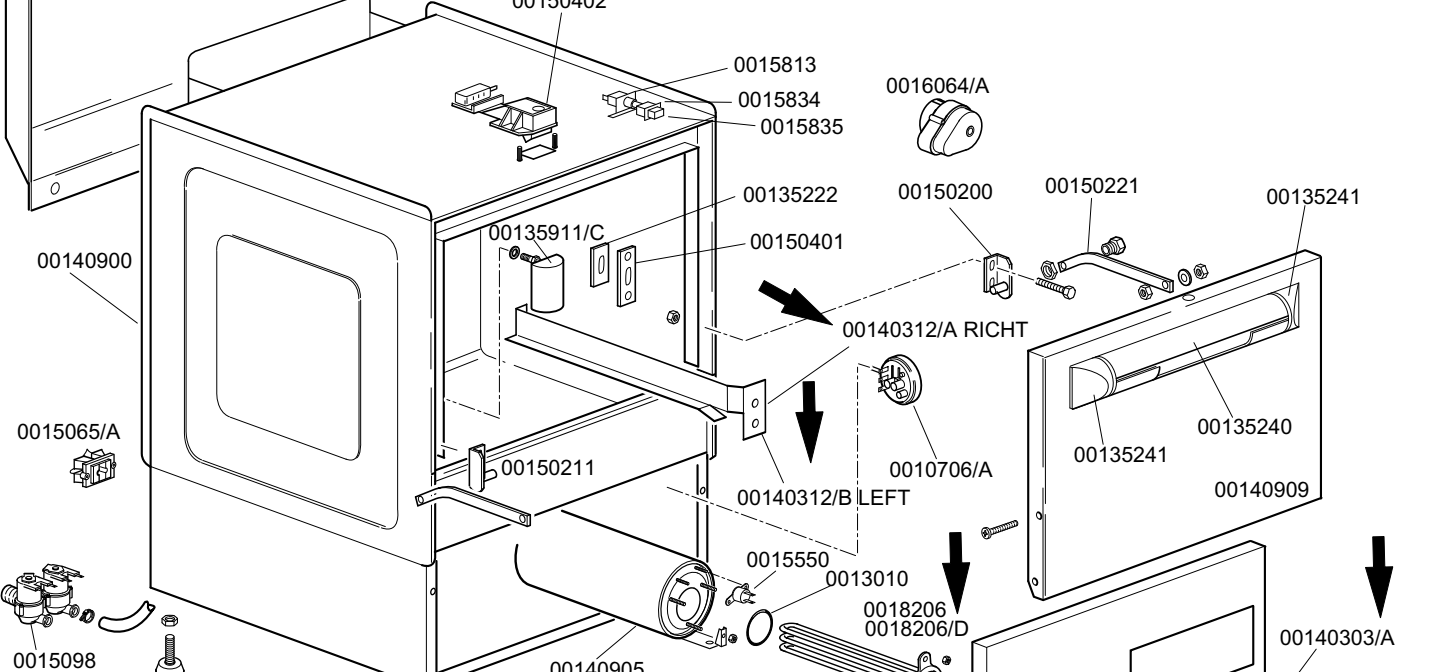

<b>KROMO</b>	<b>TABLE</b>	<b>REV</b>
	<b>KI4210</b>	<b>02</b>
<b>GLASSWASHER K 40</b>		
From serial number 99015042		

**GLASSWASHER K 40**

**TABLE  
KI4210**

<b>CODE</b>	<b>DESCRIPTION</b>	<b>CODE</b>	<b>DESCRIPTION</b>
0010701	Drain elbow	0016037	B 1-2 relay
0010703	220V entry solenoid valve	0016052	Overflow device pipe
0010705/R	D.8 pipe fitting	0016064/A	Timer 18' CDC
0010706/A	"EL" pressure switch	0016065	Salt container
0010707/1	Thermostat	0016066	1 liter 4 element decalcifier
0010708/L	Rapid timer 120" 230/50	0016067/A	OR for salt container plug
0010711/B	220V. fluor. pilot lamp	0016067/B	Salt container gasket
0010727	1,5 m. H2O drain liner	0016067/C	Salt container ferrule
0010786	40 d. M10x25 small black foot	0016067/D	Salt container plug
0010799	Shining product dosing device	0016070	CFD complete non return valve
0011701/A	Stainless steel nut for floor drain	0016082	Funnel
0011807	12/20 stainless steel clamps	0018206	2400W 230V heating element
0012525	Counter-weight for small filter	00540001	Ferrule with filter-grey
0013010	OR heating element gasket	00540002	Plastic filter for body d. 42
0013305	44x32x3 drain elbow gasket	0018206/D	2800W 230V heating element ←
00135222	Beating door		
00135240	Handle door in plastic		
00135241	Ending of handle K		
00135309A	Support component K35-40		
00135600	2 + 2 instrument panel		
00135606	3 + 2 instrument panel		
00135911/C	Complete air trap		
00140076	Polystyrene coat K 40		
→ 00140303/A	Lower door K 40		
→ 00140312/A	Right guide for basket		
→ 00140312/B	Left guide for basket		
→ 00140313/A	Dorsal panel K 40		
→ 00140317/A	Lid for K 40		
00140900	Complete body K 40		
00140905	Boiler series 40		
00140909	Complete door K 40		
00150200	Hinge door		
00150211	Left hinge door		
00150221	Door rod		
00150401	Guide for bent rod		
00150402	Complete brass hook		
0015058	Small shining product suct. filter		
0015065	12 poles terminal board		
0015065/A	Cable fastener with screw		
0015098	Double solenoid valve		
0015099	Triple solenoid valve		
0015100/C	Pressure increase pump HP3.33		
0015146	F1 antijamming filter		
0015550	Conveyor safety thermostat		
0015729	2,5 lt. break tank		
0015811	Deviator switch electric component 16A		
0015812	16A starter electric component		
0015813	16A unipolar switch electric component		
0015824	Green-orange cam		
0015834	Start switch		
0015835	Square start push button		
0015854	Q5 push button for drain pump		
0015855	Q5 yellow push button for 0/1		
0015858	Q5 yellow push button		
0015872	Q7 green push button cold/warm		
0016035/A	Tub short heating element		