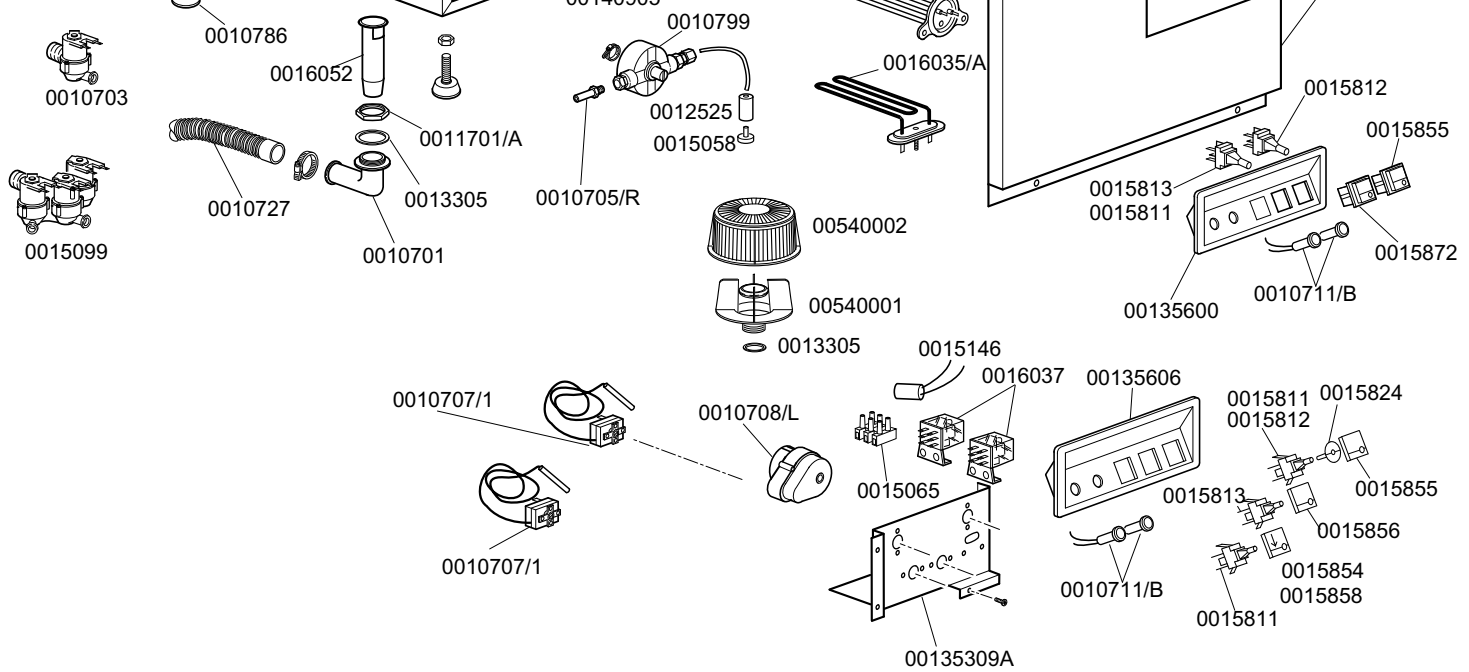

<b>KROMO</b>	<b>TABLE</b>	<b>REV</b>
	<b>KI4210</b>	<b>02</b>
<b>GLASSWASHER K 40</b>		
From serial number 99015042		

**GLASSWASHER K 40**

**TABLE  
KI4210**

<b>CODE</b>	<b>DESCRIPTION</b>	<b>CODE</b>	<b>DESCRIPTION</b>
0010701	Drain elbow	0016037	B 1-2 relay
0010703	220V entry solenoid valve	0016052	Overflow device pipe
0010705/R	D.8 pipe fitting	0016064/A	Timer 18' CDC
0010706/A	"EL" pressure switch	0016065	Salt container
0010707/1	Thermostat	0016066	1 liter 4 element decalcifier
0010708/L	Rapid timer 120" 230/50	0016067/A	OR for salt container plug
0010711/B	220V. fluor. pilot lamp	0016067/B	Salt container gasket
0010727	1,5 m. H2O drain liner	0016067/C	Salt container ferrule
0010786	40 d. M10x25 small black foot	0016067/D	Salt container plug
0010799	Shining product dosing device	0016070	CFD complete non return valve
0011701/A	Stainless steel nut for floor drain	0016082	Funnel
0011807	12/20 stainless steel clamps	0018206	2400W 230V heating element
0012525	Counter-weight for small filter	00540001	Ferrule with filter-grey
0013010	OR heating element gasket	00540002	Plastic filter for body d. 42
0013305	44x32x3 drain elbow gasket	0018206/D	2800W 230V heating element ←
00135222	Beating door		
00135240	Handle door in plastic		
00135241	Ending of handle K		
00135309A	Support component K35-40		
00135600	2 + 2 instrument panel		
00135606	3 + 2 instrument panel		
00135911/C	Complete air trap		
00140076	Polystyrene coat K 40		
→ 00140303/A	Lower door K 40		
→ 00140312/A	Right guide for basket		
→ 00140312/B	Left guide for basket		
→ 00140313/A	Dorsal panel K 40		
→ 00140317/A	Lid for K 40		
00140900	Complete body K 40		
00140905	Boiler series 40		
00140909	Complete door K 40		
00150200	Hinge door		
00150211	Left hinge door		
00150221	Door rod		
00150401	Guide for bent rod		
00150402	Complete brass hook		
0015058	Small shining product suct. filter		
0015065	12 poles terminal board		
0015065/A	Cable fastener with screw		
0015098	Double solenoid valve		
0015099	Triple solenoid valve		
0015100/C	Pressure increase pump HP3.33		
0015146	F1 antijamming filter		
0015550	Conveyor safety thermostat		
0015729	2,5 lt. break tank		
0015811	Deviator switch electric component 16A		
0015812	16A starter electric component		
0015813	16A unipolar switch electric component		
0015824	Green-orange cam		
0015834	Start switch		
0015835	Square start push button		
0015854	Q5 push button for drain pump		
0015855	Q5 yellow push button for 0/1		
0015858	Q5 yellow push button		
0015872	Q7 green push button cold/warm		
0016035/A	Tub short heating element		