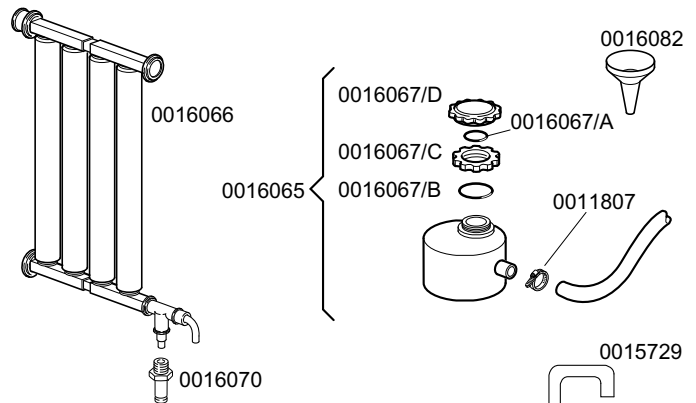

<b>KROMO</b>	<b>TABLE</b>	<b>REV</b>
	<b>KI4210</b>	<b>02</b>
<b>GLASSWASHER K 40</b>		
From serial number 99015042		

**GLASSWASHER K 40**

**TABLE  
KI4210**

<b>CODE</b>	<b>DESCRIPTION</b>	<b>CODE</b>	<b>DESCRIPTION</b>
0010701	Drain elbow	0016037	B 1-2 relay
0010703	220V entry solenoid valve	0016052	Overflow device pipe
0010705/R	D.8 pipe fitting	0016064/A	Timer 18' CDC
0010706/A	"EL" pressure switch	0016065	Salt container
0010707/1	Thermostat	0016066	1 liter 4 element decalcifier
0010708/L	Rapid timer 120" 230/50	0016067/A	OR for salt container plug
0010711/B	220V. fluor. pilot lamp	0016067/B	Salt container gasket
0010727	1,5 m. H2O drain liner	0016067/C	Salt container ferrule
0010786	40 d. M10x25 small black foot	0016067/D	Salt container plug
0010799	Shining product dosing device	0016070	CFD complete non return valve
0011701/A	Stainless steel nut for floor drain	0016082	Funnel
0011807	12/20 stainless steel clamps	0018206	2400W 230V heating element
0012525	Counter-weight for small filter	00540001	Ferrule with filter-grey
0013010	OR heating element gasket	00540002	Plastic filter for body d. 42
0013305	44x32x3 drain elbow gasket	0018206/D	2800W 230V heating element ←
00135222	Beating door		
00135240	Handle door in plastic		
00135241	Ending of handle K		
00135309A	Support component K35-40		
00135600	2 + 2 instrument panel		
00135606	3 + 2 instrument panel		
00135911/C	Complete air trap		
00140076	Polystyrene coat K 40		
→ 00140303/A	Lower door K 40		
→ 00140312/A	Right guide for basket		
→ 00140312/B	Left guide for basket		
→ 00140313/A	Dorsal panel K 40		
→ 00140317/A	Lid for K 40		
00140900	Complete body K 40		
00140905	Boiler series 40		
00140909	Complete door K 40		
00150200	Hinge door		
00150211	Left hinge door		
00150221	Door rod		
00150401	Guide for bent rod		
00150402	Complete brass hook		
0015058	Small shining product suct. filter		
0015065	12 poles terminal board		
0015065/A	Cable fastener with screw		
0015098	Double solenoid valve		
0015099	Triple solenoid valve		
0015100/C	Pressure increase pump HP3.33		
0015146	F1 antijamming filter		
0015550	Conveyor safety thermostat		
0015729	2,5 lt. break tank		
0015811	Deviator switch electric component 16A		
0015812	16A starter electric component		
0015813	16A unipolar switch electric component		
0015824	Green-orange cam		
0015834	Start switch		
0015835	Square start push button		
0015854	Q5 push button for drain pump		
0015855	Q5 yellow push button for 0/1		
0015858	Q5 yellow push button		
0015872	Q7 green push button cold/warm		
0016035/A	Tub short heating element		