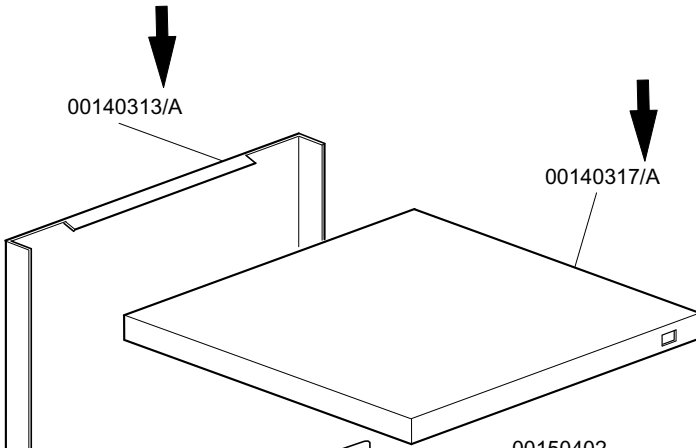

<b>KROMO</b>	<b>TABLE</b>	<b>REV</b>
	<b>KI4210</b>	<b>02</b>
<b>GLASSWASHER K 40</b>		
From serial number 99015042		

**GLASSWASHER K 40**

**TABLE  
KI4210**

<b>CODE</b>	<b>DESCRIPTION</b>	<b>CODE</b>	<b>DESCRIPTION</b>
0010701	Drain elbow	0016037	B 1-2 relay
0010703	220V entry solenoid valve	0016052	Overflow device pipe
0010705/R	D.8 pipe fitting	0016064/A	Timer 18' CDC
0010706/A	"EL" pressure switch	0016065	Salt container
0010707/1	Thermostat	0016066	1 liter 4 element decalcifier
0010708/L	Rapid timer 120" 230/50	0016067/A	OR for salt container plug
0010711/B	220V. fluor. pilot lamp	0016067/B	Salt container gasket
0010727	1,5 m. H2O drain liner	0016067/C	Salt container ferrule
0010786	40 d. M10x25 small black foot	0016067/D	Salt container plug
0010799	Shining product dosing device	0016070	CFD complete non return valve
0011701/A	Stainless steel nut for floor drain	0016082	Funnel
0011807	12/20 stainless steel clamps	0018206	2400W 230V heating element
0012525	Counter-weight for small filter	00540001	Ferrule with filter-grey
0013010	OR heating element gasket	00540002	Plastic filter for body d. 42
0013305	44x32x3 drain elbow gasket	0018206/D	2800W 230V heating element ←
00135222	Beating door		
00135240	Handle door in plastic		
00135241	Ending of handle K		
00135309A	Support component K35-40		
00135600	2 + 2 instrument panel		
00135606	3 + 2 instrument panel		
00135911/C	Complete air trap		
00140076	Polystyrene coat K 40		
→ 00140303/A	Lower door K 40		
→ 00140312/A	Right guide for basket		
→ 00140312/B	Left guide for basket		
→ 00140313/A	Dorsal panel K 40		
→ 00140317/A	Lid for K 40		
00140900	Complete body K 40		
00140905	Boiler series 40		
00140909	Complete door K 40		
00150200	Hinge door		
00150211	Left hinge door		
00150221	Door rod		
00150401	Guide for bent rod		
00150402	Complete brass hook		
0015058	Small shining product suct. filter		
0015065	12 poles terminal board		
0015065/A	Cable fastener with screw		
0015098	Double solenoid valve		
0015099	Triple solenoid valve		
0015100/C	Pressure increase pump HP3.33		
0015146	F1 antijamming filter		
0015550	Conveyor safety thermostat		
0015729	2,5 lt. break tank		
0015811	Deviator switch electric component 16A		
0015812	16A starter electric component		
0015813	16A unipolar switch electric component		
0015824	Green-orange cam		
0015834	Start switch		
0015835	Square start push button		
0015854	Q5 push button for drain pump		
0015855	Q5 yellow push button for 0/1		
0015858	Q5 yellow push button		
0015872	Q7 green push button cold/warm		
0016035/A	Tub short heating element		