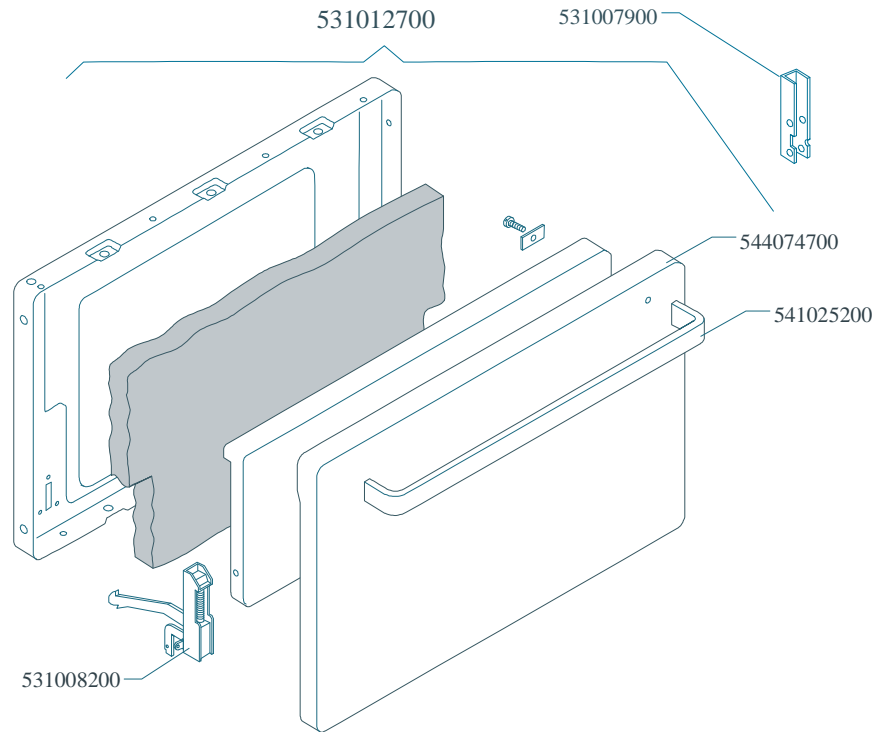

PORTE / DOORS / TÜREN / PORTES

Page	Pos	Code	Description
001		544044300	SIDE 1000 RANGE
001		531008100	ADJUSTABLE LEG H9 CHROME
001		537007600	TERMINAL BLOCK SINGLEPHASE 40A
002		541027000	NEUTRAL SPACER 1000
002		537002300	ELECTRICAL PLATE D.220 W2000 V230
002		537002200	ELECTRICAL PLATE D.180 W1500 V230
002		537002100	ELECTRICAL PLATE D.145 W1000 V230
002		544043600	UPPER PLATE CF-10E
002		537000300	COMMUTATOR 7 POSITIONS S.49 16A
002		536002100	KNOB 7 POSITIONS SNACK
002		537014100	WHITE WARNING LIGHT 250V
002		544083100	CONTROL PANEL FOR RANGE CFM-10ET
003		539018800	INDEX FOR OVEN KNOB
003		539023800	SIGN PLATE FOR OVEN TIMER
003		539023900	SIGN PLATE FOR OVEN TEMPERATURE
003		539024000	SIGN PLATE FOR OVEN SELECTOR
003		537019300	TIMER FOR MULTIFUNCTION OVEN
003		537019100	THERMOSTAT FOR MULTIFUNCTION OVEN
003		537014100	WHITE WARNING LIGHT 250V
003		537014200	GREEN WARNING LIGHT 250V
003		537019200	SELECTOR FOR MULTIFUNCTION OVEN
003		537006800	FAN 240V CF-62
003		537019000	CIRCULAR HEATING ELEMENT FOR OVEN
003		539023400	ADHESIVE GRADUATED DISC F.KNOB
003		539023500	ADHESIVE GRAD.DISC *E.MULTIF.TERM.
003		539023300	ADHESIVE GRADUATED DISC FOR KNOB
003		536013800	KNOB D.70 BLACK 6*5 WITH SPRING
003		537006200	UPPER OVEN HEATING EL.1000+2000W
003		537006300	LOWER OVEN HEATING EL.W1750 230CF8/
003		537005300	MOTOR FOR SPIT CF-8/10
003		531038100	SPIT FOR MAXI MULTIF. NEW OVEN
003		536018300	GRIP FOR ROTATING SPIT
003		537005400	OVEN BULB 15W 300°C
003		534009100	GRILL PROTECTION CF-8/10
003		536011300	OVEN GASKET CF-8/10
003		537007900	OVEN BULB-SOCKET
003		531006700	OVEN GRID FOR CF-8/10
003		534002200	OVEN DRIPPING-PAN CF-8/10
003		531013600	SIDE GRID FOR MAXI/VENTILATED OVEN
004		531012700	STAINLESS STEEL OVEN DOOR CF-8/10
004		531007900	STAINLESS STEEL DOOR WHEEL HOLDER
004		544074700	STAINLESS STEEL OVEN DOOR PANEL
004		541025200	STAINLESS STEEL OVEN DOOR HANDLE
004		531008200	STAINLESS STEEL DOOR HINGE CF-8/10
004		531009600	COMPLETE GLASS OVEN DOOR
004		531012400	GLASS DOOR WHEEL HOLDER CF-8/10
004		531007000	OVEN GLASS DOOR HANDLE CF-8/10
004		536007100	INTERNAL GLASS OVEN DOOR CF-8/10
004		536007000	EXTERNAL GLASS OVEN DOOR CF8/10
004		531007300	GLASS DOOR HINGE CF-8/10