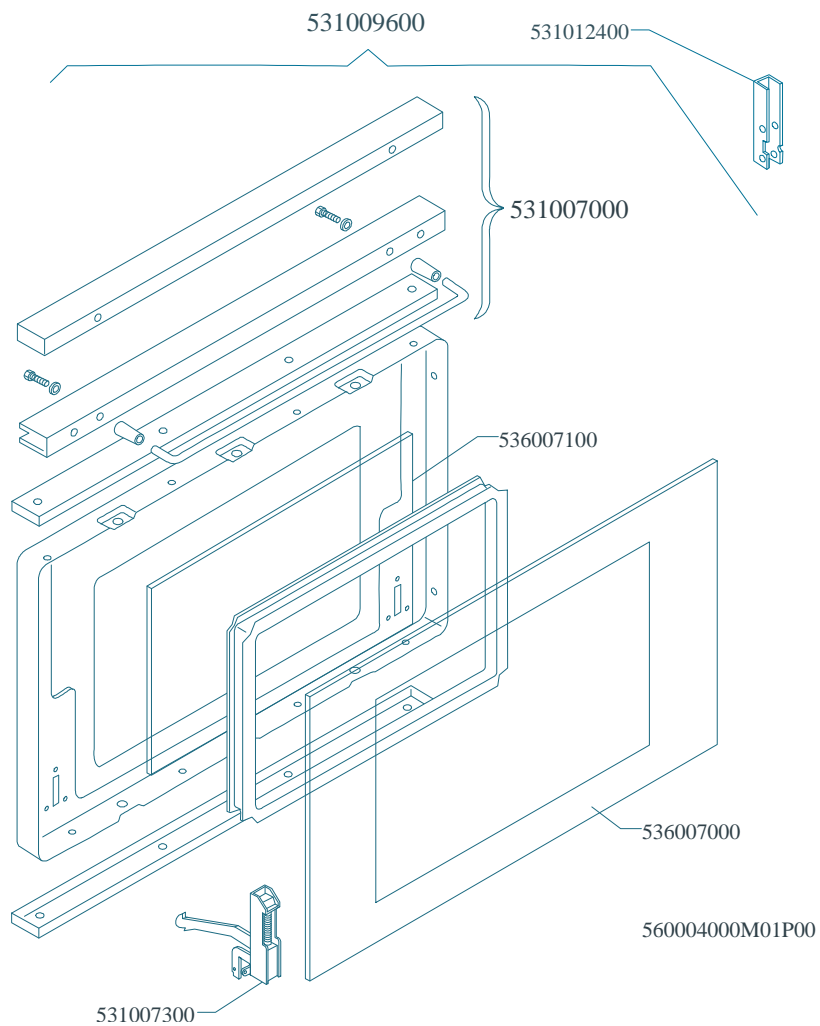

PORTE / DOORS / TÜREN / PORTES

Page	Pos	Code	Description
001		544044300	SIDE 1000 RANGE
001		531008100	ADJUSTABLE LEG H9 CHROME
001		537007600	TERMINAL BLOCK SINGLEPHASE 40A
002		541027000	NEUTRAL SPACER 1000
002		537002300	ELECTRICAL PLATE D.220 W2000 V230
002		537002200	ELECTRICAL PLATE D.180 W1500 V230
002		537002100	ELECTRICAL PLATE D.145 W1000 V230
002		544043600	UPPER PLATE CF-10E
002		537000300	COMMUTATOR 7 POSITIONS S.49 16A
002		536002100	KNOB 7 POSITIONS SNACK
002		537014100	WHITE WARNING LIGHT 250V
002		544083100	CONTROL PANEL FOR RANGE CFM-10ET
003		539018800	INDEX FOR OVEN KNOB
003		539023800	SIGN PLATE FOR OVEN TIMER
003		539023900	SIGN PLATE FOR OVEN TEMPERATURE
003		539024000	SIGN PLATE FOR OVEN SELECTOR
003		537019300	TIMER FOR MULTIFUNCTION OVEN
003		537019100	THERMOSTAT FOR MULTIFUNCTION OVEN
003		537014100	WHITE WARNING LIGHT 250V
003		537014200	GREEN WARNING LIGHT 250V
003		537019200	SELECTOR FOR MULTIFUNCTION OVEN
003		537006800	FAN 240V CF-62
003		537019000	CIRCULAR HEATING ELEMENT FOR OVEN
003		539023400	ADHESIVE GRADUATED DISC F.KNOB
003		539023500	ADHESIVE GRAD.DISC *E.MULTIF.TERM.
003		539023300	ADHESIVE GRADUATED DISC FOR KNOB
003		536013800	KNOB D.70 BLACK 6*5 WITH SPRING
003		537006200	UPPER OVEN HEATING EL.1000+2000W
003		537006300	LOWER OVEN HEATING EL.W1750 230CF8/
003		537005300	MOTOR FOR SPIT CF-8/10
003		531038100	SPIT FOR MAXI MULTIF. NEW OVEN
003		536018300	GRIP FOR ROTATING SPIT
003		537005400	OVEN BULB 15W 300°C
003		534009100	GRILL PROTECTION CF-8/10
003		536011300	OVEN GASKET CF-8/10
003		537007900	OVEN BULB-SOCKET
003		531006700	OVEN GRID FOR CF-8/10
003		534002200	OVEN DRIPPING-PAN CF-8/10
003		531013600	SIDE GRID FOR MAXI/VENTILATED OVEN
004		531012700	STAINLESS STEEL OVEN DOOR CF-8/10
004		531007900	STAINLESS STEEL DOOR WHEEL HOLDER
004		544074700	STAINLESS STEEL OVEN DOOR PANEL
004		541025200	STAINLESS STEEL OVEN DOOR HANDLE
004		531008200	STAINLESS STEEL DOOR HINGE CF-8/10
004		531009600	COMPLETE GLASS OVEN DOOR
004		531012400	GLASS DOOR WHEEL HOLDER CF-8/10
004		531007000	OVEN GLASS DOOR HANDLE CF-8/10
004		536007100	INTERNAL GLASS OVEN DOOR CF-8/10
004		536007000	EXTERNAL GLASS OVEN DOOR CF8/10
004		531007300	GLASS DOOR HINGE CF-8/10