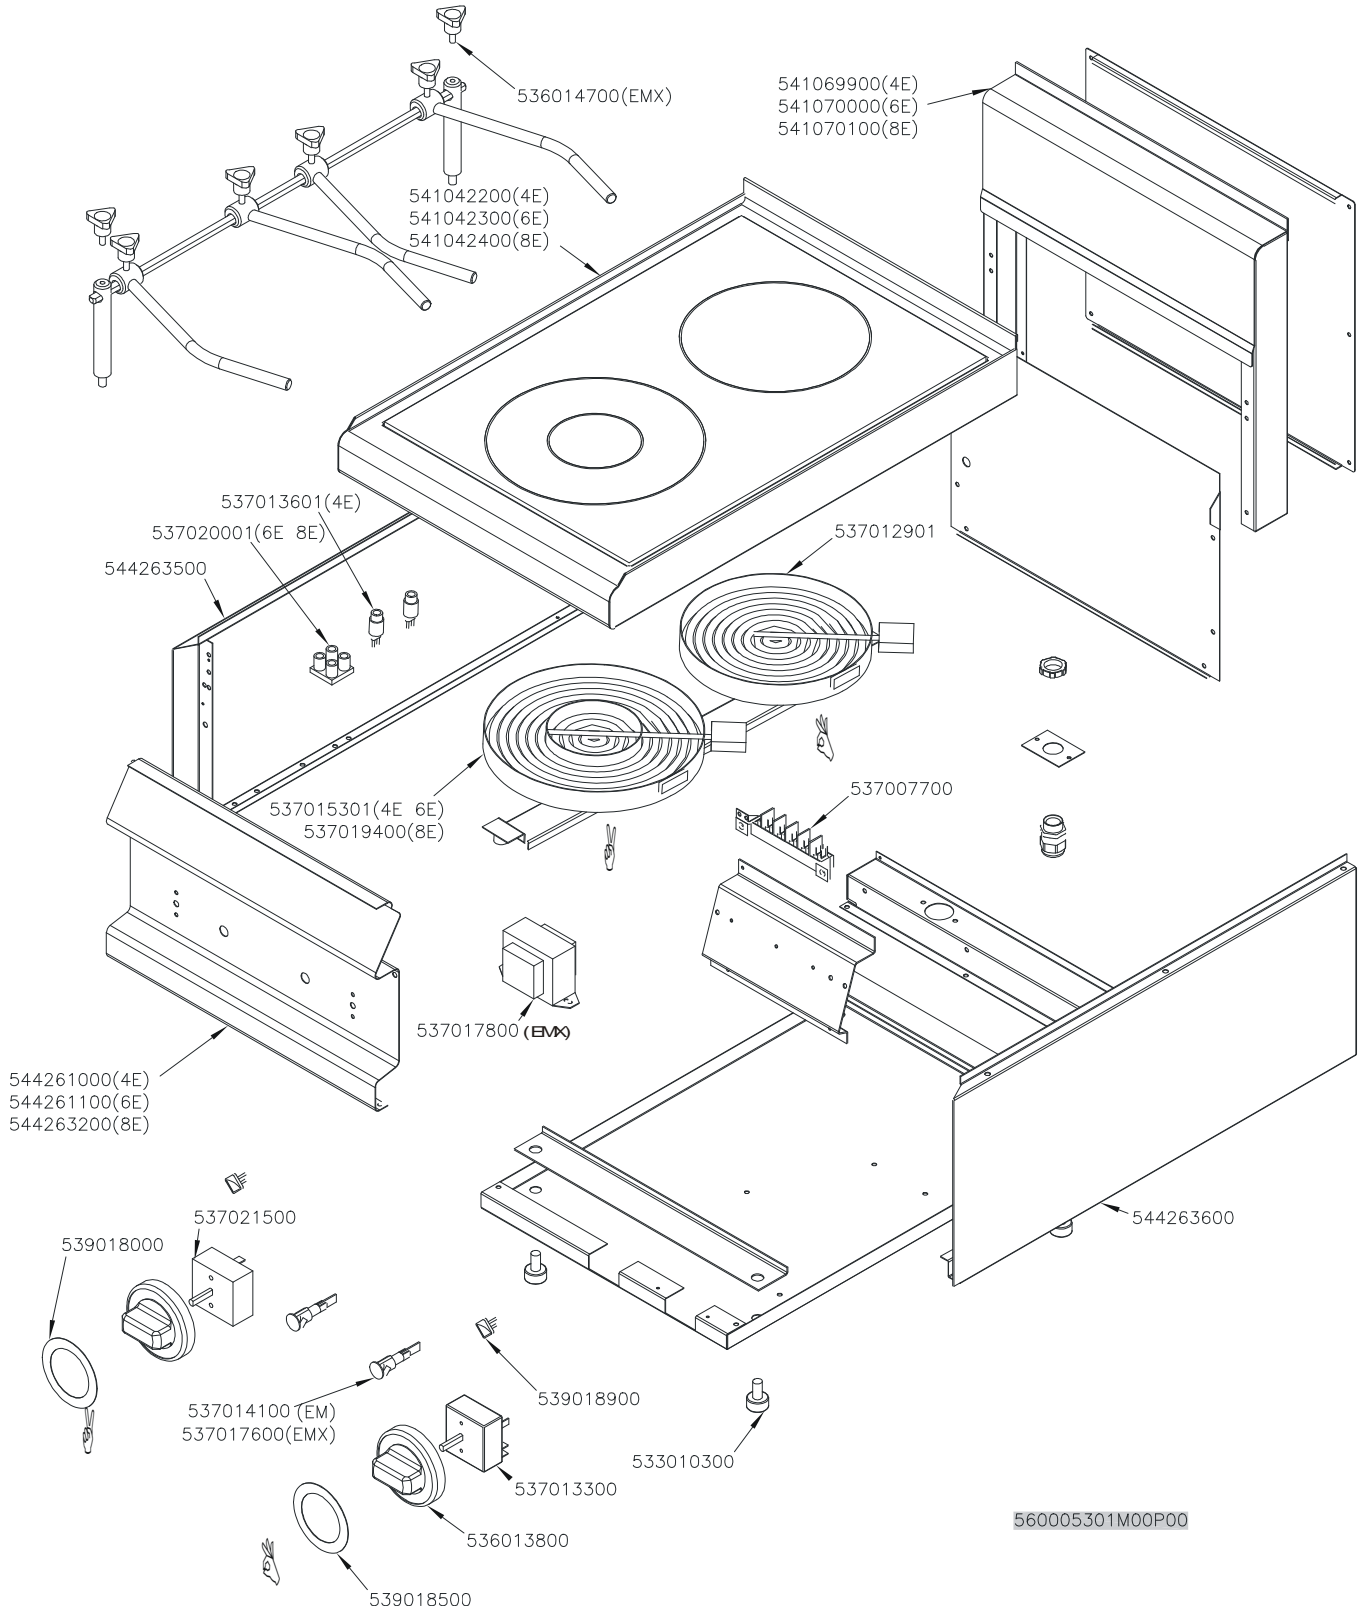

# MAGIC PROF 65

ELETTRICO / ELECTRIC / ELEKTRO / ELECTRIQUE

**PCC-4EM PCC-4ET PCC-6EM PCC-6ET PCC-8ET PCC-4EMX PCC-6EMX PCC-8EMX**  
**N°≥0302**

Page	Pos	Code	Description
001		541070000	NEUTRAL SPACER 6
001		541042300	
001		537020001	REMAINING HEAT 4 PILOT LIGHTS UNIT
001		544263500	RIGHT SIDE S.65
001		537012901	ELECTRICAL PLATE 1800W 230W PCC-65
001		537015301	EL. PLATE PCC D.230 700+1400W 230V
001		537007700	TERMINAL BLOCK THREEPHASE 40A
001		544261100	CONTROL PANEL PC/C-6E
001		544263600	LEFT SIDE S.65
001		537021500	REGULATOR FOR EL.PLATE 2CIRC.230V
001		539018000	ADHESIVE GRAD.DISC 7POS.DOUBLE RED
001		537014100	WHITE WARNING LIGHT 250V
001		539018900	INDEX FOR KNOB
001		533010300	ADJUSTABLE FOOT M10*20 D.23
001		537013300	CURRENT REGULATOR FOR ELEC. PLATE
001		536013800	KNOB D.70 BLACK 6*5 WITH SPRING
001		539018500	ADHESIVE GRADUATED DISC FOR KNOB