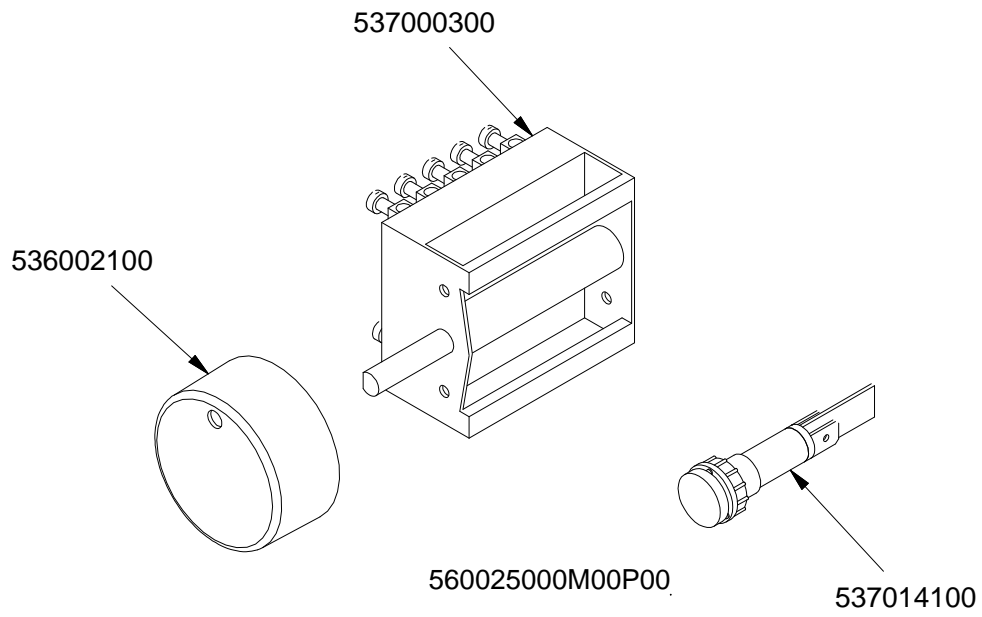

560003602M00P00

**PC-E**

Page	Pos	Code	Description
001		537002200	ELECTRICAL PLATE D.180 W1500 V230
001		537002100	ELECTRICAL PLATE D.145 W1000 V230
001		541015500	NEUTRAL SPACER 62
001		544060502	UPPER PLATE NEW PC-62E CF-62E
001		544216002	UPPER PLATE CF-62E/A
001		544041101	CONTROL PANEL CF-62E
001		544040901	SIDE RANGE CF-62
001		531008100	ADJUSTABLE LEG H9 CHROME
002		539024000	SIGN PLATE FOR OVEN SELECTOR
002		537019201	OVEN COMMUTATOR MULTIF.60+65
002		536013800	KNOB D.70 BLACK 6*5 WITH SPRING
002		539023301	ADHESIVE GRADUATED*EL.MULTIF.COMM.
002		537014100	WHITE WARNING LIGHT 250V
002		537014200	GREEN WARNING LIGHT 250V
002		539023900	SIGN PLATE FOR OVEN TEMPERATURE
002		537019101	THERMOSTAT MONOPHAS.050-320°C F.MF
002		539023800	SIGN PLATE FOR OVEN TIMER
002		537019300	TIMER FOR MULTIFUNCTION OVEN
002		537019301	
002		539023501	ADHESIVE GRAD.DISC *E.MULTIF.TERM.
002		539023400	ADHESIVE GRADUATED DISC F.KNOB
002		537006402	OVEN ELEMENT * 62 SUP. 2500W 230V
002		533095900	PIN FOR GRIDHOLDER SUPPORT CF 60
002		537006800	FAN 240V CF-62
002		537019000	CIRCULAR HEATING ELEMENT FOR OVEN
002		534018000	
002		536011402	OVEN GASKET CF-62
002		533084801	PANEL SPACER OF AIR DIFF.MAXI OVEN
002		537005400	OVEN BULB 15W 300°C
002		537007900	OVEN BULB-SOCKET
002		533079700	LOCK SPRING FOR BULB §3/§4
002		531012402	DOOR WHEEL HOLDER FOR MAXI OVEN
002		531037801	SUPPORT GRID OVEN NEW CF-62E
002		531012802	OVEN GRID CF-62E
002		537025001	OVEN HEATING EL.W1600 V230 62
002		531012502	COMPLETE OVEN DOOR 60*GLAS
002		536011102	
002		536021801	DOOR HANDLE SPACER FOR MAXI OVEN
002		536006502	OVEN DOOR HANDLE 60LINE AL.
002		531064500	EXTERNAL GLASS OVEN DOOR+FRAME*CF62
002		531007102	OVEN DOOR HINGE FOR 60LINE
003		537000300	COMMUTATOR 7 POSITIONS S.49 16A
003		536002100	KNOB 7 POSITIONS SNACK
003		537014100	WHITE WARNING LIGHT 250V