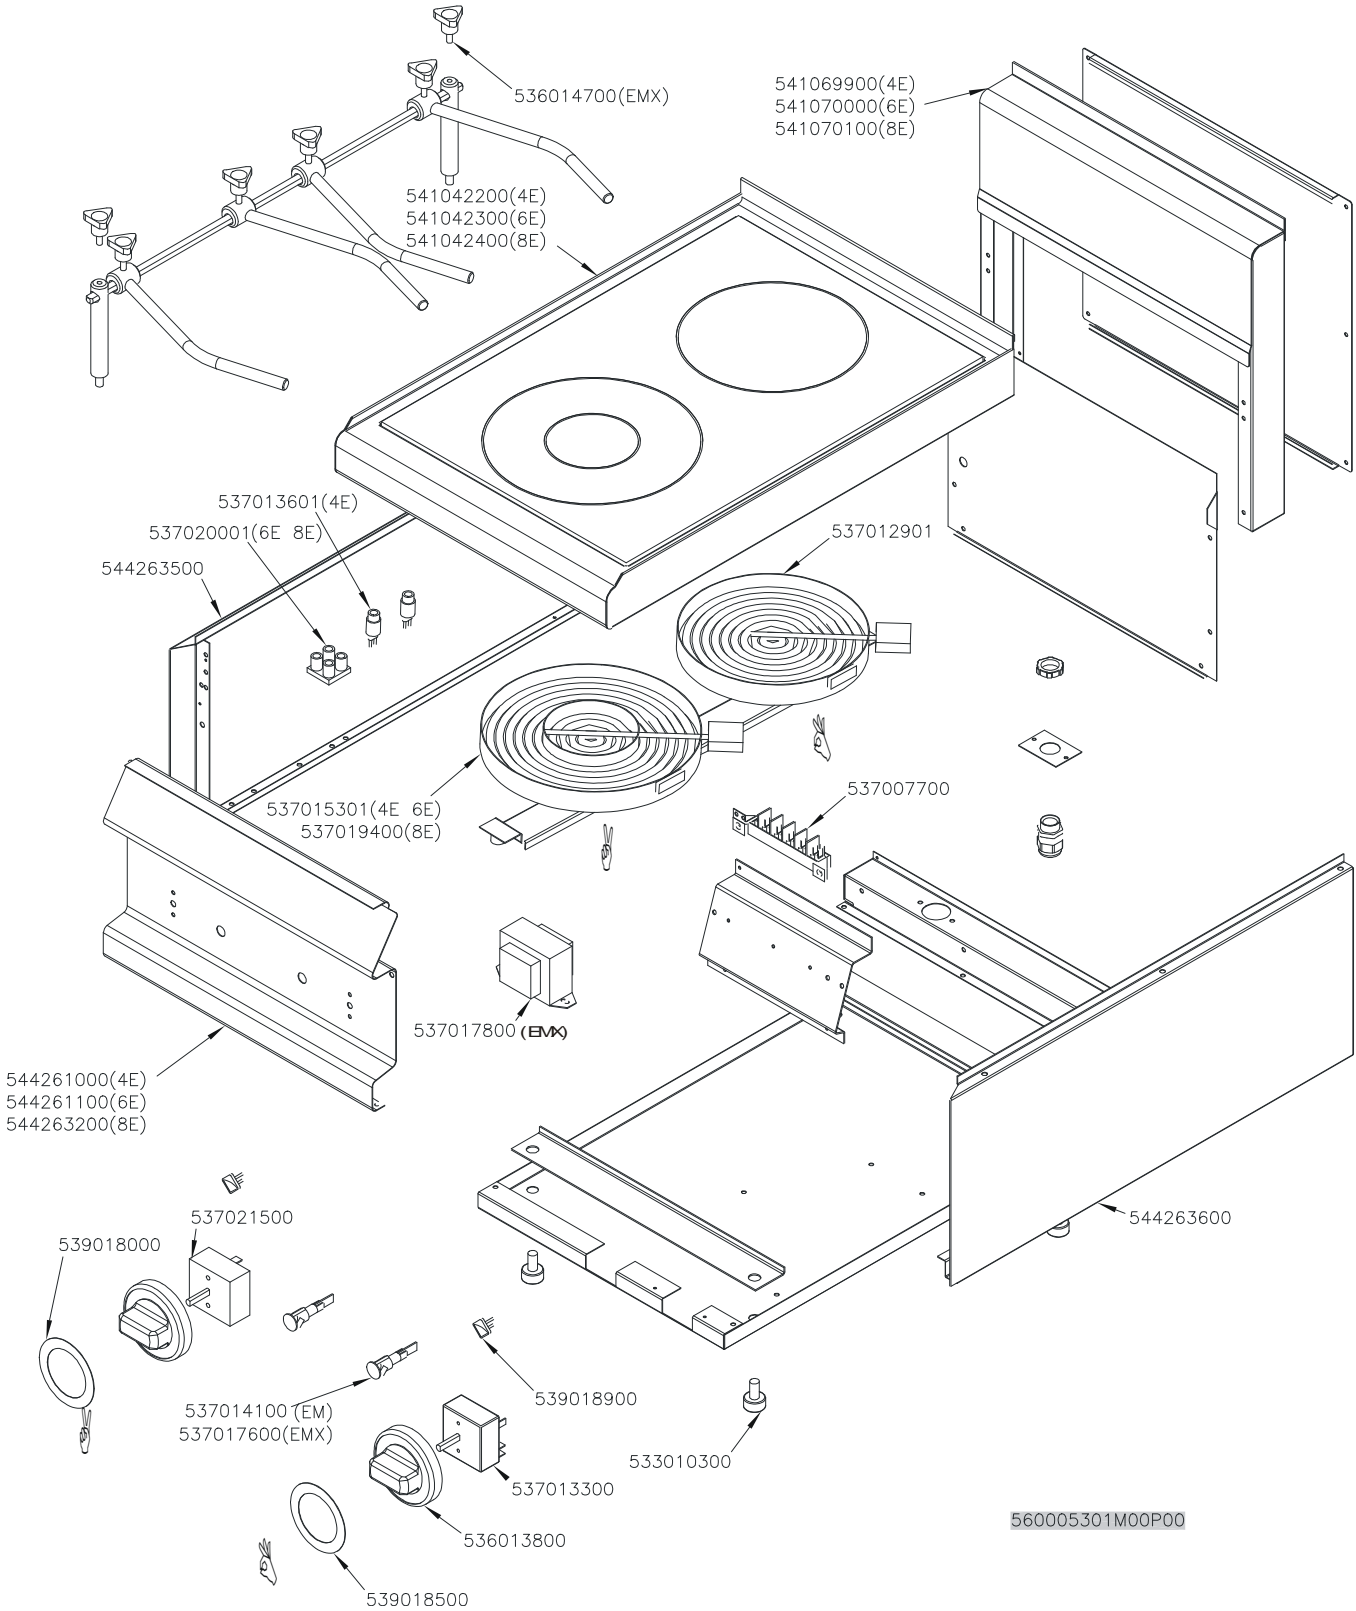

MAGIC PROF 65

ELETTRICO / ELECTRIC / ELEKTRO / ELECTRIQUE

PCC-4EM PCC-4ET PCC-6EM PCC-6ET PCC-8ET PCC-4EMX PCC-6EMX PCC-8EMX
N°≥0302

Page	Pos	Code	Description
001		541070100	NEUTRAL SPACER 8
001		541042400	
001		537020001	REMAINING HEAT 4 PILOT LIGHTS UNIT
001		544263500	RIGHT SIDE S.65
001		537012901	ELECTRICAL PLATE 1800W 230W PCC-65
001		537019400	EL. PLATE PCC D250 1000+1400W 230V
001		537007700	TERMINAL BLOCK THREEPHASE 40A
001		544263200	CONTROL PANEL PC/PCC-8E
001		544263600	LEFT SIDE S.65
001		537021500	REGULATOR FOR EL.PLATE 2CIRC.230V
001		539018000	ADHESIVE GRAD.DISC 7POS.DOUBLE RED
001		539018900	INDEX FOR KNOB
001		533010300	ADJUSTABLE FOOT M10*20 D.23
001		537013300	CURRENT REGULATOR FOR ELEC. PLATE
001		536013800	KNOB D.70 BLACK 6*5 WITH SPRING
001		539018500	ADHESIVE GRADUATED DISC FOR KNOB