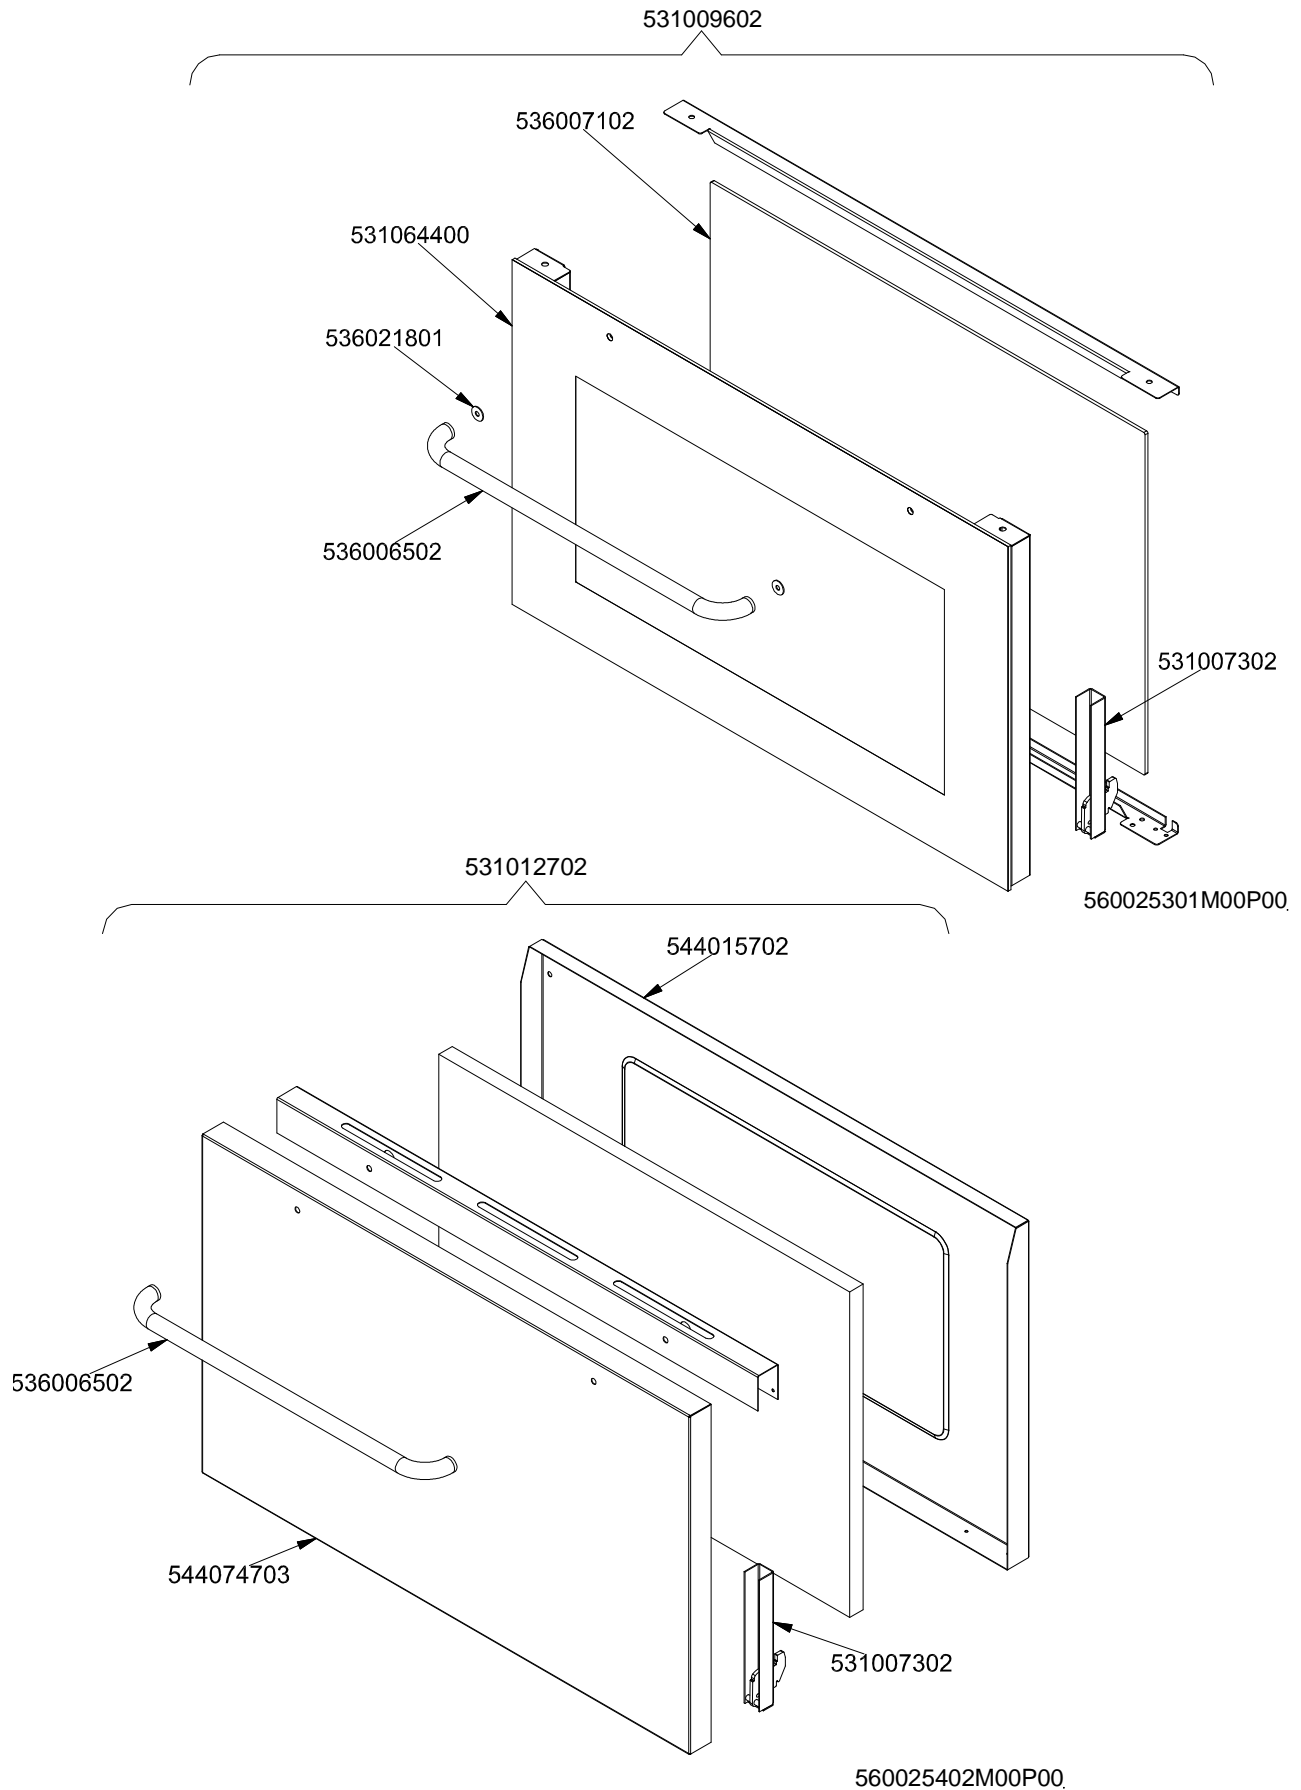

560003802M00P00.

MAGIC SNACK 60

CUCINE / RANGES / HERDE / CUISINIÈRES / N° ≥ 0310

FORNO / OVEN / BACKOFEN / FOUR / CF-8 10 10/6

PORTE / DOORS / TÜREN / PORTES ≥ 0706

PC-E

Page	Pos	Code	Description
001		537002200	ELECTRICAL PLATE D.180 W1500 V230
001		537002100	ELECTRICAL PLATE D.145 W1000 V230
001		537002300	ELECTRICAL PLATE D.220 W2000 V230
001		541026900	NEUTRAL SPACER 800
001		544043701	UPPER PLATE CF-8E
001		544083001	CONTROL PANEL FOR RANGE CFM-8ET
001		544044202	CONTROL PANEL CF-8E
001		537007600	TERMINAL BLOCK SINGLEPHASE 40A
001		544044401	SIDE NEW CF-8
001		531008100	ADJUSTABLE LEG H9 CHROME
002		539024000	SIGN PLATE FOR OVEN SELECTOR
002		537019201	OVEN COMMUTATOR MULTIF.60+65
002		536013800	KNOB D.70 BLACK 6*5 WITH SPRING
002		539023301	ADHESIVE GRADUATED*EL.MULTIF.COMM.
002		537014100	WHITE WARNING LIGHT 250V
002		537014200	GREEN WARNING LIGHT 250V
002		539023900	SIGN PLATE FOR OVEN TEMPERATURE
002		537019101	THERMOSTAT MONOPHAS.050-320°C F.MF
002		539023800	SIGN PLATE FOR OVEN TIMER
002		539023501	ADHESIVE GRAD.DISC *E.MULTIF.TERM.
002		537019300	TIMER FOR MULTIFUNCTION OVEN
002		537019301	
002		537006200	UPPER OVEN HEATING EL.1000+2000W
002		533095900	PIN FOR GRIDSHOLDER SUPPORT CF 60
002		539023400	ADHESIVE GRADUATED DISC F.KNOB
002		537019000	CIRCULAR HEATING ELEMENT FOR OVEN
002		537006800	FAN 240V CF-62
002		533084801	PANEL SPACER OF AIR DIFF.MAXI OVEN
002		534009100	GRILL PROTECTION CF-8/10
002		537005400	OVEN BULB 15W 300°C
002		537007900	OVEN BULB-SOCKET
002		536011301	OVEN GASKET CF-8/10 *FE*
002		531057900	LHD GRIDS HOLDER FOR MAXI-OVEN
002		531006701	MAXI OVEN GRID FOR S60/65
002		537006300	LOWER OVEN HEATING EL.W1750 230CF8/
002		531012402	DOOR WHEEL HOLDER FOR MAXI OVEN
002		533079700	LOCK SPRING FOR BULB §3/§4
002		531057800	RHD GRIDS HOLDER FOR MAXI-OVEN
003		536007102	
003		531064400	EXTERNAL GLASS MAXI OVEN DOOR+FRAME
003		536021801	DOOR HANDLE SPACER FOR MAXI OVEN
003		536006502	OVEN DOOR HANDLE 60LINE AL.
003		531007302	DOOR HINGE FOR MAXI OVEN 60.LINE
003		531012702	STAINLESS STEEL OVEN DOOR 60 LINE
003		544015702	INNER-DOOR FOR MAXI OVEN OF 60LINE
003		544074703	S/S MAXI OVEN DOOR PANEL
004		537000300	COMMUTATOR 7 POSITIONS S.49 16A
004		536002100	KNOB 7 POSITIONS SNACK
004		537014100	WHITE WARNING LIGHT 250V