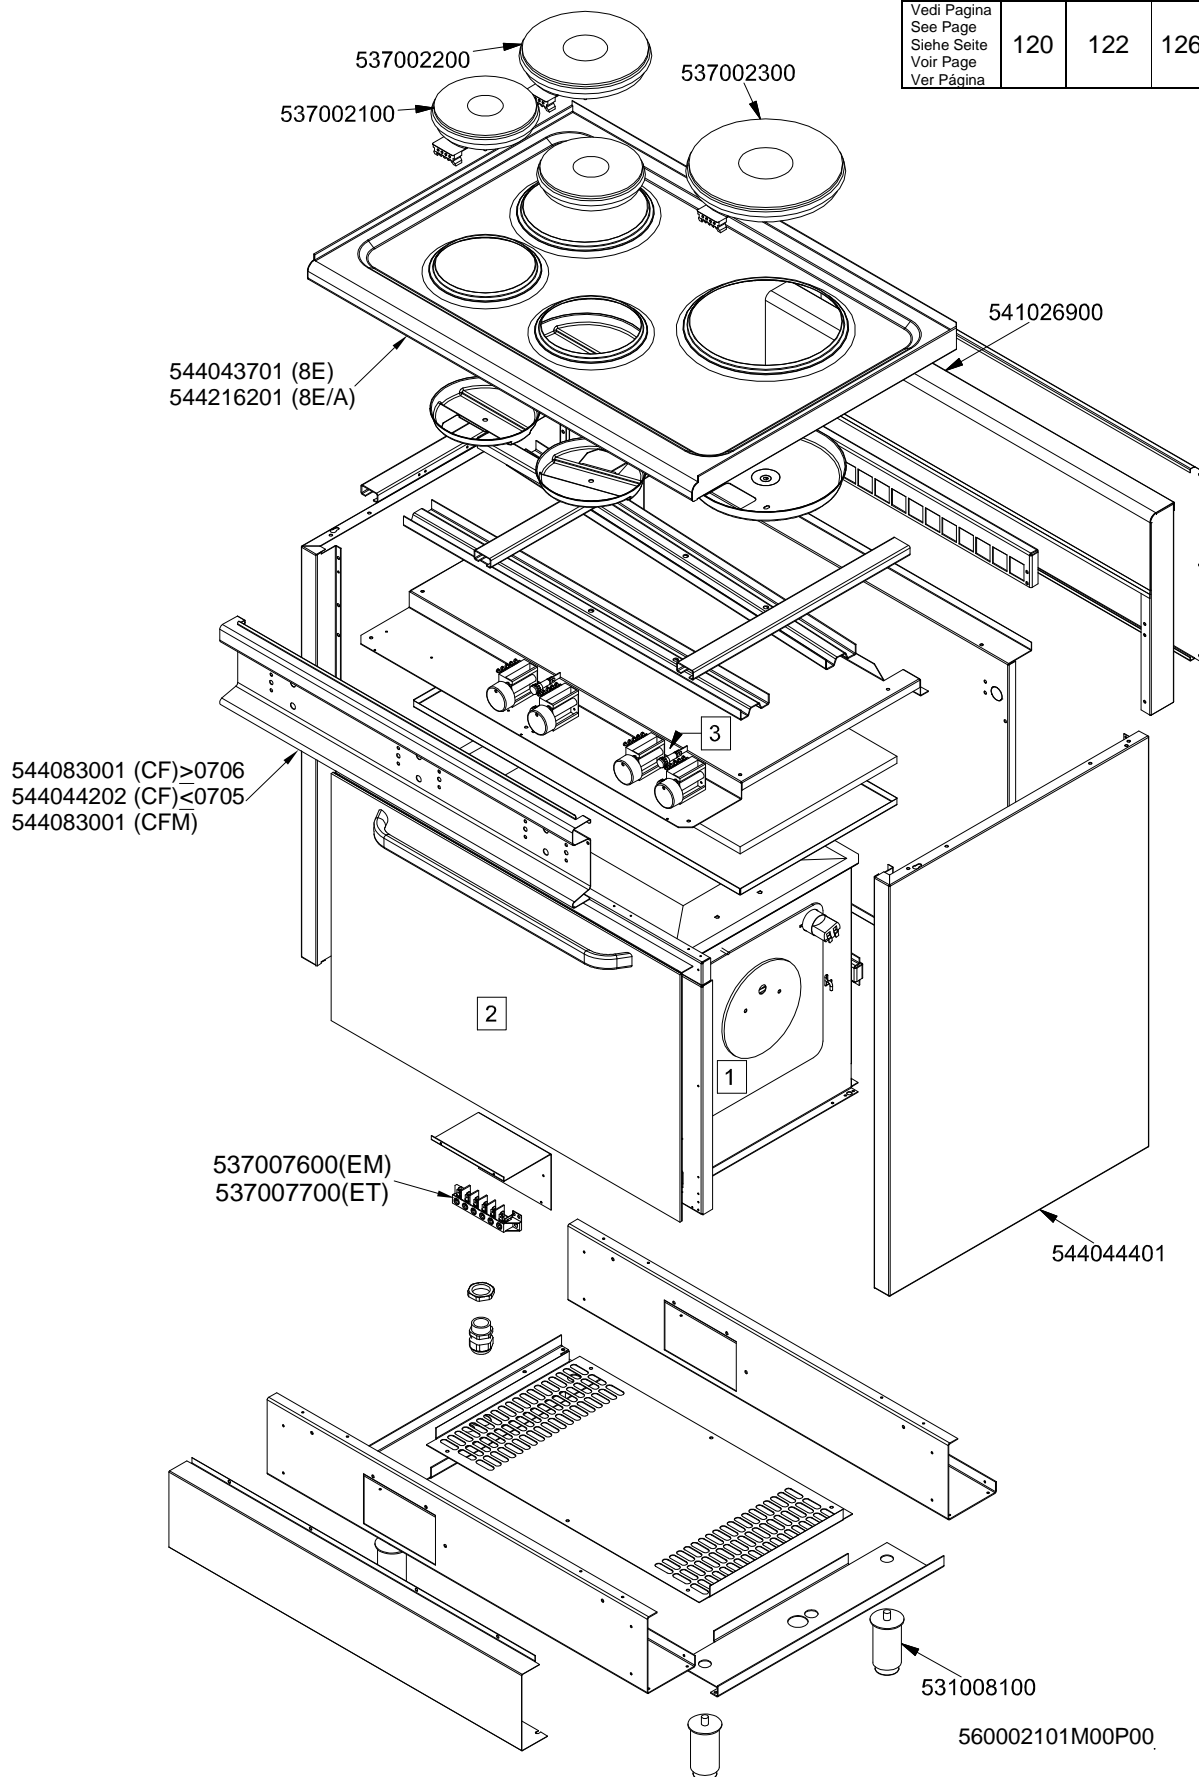

MAGIC SNACK 60

CUCINE / RANGES / HERDE / CUISINIÈRES / N° ≥0310

CF-8

CF-8EM CF-8ET CF-8EM/A CF-8ET/A CFM-8EM CFM-8ET CFM-8EM/A CFM-8ET/A

	1CF	1CFM	2	3
Vedi Pagina See Page Siehe Seite Voir Page Ver Pàgina	120	122	126	130