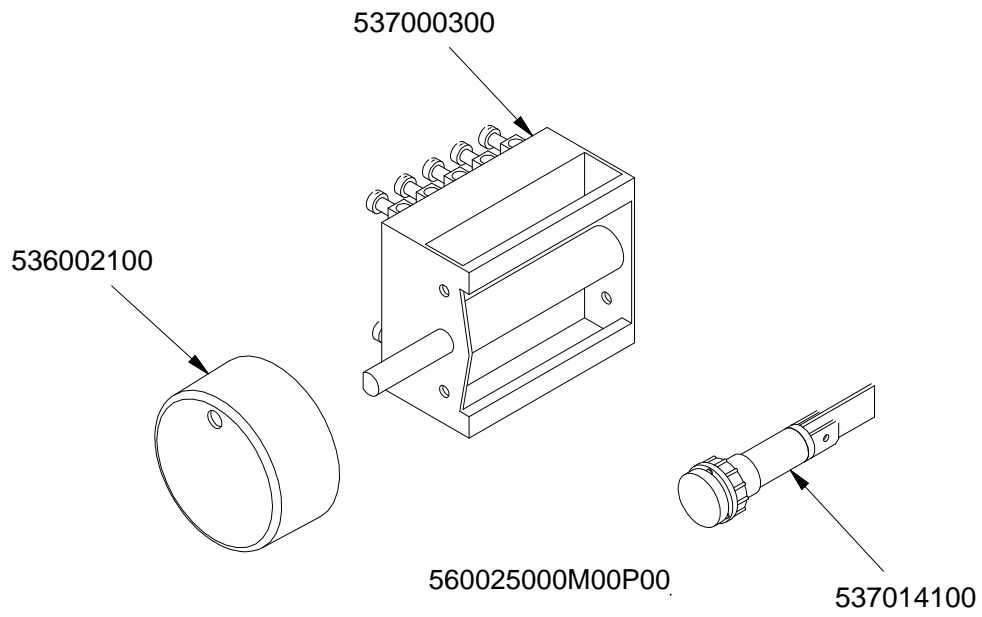

560003802M00P00.

MAGIC SNACK 60

CUCINE / RANGES / HERDE / CUISINIÈRES / N° ≥ 0310

FORNO / OVEN / BACKOFEN / FOUR / CF-8 10 10/6

PORTE / DOORS / TÜREN / PORTES ≥ 0706

PC-E

Page	Pos	Code	Description
001		537002200	ELECTRICAL PLATE D.180 W1500 V230
001		537002100	ELECTRICAL PLATE D.145 W1000 V230
001		537002300	ELECTRICAL PLATE D.220 W2000 V230
001		541026900	NEUTRAL SPACER 800
001		544043701	UPPER PLATE CF-8E
001		544083001	CONTROL PANEL FOR RANGE CFM-8ET
001		544044202	CONTROL PANEL CF-8E
001		537007600	TERMINAL BLOCK SINGLEPHASE 40A
001		544044401	SIDE NEW CF-8
001		531008100	ADJUSTABLE LEG H9 CHROME
002		539024000	SIGN PLATE FOR OVEN SELECTOR
002		537019201	OVEN COMMUTATOR MULTIF.60+65
002		536013800	KNOB D.70 BLACK 6*5 WITH SPRING
002		539023301	ADHESIVE GRADUATED*EL.MULTIF.COMM.
002		537014100	WHITE WARNING LIGHT 250V
002		537014200	GREEN WARNING LIGHT 250V
002		539023900	SIGN PLATE FOR OVEN TEMPERATURE
002		537019101	THERMOSTAT MONOPHAS.050-320°C F.MF
002		539023800	SIGN PLATE FOR OVEN TIMER
002		539023501	ADHESIVE GRAD.DISC *E.MULTIF.TERM.
002		537019300	TIMER FOR MULTIFUNCTION OVEN
002		537019301	
002		537006200	UPPER OVEN HEATING EL.1000+2000W
002		533095900	PIN FOR GRIDSHOLDER SUPPORT CF 60
002		539023400	ADHESIVE GRADUATED DISC F.KNOB
002		537019000	CIRCULAR HEATING ELEMENT FOR OVEN
002		537006800	FAN 240V CF-62
002		533084801	PANEL SPACER OF AIR DIFF.MAXI OVEN
002		534009100	GRILL PROTECTION CF-8/10
002		537005400	OVEN BULB 15W 300°C
002		537007900	OVEN BULB-SOCKET
002		536011301	OVEN GASKET CF-8/10 *FE*
002		531057900	LHD GRIDS HOLDER FOR MAXI-OVEN
002		531006701	MAXI OVEN GRID FOR S60/65
002		537006300	LOWER OVEN HEATING EL.W1750 230CF8/
002		531012402	DOOR WHEEL HOLDER FOR MAXI OVEN
002		533079700	LOCK SPRING FOR BULB §3/§4
002		531057800	RHD GRIDS HOLDER FOR MAXI-OVEN
003		536007102	
003		531064400	EXTERNAL GLASS MAXI OVEN DOOR+FRAME
003		536021801	DOOR HANDLE SPACER FOR MAXI OVEN
003		536006502	OVEN DOOR HANDLE 60LINE AL.
003		531007302	DOOR HINGE FOR MAXI OVEN 60.LINE
003		531012702	STAINLESS STEEL OVEN DOOR 60 LINE
003		544015702	INNER-DOOR FOR MAXI OVEN OF 60LINE
003		544074703	S/S MAXI OVEN DOOR PANEL
004		537000300	COMMUTATOR 7 POSITIONS S.49 16A
004		536002100	KNOB 7 POSITIONS SNACK
004		537014100	WHITE WARNING LIGHT 250V