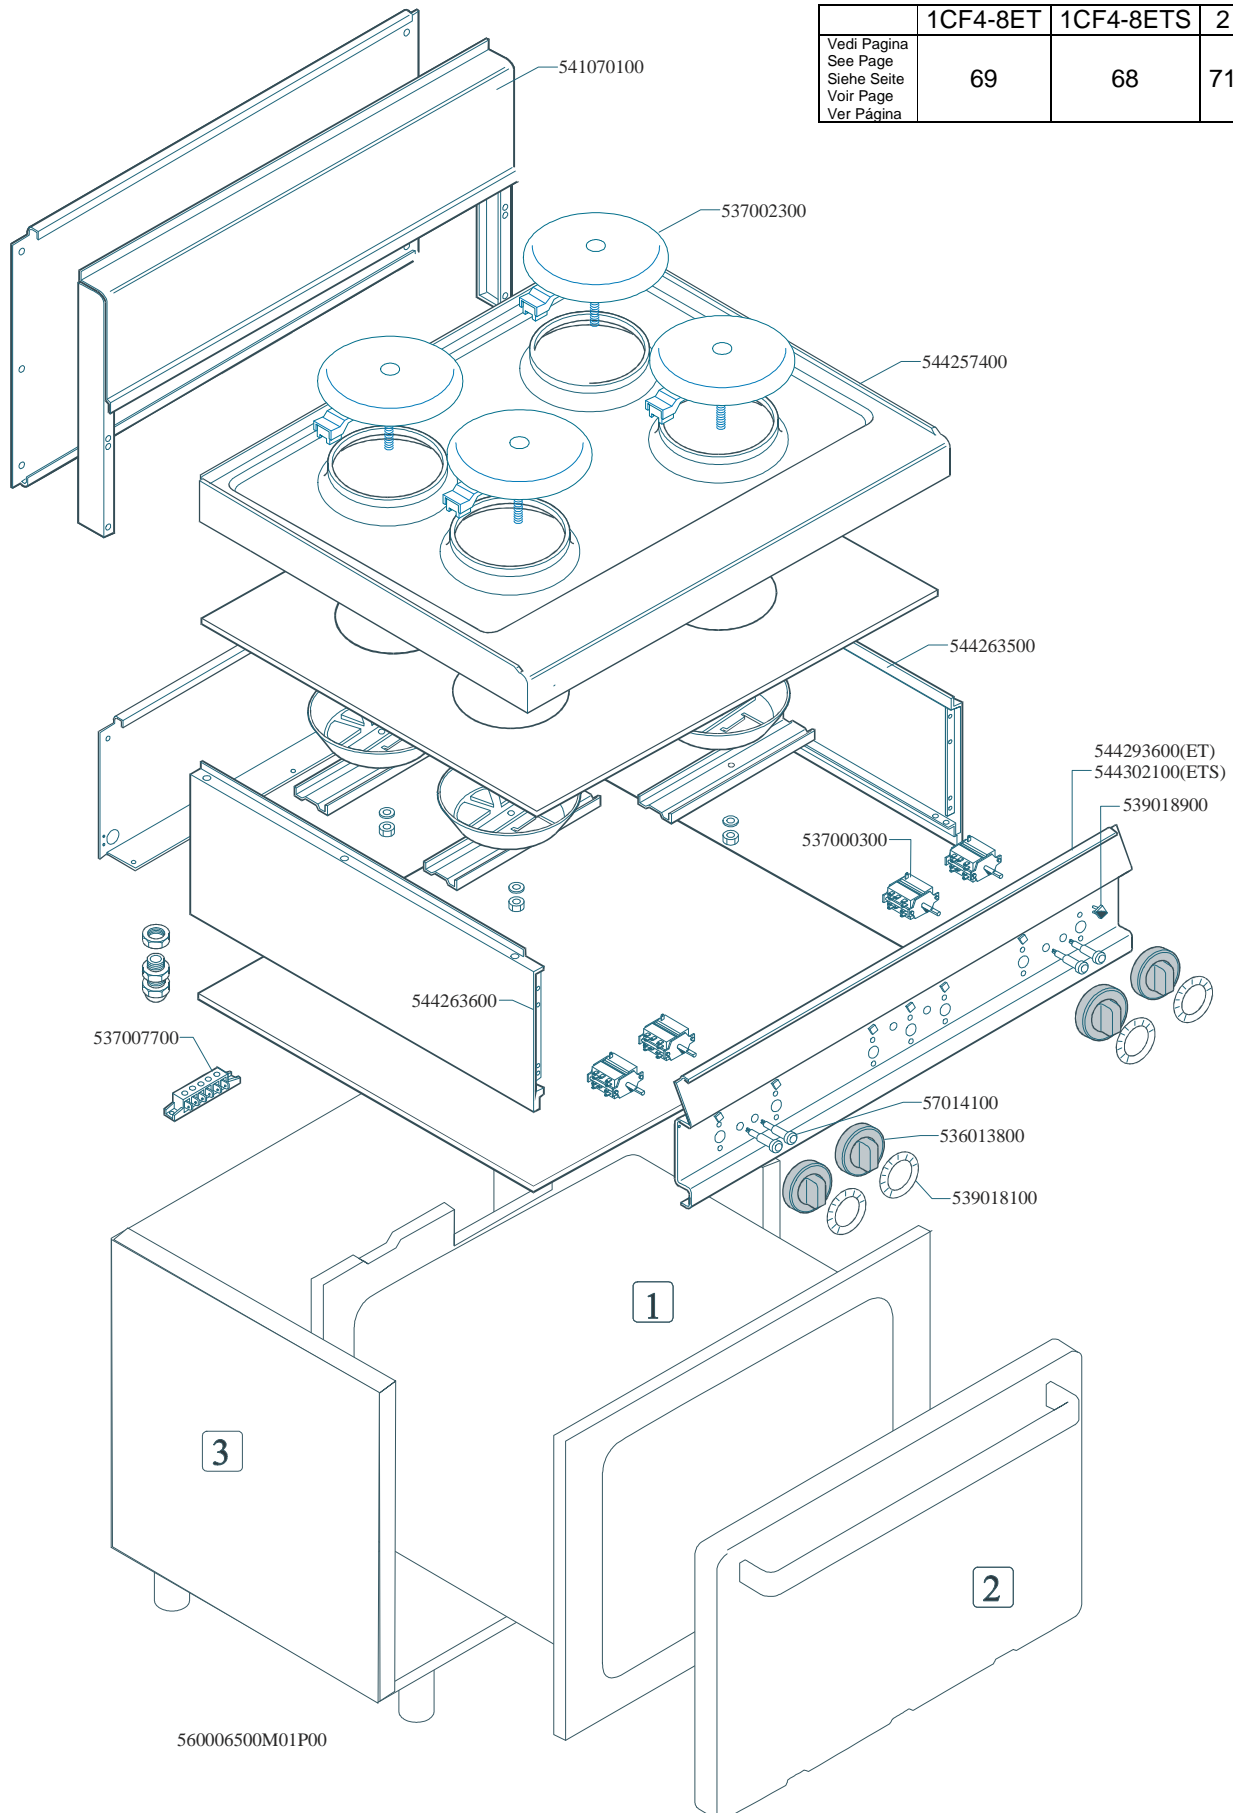

MAGIC PROF 65

CUCINE / RANGES / HERDE / CUISINIÈRES / N° 0308

CF...-8...

CF4-8ET CF4-8ETS

	1CF4-8ET	1CF4-8ETS	2	3
Vedi Pagina See Page Siehe Seite Voir Page Ver Pàgina	69	68	71	90