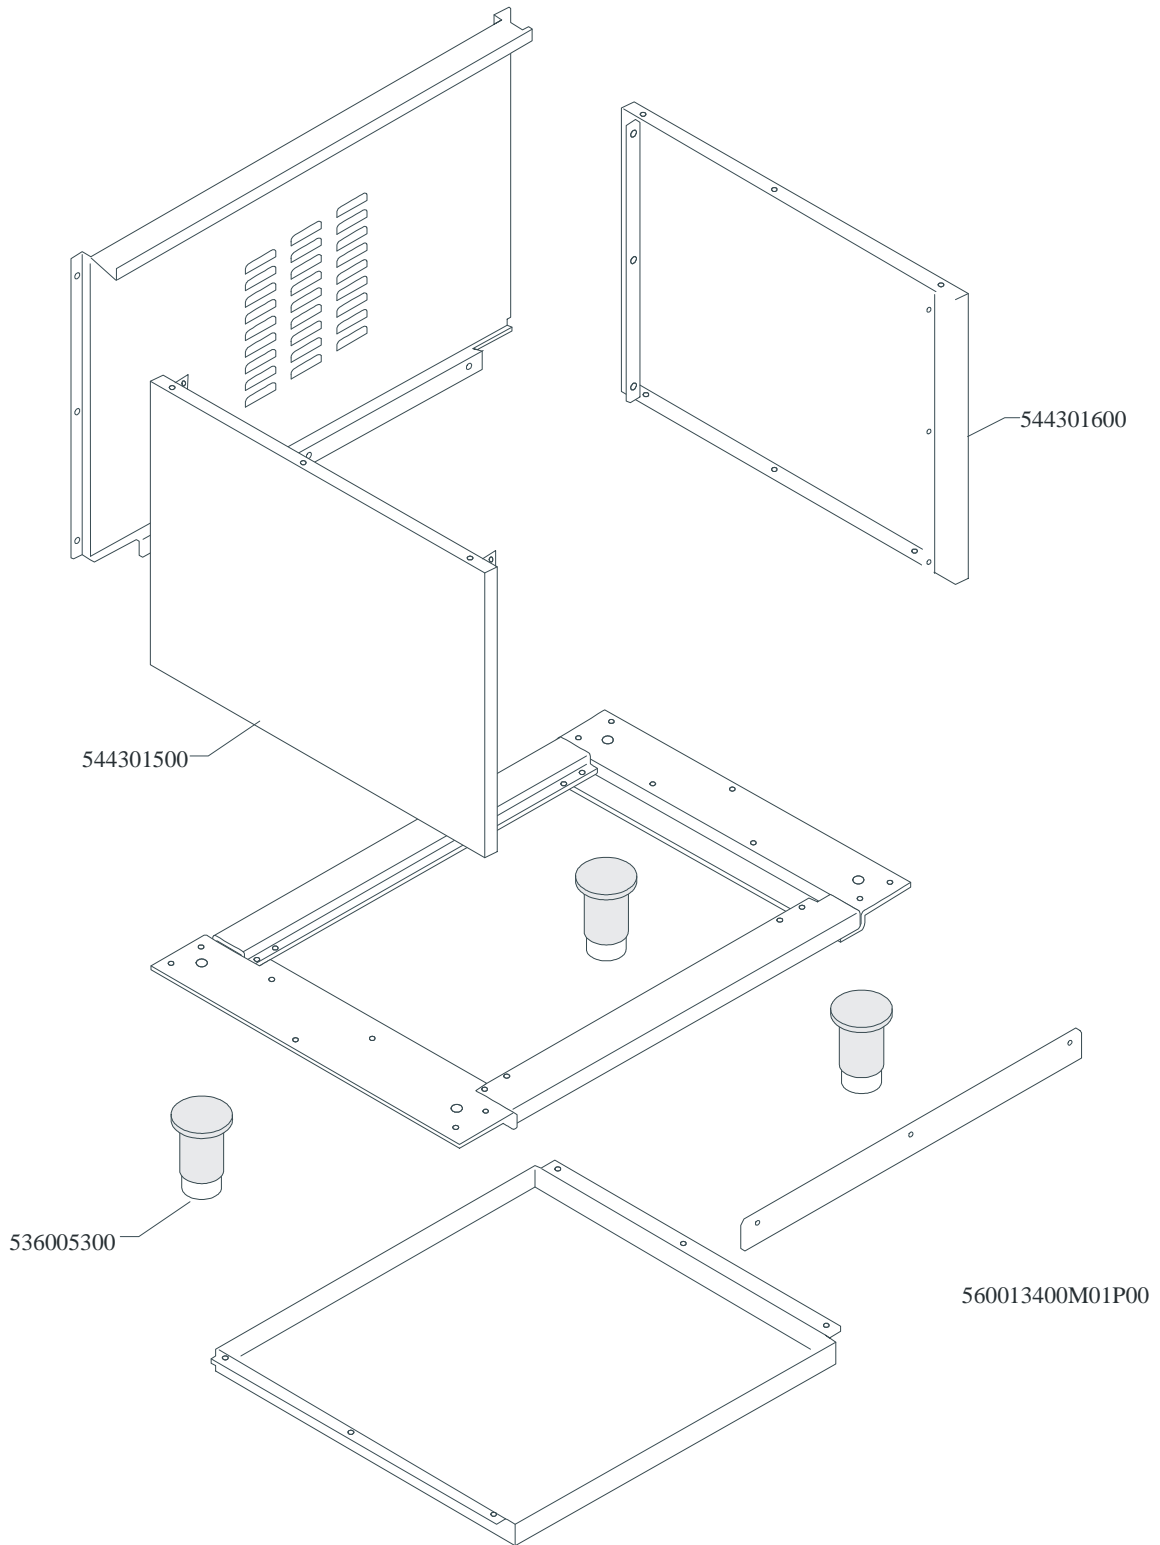

STATICO ELETTRICO / TRADITIONAL ELECTRIC / STATISCHER ELEKTRO / ELECTRIQUE STATIQUE

MAGIC PROF 65

CUCINE / RANGES / HERDE / CUISINIÈRES / N° 0308
FORNO / OVEN / BACKOFEN / FOUR

PORTE / DOORS / TÜREN / PORTES

CF

Page	Pos	Code	Description
001		541070100	NEUTRAL SPACER 8
001		537002300	ELECTRICAL PLATE D.220 W2000 V230
001		544263500	RIGHT SIDE S.65
001		544257400	UPPER PLATE PC-8E
001		544302100	CONTROL PANEL CF4/CFC4-8ETS
001		539018900	INDEX FOR KNOB
001		537000300	COMMUTATOR 7 POSITIONS S.49 16A
001		539018100	ADHESIVE GRADUATED DISC FOR KNOB
001		544263600	LEFT SIDE S.65
001		537007700	TERMINAL BLOCK THREEPHASE 40A
001		57014100	
001		536013800	KNOB D.70 BLACK 6*5 WITH SPRING
002		537006200	UPPER OVEN HEATING EL.1000+2000W
002		531006700	OVEN GRID FOR CF-8/10
002		537014100	WHITE WARNING LIGHT 250V
002		537014200	GREEN WARNING LIGHT 250V
002		537006100	OVEN THERMOSTAT CF-62/8/10
002		537005700	OVEN COMMUTATOR CF-8/10 EL.
002		537006300	LOWER OVEN HEATING EL.W1750 230CF8/
002		534002200	OVEN DRIPPING-PAN CF-8/10
002		536002800	ELECTRIC OVEN KNOB CF-8/10
002		537015500	REDLIGHTED SWITCH
002		531013600	SIDE GRID FOR MAXI/VENTILATED OVEN
002		537005400	OVEN BULB 15W 300°C
002		534009100	GRILL PROTECTION CF-8/10
002		536011300	OVEN GASKET CF-8/10
002		537007900	OVEN BULB-SOCKET
003		531031200	COMPLETE STAINLESS STEEL OVEN DOOR
003		531007900	STAINLESS STEEL DOOR WHEEL HOLDER
003		541025200	STAINLESS STEEL OVEN DOOR HANDLE
003		544301300	STAINLESS STEEL OVEN DOOR PANEL 65
003		531007300	GLASS DOOR HINGE CF-8/10
003		531008200	STAINLESS STEEL DOOR HINGE CF-8/10
003		536007000	EXTERNAL GLASS OVEN DOOR CF8/10
003		531031300	COMPLETE GLASS OVEN DOOR 65LINE
003		531012400	GLASS DOOR WHEEL HOLDER CF-8/10
003		536007100	INTERNAL GLASS OVEN DOOR CF-8/10
003		541078200	HANDLE SUPPORT GLASS DOOR CF-65
004		544301600	RIGHT SIDE FOR 65 RANGE
004		544301500	LEFT SIDE FOR 65 RANGE
004		536005300	PLASTIC LED 2"