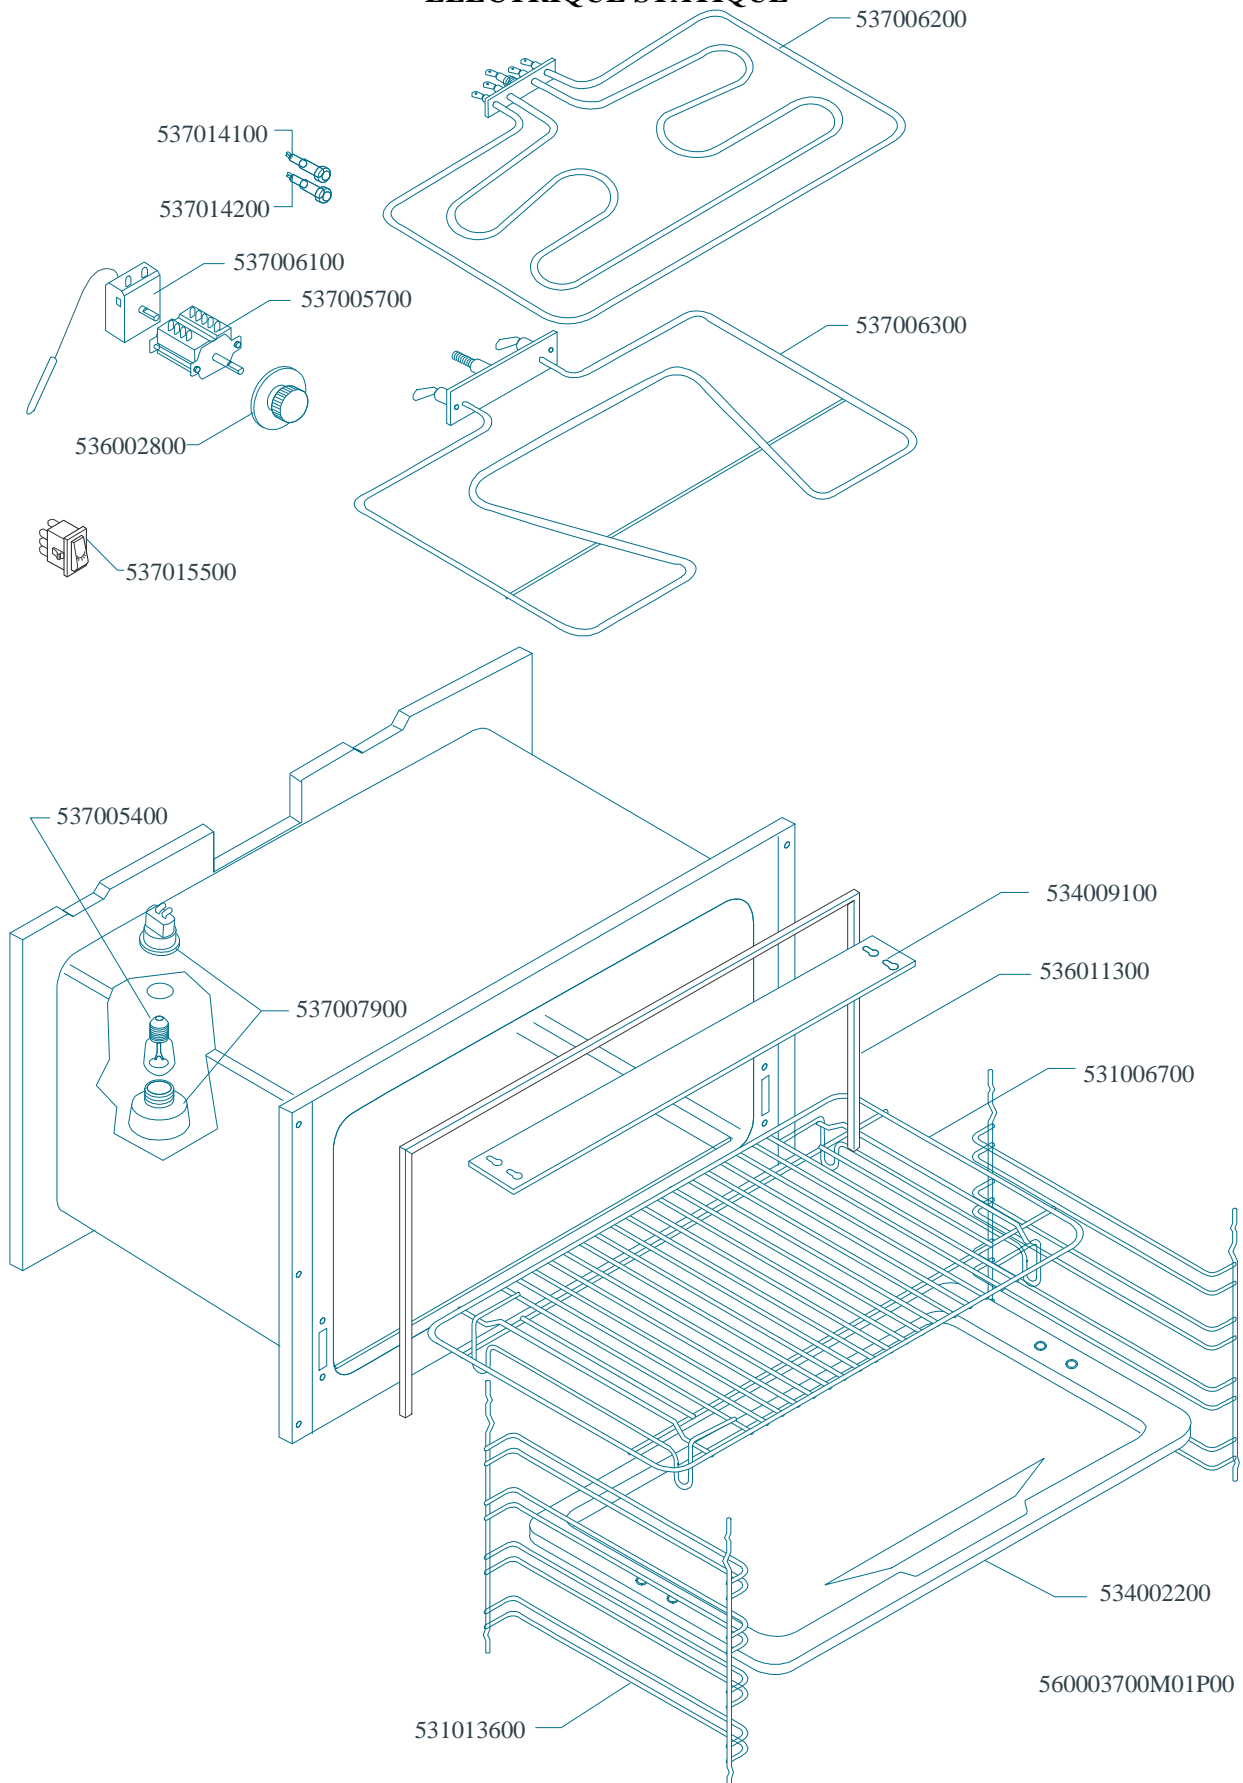

STATICO ELETTRICO / TRADITIONAL ELECTRIC / STATISCHER ELEKTRO / ELECTRIQUE STATIQUE

MAGIC PROF 65

CUCINE / RANGES / HERDE / CUISINIÈRES / N° 0308
FORNO / OVEN / BACKOFEN / FOUR

PORTE / DOORS / TÜREN / PORTES

CF

Page	Pos	Code	Description
001		541070100	NEUTRAL SPACER 8
001		537002300	ELECTRICAL PLATE D.220 W2000 V230
001		544263500	RIGHT SIDE S.65
001		544257400	UPPER PLATE PC-8E
001		544302100	CONTROL PANEL CF4/CFC4-8ETS
001		539018900	INDEX FOR KNOB
001		537000300	COMMUTATOR 7 POSITIONS S.49 16A
001		539018100	ADHESIVE GRADUATED DISC FOR KNOB
001		544263600	LEFT SIDE S.65
001		537007700	TERMINAL BLOCK THREEPHASE 40A
001		57014100	
001		536013800	KNOB D.70 BLACK 6*5 WITH SPRING
002		537006200	UPPER OVEN HEATING EL.1000+2000W
002		531006700	OVEN GRID FOR CF-8/10
002		537014100	WHITE WARNING LIGHT 250V
002		537014200	GREEN WARNING LIGHT 250V
002		537006100	OVEN THERMOSTAT CF-62/8/10
002		537005700	OVEN COMMUTATOR CF-8/10 EL.
002		537006300	LOWER OVEN HEATING EL.W1750 230CF8/
002		534002200	OVEN DRIPPING-PAN CF-8/10
002		536002800	ELECTRIC OVEN KNOB CF-8/10
002		537015500	REDLIGHTED SWITCH
002		531013600	SIDE GRID FOR MAXI/VENTILATED OVEN
002		537005400	OVEN BULB 15W 300°C
002		534009100	GRILL PROTECTION CF-8/10
002		536011300	OVEN GASKET CF-8/10
002		537007900	OVEN BULB-SOCKET
003		531031200	COMPLETE STAINLESS STEEL OVEN DOOR
003		531007900	STAINLESS STEEL DOOR WHEEL HOLDER
003		541025200	STAINLESS STEEL OVEN DOOR HANDLE
003		544301300	STAINLESS STEEL OVEN DOOR PANEL 65
003		531007300	GLASS DOOR HINGE CF-8/10
003		531008200	STAINLESS STEEL DOOR HINGE CF-8/10
003		536007000	EXTERNAL GLASS OVEN DOOR CF8/10
003		531031300	COMPLETE GLASS OVEN DOOR 65LINE
003		531012400	GLASS DOOR WHEEL HOLDER CF-8/10
003		536007100	INTERNAL GLASS OVEN DOOR CF-8/10
003		541078200	HANDLE SUPPORT GLASS DOOR CF-65
004		544301600	RIGHT SIDE FOR 65 RANGE
004		544301500	LEFT SIDE FOR 65 RANGE
004		536005300	PLASTIC LED 2"