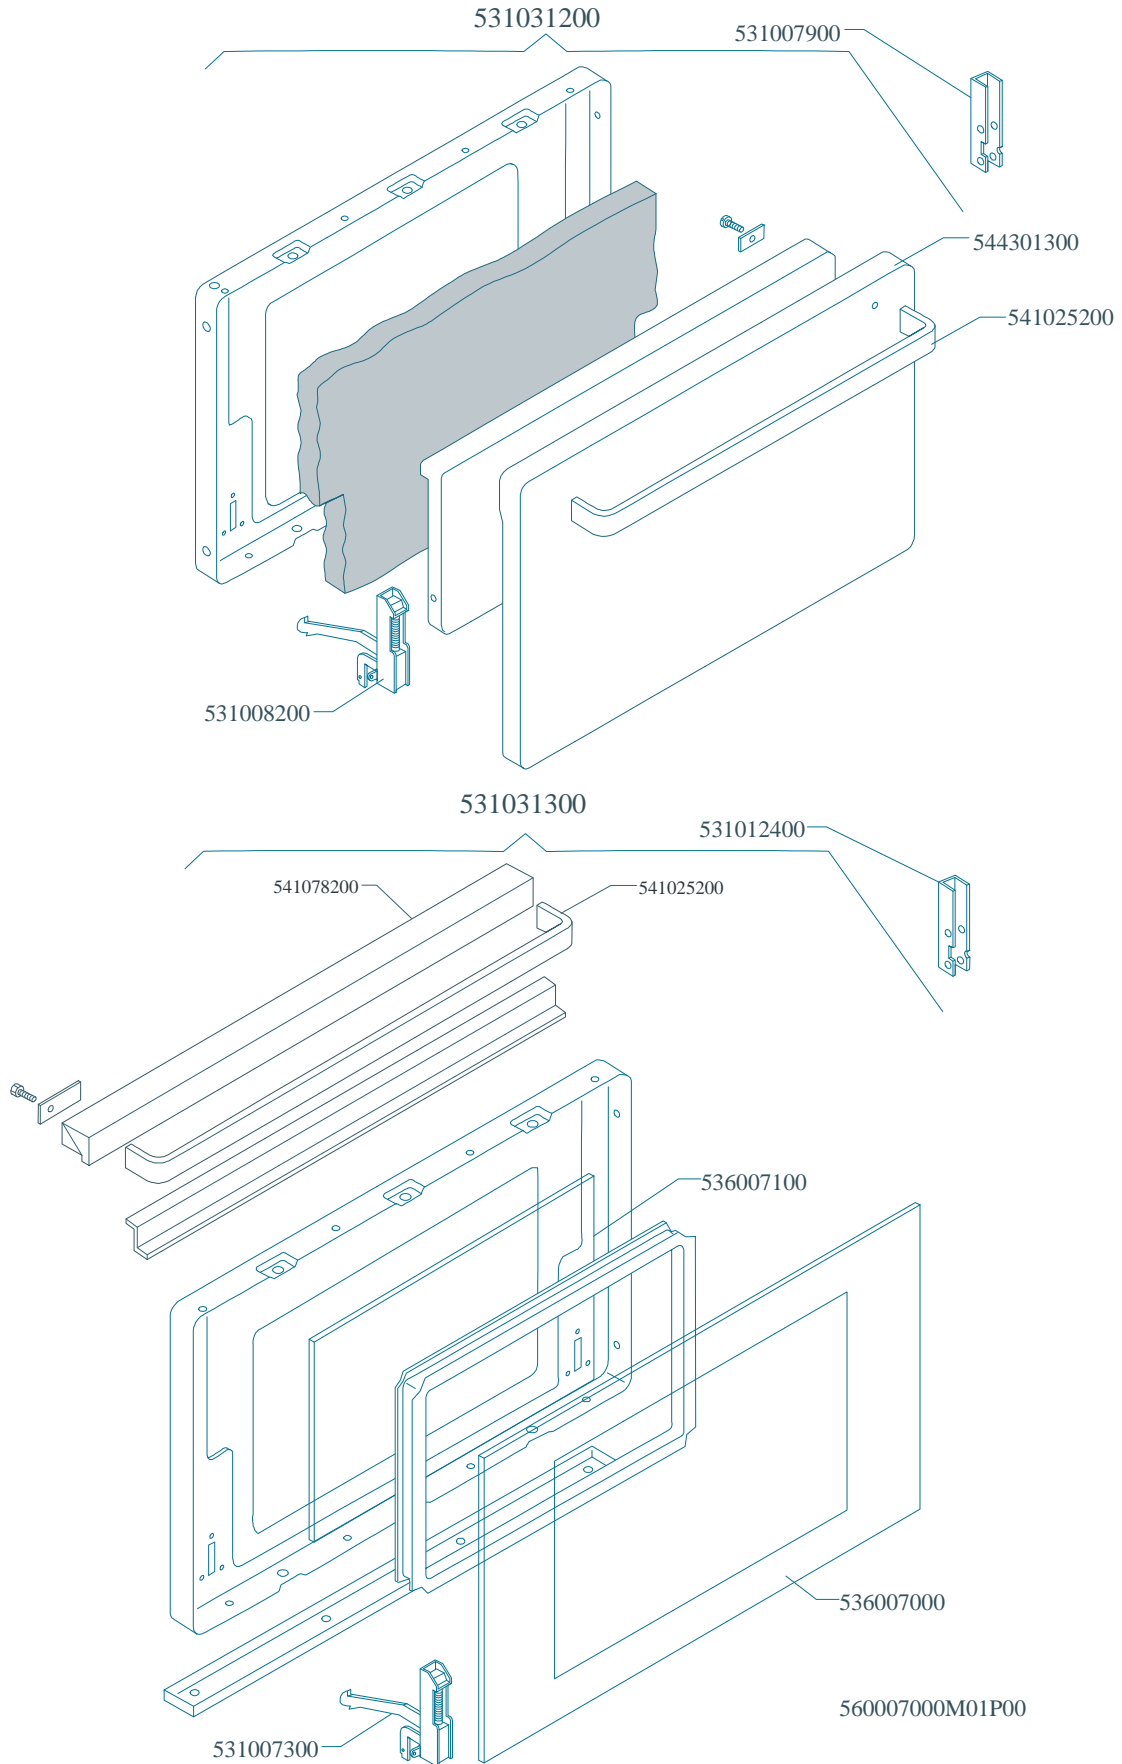

STATICO ELETTRICO / TRADITIONAL ELECTRIC / STATISCHER ELEKTRO / ELECTRIQUE STATIQUE

MAGIC PROF 65

CUCINE / RANGES / HERDE / CUISINIÈRES / N° 0308
FORNO / OVEN / BACKOFEN / FOUR

PORTE / DOORS / TÜREN / PORTES

CF

Page	Pos	Code	Description
001		541070100	NEUTRAL SPACER 8
001		537002300	ELECTRICAL PLATE D.220 W2000 V230
001		544263500	RIGHT SIDE S.65
001		544257400	UPPER PLATE PC-8E
001		544302100	CONTROL PANEL CF4/CFC4-8ETS
001		539018900	INDEX FOR KNOB
001		537000300	COMMUTATOR 7 POSITIONS S.49 16A
001		539018100	ADHESIVE GRADUATED DISC FOR KNOB
001		544263600	LEFT SIDE S.65
001		537007700	TERMINAL BLOCK THREEPHASE 40A
001		57014100	
001		536013800	KNOB D.70 BLACK 6*5 WITH SPRING
002		537006200	UPPER OVEN HEATING EL.1000+2000W
002		531006700	OVEN GRID FOR CF-8/10
002		537014100	WHITE WARNING LIGHT 250V
002		537014200	GREEN WARNING LIGHT 250V
002		537006100	OVEN THERMOSTAT CF-62/8/10
002		537005700	OVEN COMMUTATOR CF-8/10 EL.
002		537006300	LOWER OVEN HEATING EL.W1750 230CF8/
002		534002200	OVEN DRIPPING-PAN CF-8/10
002		536002800	ELECTRIC OVEN KNOB CF-8/10
002		537015500	REDLIGHTED SWITCH
002		531013600	SIDE GRID FOR MAXI/VENTILATED OVEN
002		537005400	OVEN BULB 15W 300°C
002		534009100	GRILL PROTECTION CF-8/10
002		536011300	OVEN GASKET CF-8/10
002		537007900	OVEN BULB-SOCKET
003		531031200	COMPLETE STAINLESS STEEL OVEN DOOR
003		531007900	STAINLESS STEEL DOOR WHEEL HOLDER
003		541025200	STAINLESS STEEL OVEN DOOR HANDLE
003		544301300	STAINLESS STEEL OVEN DOOR PANEL 65
003		531007300	GLASS DOOR HINGE CF-8/10
003		531008200	STAINLESS STEEL DOOR HINGE CF-8/10
003		536007000	EXTERNAL GLASS OVEN DOOR CF8/10
003		531031300	COMPLETE GLASS OVEN DOOR 65LINE
003		531012400	GLASS DOOR WHEEL HOLDER CF-8/10
003		536007100	INTERNAL GLASS OVEN DOOR CF-8/10
003		541078200	HANDLE SUPPORT GLASS DOOR CF-65
004		544301600	RIGHT SIDE FOR 65 RANGE
004		544301500	LEFT SIDE FOR 65 RANGE
004		536005300	PLASTIC LED 2"