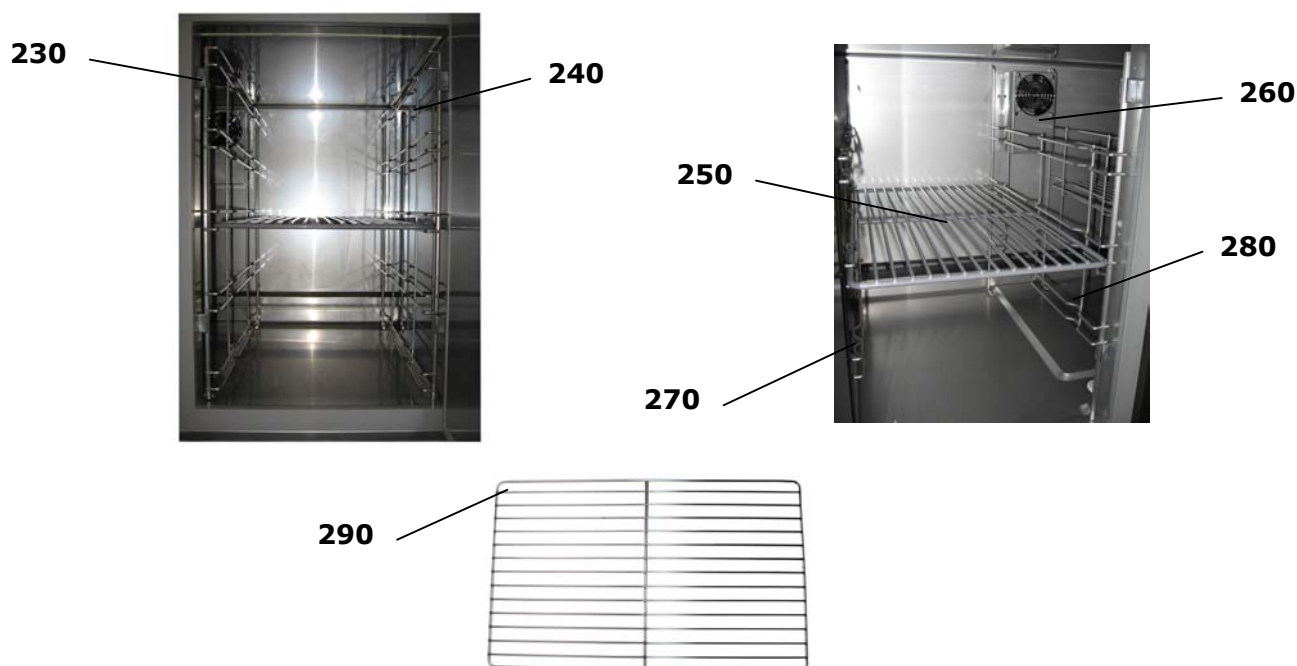

ID	Codice Code Kode Code	Modello Model Modell Modèle	Tipo Type	Descrizione Description Beschreibung Description
190	32633052	TRECO TPECO	01-02-03-04 01-02-03-04	Porta sinistra Left door Tür Link Porte gauche
190	32633051	TRECO TPECO	01-02-03-04 01-02-03-04	Porta destra Right door Tür Recht Porte droite
200	14414300569	TRECO TPECO	01-02-03-04 01-02-03-04	Guarnizione porta Door gasket Tür-Dichtung Joint de la porte
210	32213057	TRECO TPECO	01-02-03-04 01-02-03-04	Cerniera inferiore sinistra Left lower hinge Unteres Scharnier Link Charnière inférieure gauche
210	32213056	TRECO TPECO	01-02-03-04 01-02-03-04	Cerniera inferiore destra Right lower hinge Unteres Scharnier Recht Charnière inférieure droite
220	1412262	TRECO TPECO	01-02-03-04 01-02-03-04	Cerniera superiore Right upper Unteres Scharnier Recht Charnière i superieure

**ACCESSORI INTERNI
INTERNAL ACCESSORIES
ZUBEHÖRE
ACCESSOIRES**