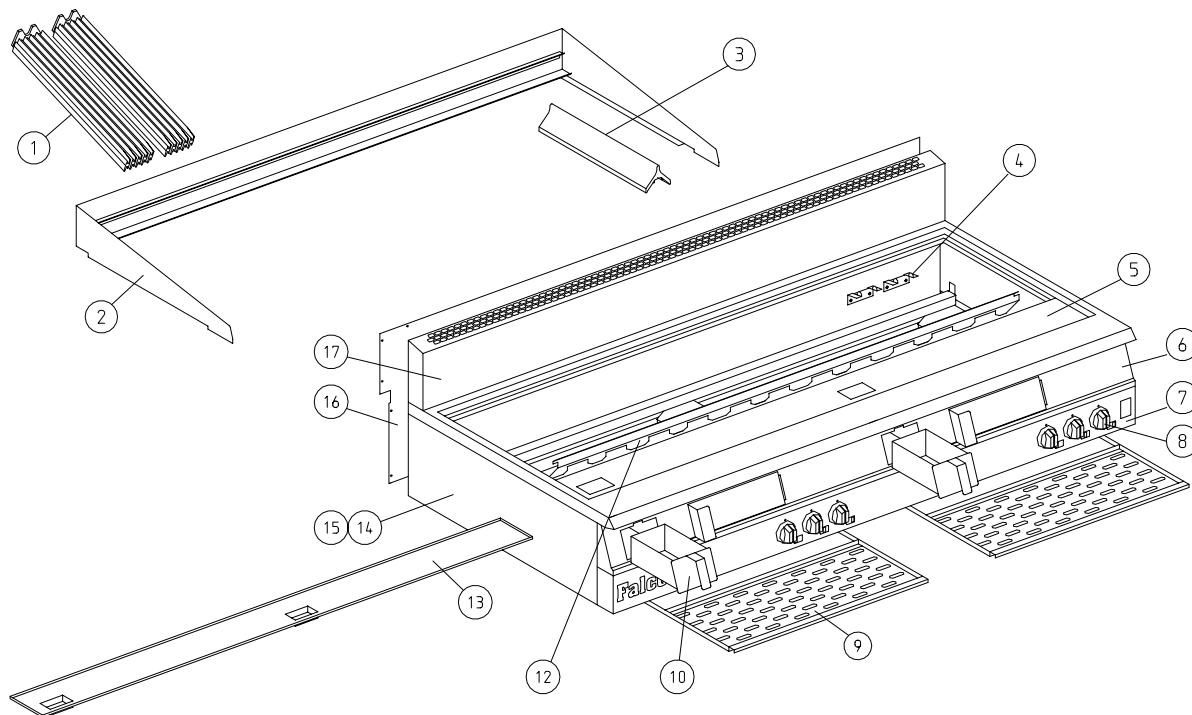

# Fitments

Item	Spares No	Description
1.	535950000	Branding grid
2.	535990000	Splash guard assembly
3.	535950001	Burner Radiant
4.	535970009	Baffle support angle
5.	535990001	Hob assembly
6.	535990002	Upper front facia assembly
7.	535990003	Lower front facia
8.	535820009	Control knob
9.	535960001	Drip tray

Item	Spares No	Description
10.	535820011	Fat jug assembly
11.	535820012	Magnetic door catch (not shown)
12.	535990004	Brander support angle
13.	535990005	Spill tray
14.	535820015	Outer side panel - LH
15.	535820016	Outer side panel - RH
16.	535990006	Outer back panel
17.	535990007	Flue panel