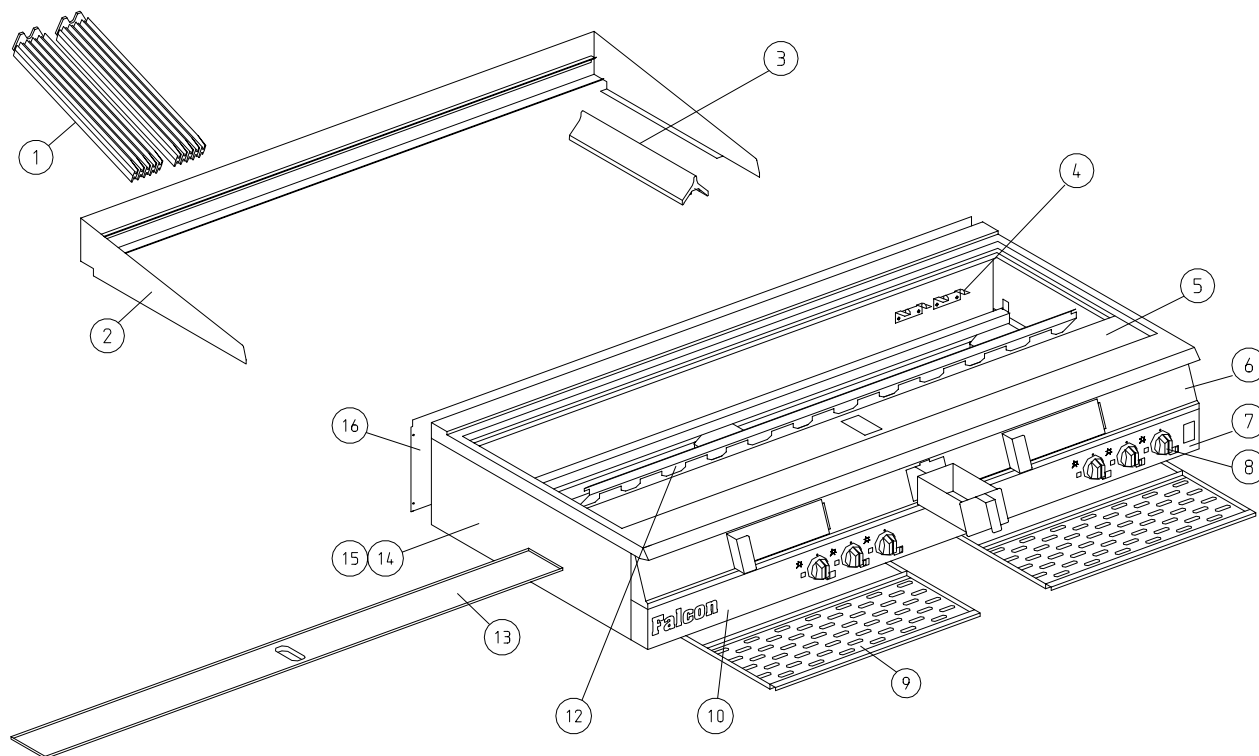

G21823 Chargrill

Fitments

Item	Spares No	Description
1.	535950000	Branding grid
2.	535990011	Splash guard assembly
3.	535950001	Burner baffle
4.	535970009	Baffle support angle
5.	535990012	Hob assembly
6.	535990013	Upper front facia assembly
7.	535990014	Lower front facia (sp. ign.)
7.	535990015	Lower front facia (man. ign.)
8.	535820009	Control knob

Item	Spares No	Description
9.	535960008	Drip tray
10.	535950025	Fat jug assembly
11.	535820012	Magnetic door catch (not shown)
12.	535990016	Brander support angle
13.	535990017	Spill tray
14.	535820015	Outer side panel - LH
15.	535820016	Outer side panel - RH
16.	535990018	Outer back panel