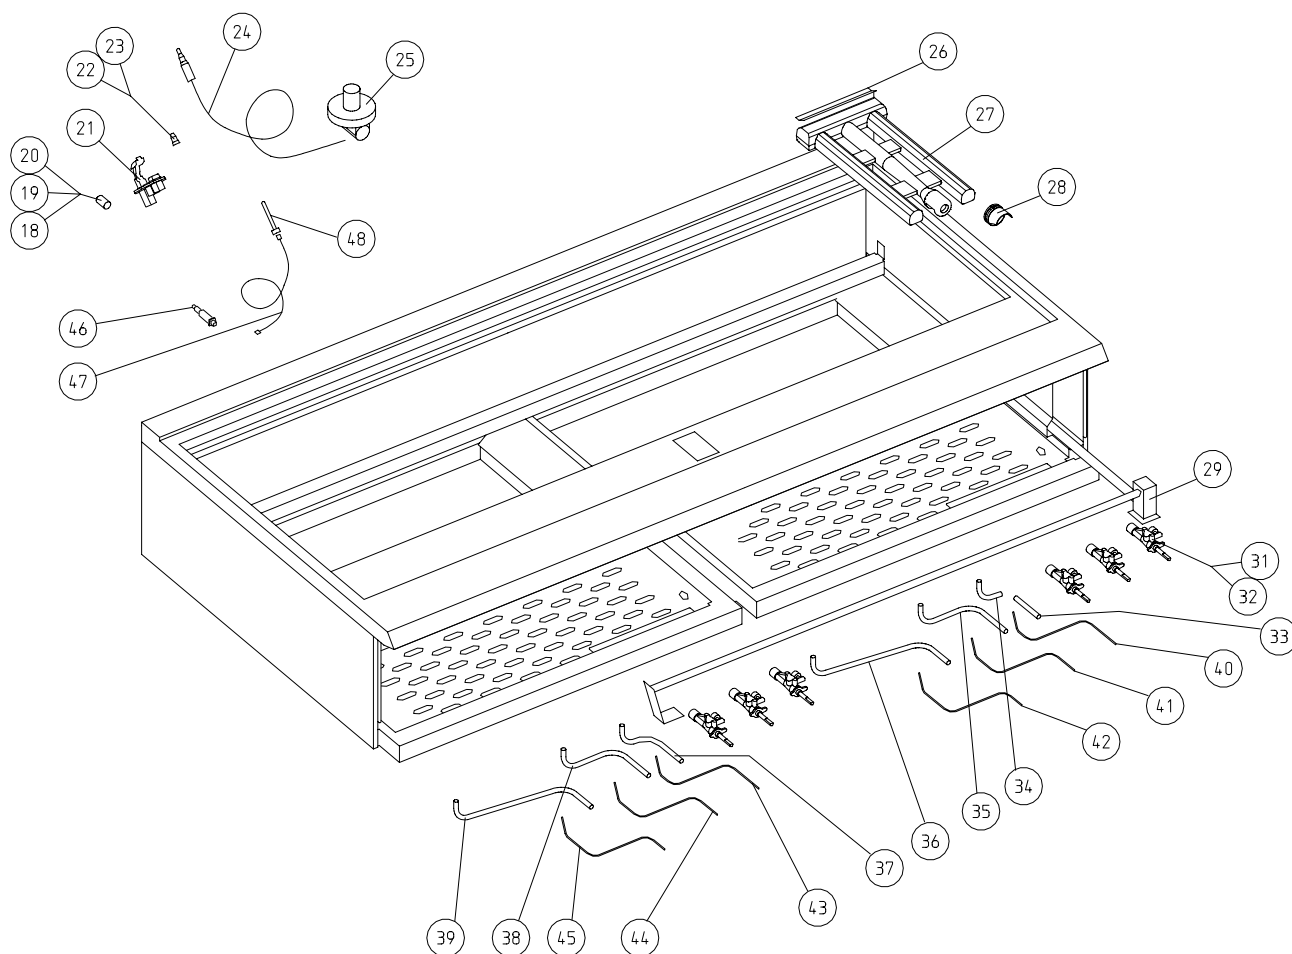

G21823 Chargrill

Controls

Item	Spares No	Description
18.	535830012	Burner injector (natural gas)
19.	535820020	Injector holder (propane gas)
20.	535830013	Amal jet (propane gas)
21.	535820022	Pilot burner
22.	535820023	Pilot jet (natural gas)
23.	535820024	Pilot jet (propane gas)
24.	535820025	Thermocouple
25.	535820026	Gas governor (natural gas)
26.	535950004	Burner shield
27.	535950005	Burner
28.	535820028	Burner aeration shroud
29.	535990019	Float rail assembly
30.	535820030	Pressure test nipple (not sh.)
31.	535820031	Gas control valve (nat. gas)
32.	535820032	Gas control valve (prop. gas)
33.	535820033	RH burner pipe (tap to elbow)

Item	Spares No	Description
34.	535990020	RH burner pipe (elbow to burner)
35.	535990021	RH inner burner pipe
36.	535990022	RH centre burner pipe
37.	535990023	LH centre burner pipe
38.	535990024	LH inner burner pipe
39.	535990025	LH burner pipe
40.	535990026	RH pilot pipe
41.	535990027	RH inner pilot pipe
42.	535990028	RH centre pilot pipe
43.	535990029	LH centre pilot pipe
44.	535990030	LH inner pilot pipe
45.	535990031	LH pilot pipe
46.	535950020	Spark igniter
47.	535950021	Electrode lead (sp. ign. only)
48.	535950022	Pilot electrode (sp. ign. only)