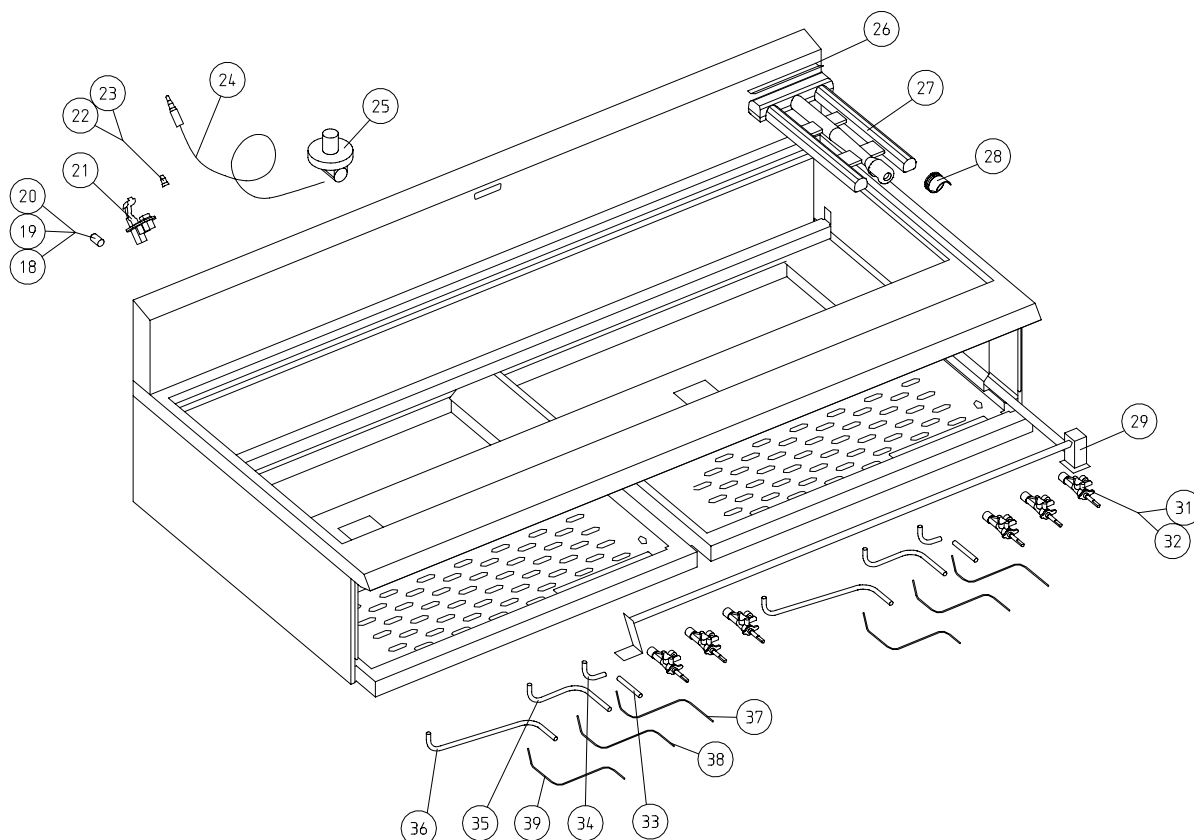

G21823 Chargrill

Controls

Item	Spares No	Description
18.	535830012	Burner injector (natural gas)
19.	535820020	Injector holder (propane gas)
20.	535830013	Amal jet (propane gas)
21.	535820022	Pilot burner
22.	535820023	Pilot jet (natural gas)
23.	535820024	Pilot jet (propane gas)
24.	535820025	Thermocouple
25.	535820026	Gas governor (natural gas)
26.	535950004	Burner shield
27.	535950005	Burner
28.	535820028	Burner aeration shroud

Item	Spares No	Description
29.	535990008	Float rail assembly
30.	535820030	Pressure test nipple (not shown)
31.	535820031	Gas control valve (natural gas)
32.	535820032	Gas control valve (propane gas)
33.	535820033	RH burner pipe (tap to elbow)
34.	535830015	RH burner pipe (elbow to burner)
35.	535830016	Burner pipe - centre
36.	535830017	LH burner pipe
37.	535830018	RH pilot pipe
38.	535830019	Pilot pipe - centre
39.	535830020	LH pilot pipe