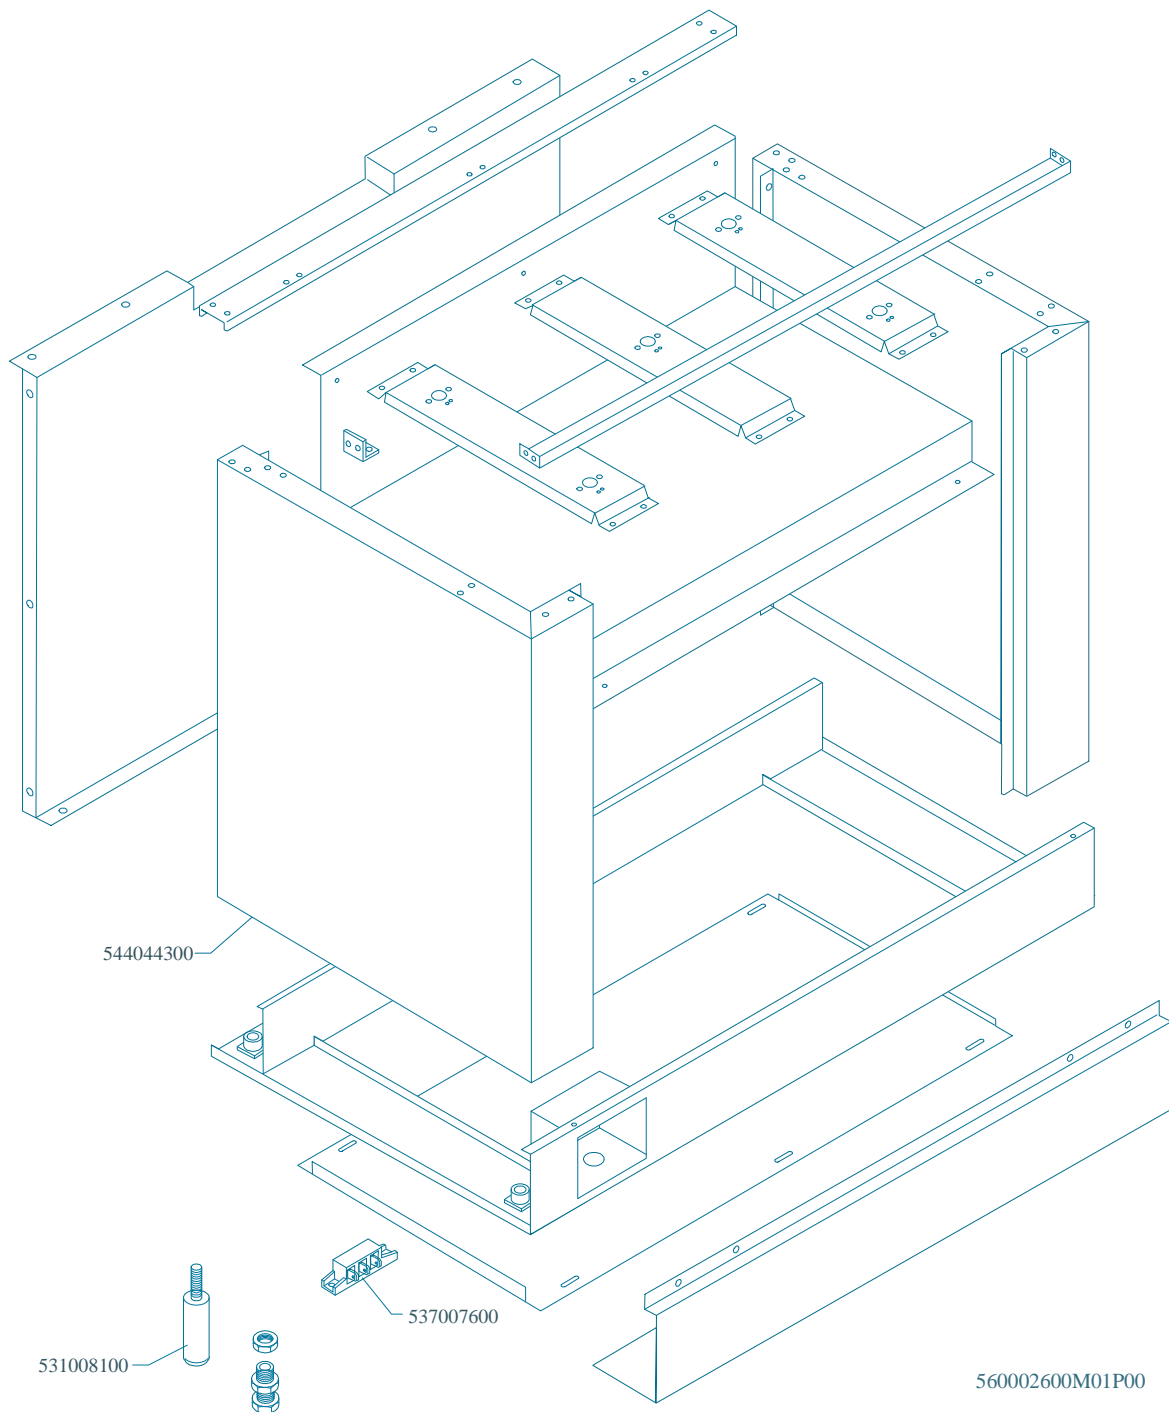

MAGIC SNACK 60

CUCINE / RANGES / HERDE / CUISINIÈRES / N° 0309

CF-10/6

CF-10G/6F CF-10G6/A CF-10GEM/6 CF-10GEM6/A CFM-10GEM/6 CFM-10GEM6/A

MAGIC SNACK 60

CUCINE / RANGES / HERDE / CUISINIÈRES / N° 0309
CF-10/6