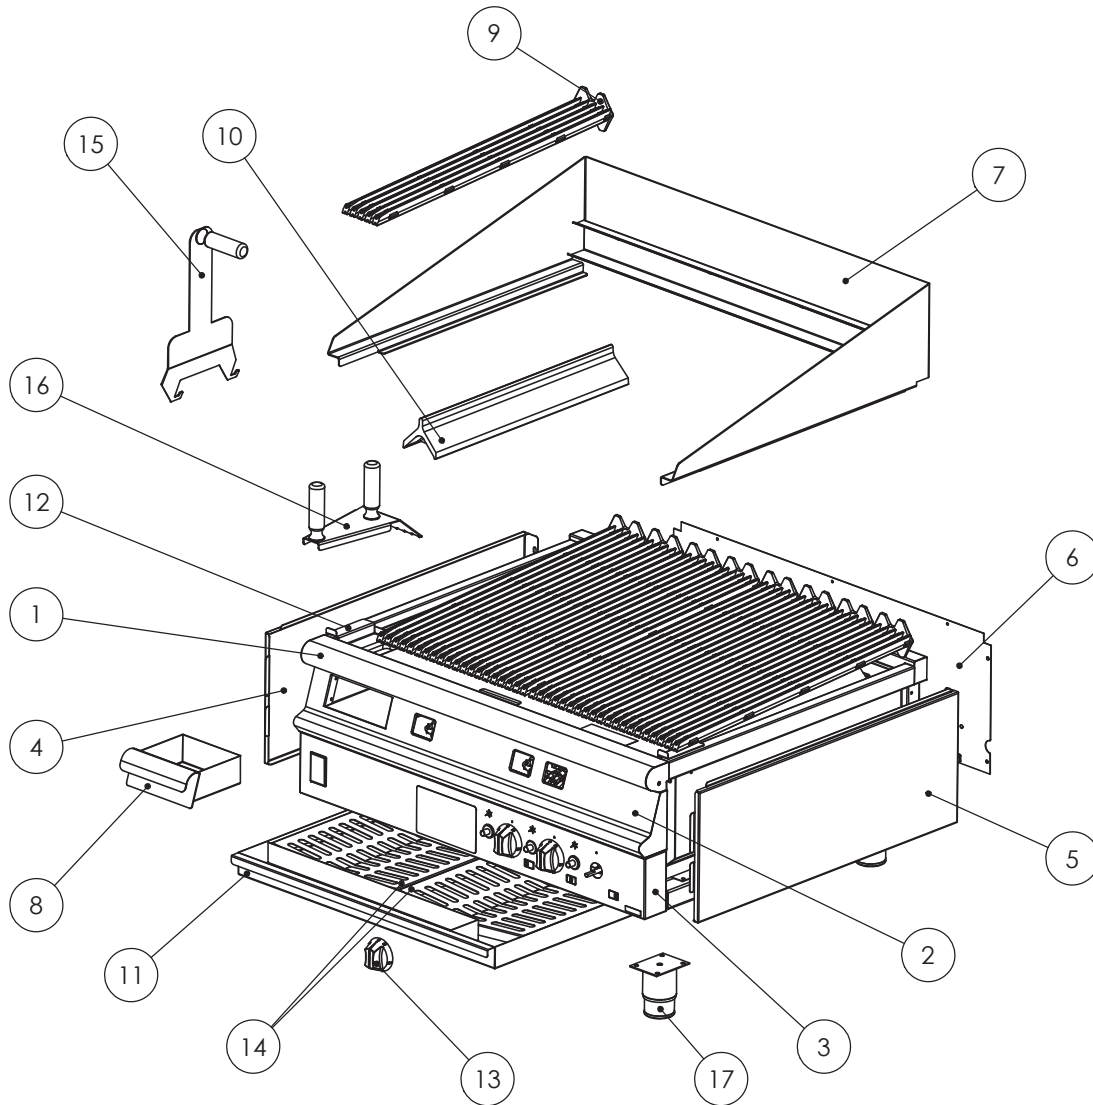

DOMINATOR PLUS

ITEM	DESCRIPTION	SPARES No
1	HOB ASSEMBLY	535060001
2	FRONT FACIA ASSEMBLY	535060002
3	LOWER CONTROL PANEL	535060003
4	OUTER SIDE LH	535150008
5	OUTER SIDE RH	535150009
6	OUTER BACK	535060004
7	SPLASH GUARD ASSEMBLY	535060005
8	FAT JUG ASSEMBLY	535050006
9	BRANDING GRID	535010013
10	BURNER BAFFLE	535010014
11	DRIP TRAY ASSEMBLY	535010017
12	SPILL TRAY ASSEMBLY	535010029
13	CONTROL KNOB	535050007
14	DRIP TRAY DEFLECTOR PLATE	535050008
15	LIFTING TOOL	535010018
16	SCRAPER	536000046
17	ST/ ST ADJUSTABLE FEET	535150013

Issue	Alteration	Date	Product	Document Reference
A	Initial Issue	09/08/11	G3925	AD48870

DOMINATOR PLUS

ITEM	DESCRIPTION	SPARES No G3925	SPARES No G3925ES
1	SPARK IGNITER KIT (NOT SHOWN)	535150015	535150015
1.1	SPARK IGNITER	535010000	535010000
2	BURNER ASSY	535010015	535010015
2.1	AERATION SHROUD	531880785	531880785
3	BURNER INJECTOR (NAT GAS)	530961130	535100890
4	BURNER INJECTOR (PROPANE)(NOT SHOWN)	535010033	536000027
5	BURNER INJECTOR HOLDER (PROPANE)(NOT SHOWN)	535820020	535820020
6	FLOATRAIL ASSEMBLY	535010007	535010007
7	VALVE ASSEMBLY (NAT GAS)	535010028	535010028
8	VALVE ASSEMBLY (PROPANE)(NOT SHOWN)	536000038	536000038
9	PILOT BURNER ASSEMBLY (NAT GAS)	535010005	535010005
10	PILOT BURNER ASSEMBLY (PROPANE)(NOT SHOWN)	535010034	535010034
11	GOVERNOR ASSEMBLY(NAT GAS ONLY)	536000044	536000044
12	ELECTRODE	537742004	537742004
13	THERMOCOUPLE	537883018	537883018
14	PIPE KIT \varnothing 10 X 250	535010008	535010008
15	PIPE KIT \varnothing 10 X 500	535010010	535010010
16	PIPE KIT \varnothing 4 X 400	535010012	535010012
17	PIPE KIT \varnothing 10 X 350	535010009	535010009
18	PIPE KIT \varnothing 4 X 565	535010011	535010011