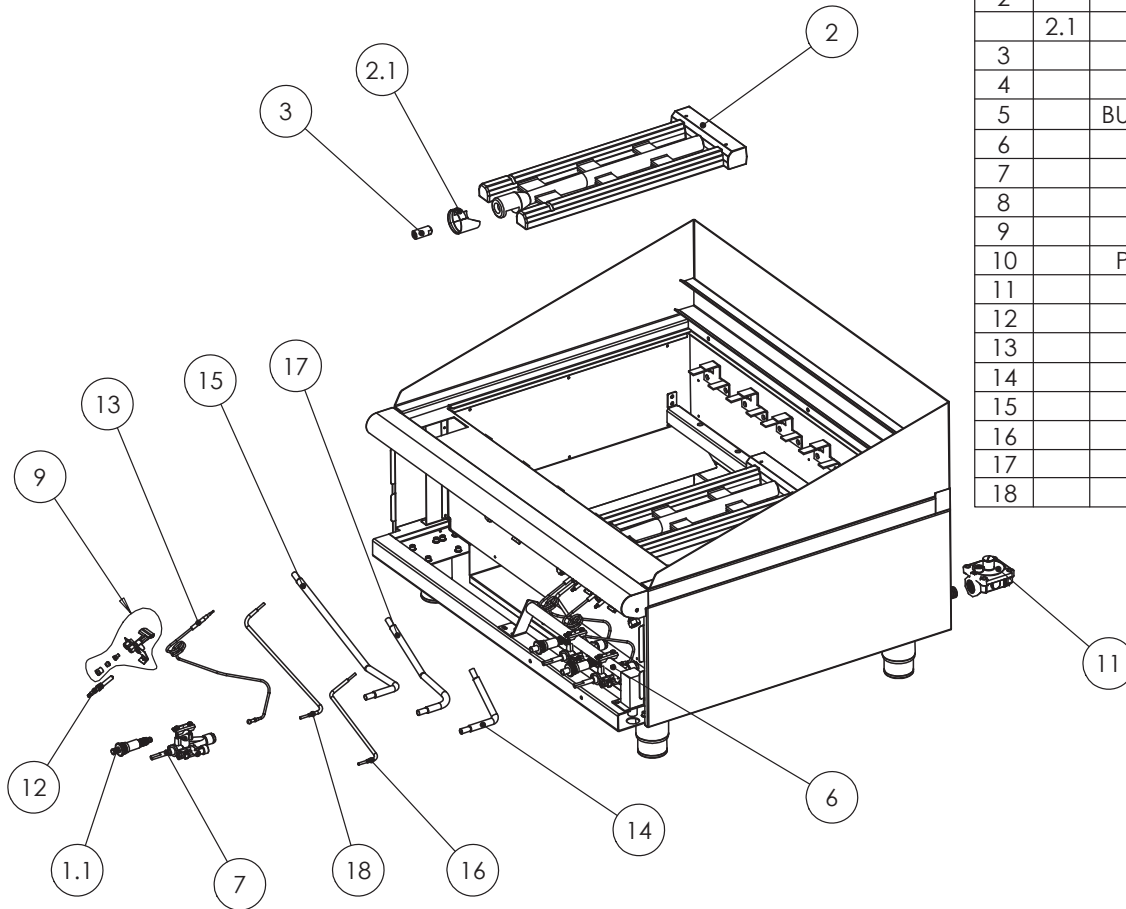

DOMINATOR PLUS

ITEM	DESCRIPTION	SPARES No
1	HOB ASSEMBLY	535060001
2	FRONT FACIA ASSEMBLY	535060002
3	LOWER CONTROL PANEL	535060003
4	OUTER SIDE LH	535150008
5	OUTER SIDE RH	535150009
6	OUTER BACK	535060004
7	SPLASH GUARD ASSEMBLY	535060005
8	FAT JUG ASSEMBLY	535050006
9	BRANDING GRID	535010013
10	BURNER BAFFLE	535010014
11	DRIP TRAY ASSEMBLY	535010017
12	SPILL TRAY ASSEMBLY	535010029
13	CONTROL KNOB	535050007
14	DRIP TRAY DEFLECTOR PLATE	535050008
15	LIFTING TOOL	535010018
16	SCRAPER	536000046
17	ST/ ST ADJUSTABLE FEET	535150013

Issue	Alteration	Date	Product	Document Reference
A	Initial Issue	09/08/11	G3925	AD48870

DOMINATOR PLUS

ITEM	DESCRIPTION	SPARES No G3925	SPARES No G3925ES
1	SPARK IGNITER KIT (NOT SHOWN)	535150015	535150015
1.1	SPARK IGNITER	535010000	535010000
2	BURNER ASSY	535010015	535010015
2.1	AERATION SHROUD	531880785	531880785
3	BURNER INJECTOR (NAT GAS)	530961130	535100890
4	BURNER INJECTOR (PROPANE)(NOT SHOWN)	535010033	536000027
5	BURNER INJECTOR HOLDER (PROPANE)(NOT SHOWN)	535820020	535820020
6	FLOATRAIL ASSEMBLY	535010007	535010007
7	VALVE ASSEMBLY (NAT GAS)	535010028	535010028
8	VALVE ASSEMBLY (PROPANE)(NOT SHOWN)	536000038	536000038
9	PILOT BURNER ASSEMBLY (NAT GAS)	535010005	535010005
10	PILOT BURNER ASSEMBLY (PROPANE)(NOT SHOWN)	535010034	535010034
11	GOVERNOR ASSEMBLY(NAT GAS ONLY)	536000044	536000044
12	ELECTRODE	537742004	537742004
13	THERMOCOUPLE	537883018	537883018
14	PIPE KIT \varnothing 10 X 250	535010008	535010008
15	PIPE KIT \varnothing 10 X 500	535010010	535010010
16	PIPE KIT \varnothing 4 X 400	535010012	535010012
17	PIPE KIT \varnothing 10 X 350	535010009	535010009
18	PIPE KIT \varnothing 4 X 565	535010011	535010011