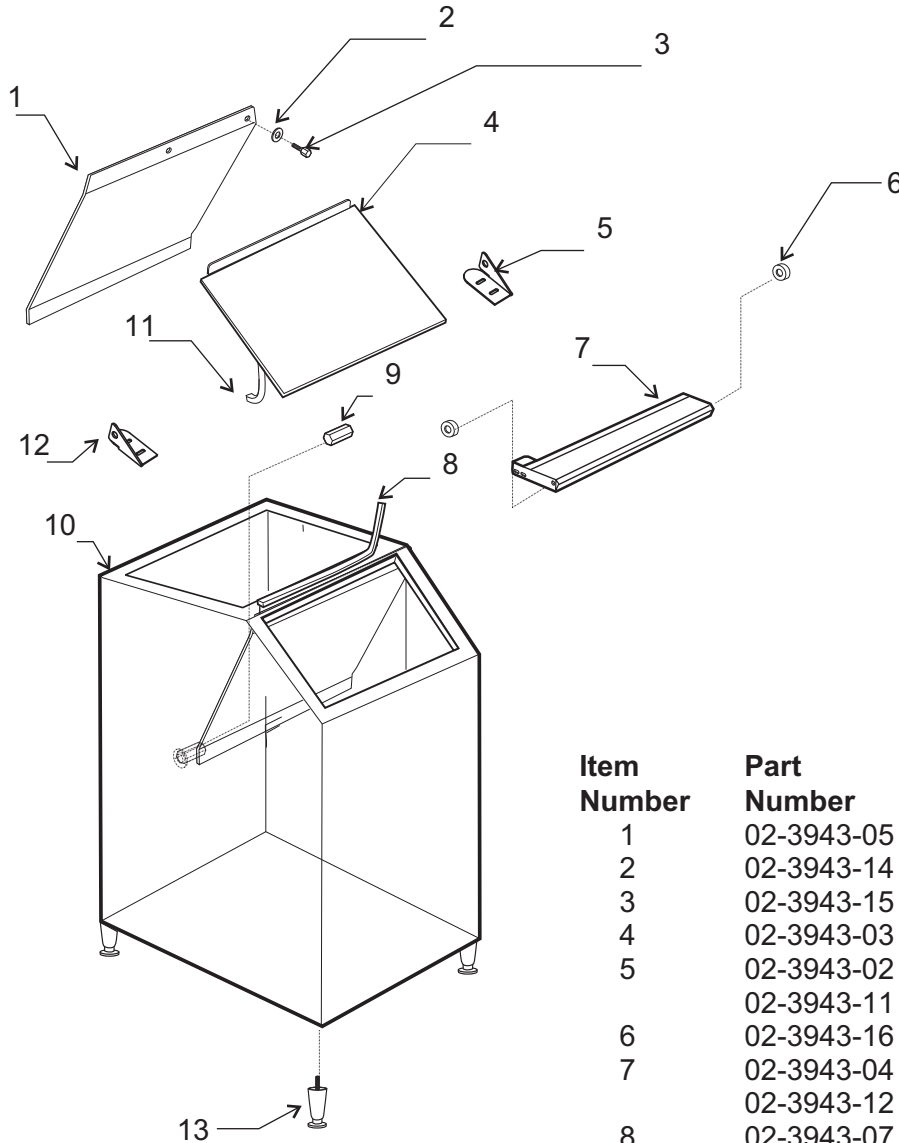

Bins, Condensers, and Accessories Service Parts

BH360S

Item Number	Part Number	Description
1	02-3943-05	Ice deflector
2	02-3943-14	Rubber washer
3	02-3943-15	Thumbscrew
4	02-3943-03	Door w/gasket, w/out hinges
5	02-3943-02	Right hinge
	02-3943-11	Screw, hinge to door
6	02-3943-16	Nylon bearing
7	02-3943-04	Canopy
	02-3943-12	Screw, canopy to bin
8	02-3943-07	Gasket (per foot)
9	02-3943-13	Hex stand off
10	02-3943-08	Bin gasket tape (per foot)
11	02-3943-06	Door gasket
12	02-3943-01	Left hinge
	02-3943-11	Screw, hinge to door
13	02-3943-10	Set of 4 legs
14	02-3943-09	Connecting strap, IM to bin

Note: Leg Threads are $\frac{1}{2}$ - 13. The legs for this bin will not interchange with any other Scotsman leg or caster.