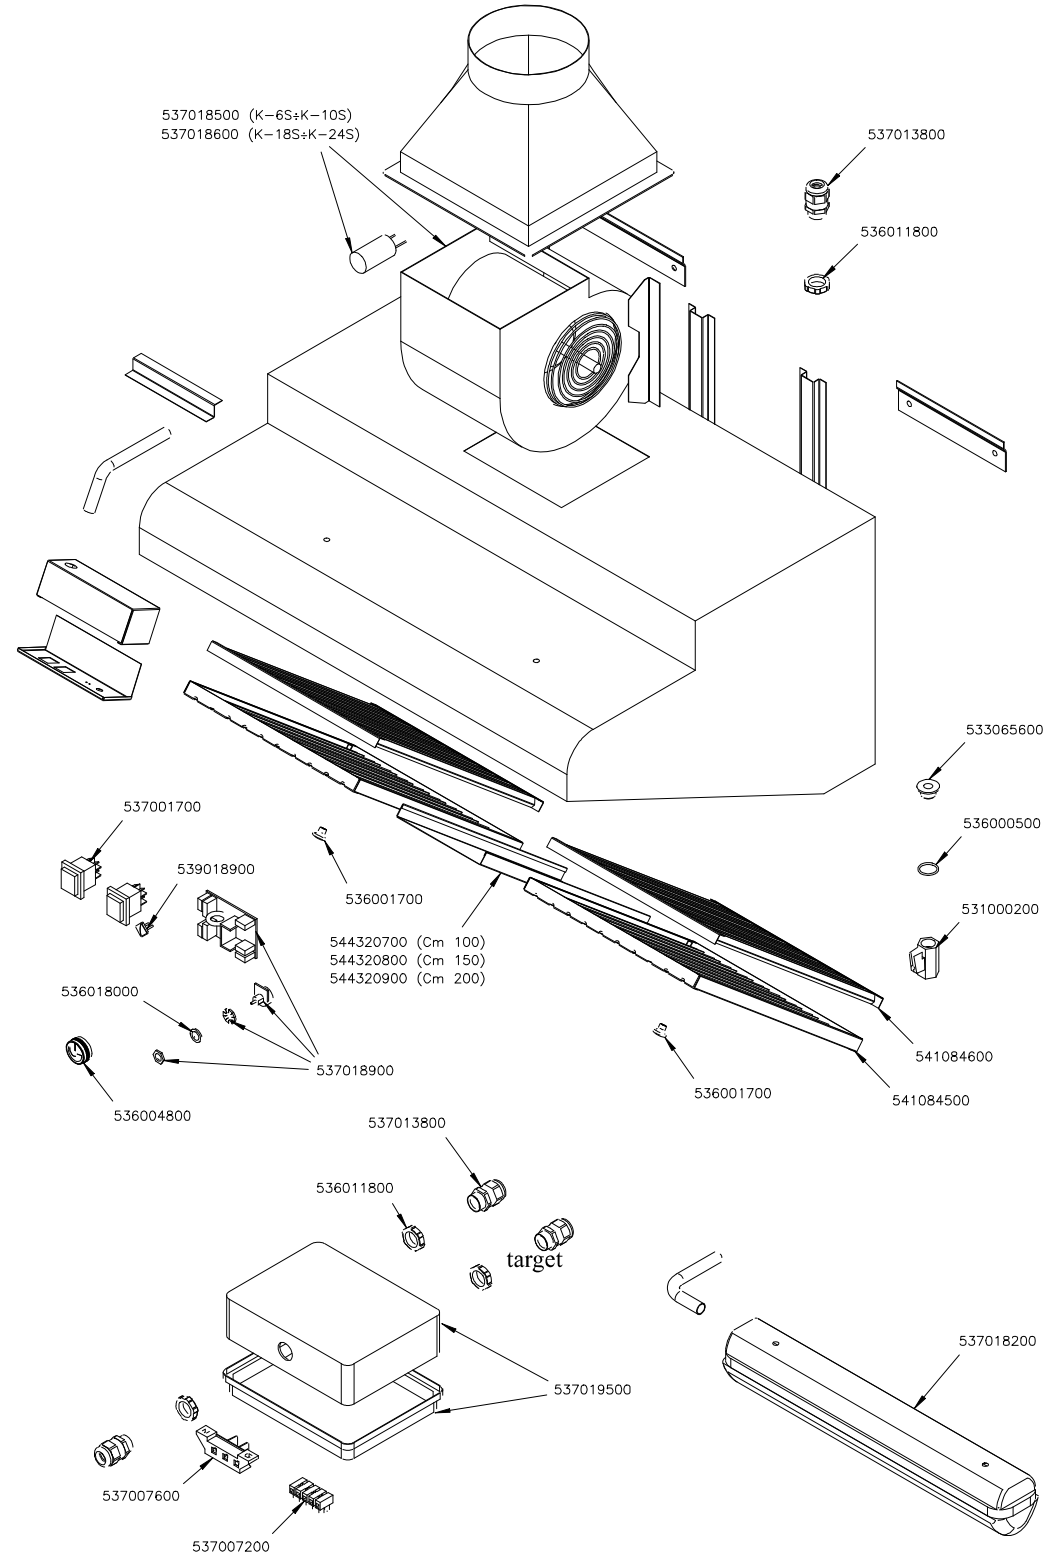

K-6 K-8 K-9 K-10 K-12 K-14 K-15 K-16 K-18 K-20 K-22 K-24 K-26 K-28 K-30 K-6S K-8S  
K-9S K-10S K-12S K-14S K-15S K-16S K-18S K-20S K-22S K-24S K-26S K-28S K-30S

Page	Pos	Code	Description
001		537018600	CENTRIFUGAL FAN DDM 9/9
001		537013800	CABLE SECURING CLAMP PG-13,5
001		536011800	HEXAGONAL LOCK NUT PG-13,5
001		533065600	FITTING FOR HOOD UNLOADING 3/8"G
001		536000500	O-RING FOR MINISIT FITTING
001		531000200	DRAIN COCK 3/8" FOR CANOPY
001		537001700	GREENLIGHTED BIPOLAR SWITCH
001		539018900	INDEX FOR KNOB
001		536001700	GRIP D.25*19*M6
001		536018000	
001		536004800	KNOB FOR GRADUATED REGULATOR
001		537018900	ELECTRONIC BOARD REGULATOR 600W
001		544320700	PANEL FOR HOOD 100
001		544320800	PANEL FOR HOOD 150
001		544320900	PANEL FOR HOOD 200
001		541084600	BACK HOOD FILTER
001		541084500	FACE HOOD FILTER
001		537019500	ELECTRIC BOX FOR CANOPY
001		537007600	TERMINAL BLOCK SINGLEPHASE 40A
001		537007200	5POLES TERMINAL BLOCK PA 27 WP NY
001		537018200	HOOD BULB L=660 WITH NEON