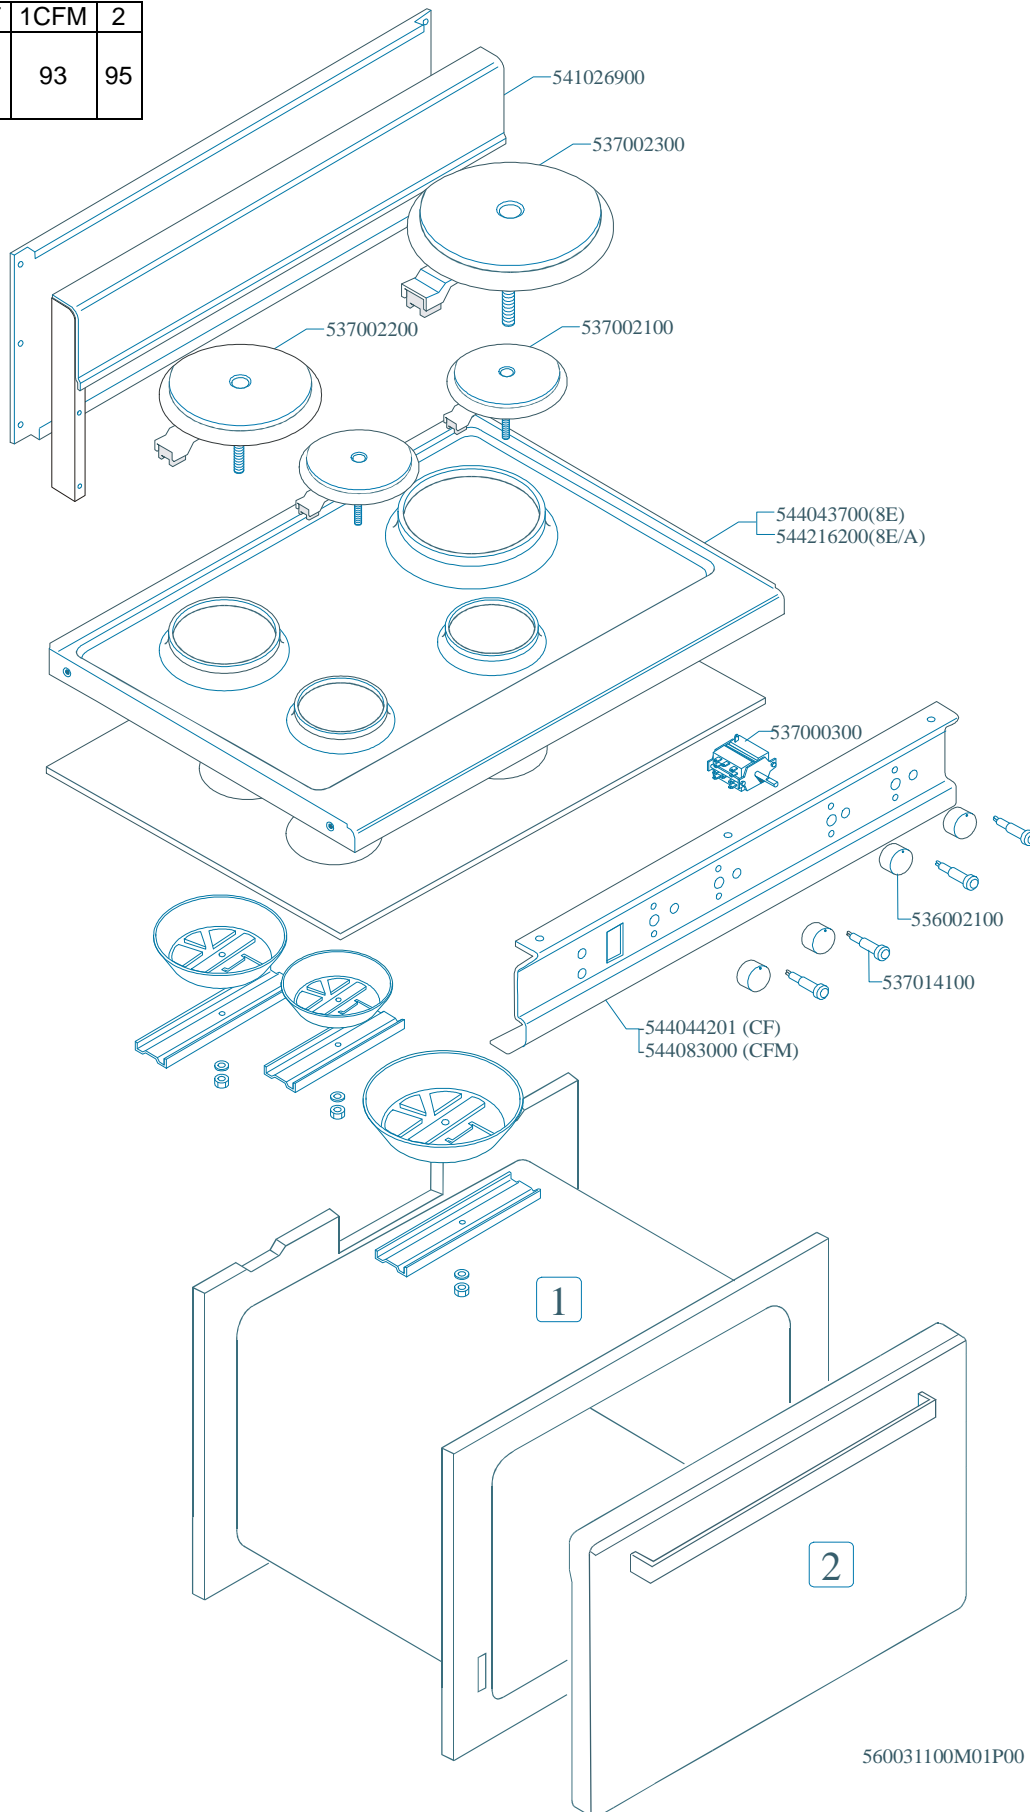

MAGIC SNACK 60

CUCINE / RANGES / HERDE / CUISINIÈRES / N° 0309

CF-8

CF-8EM CF-8ET CF-8EM/A CF-8ET/A CFM-8EM CFM-8ET CFM-8EM/A CFM-8ET/A

MAGIC SNACK 60

CUCINE / RANGES / HERDE / CUISINIÈRES / N° 3039

CF-8

CF-8EM CF-8ET CF-8EM/A CF-8ET/A CFM-8EM CFM-8ET CFM-8EM/A CFM-8ET/A

	1CF	1CFM	2
Vedi Pagina See Page Siehe Seite Voir Page Ver Pàgina	92	93	95

560031100M01P00

MAGIC SNACK 60

CUCINE / RANGES / HERDE / CUISINIÈRES / N° 0309

FORNO / OVEN / BACKOFEN / FOUR / CF-8 10 10/6

ELETTORICO MULTIFUNZIONE / MULTIFUNCTION ELECTRIC / MULTIFUNKTIONS
ELEKTRO / ELECTRIQUE A FONCTIONS MULTIPLES