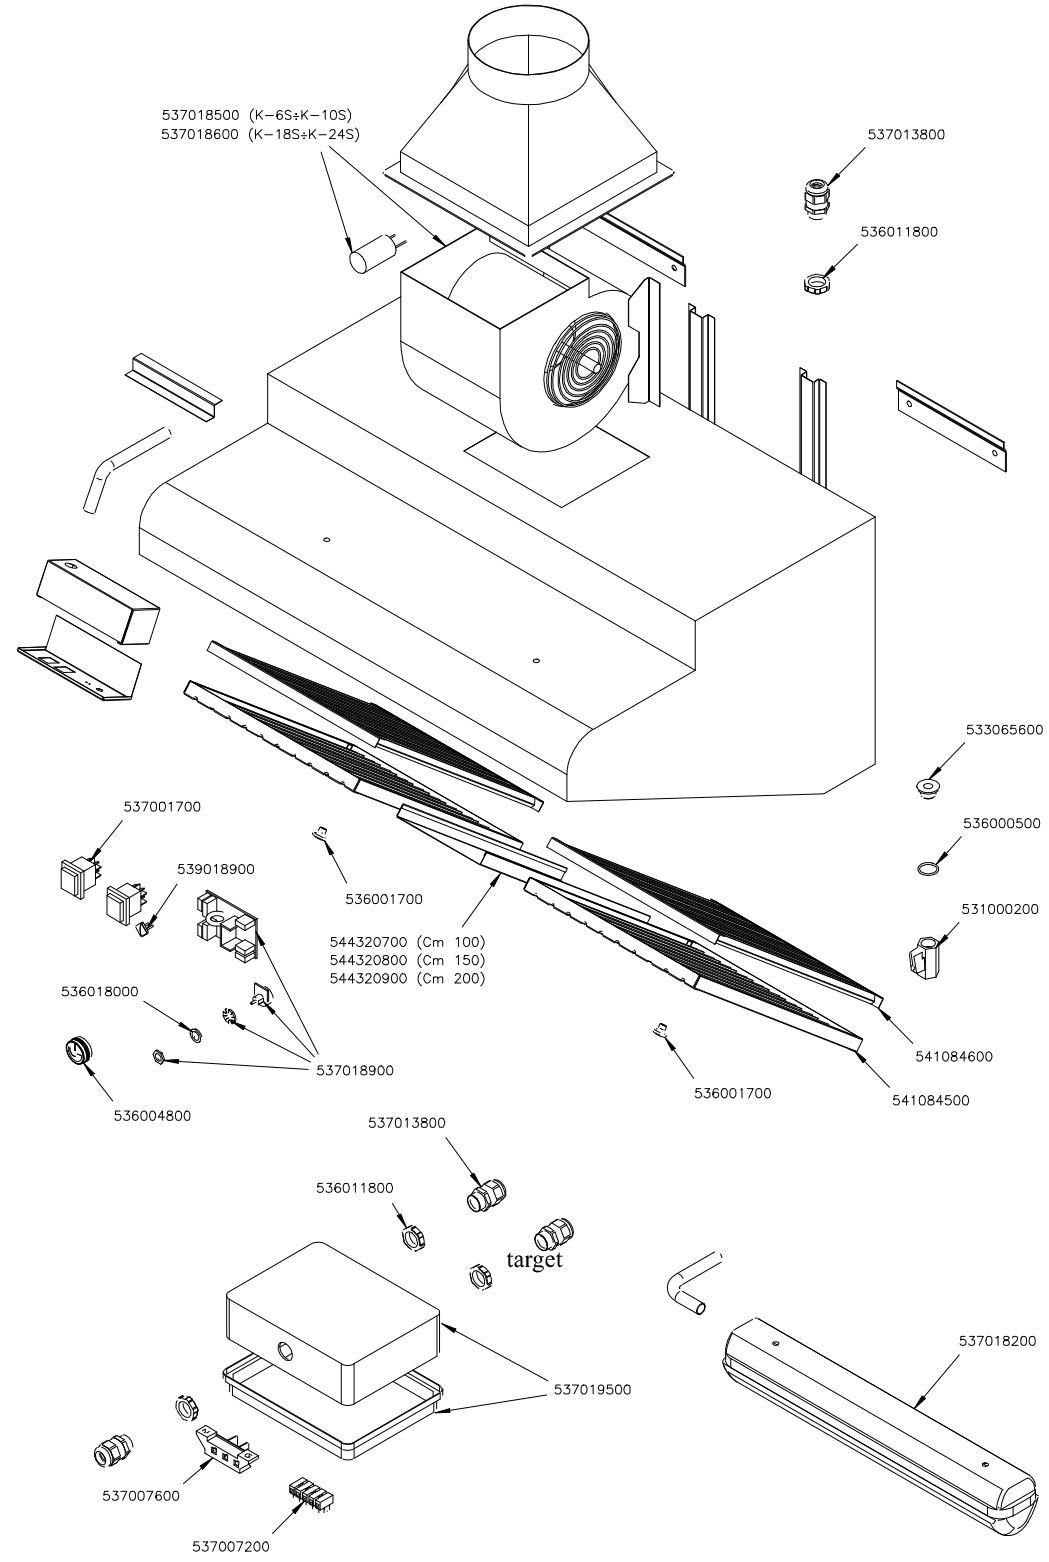

K-6 K-8 K-9 K-10 K-12 K-14 K-15 K-16 K-18 K-20 K-22 K-24 K-26 K-28 K-30 K-6S K-8S
K-9S K-10S K-12S K-14S K-15S K-16S K-18S K-20S K-22S K-24S K-26S K-28S K-30S

Page	Pos	Code	Description
001		537018500	CENTRIFUGAL FAN DDM 7/7
001		537013800	CABLE SECURING CLAMP PG-13,5
001		536011800	HEXAGONAL LOCK NUT PG-13,5
001		533065600	FITTING FOR HOOD UNLOADING 3/8"G
001		536000500	O-RING FOR MINISIT FITTING
001		531000200	DRAIN COCK 3/8" FOR CANOPY
001		537001700	GREENLIGHTED BIPOLAR SWITCH
001		539018900	INDEX FOR KNOB
001		536001700	GRIP D.25*19*M6
001		536018000	
001		536004800	KNOB FOR GRADUATED REGULATOR
001		537018900	ELECTRONIC BOARD REGULATOR 600W
001		544320700	PANEL FOR HOOD 100
001		544320800	PANEL FOR HOOD 150
001		544320900	PANEL FOR HOOD 200
001		541084600	BACK HOOD FILTER
001		541084500	FACE HOOD FILTER
001		537019500	ELECTRIC BOX FOR CANOPY
001		537007600	TERMINAL BLOCK SINGLEPHASE 40A
001		537007200	5POLES TERMINAL BLOCK PA 27 WP NY
001		537018200	HOOD BULB L=660 WITH NEON