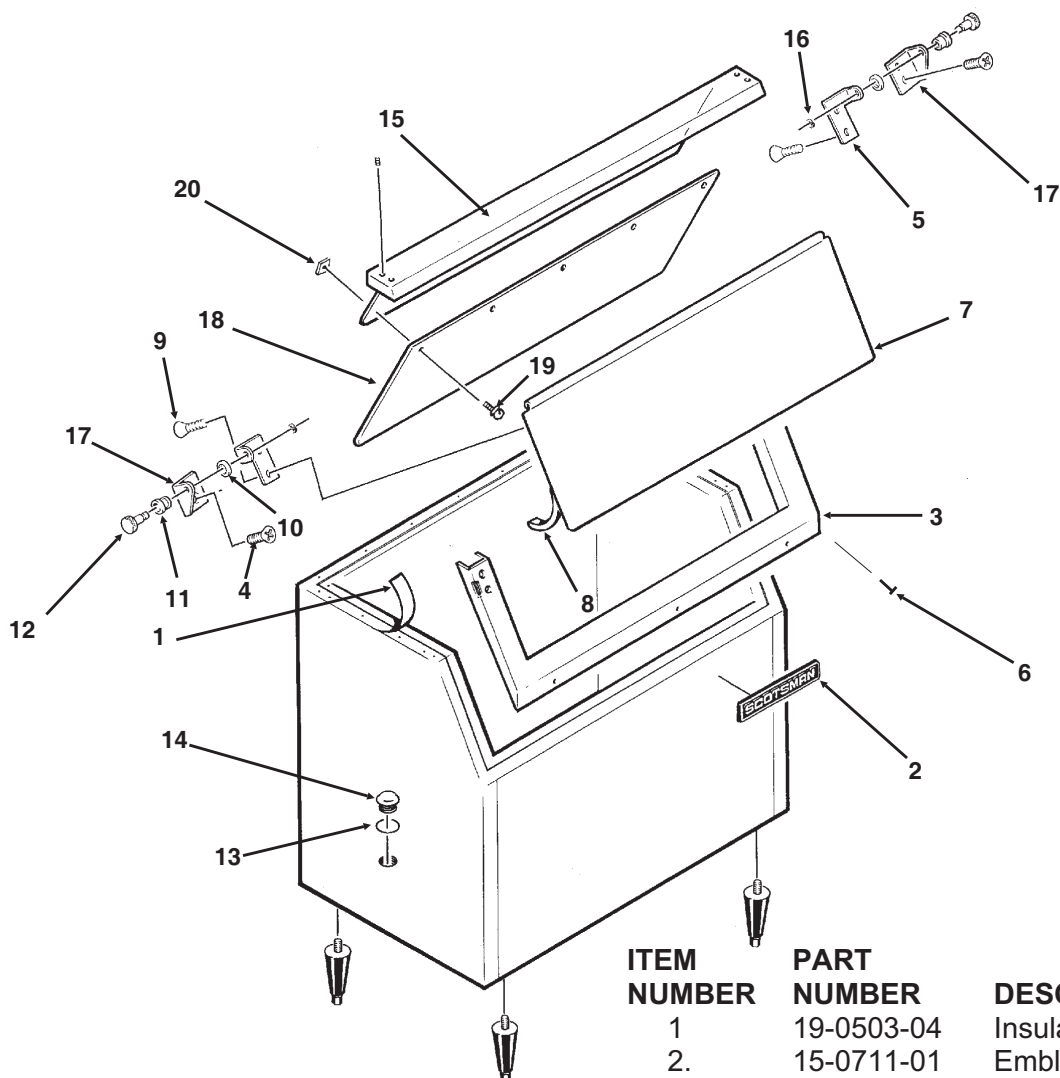

Bins, Condensers, and Accessories Service Parts

BH1000

Note: There are **three** distinct BH1000 bins:

- BH1000 with a stainless steel liner uses bin door size 49.5" x 15" part number A32572-020.
- BH1000A - (plastic liner) is as illustrated, using the parts list to the right. Door size = 52 x 15
- BH1000C - door is 51 x 15
 - 02-3223-01 Door
 - 13-0595-00 Gasket / ft
 - 02-3225-01 Hinge kit
 - 02-3226-01 Pivot pin set

ITEM NUMBER	PART NUMBER	DESCRIPTION
1	19-0503-04	Insulating Tape
2.	15-0711-01	Emblem
3.	A32521-001	Door Frame
4.	03-1360-02	Screw
5.	A32546-002	Right Door Hinge
6.	03-1404-07	Screw
7.	A32518-020	Door
8.	13-0595-00	Door gasket, req.7'
9.	A32546-001	Left Door Hinge
10.	02-2380-01	Hinge Bushing
11.	02-2380-02	Bushing
12.	02-2806-01	Screw
13.	13-0617-11	O-Ring
14.	02-2809-01	Drain top
15.	A32395-001	Canopy Assembly
16.	03-1539-09	E-Ring
17.	A32396-001	Hinge Member Left
	A32396-002	Hinge Member Right
18	A32399-001	Baffle
19	03-0727-06	Screw
20	03-1423-07	Speed Clip