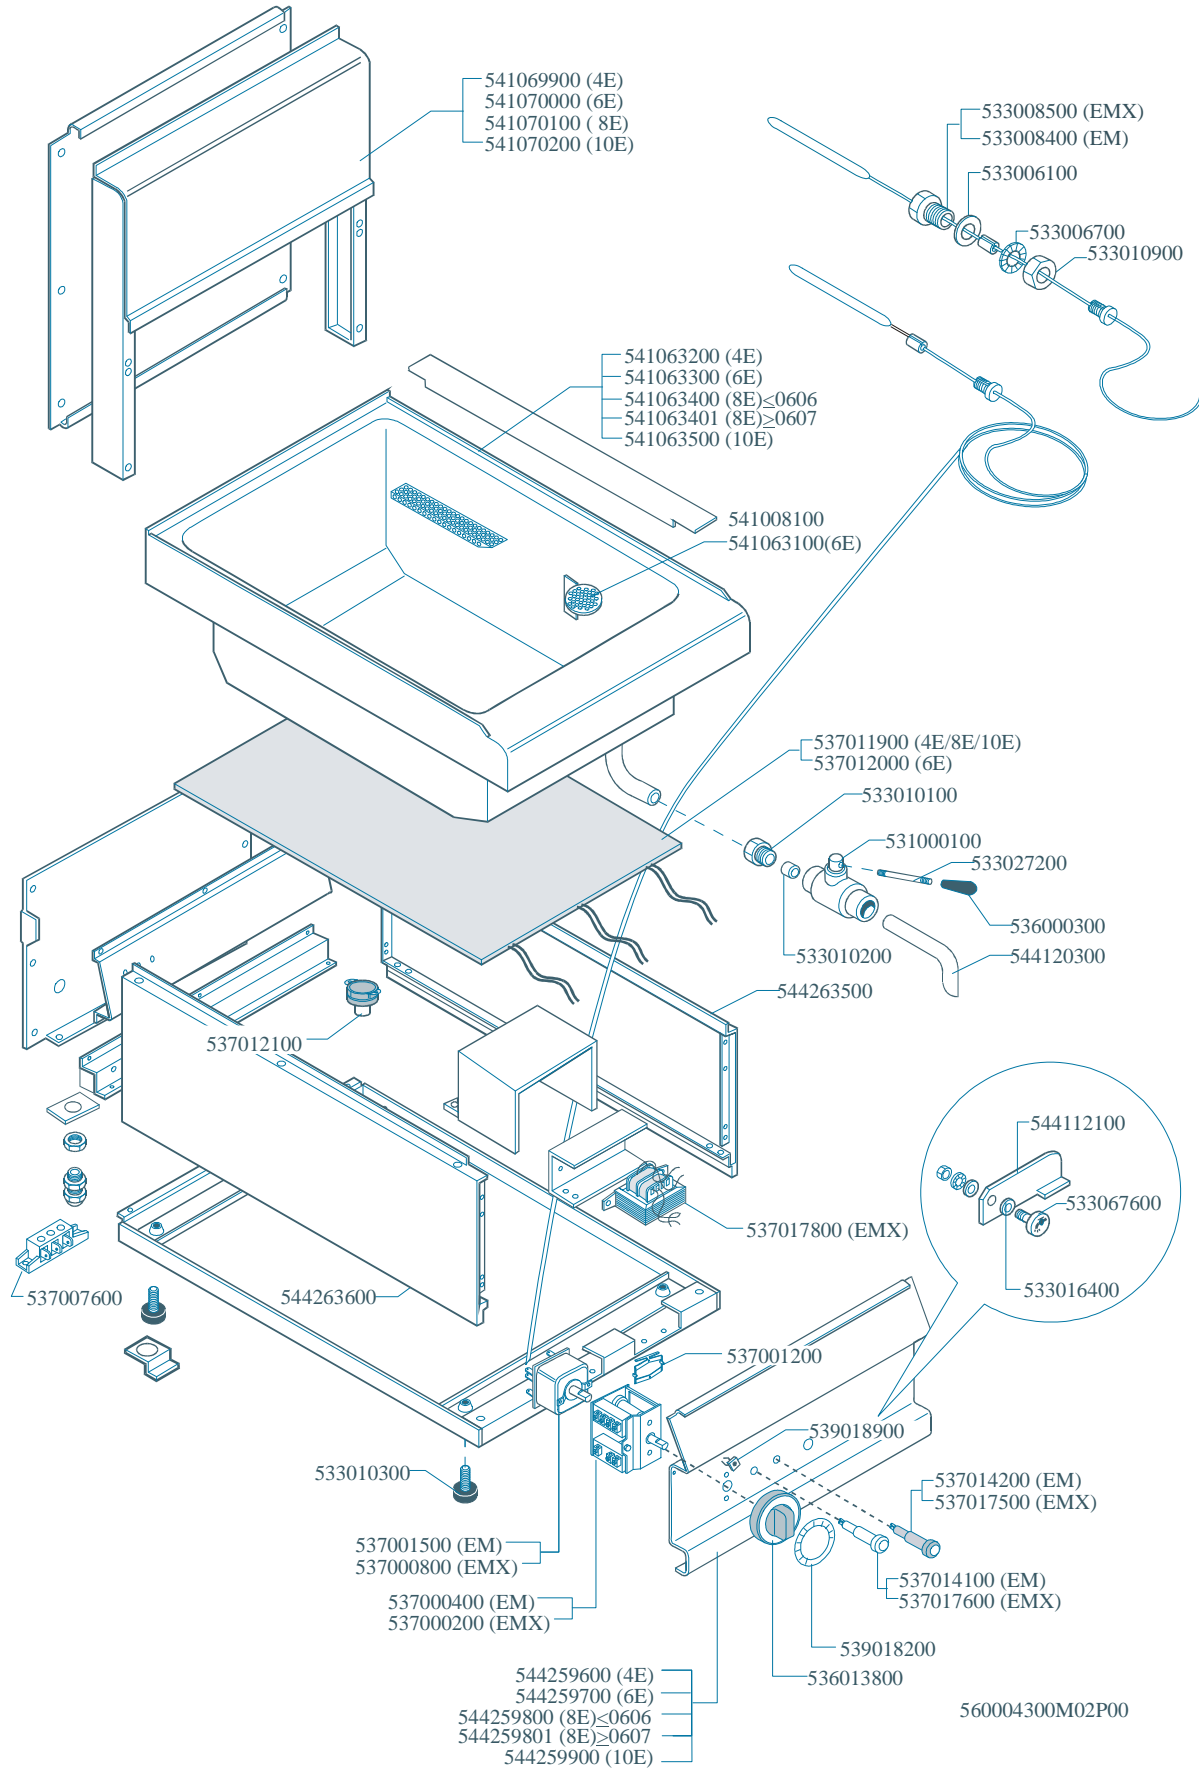

MAGIC PROF 65

ELETTRICO / ELECTRIC / ELEKTRO / ELECTRIQUE

BM-4EM BM-6EM BM-8EM BM-10EM BM-4EMX BM-6EMX BM-8EMX BM-10EMX

Page	Pos	Code	Description
001		541070100	NEUTRAL SPACER 8
001		533008500	LOCK NUT M14*1-M10*1
001		533006100	GASKET D.24
001		533006700	NOTCHED WASHER D.14
001		533010900	NUT M14*1 H.4
001		541063400	UPPER PLATE BM-8E
001		541063401	UPPER PLATE BM-8E
001		541008100	DRAIN FILTER TANK CP 700LINE
001		537011900	HEATING ELEMENT W650 V230 ICE-FOIL
001		533010100	3/4 D. 18 PIPE UNION
001		533027200	HANDLE FOR DRAIN COCK 3/4"G FG
001		531000100	DRAIN COCK 3/4"
001		536000300	FIXED GRIP D.15*25*M6
001		533010200	BICONE 18S
001		544120300	DRAIN PIPE 22 FOR COCK 3/4"G
001		544263500	RIGHT SIDE S.65
001		537012100	TEMPERATURE LIMITING DEVICE 165°C
001		544112100	COCK FIXING BRACKET FG-10
001		533067600	PIN FOR GRADUATED COCK BUSHING
001		533016400	COCK BUSHING
001		537017800	TRANSFORMER 230V/100V 10VA
001		544263600	LEFT SIDE S.65
001		537001200	FIXING BRACKET FOR THERMOSTAT/COMM.
001		537007600	TERMINAL BLOCK SINGLEPHASE 40A
001		539018900	INDEX FOR KNOB
001		533010300	ADJUSTABLE FOOT M10*20 D.23
001		537017500	GREEN WARNING LIGHT LOW BUD 110V
001		537000800	THERMOSTAT 30-90°C THREEPHASE
001		537017600	WHITE WARNING LIGHT LOW BUD 110V
001		537000200	COMMUTATOR 1 POS. 3PHASE S.49 16A
001		539018200	ADHESIVE GRADUATED DISC FOR KNOB
001		536013800	KNOB D.70 BLACK 6*5 WITH SPRING
001		544259800	CONTROL PANEL BM-8E
001		544259801	CONTROL PANEL BM-8E