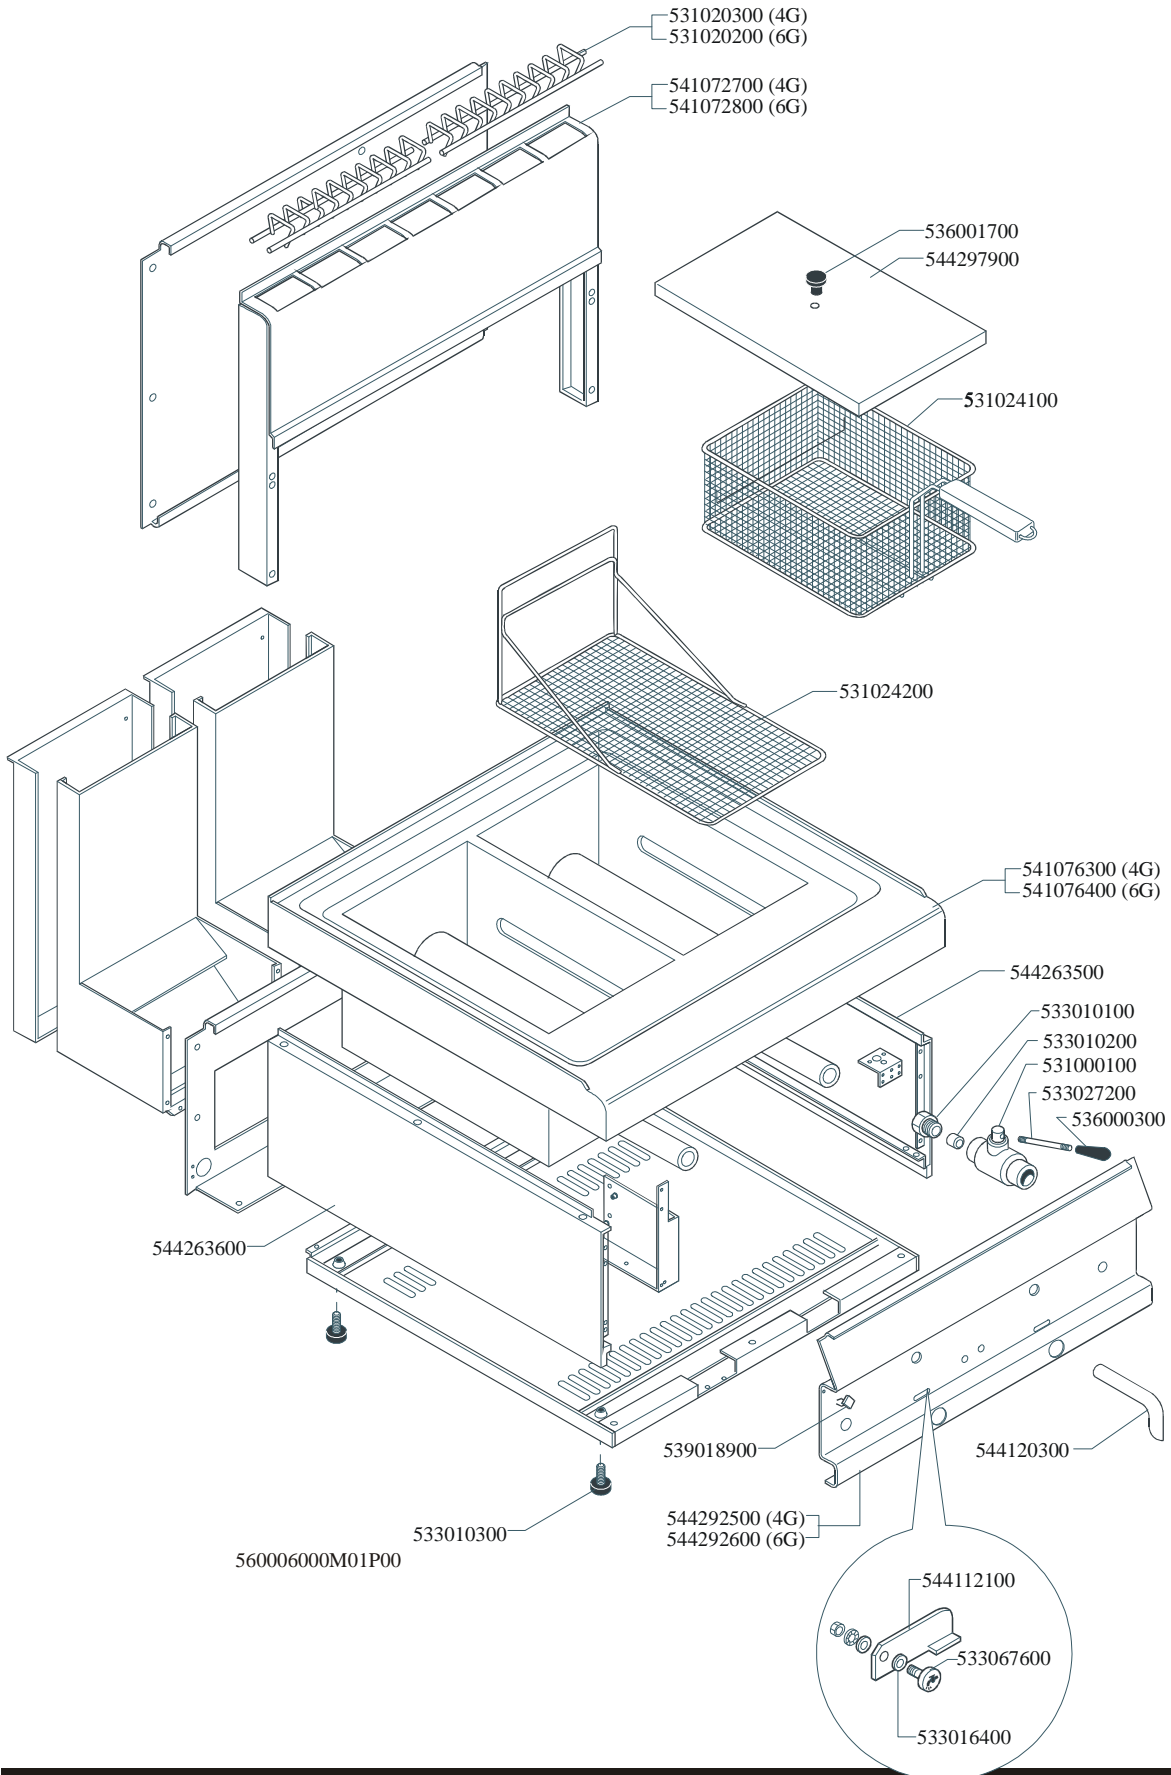

MAGIC PROF 65

GAS / GAS / GAS / GAZ

FQ-4G FQ-6G