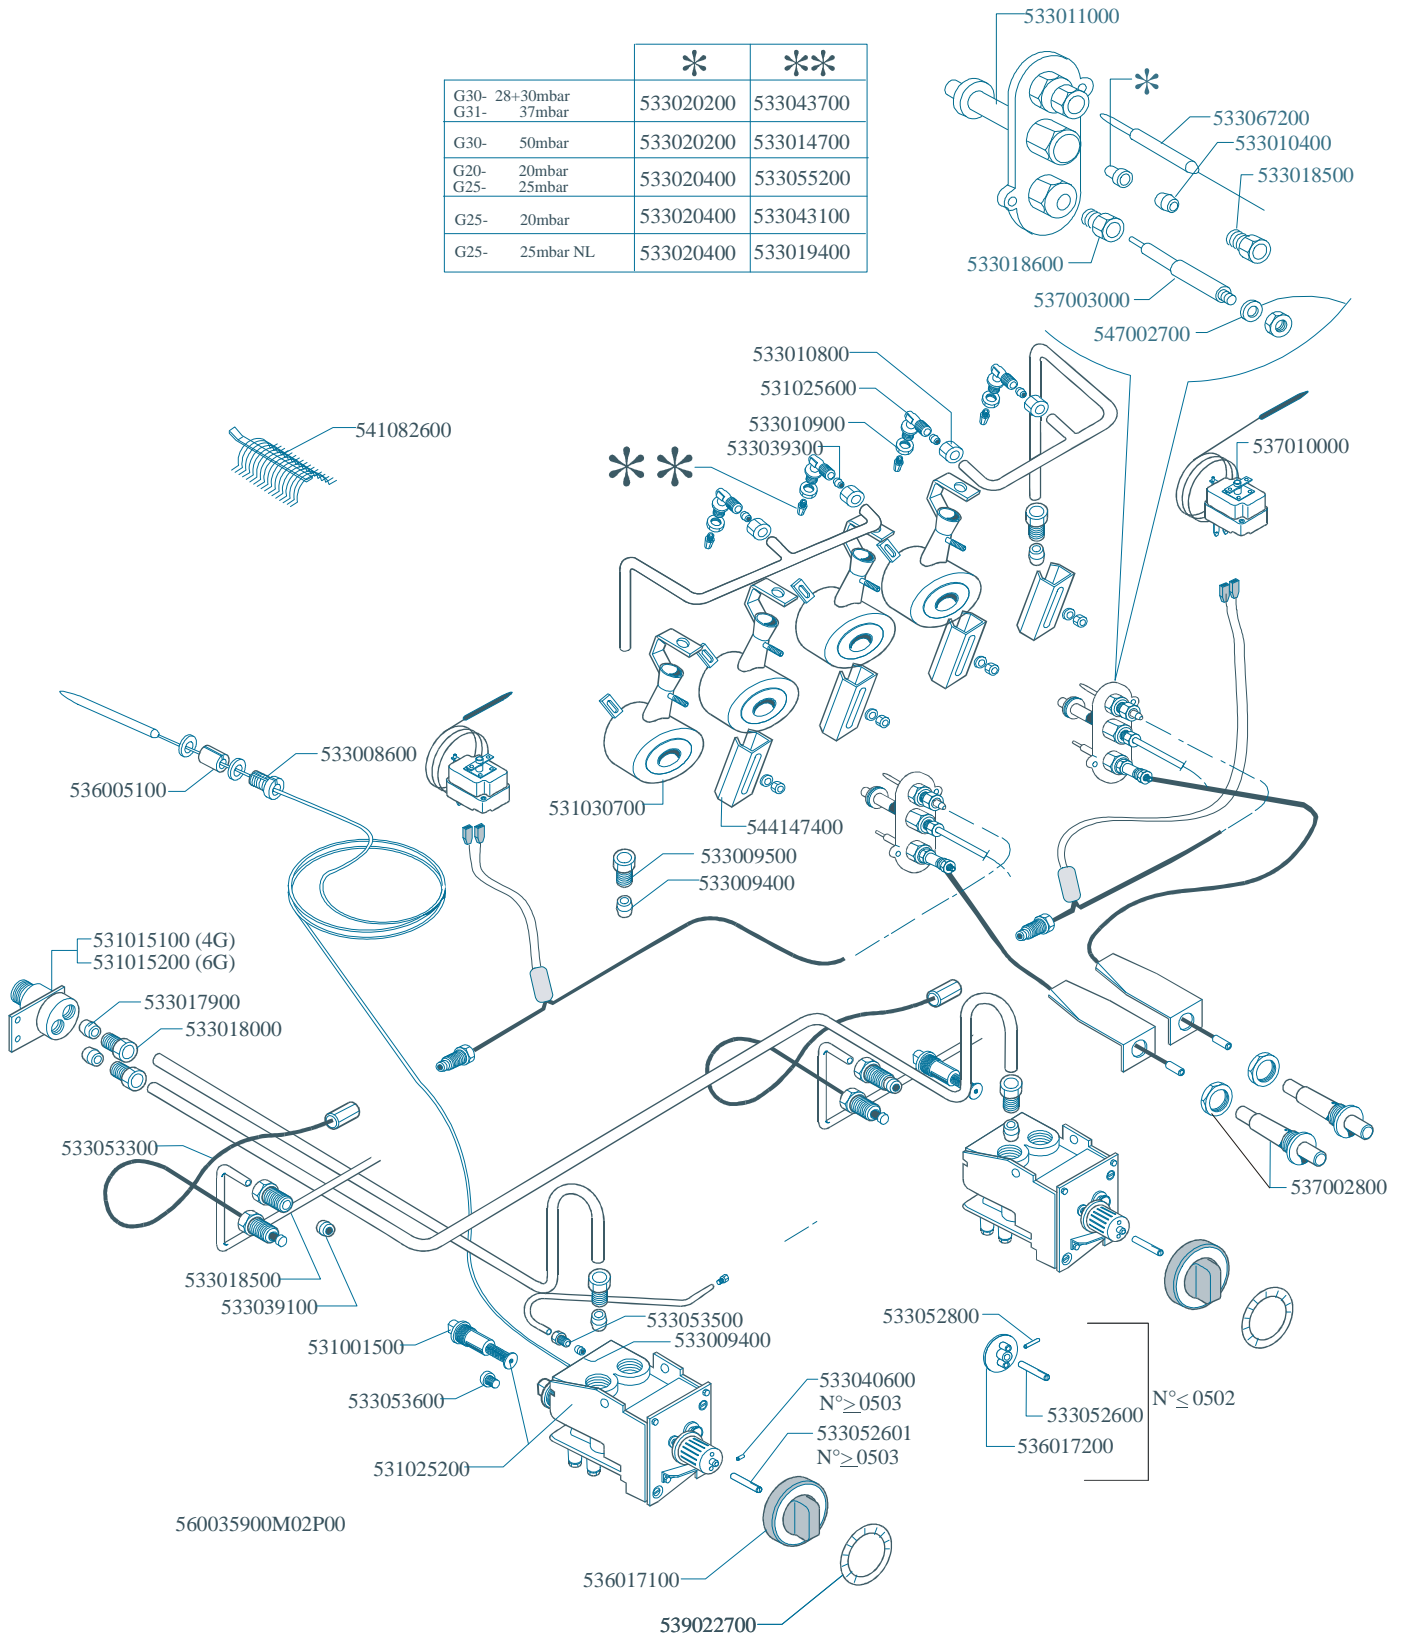

MAGIC PROF 65

GAS / GAS / GAS / GAZ

FQ-4G FQ-6G

		*	**
G30-	28+30mbar	533020200	533043700
G31-	37mbar		
G30-	50mbar	533020200	533014700
G20-	20mbar	533020400	533055200
G25-	25mbar		
G25-	20mbar	533020400	533043100
G25-	25mbar NL	533020400	533019400