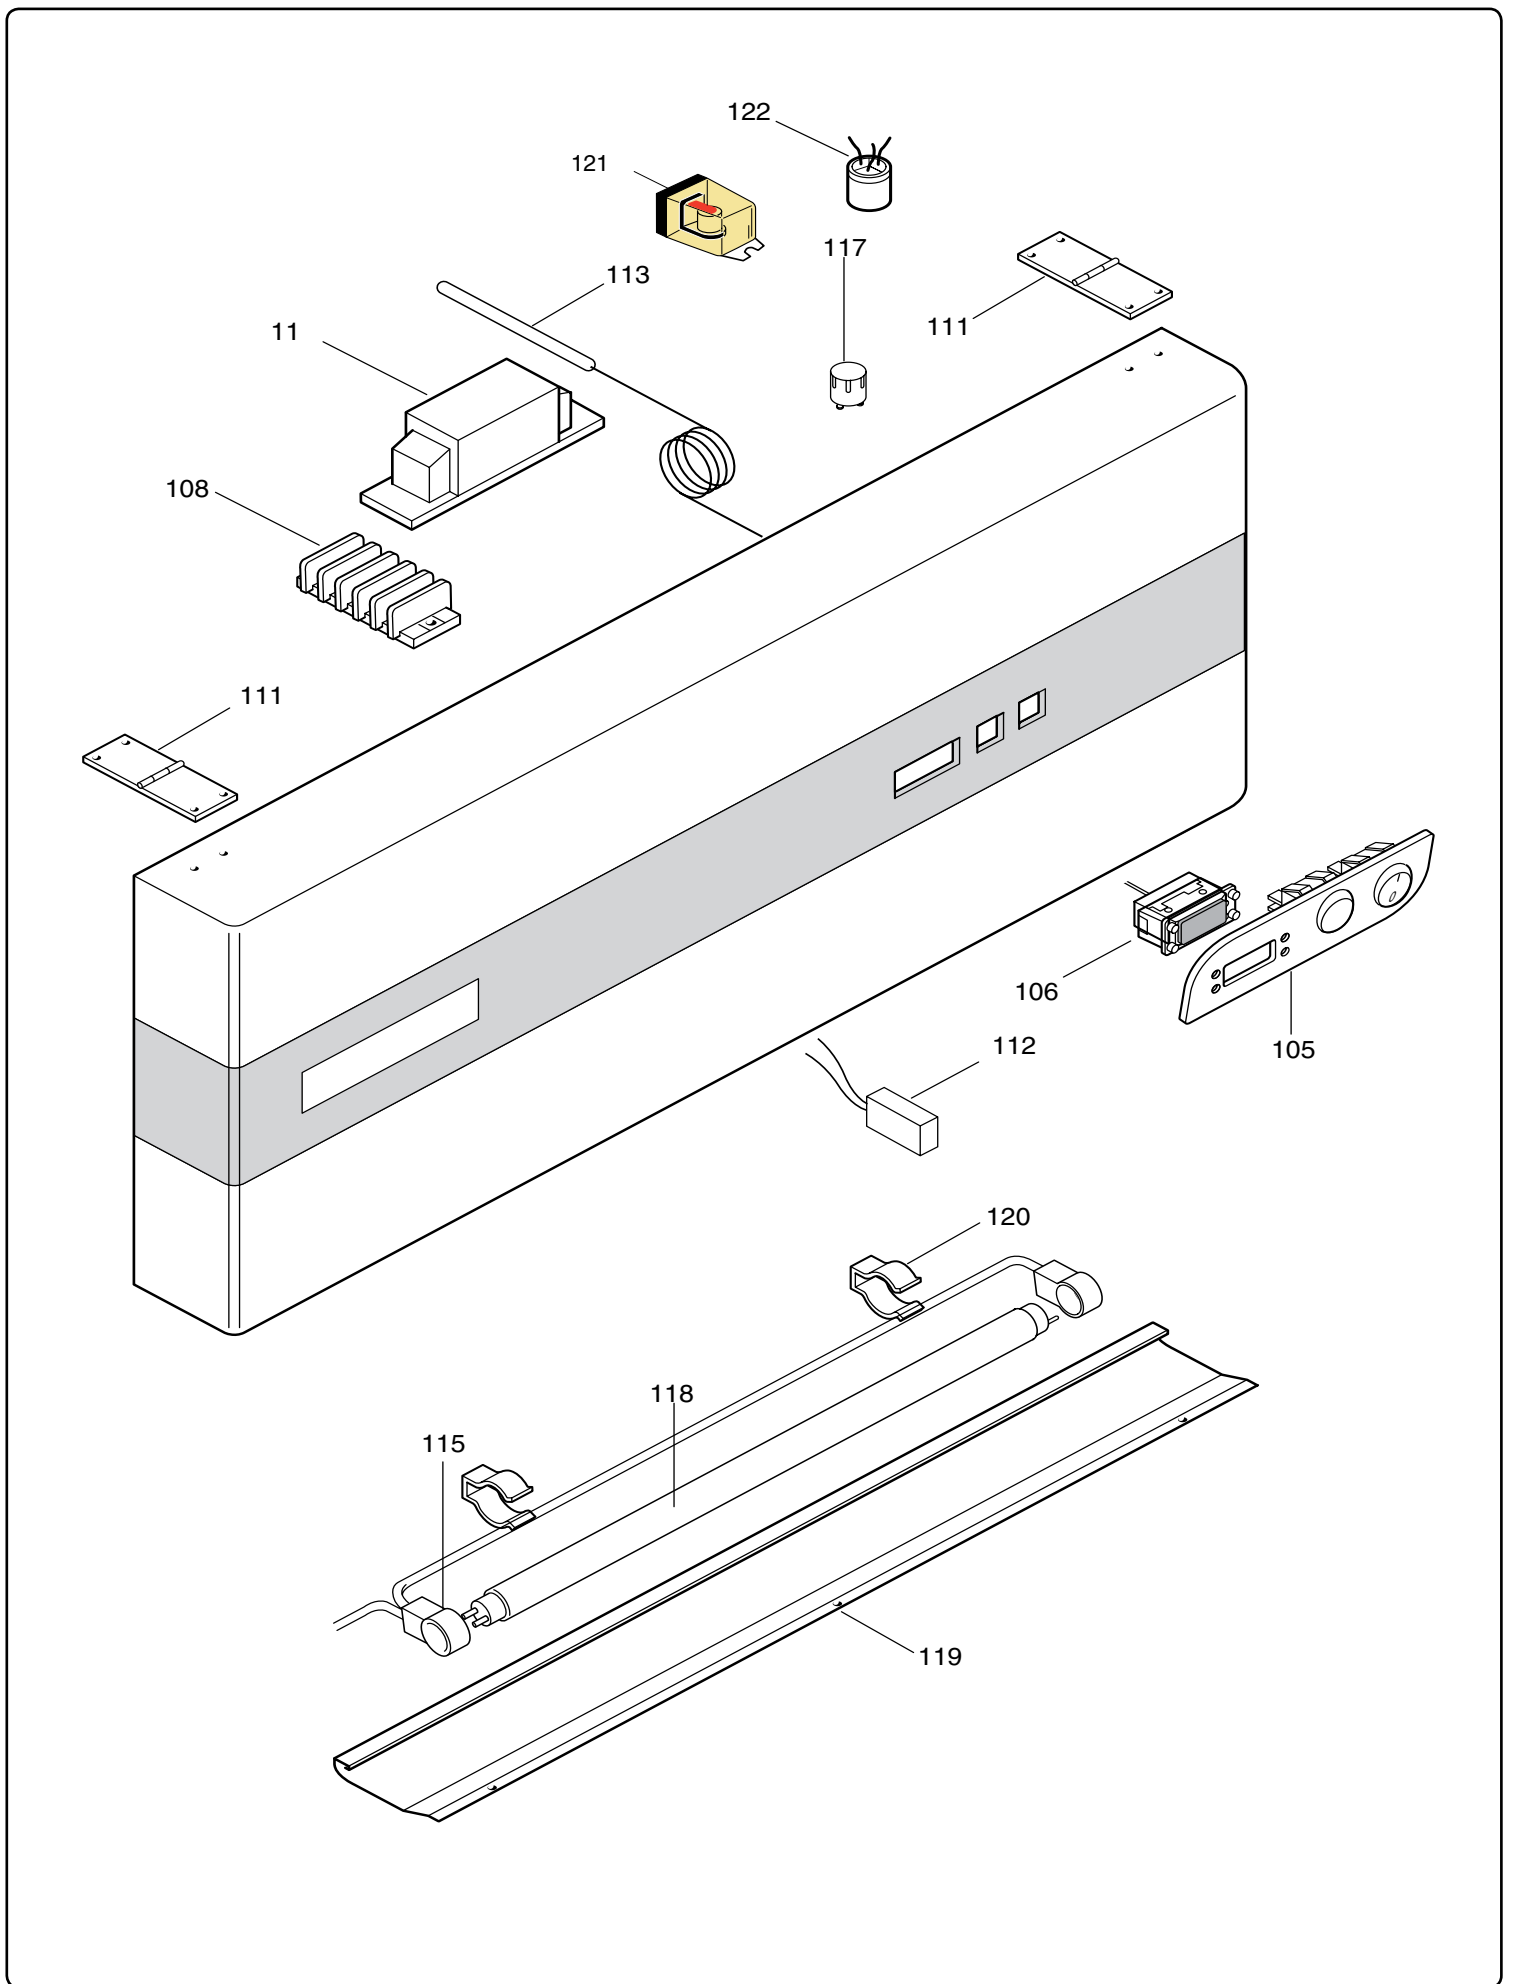

Roll-in

code	ref.	code	ref.
190064	d	110430	e
726646	a	729173	f
726653	c	729394	g
728534	b		

Pos	Code	Descrizione	Description	Ref. / Notes
105	088074	Mascherina cruscotto	Control panel	C until to serial n°626....
105	088073	Mascherina cruscotto	Control panel	b a until to serial n°626....
105	091506	Mascherina cruscotto	Control panel	b c e f g from serial n°627.... until ser.9100..
105	835r14900	Mascherina cruscotto IR33	Control panel IR33	c,b,e,f,g from serial n°911....
*	099387	Tasto giallo	Yellow swicth	
*	099274	Tasto verde	Green Swicth	
106	091304	Termoregolatore ID974	Thermoregulator ID 974	from serial n°627....until ser.9100..
106	087869	Termoregolatore EWDS	Thermoregulator EWDS	until to serial n°626....
106	092235	Termoregolatore IR33	Thermoregulator IR33	from serial n°911....
108	082125	Morsettiera	Clamp	
111	099853	Cerniera cruscotto	Hinge for panel	
112	083881	Microinterruttore	Switch	
113	092173	Sonda cella	Cell probe	
114	0pe020	Reattore	Ballast	
115	0A8008	Portastarter	Starter holder	
117	031523	Starter	Starter	
118	082976	Neon	Neon	
119	087835	Schermo per lampada	Lamp protection	
120	084384	Molle di fissaggio	Rataining spring	
121	0A9596	Relè	Relay	a
*	089617	Modulo di potenza	Power commander	
122	048726	Filtro antidisturbo	Electric filter	
*	088504	Mascherina adesiva	Sticker	c e f g
*	089208	Mascherina adesiva	Sticker	a

* *Componenti disponibili a richiesta / Component available upon request*