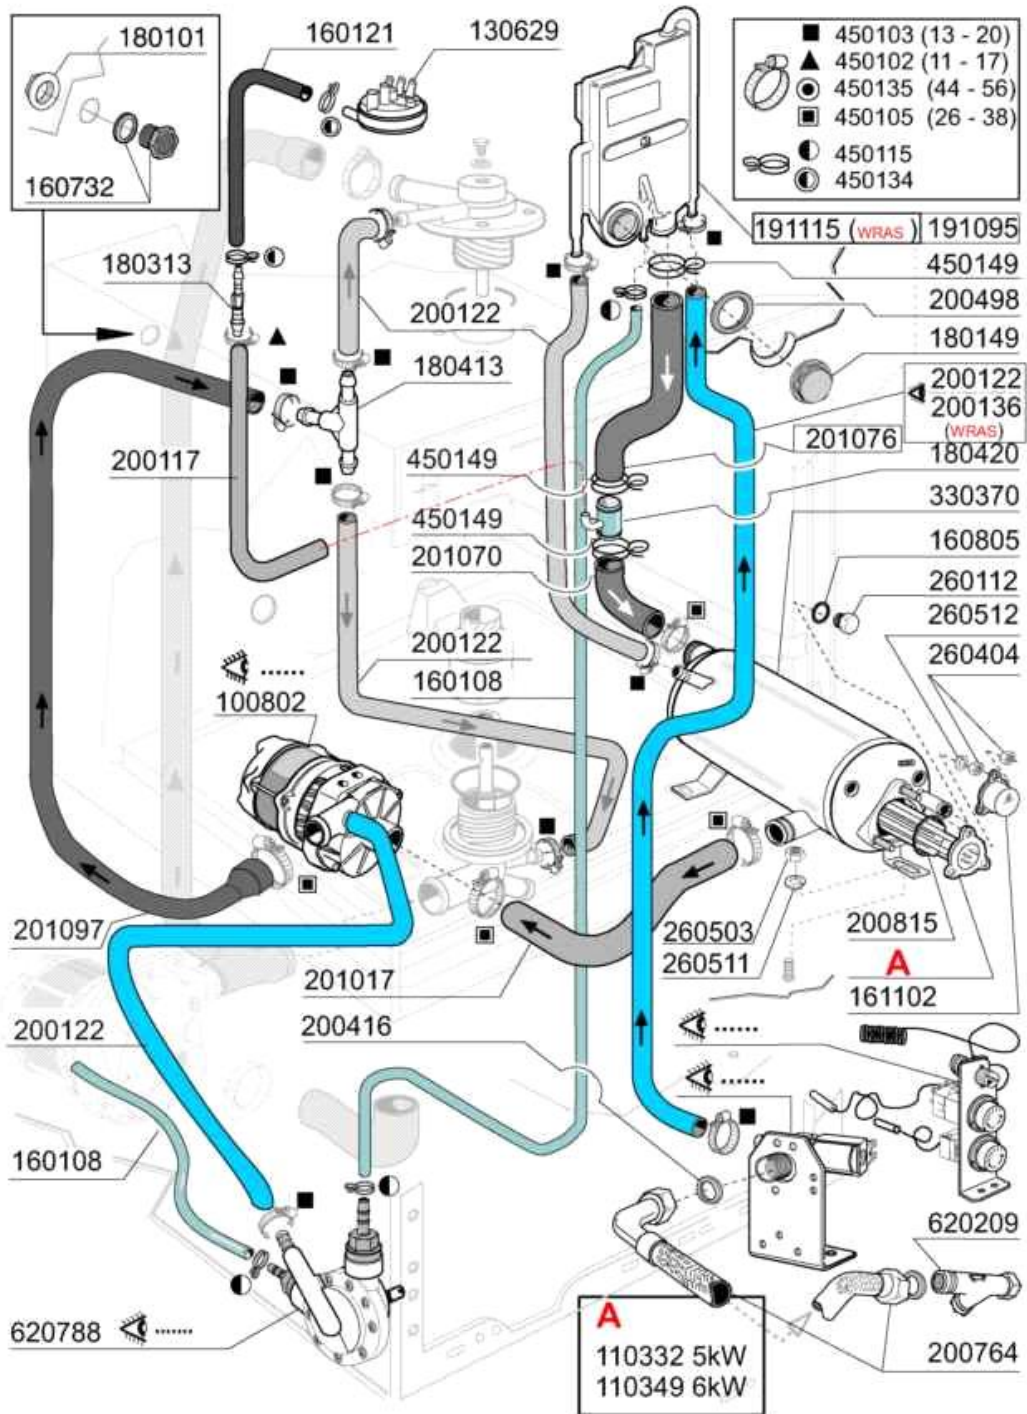

- 1 Hood / Tank
- 2 Tank
- 3 Wash arm
- 4 Wash Column
- 5 Rinse assembly
- 6 Pump
- 7 Thermostat/solenoid valve group
- 8 Control box
- 9 Rinse aid injector
- 10 Drain pump
- 11 Detergent dispenser

Code	Description	Price ()
150819	CABLE HOLDER PG16 WITH HOLE	
180508	DOOR CATCH	
200217	DOOR JOINT	
210207	FOOT BHC	
260238	M4 X 10 MUSH/HD SCREW	
260250	SCREW TB 5X20	
260402	STAINLESS STEEL NUT D4 UNI 55	
260404	STAINLESS STEEL NUTS D6 UNI 55	
260431	NUT M5 DIN 6923	
260510	GROWER WASHER D.4	
260512	ST/ST GROWER WASHER D6	
260530	STAINL.ST WASHER 7X22X2	
260706	SCREW 3,9X13 S/S	
322886	COVER LF2004	
322889	COVER LF2004 W/SOFTENER	
322890		
323724	RIGHT RACK GUIDE LF 2006	
323725	LEFT RACK GUIDE LF 2006	
323905	DOOR LF	
342294		
342295		
351888	FRONT PANEL LF2004	
390185	BACK PANEL LF2004	
390186	PANEL	
450288	DOOR SPRING	
450821	SPRING CLIP FASTENER SNU 3634	
450831	SCREW SUPPORT	
460821	LABEL C34	
463214	LABEL LF322	
463215	LABEL LF322A	
H36626	LF DOOR SPRING BRACKET	

Code	Description	Price ()
100820	PUMP 0,6HP 220V	
160310	INLET HOSE BHC	
180145	NUT	
190943	LOWER TEE WASH/RIN ARM	
190944	UPP.TEE WASH/RIN ARM	
191101	LOWER TEE WASH/RIN ARM	
191103	SPACER	
200415	AIR TRAP GASKET -F2 18,5X10X3	
200611	OUTLET HOSE	
200612	PUMP INLET HOSE	
200820	O-RING151 46,99X5,33X57,6	
200842	SEAL RING OR158 PB701 NITRILE	
260126	SCREW TE 5X12	
260511	GROWER WASHER D.5	
260538	WASHER 18X6X1,5 ST/ST	
261005	SCREW F. TEE UP.WASH F2-B41	
450105	CLAMP FE ZN. 26-38 H=12,2	
450107	CLAMP FE ZN 38-50 H=12,2	
450109	CLAMP 50-65	