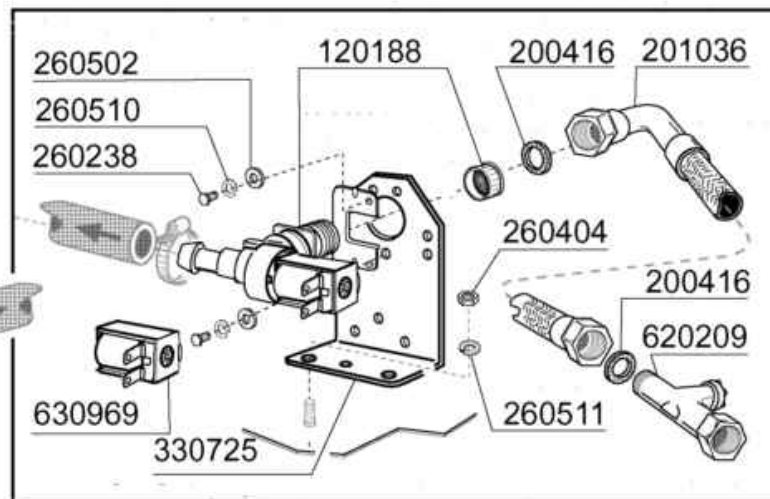

01 - 2005 | S. AG.