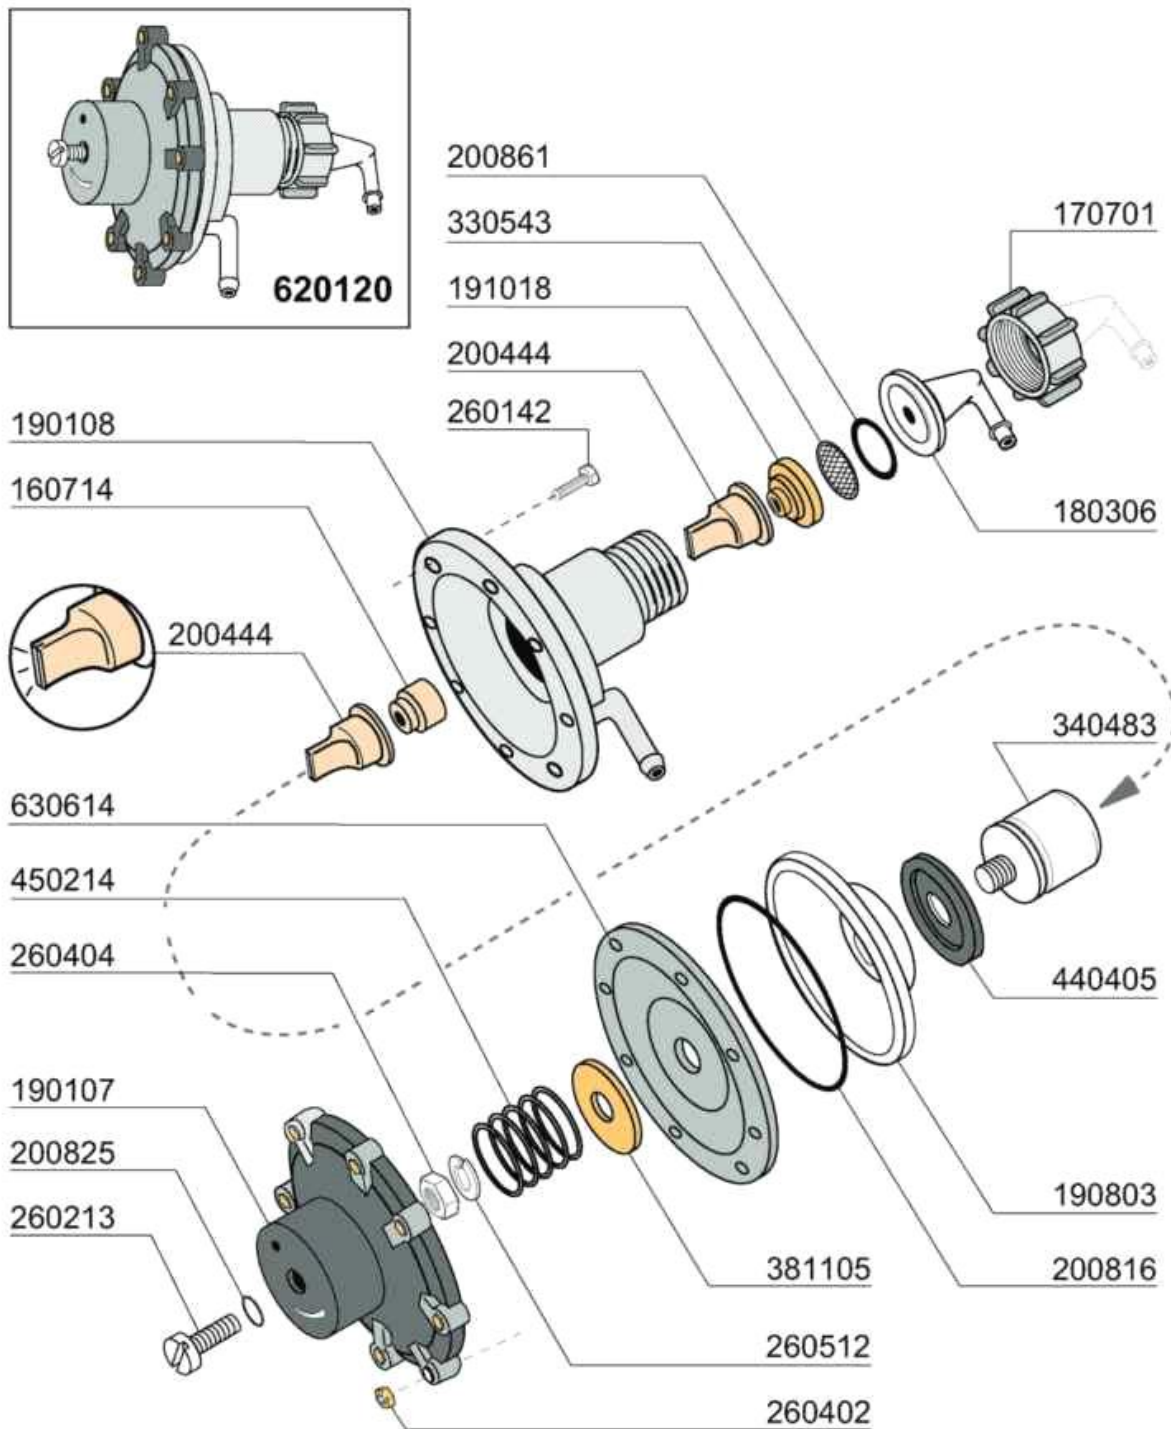

09 - 2007 | S. AG.