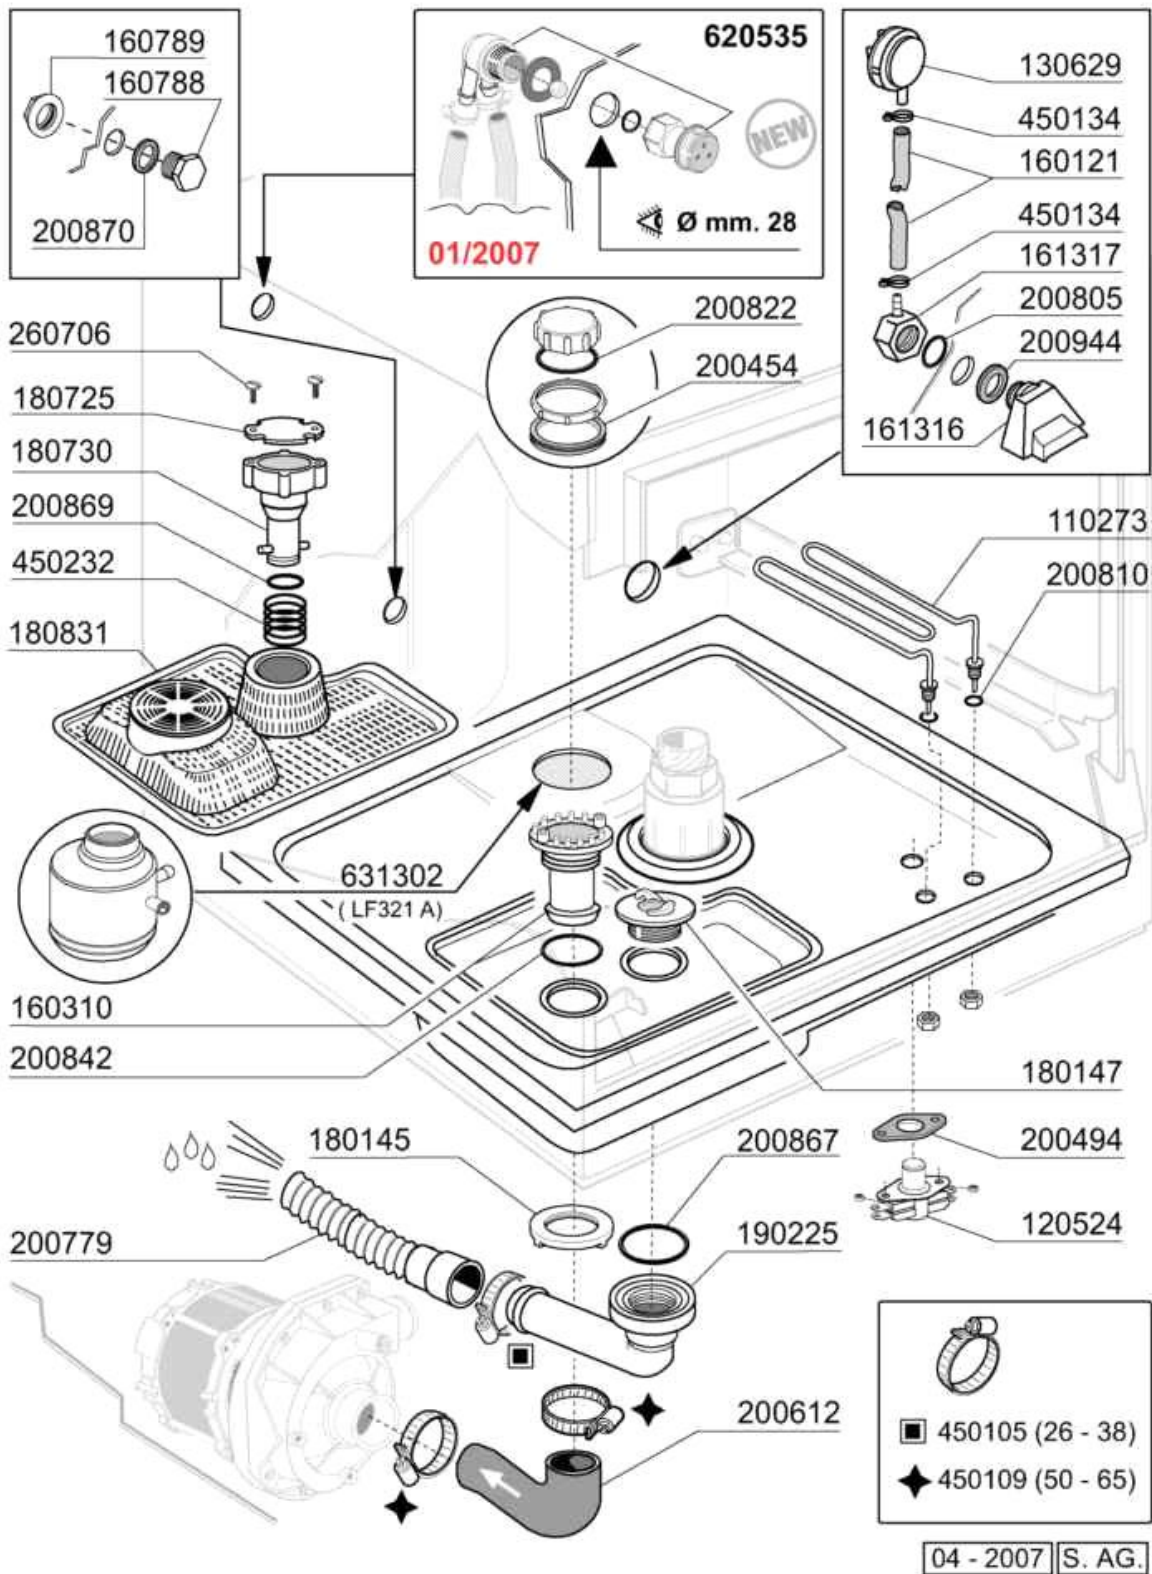

- 1 Hood / Tank
- 2 Tank
- 3 Wash arm
- 4 Wash Column
- 5 Rinse assembly
- 6 Pump
- 7 Thermostat/solenoid valve group
- 8 Control box
- 9 Rinse aid injector
- 10 Drain pump
- 11 Detergent dispenser

Code	Description	Price ()
150819	CABLE HOLDER PG16 WITH HOLE	
180508	DOOR CATCH	
200217	DOOR JOINT	
210207	FOOT BHC	
260238	M4 X 10 MUSH/HD SCREW	
260250	SCREW TB 5X20	
260402	STAINLESS STEEL NUT D4 UNI 55	
260404	STAINLESS STEEL NUTS D6 UNI 55	
260431	NUT M5 DIN 6923	
260510	GROWER WASHER D.4	
260512	ST/ST GROWER WASHER D6	
260530	STAINL.ST WASHER 7X22X2	
260706	SCREW 3,9X13 S/S	
322886	COVER LF2004	
322889	COVER LF2004 W/SOFTENER	
322890		
323724	RIGHT RACK GUIDE LF 2006	
323725	LEFT RACK GUIDE LF 2006	
323905	DOOR LF	
342294		
342295		
351888	FRONT PANEL LF2004	
390185	BACK PANEL LF2004	
390186	PANEL	
450288	DOOR SPRING	
450821	SPRING CLIP FASTENER SNU 3634	
450831	SCREW SUPPORT	
460821	LABEL C34	
463214	LABEL LF322	
463215	LABEL LF322A	
H36626	LF DOOR SPRING BRACKET	

Code	Description	Price ()
140108	PLATE FOR WASH ARM	
160734	END PLUGS RINSE ARM	
160736	WASH ARM PLUG F45	
170946	RINSE JET/RINSE ARM B-F	
170947	WASH JET/WASH ARM F45-80	
190624	BUSH FOR PLASTIC ARM F45	
190645	LOWER BUSH FOR WASH ARM F	
190943	LOWER TEE WASH/RIN ARM	
190944	UPP.TEE WASH/RIN ARM	
191103	SPACER	
200812	O-RING 1,78X17,17X20,73	
200820	O-RING151 46,99X5,33X57,6	
200843	O RING 2X13X17	
200844	O RING 2X9,5X13,5	
200845	O RING 109 2,62X9,13X14,37	
260711	SCREW 4,2X13 A2 DIN7972	
261009	RETAIN.SCREW FOR WASH-RINSE AR	
420526	PLASTIC WASH-RINSE ARM (F45)	