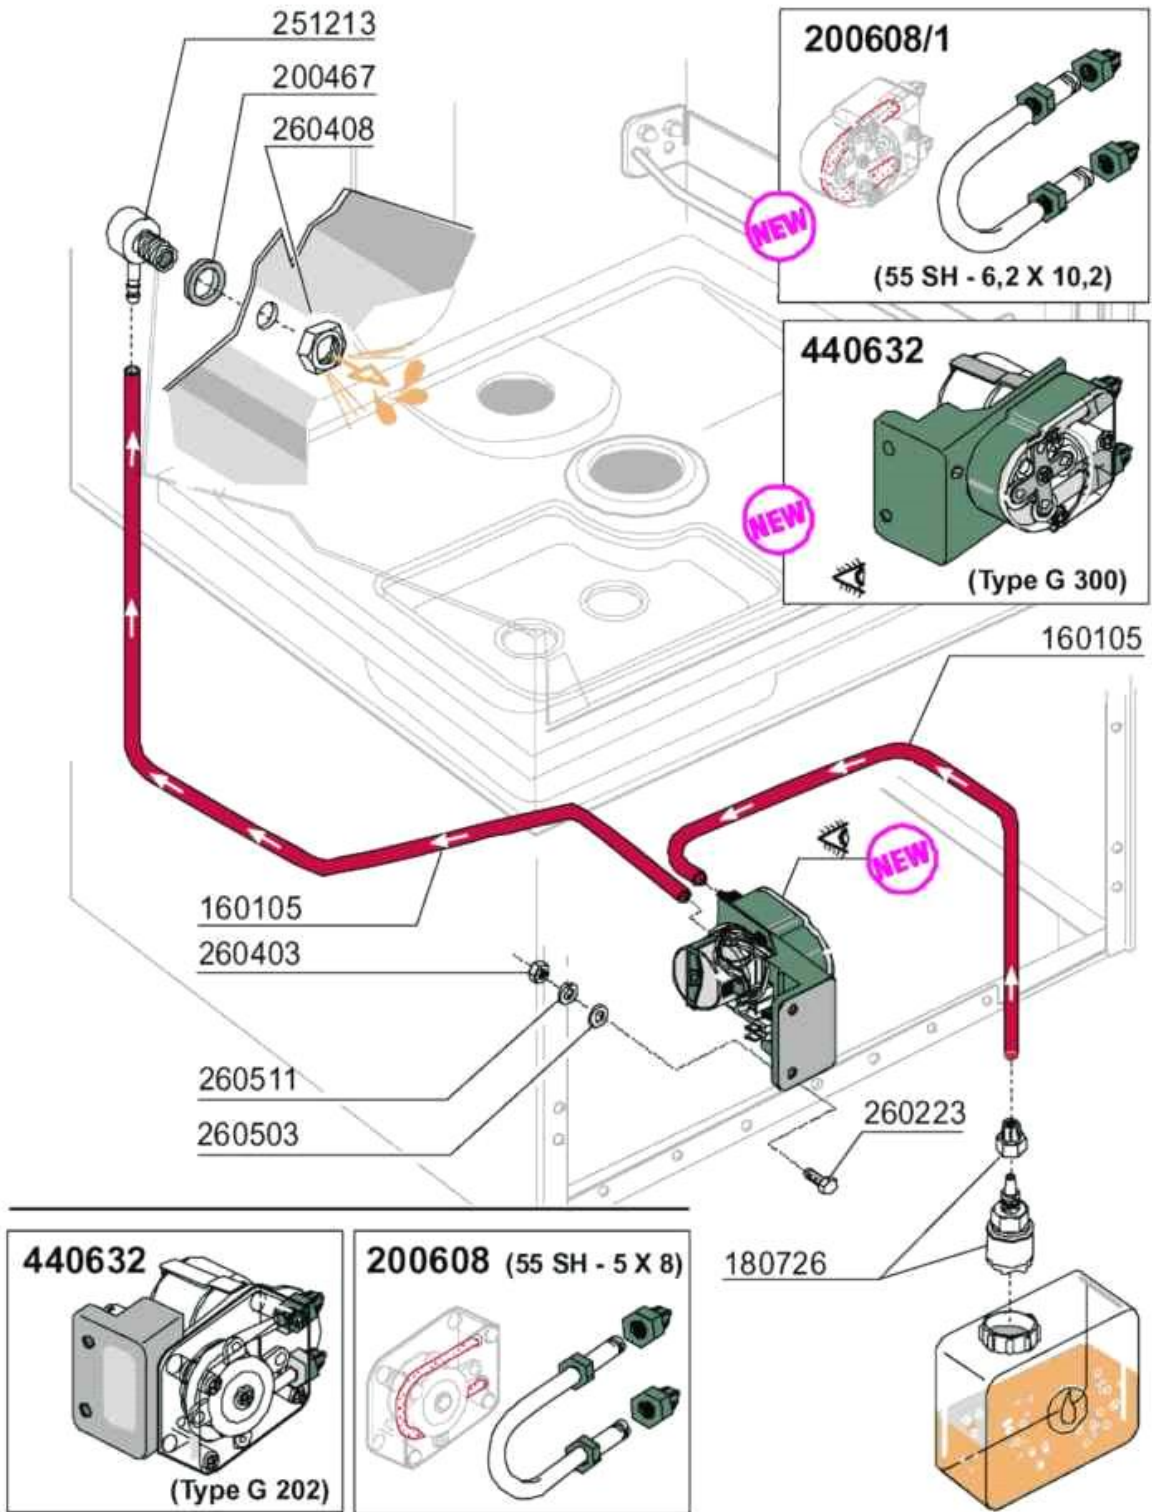

09 - 2007 S. AG.