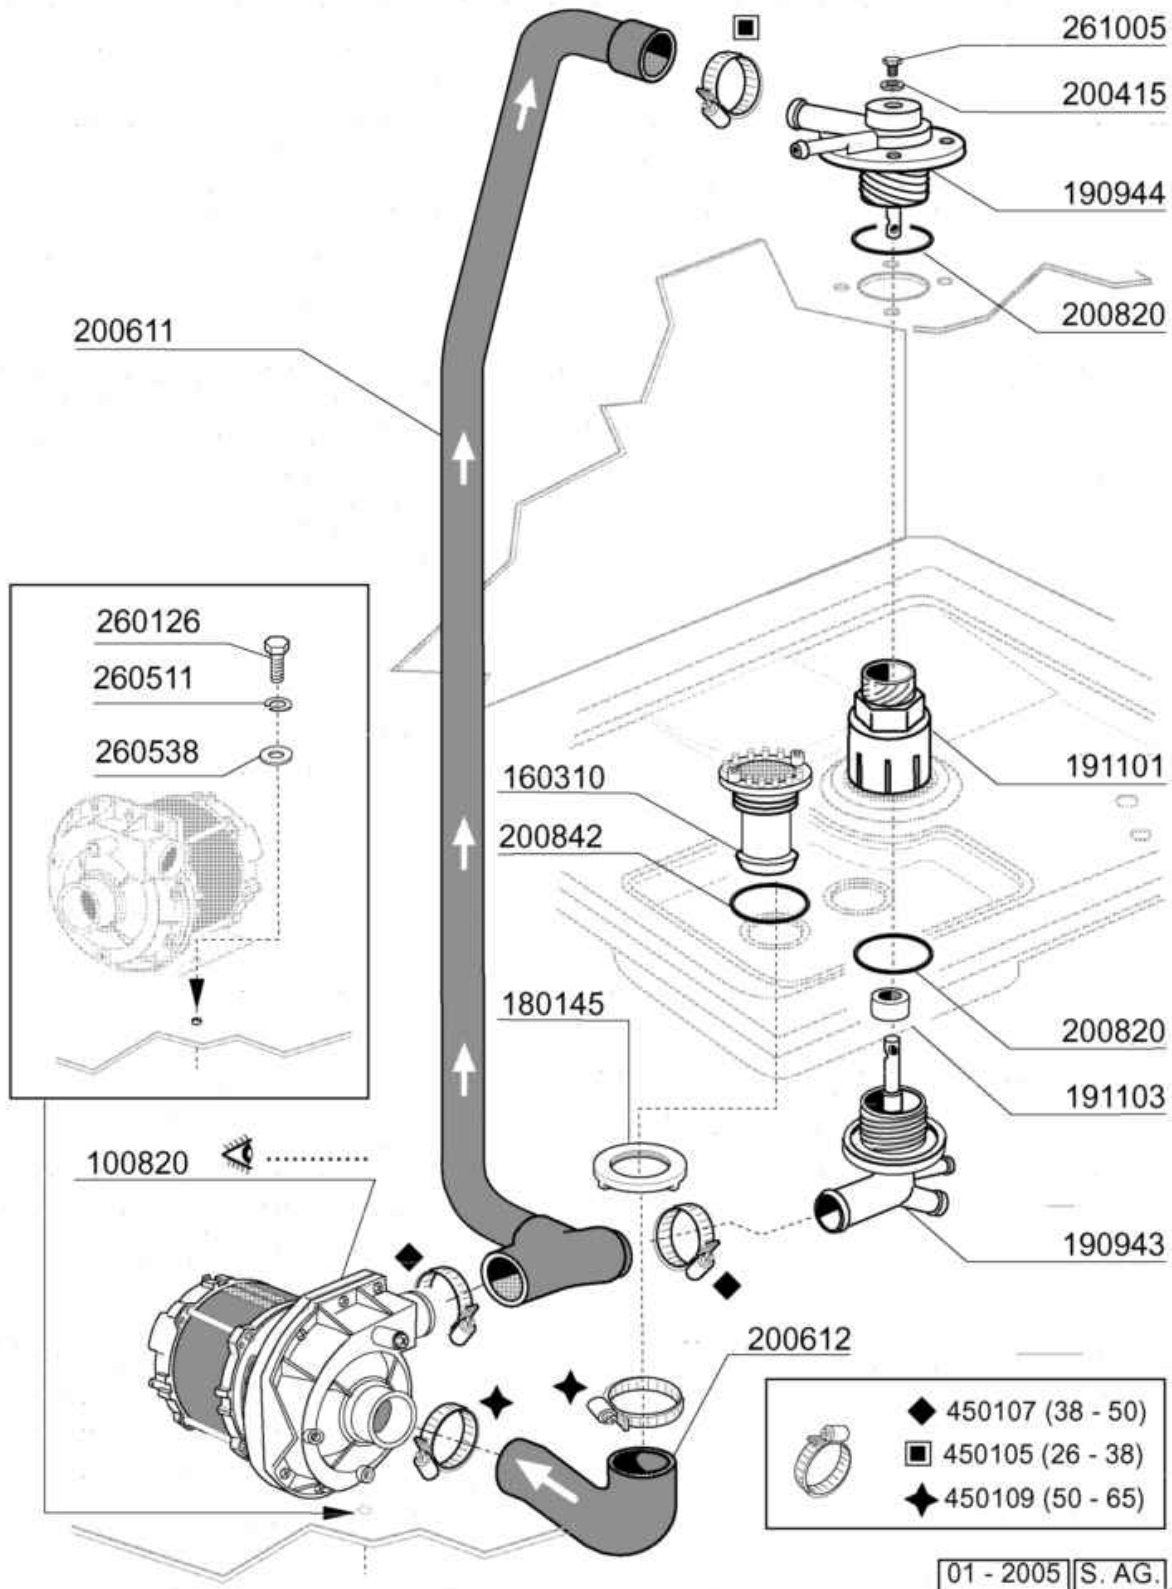

- 1 Hood / Tank
- 2 Tank
- 3 Wash arm
- 4 Wash Column
- 5 Rinse assembly
- 6 Pump
- 7 Thermostat/solenoid valve group
- 8 Control box
- 9 Rinse aid injector
- 10 Drain pump
- 11 Detergent dispenser

Code	Description	Price ()
150819	CABLE HOLDER PG16 WITH HOLE	
180508	DOOR CATCH	
200217	DOOR JOINT	
210207	FOOT BHC	
260238	M4 X 10 MUSH/HD SCREW	
260250	SCREW TB 5X20	
260402	STAINLESS STEEL NUT D4 UNI 55	
260404	STAINLESS STEEL NUTS D6 UNI 55	
260431	NUT M5 DIN 6923	
260510	GROWER WASHER D.4	
260512	ST/ST GROWER WASHER D6	
260530	STAINL.ST WASHER 7X22X2	
260706	SCREW 3,9X13 S/S	
322886	COVER LF2004	
322889	COVER LF2004 W/SOFTENER	
322890		
323724	RIGHT RACK GUIDE LF 2006	
323725	LEFT RACK GUIDE LF 2006	
323905	DOOR LF	
342294		
342295		
351888	FRONT PANEL LF2004	
390185	BACK PANEL LF2004	
390186	PANEL	
450288	DOOR SPRING	
450821	SPRING CLIP FASTENER SNU 3634	
450831	SCREW SUPPORT	
460821	LABEL C34	
463214	LABEL LF322	
463215	LABEL LF322A	
H36626	LF DOOR SPRING BRACKET	

Code	Description	Price ()
100820	PUMP 0,6HP 220V	
160310	INLET HOSE BHC	
180145	NUT	
190943	LOWER TEE WASH/RIN ARM	
190944	UPP.TEE WASH/RIN ARM	
191101	LOWER TEE WASH/RIN ARM	
191103	SPACER	
200415	AIR TRAP GASKET -F2 18,5X10X3	
200611	OUTLET HOSE	
200612	PUMP INLET HOSE	
200820	O-RING151 46,99X5,33X57,6	
200842	SEAL RING OR158 PB701 NITRILE	
260126	SCREW TE 5X12	
260511	GROWER WASHER D.5	
260538	WASHER 18X6X1,5 ST/ST	
261005	SCREW F. TEE UP.WASH F2-B41	
450105	CLAMP FE ZN. 26-38 H=12,2	
450107	CLAMP FE ZN 38-50 H=12,2	
450109	CLAMP 50-65	