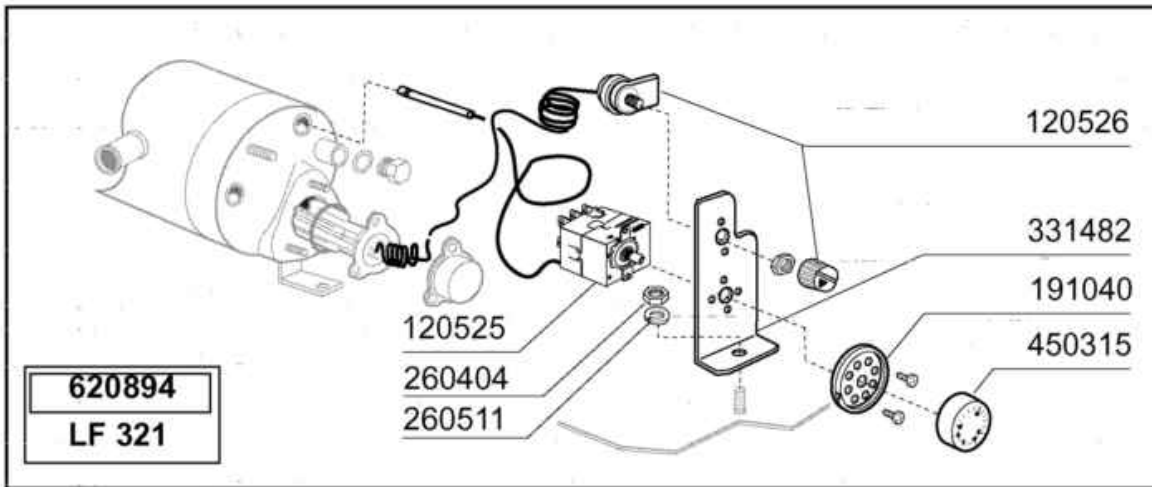

01 - 2005 | S. AG.