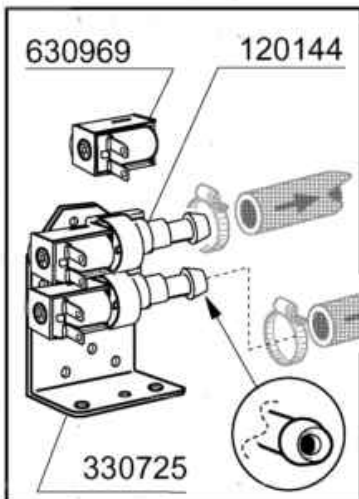

01 - 2005 | S. AG.