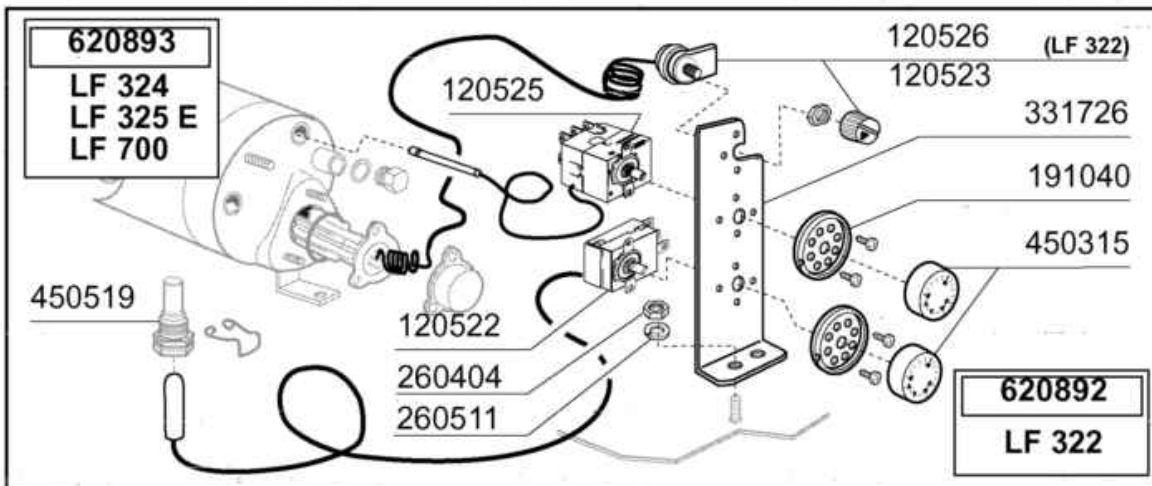

01 - 2005 | S. AG.