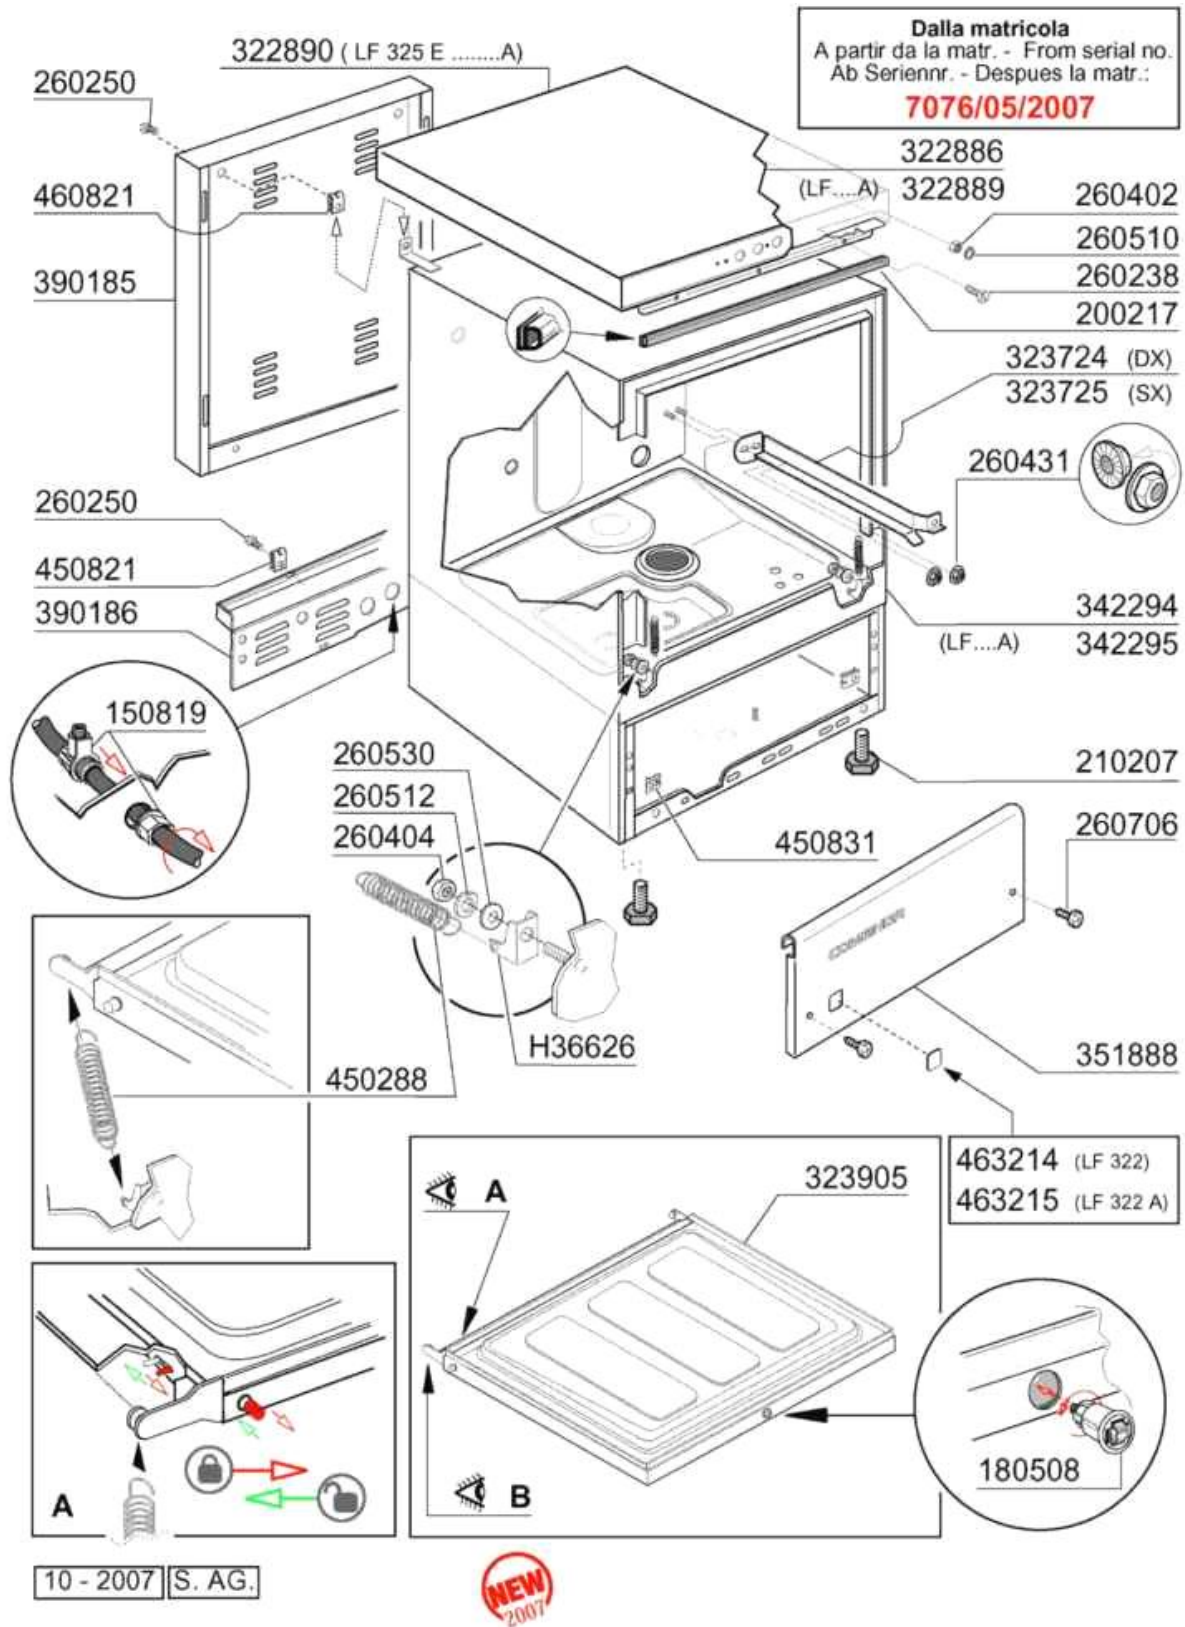

- 1 Hood / Tank
- 2 Tank
- 3 Wash arm
- 4 Wash Column
- 5 Rinse assembly
- 6 Pump
- 7 Thermostat/solenoid valve group
- 8 Control box
- 9 Rinse aid injector
- 10 Drain pump
- 11 Detergent dispenser

Code	Description	Price ()
150819	CABLE HOLDER PG16 WITH HOLE	
180508	DOOR CATCH	
200217	DOOR JOINT	
210207	FOOT BHC	
260238	M4 X 10 MUSH/HD SCREW	
260250	SCREW TB 5X20	
260402	STAINLESS STEEL NUT D4 UNI 55	
260404	STAINLESS STEEL NUTS D6 UNI 55	
260431	NUT M5 DIN 6923	
260510	GROWER WASHER D.4	
260512	ST/ST GROWER WASHER D6	
260530	STAINL.ST WASHER 7X22X2	
260706	SCREW 3,9X13 S/S	
322886	COVER LF2004	
322889	COVER LF2004 W/SOFTENER	
322890		
323724	RIGHT RACK GUIDE LF 2006	
323725	LEFT RACK GUIDE LF 2006	
323905	DOOR LF	
342294		
342295		
351888	FRONT PANEL LF2004	
390185	BACK PANEL LF2004	
390186	PANEL	
450288	DOOR SPRING	
450821	SPRING CLIP FASTENER SNU 3634	
450831	SCREW SUPPORT	
460821	LABEL C34	
463214	LABEL LF322	
463215	LABEL LF322A	
H36626	LF DOOR SPRING BRACKET	

Code	Description	Price ()
100820	PUMP 0,6HP 220V	
160310	INLET HOSE BHC	
180145	NUT	
190943	LOWER TEE WASH/RIN ARM	
190944	UPP.TEE WASH/RIN ARM	
191101	LOWER TEE WASH/RIN ARM	
191103	SPACER	
200415	AIR TRAP GASKET -F2 18,5X10X3	
200611	OUTLET HOSE	
200612	PUMP INLET HOSE	
200820	O-RING151 46,99X5,33X57,6	
200842	SEAL RING OR158 PB701 NITRILE	
260126	SCREW TE 5X12	
260511	GROWER WASHER D.5	
260538	WASHER 18X6X1,5 ST/ST	
261005	SCREW F. TEE UP.WASH F2-B41	
450105	CLAMP FE ZN. 26-38 H=12,2	
450107	CLAMP FE ZN 38-50 H=12,2	
450109	CLAMP 50-65	