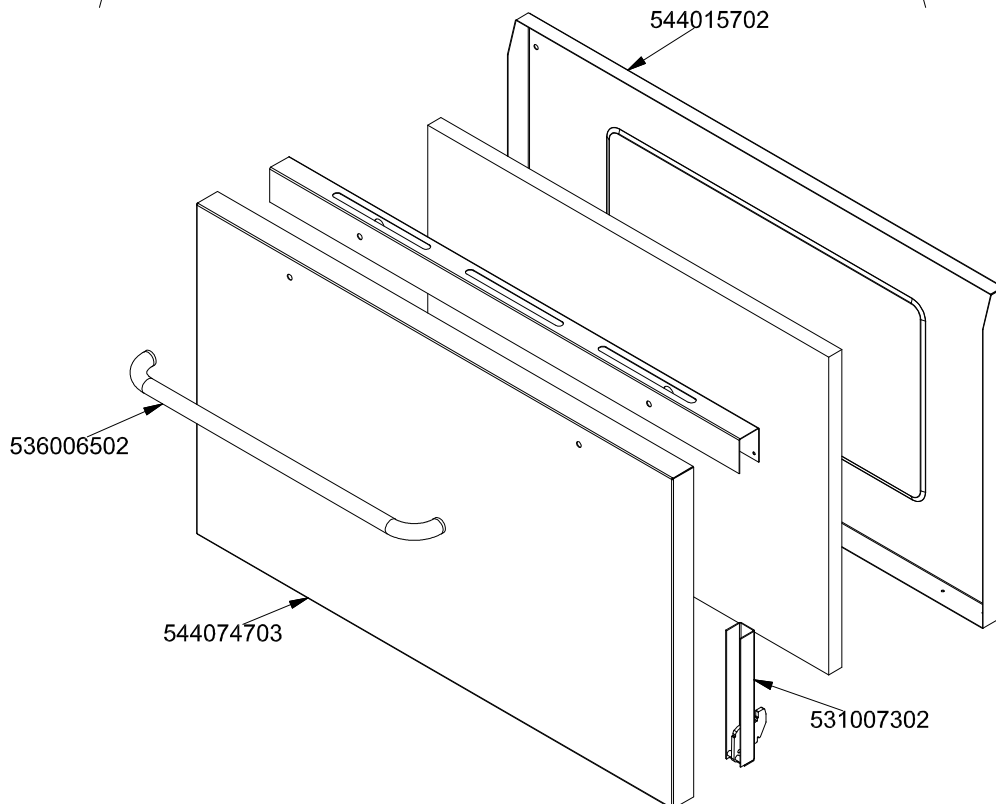

PORTE / DOORS / TÜREN / PORTES ≥ 0706

531009602

560025301M00P00

531012702

544015702

560025402M00P00

CF

Page	Pos	Code	Description
001		541070100	NEUTRAL SPACER 8
001		537002300	ELECTRICAL PLATE D.220 W2000 V230
001		544263500	RIGHT SIDE S.65
001		544257400	UPPER PLATE PC-8E
001		544293600	CONTROL PANEL CF4/CFC4-8ET
001		544302101	CONTROL PANEL CF4/CFC4-8ETS * NEW
001		539018900	INDEX FOR KNOB
001		539018100	ADHESIVE GRADUATED DISC FOR KNOB
001		537000300	COMMUTATOR 7 POSITIONS S.49 16A
001		544263600	LEFT SIDE S.65
001		537007700	TERMINAL BLOCK THREEPHASE 40A
001		57014100	
001		536013800	KNOB D.70 BLACK 6*5 WITH SPRING
002		539028000	SELECTOR SIGN PLATE FOR OVEN
002		539023800	SIGN PLATE FOR OVEN TIMER
002		539023900	SIGN PLATE FOR OVEN TEMPERATURE
002		537035600	OVEN COMMUTATOR * EL. 60+65LINES
002		536013800	KNOB D.70 BLACK 6*5 WITH SPRING
002		537019101	THERMOSTAT MONOPHAS.050-320°C F.MF
002		539007200	ADHESIVE GRADUATE F.MAXI-EL.STAT.OV
002		537014100	WHITE WARNING LIGHT 250V
002		537014200	GREEN WARNING LIGHT 250V
002		539023501	ADHESIVE GRAD.DISC *E.MULTIF.TERM.
002		539023400	ADHESIVE GRADUATED DISC F.KNOB
002		537006200	UPPER OVEN HEATING EL.1000+2000W
002		533095900	PIN FOR GRIDSHOLDER SUPPORT CF 60
002		531057800	RHD GRIDS HOLDER FOR MAXI-OVEN
002		534009100	GRILL PROTECTION CF-8/10
002		537005400	OVEN BULB 15W 300°C
002		537007900	OVEN BULB-SOCKET
002		533079700	LOCK SPRING FOR BULB §3/§4
002		536011301	OVEN GASKET CF-8/10 *FE*
002		531012402	DOOR WHEEL HOLDER FOR MAXI OVEN
002		531057900	LHD GRIDS HOLDER FOR MAXI-OVEN
002		531006701	MAXI OVEN GRID FOR S60/65
002		537006300	LOWER OVEN HEATING EL.W1750 230CF8/
002		537019300	TIMER FOR MULTIFUNCTION OVEN
002		537019301	
003		531009602	GLASS DOOR FOR MAXI OVEN OF 600LINE
003		536007102	
003		531064400	EXTERNAL GLASS MAXI OVEN DOOR+FRAME
003		536021801	DOOR HANDLE SPACER FOR MAXI OVEN
003		536006502	OVEN DOOR HANDLE 60LINE AL.
003		531007302	DOOR HINGE FOR MAXI OVEN 60.LINE
003		531012702	STAINLESS STEEL OVEN DOOR 60 LINE
003		544074703	S/S MAXI OVEN DOOR PANEL
004		544301600	RIGHT SIDE FOR 65 RANGE
004		544301500	LEFT SIDE FOR 65 RANGE
004		536005300	PLASTIC LED 2"