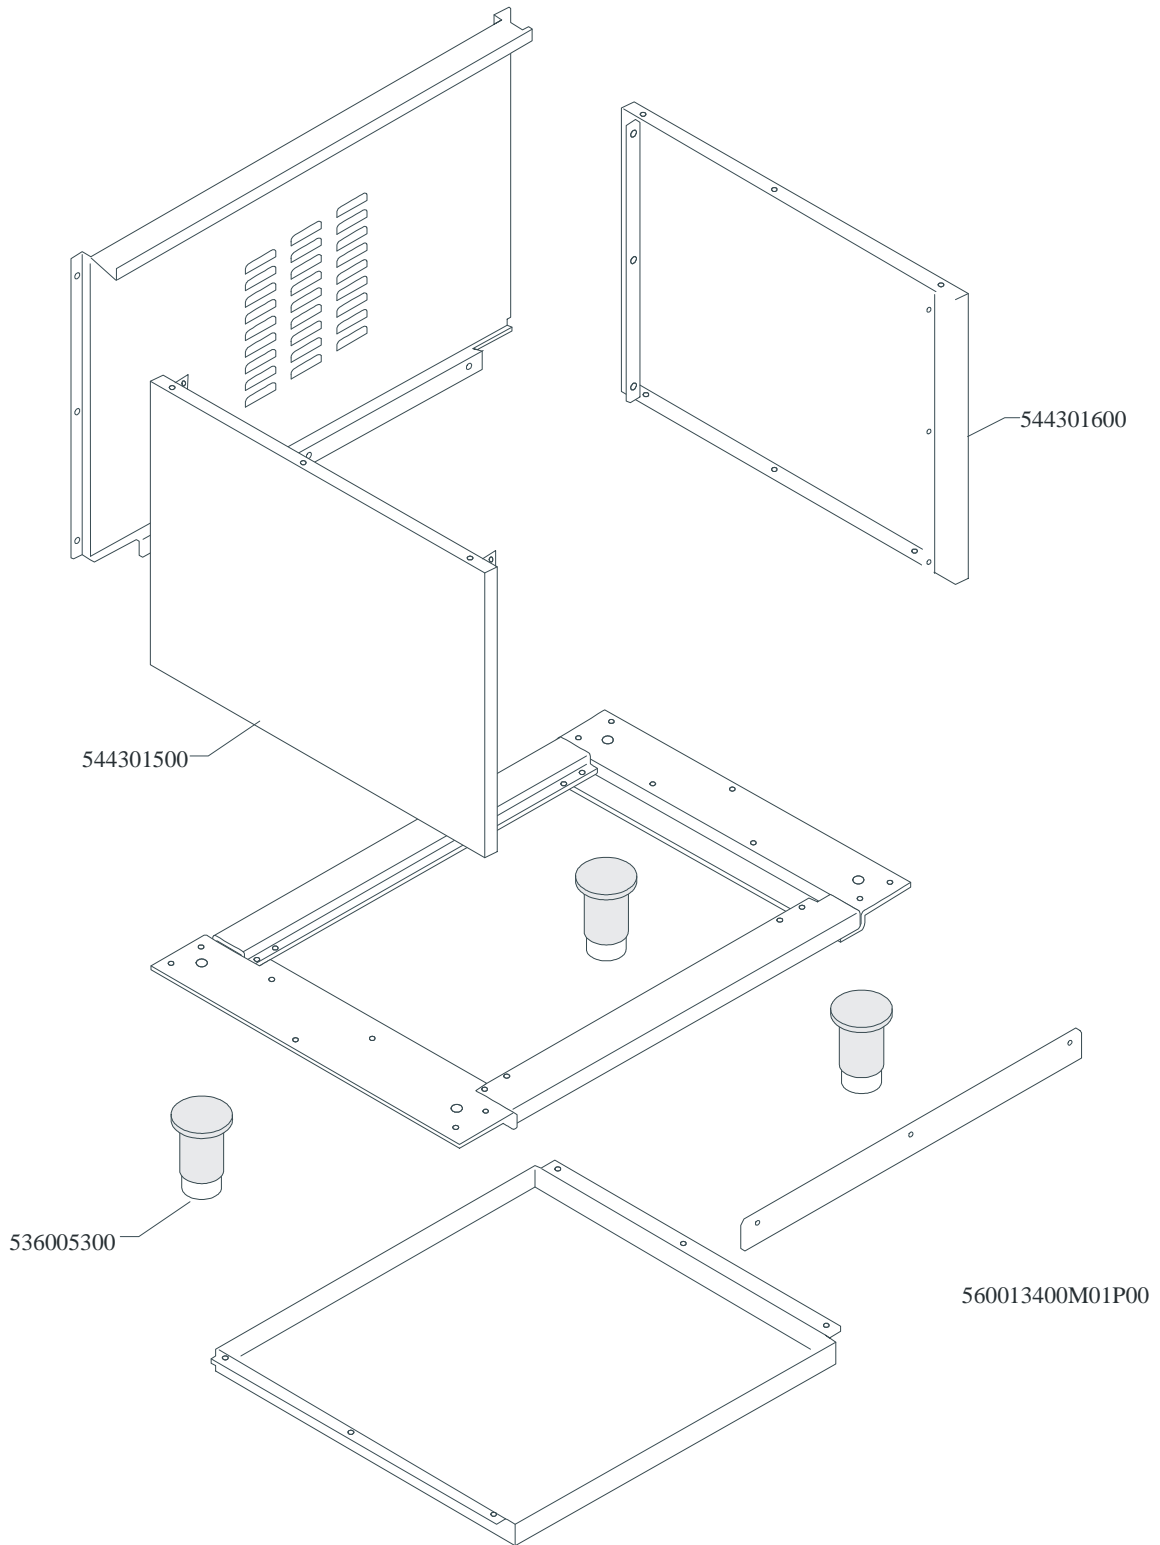

PORTE / DOORS / TÜREN / PORTES ≥ 0706

531009602

560025301M00P00

531012702

544015702

560025402M00P00

CF

Page	Pos	Code	Description
001		541070100	NEUTRAL SPACER 8
001		537002300	ELECTRICAL PLATE D.220 W2000 V230
001		544263500	RIGHT SIDE S.65
001		544257400	UPPER PLATE PC-8E
001		544293600	CONTROL PANEL CF4/CFC4-8ET
001		544302101	CONTROL PANEL CF4/CFC4-8ETS * NEW
001		539018900	INDEX FOR KNOB
001		539018100	ADHESIVE GRADUATED DISC FOR KNOB
001		537000300	COMMUTATOR 7 POSITIONS S.49 16A
001		544263600	LEFT SIDE S.65
001		537007700	TERMINAL BLOCK THREEPHASE 40A
001		57014100	
001		536013800	KNOB D.70 BLACK 6*5 WITH SPRING
002		539028000	SELECTOR SIGN PLATE FOR OVEN
002		539023800	SIGN PLATE FOR OVEN TIMER
002		539023900	SIGN PLATE FOR OVEN TEMPERATURE
002		537035600	OVEN COMMUTATOR * EL. 60+65LINES
002		536013800	KNOB D.70 BLACK 6*5 WITH SPRING
002		537019101	THERMOSTAT MONOPHAS.050-320°C F.MF
002		539007200	ADHESIVE GRADUATE F.MAXI-EL.STAT.OV
002		537014100	WHITE WARNING LIGHT 250V
002		537014200	GREEN WARNING LIGHT 250V
002		539023501	ADHESIVE GRAD.DISC *E.MULTIF.TERM.
002		539023400	ADHESIVE GRADUATED DISC F.KNOB
002		537006200	UPPER OVEN HEATING EL.1000+2000W
002		533095900	PIN FOR GRIDSHOLDER SUPPORT CF 60
002		531057800	RHD GRIDS HOLDER FOR MAXI-OVEN
002		534009100	GRILL PROTECTION CF-8/10
002		537005400	OVEN BULB 15W 300°C
002		537007900	OVEN BULB-SOCKET
002		533079700	LOCK SPRING FOR BULB §3/§4
002		536011301	OVEN GASKET CF-8/10 *FE*
002		531012402	DOOR WHEEL HOLDER FOR MAXI OVEN
002		531057900	LHD GRIDS HOLDER FOR MAXI-OVEN
002		531006701	MAXI OVEN GRID FOR S60/65
002		537006300	LOWER OVEN HEATING EL.W1750 230CF8/
002		537019300	TIMER FOR MULTIFUNCTION OVEN
002		537019301	
003		531009602	GLASS DOOR FOR MAXI OVEN OF 600LINE
003		536007102	
003		531064400	EXTERNAL GLASS MAXI OVEN DOOR+FRAME
003		536021801	DOOR HANDLE SPACER FOR MAXI OVEN
003		536006502	OVEN DOOR HANDLE 60LINE AL.
003		531007302	DOOR HINGE FOR MAXI OVEN 60.LINE
003		531012702	STAINLESS STEEL OVEN DOOR 60 LINE
003		544074703	S/S MAXI OVEN DOOR PANEL
004		544301600	RIGHT SIDE FOR 65 RANGE
004		544301500	LEFT SIDE FOR 65 RANGE
004		536005300	PLASTIC LED 2"