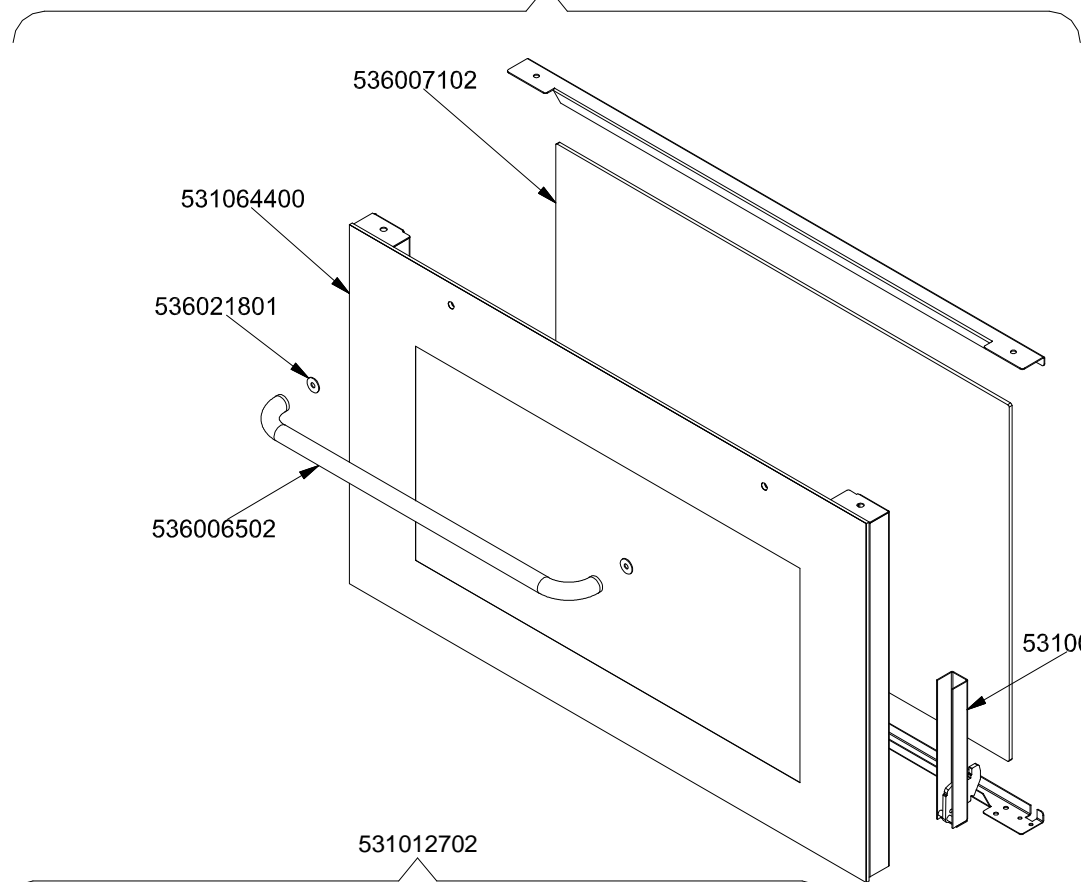

PORTE / DOORS / TÜREN / PORTES ≥ 0706

531009602

560025301M00P00

531012702

544015702

560025402M00P00

CF

Page	Pos	Code	Description
001		541070100	NEUTRAL SPACER 8
001		537002300	ELECTRICAL PLATE D.220 W2000 V230
001		544263500	RIGHT SIDE S.65
001		544257400	UPPER PLATE PC-8E
001		544293600	CONTROL PANEL CF4/CFC4-8ET
001		544302101	CONTROL PANEL CF4/CFC4-8ETS * NEW
001		539018900	INDEX FOR KNOB
001		539018100	ADHESIVE GRADUATED DISC FOR KNOB
001		537000300	COMMUTATOR 7 POSITIONS S.49 16A
001		544263600	LEFT SIDE S.65
001		537007700	TERMINAL BLOCK THREEPHASE 40A
001		57014100	
001		536013800	KNOB D.70 BLACK 6*5 WITH SPRING
002		539028000	SELECTOR SIGN PLATE FOR OVEN
002		539023800	SIGN PLATE FOR OVEN TIMER
002		539023900	SIGN PLATE FOR OVEN TEMPERATURE
002		537035600	OVEN COMMUTATOR * EL. 60+65LINES
002		536013800	KNOB D.70 BLACK 6*5 WITH SPRING
002		537019101	THERMOSTAT MONOPHAS.050-320°C F.MF
002		539007200	ADHESIVE GRADUATE F.MAXI-EL.STAT.OV
002		537014100	WHITE WARNING LIGHT 250V
002		537014200	GREEN WARNING LIGHT 250V
002		539023501	ADHESIVE GRAD.DISC *E.MULTIF.TERM.
002		539023400	ADHESIVE GRADUATED DISC F.KNOB
002		537006200	UPPER OVEN HEATING EL.1000+2000W
002		533095900	PIN FOR GRIDSHOLDER SUPPORT CF 60
002		531057800	RHD GRIDS HOLDER FOR MAXI-OVEN
002		534009100	GRILL PROTECTION CF-8/10
002		537005400	OVEN BULB 15W 300°C
002		537007900	OVEN BULB-SOCKET
002		533079700	LOCK SPRING FOR BULB §3/§4
002		536011301	OVEN GASKET CF-8/10 *FE*
002		531012402	DOOR WHEEL HOLDER FOR MAXI OVEN
002		531057900	LHD GRIDS HOLDER FOR MAXI-OVEN
002		531006701	MAXI OVEN GRID FOR S60/65
002		537006300	LOWER OVEN HEATING EL.W1750 230CF8/
002		537019300	TIMER FOR MULTIFUNCTION OVEN
002		537019301	
003		531009602	GLASS DOOR FOR MAXI OVEN OF 600LINE
003		536007102	
003		531064400	EXTERNAL GLASS MAXI OVEN DOOR+FRAME
003		536021801	DOOR HANDLE SPACER FOR MAXI OVEN
003		536006502	OVEN DOOR HANDLE 60LINE AL.
003		531007302	DOOR HINGE FOR MAXI OVEN 60.LINE
003		531012702	STAINLESS STEEL OVEN DOOR 60 LINE
003		544074703	S/S MAXI OVEN DOOR PANEL
004		544301600	RIGHT SIDE FOR 65 RANGE
004		544301500	LEFT SIDE FOR 65 RANGE
004		536005300	PLASTIC LED 2"