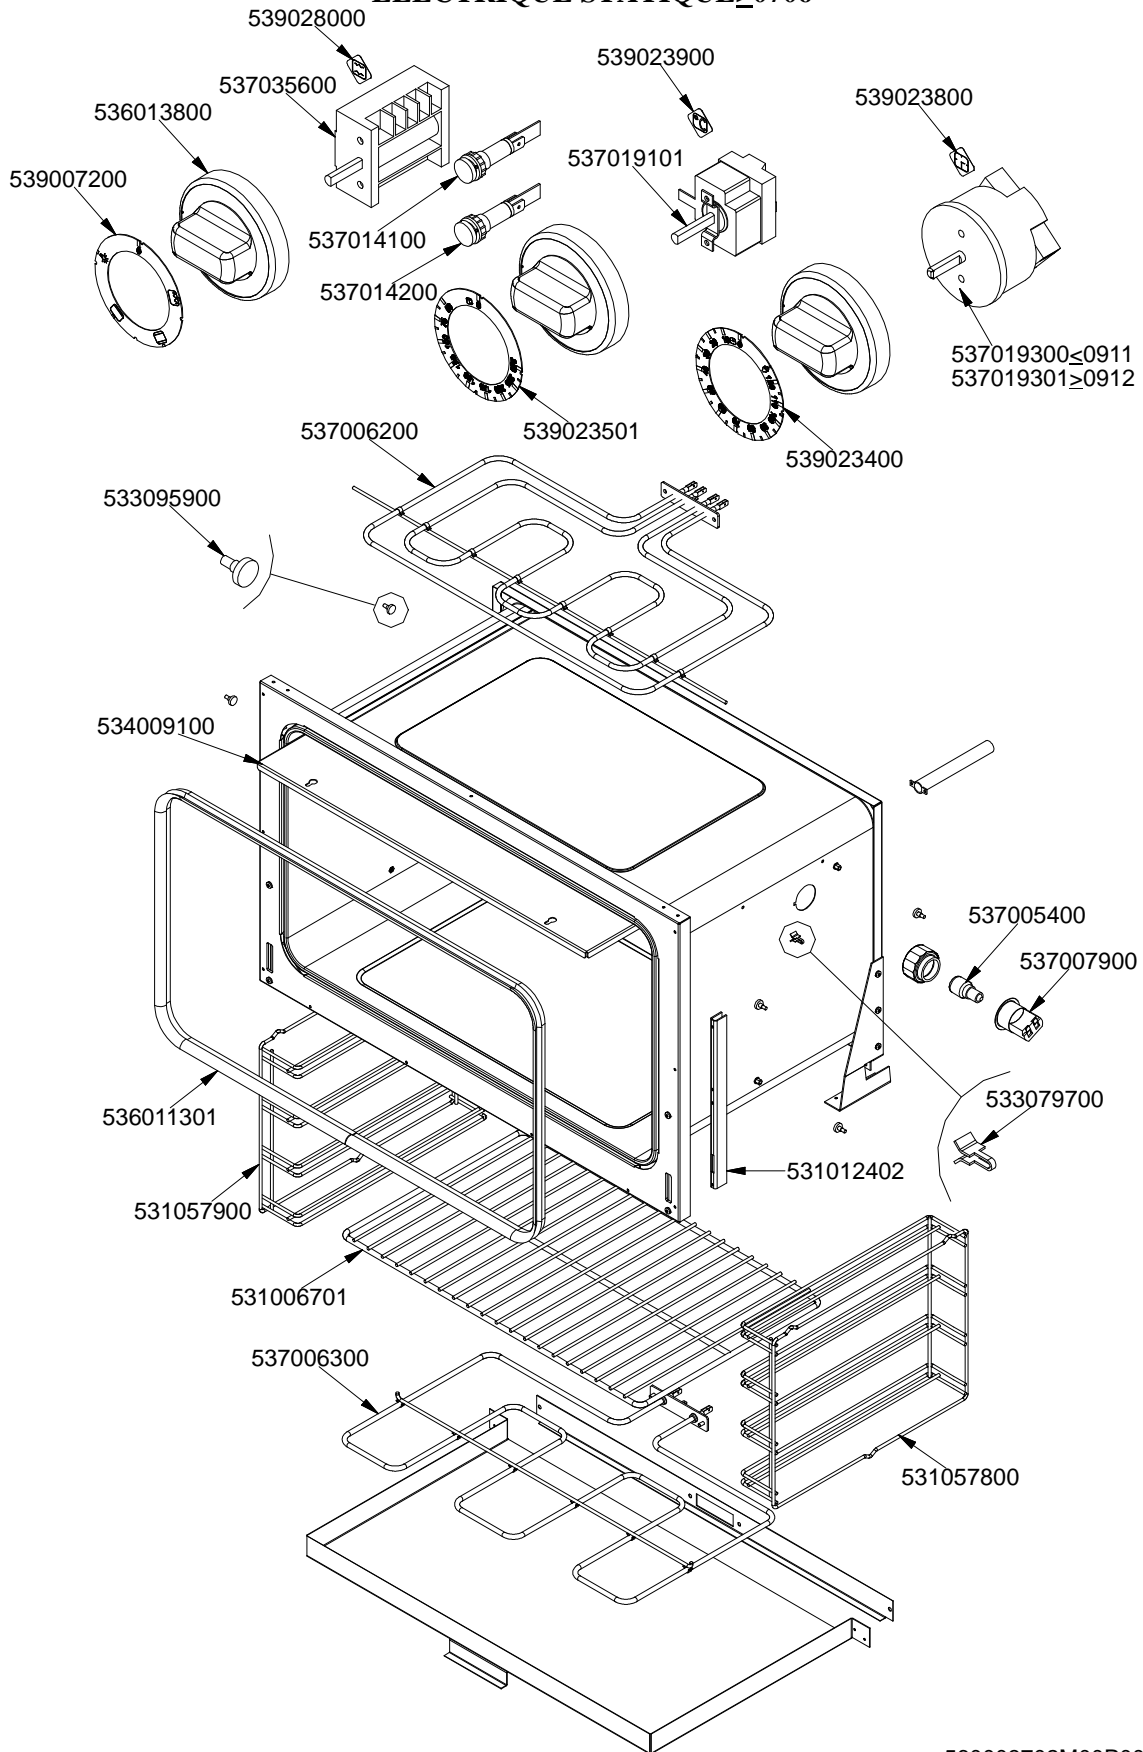

MAGIC PROF 65

CUCINE / RANGES / HERDE / CUISINIÈRES / N° ≥0309

FORNO / OVEN / BACKOFEN / FOUR

STATICO ELETTRICO / TRADITIONAL ELECTRIC / STATISCHER ELEKTRO /
ELECTRIQUE STATIQUE ≥0706

560003702M00P00