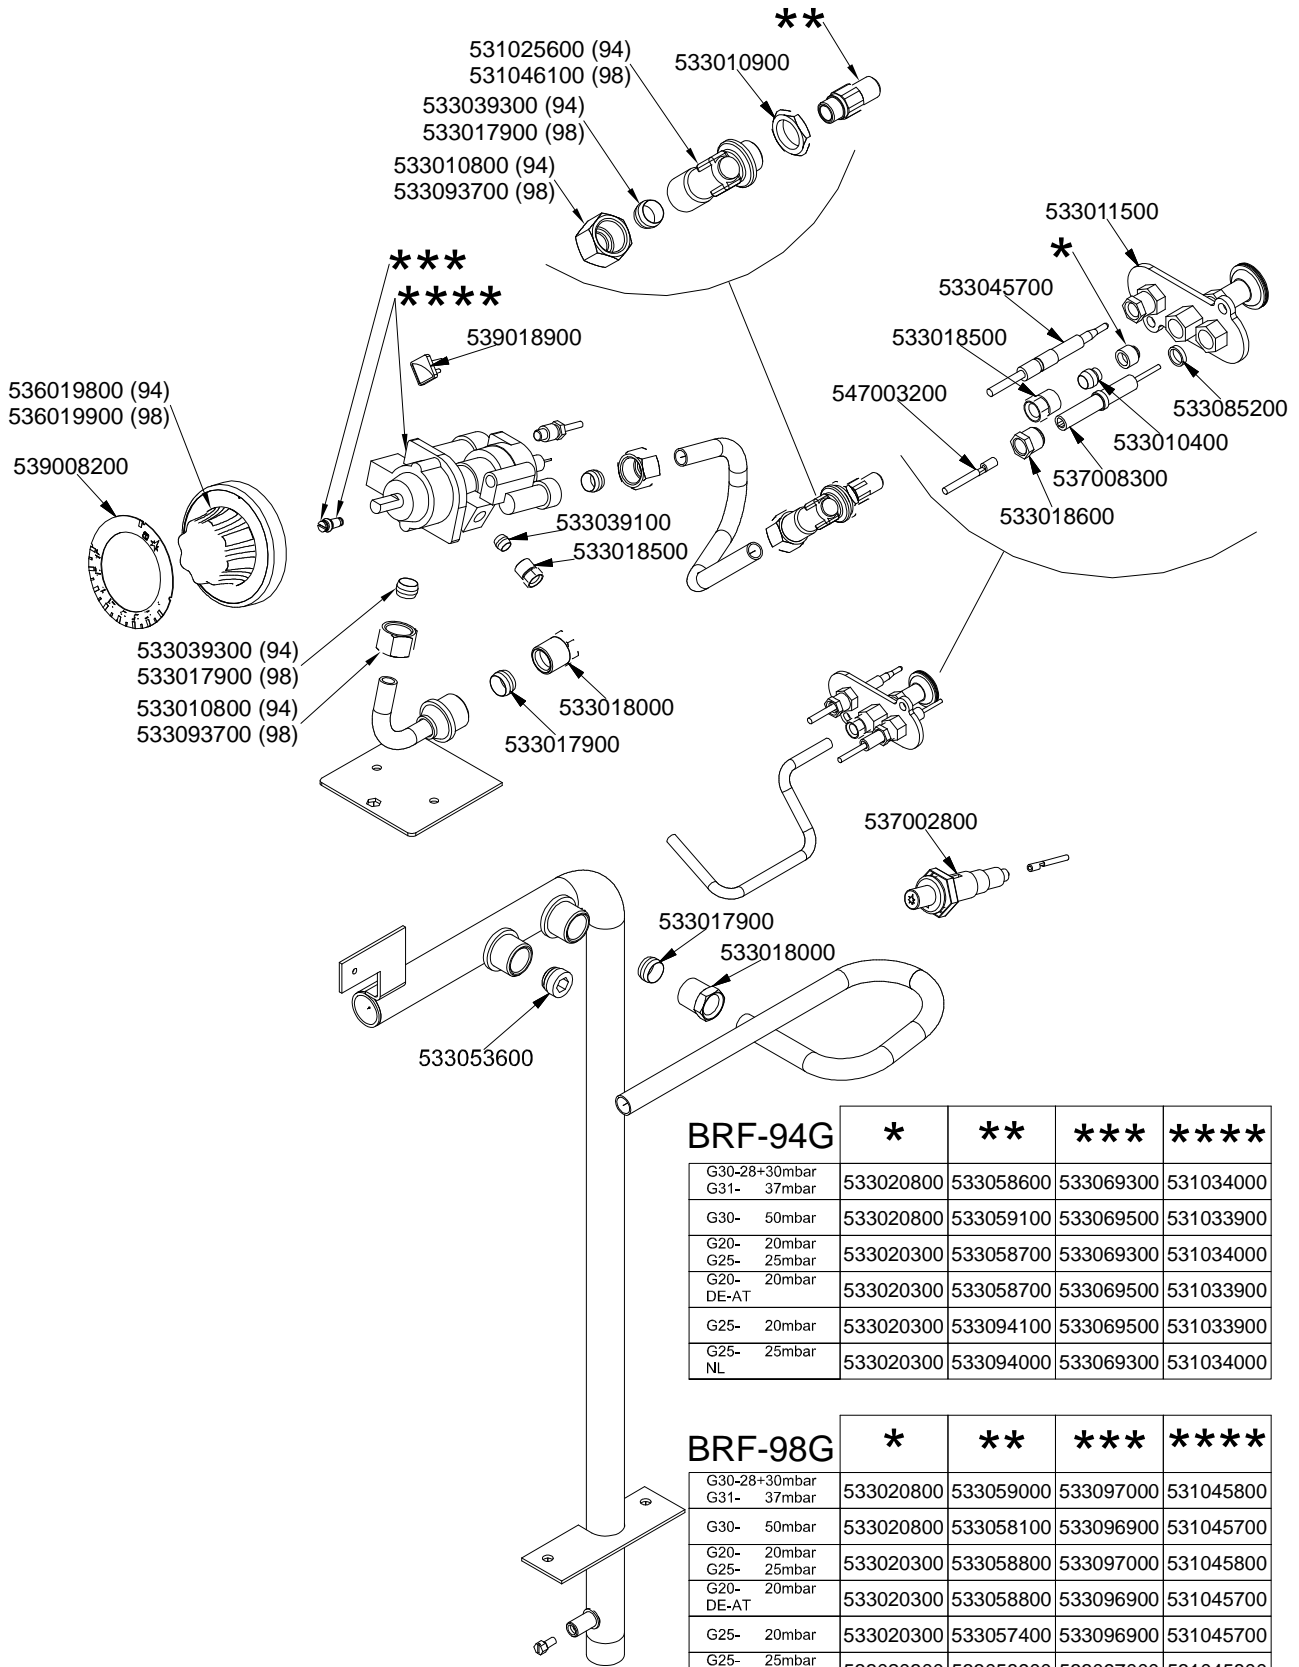

IPERLOTUS 90

GAS / GAS / GAS / GAZ

BRF-94G BRF-98G

560023001M00P00