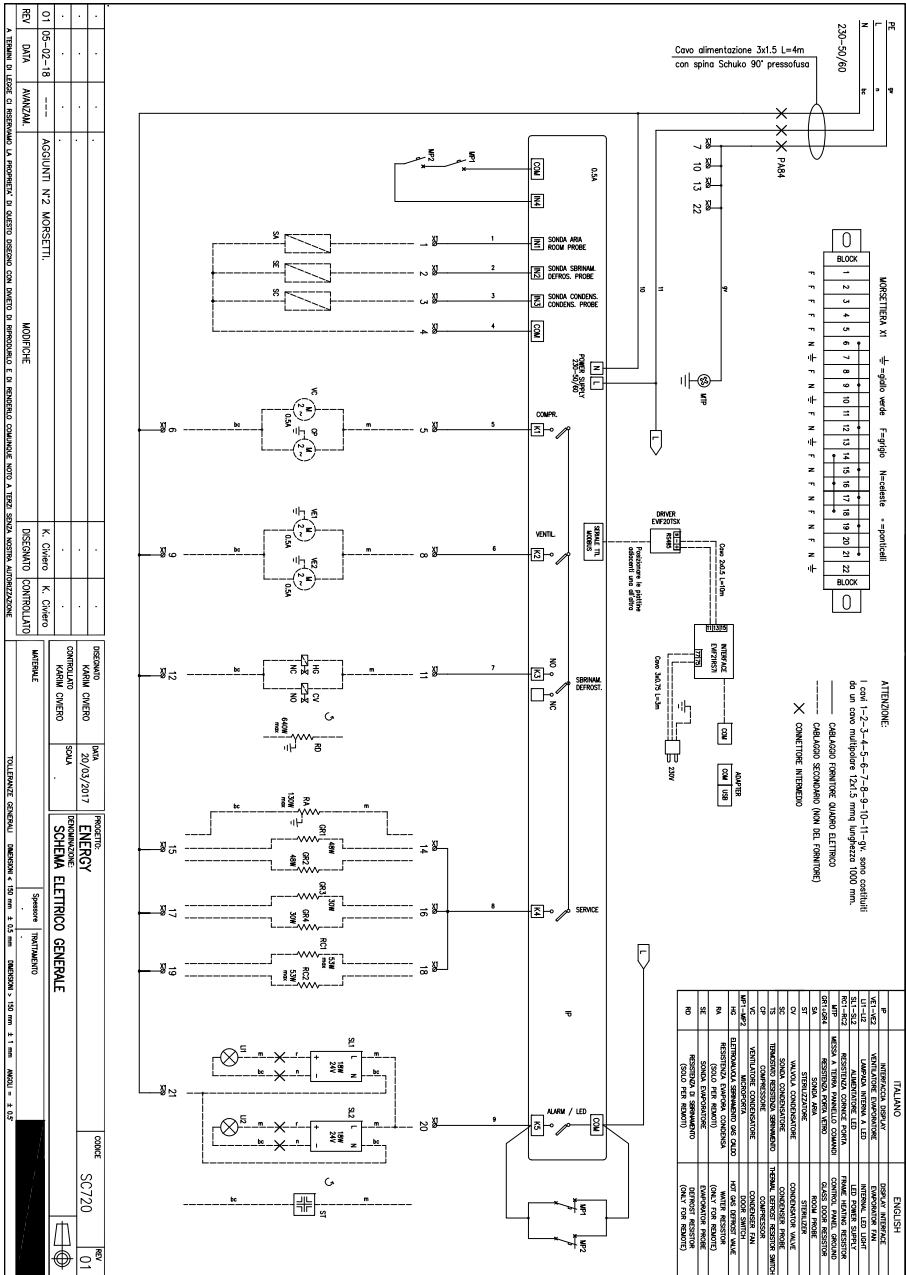

7E070RNC5P002-CABINET 700 TN REM. ENERGY - Content filters: validity 11/09/2018

SC720 - ELECTRICAL WIRING

Validity: from 18/07/2018