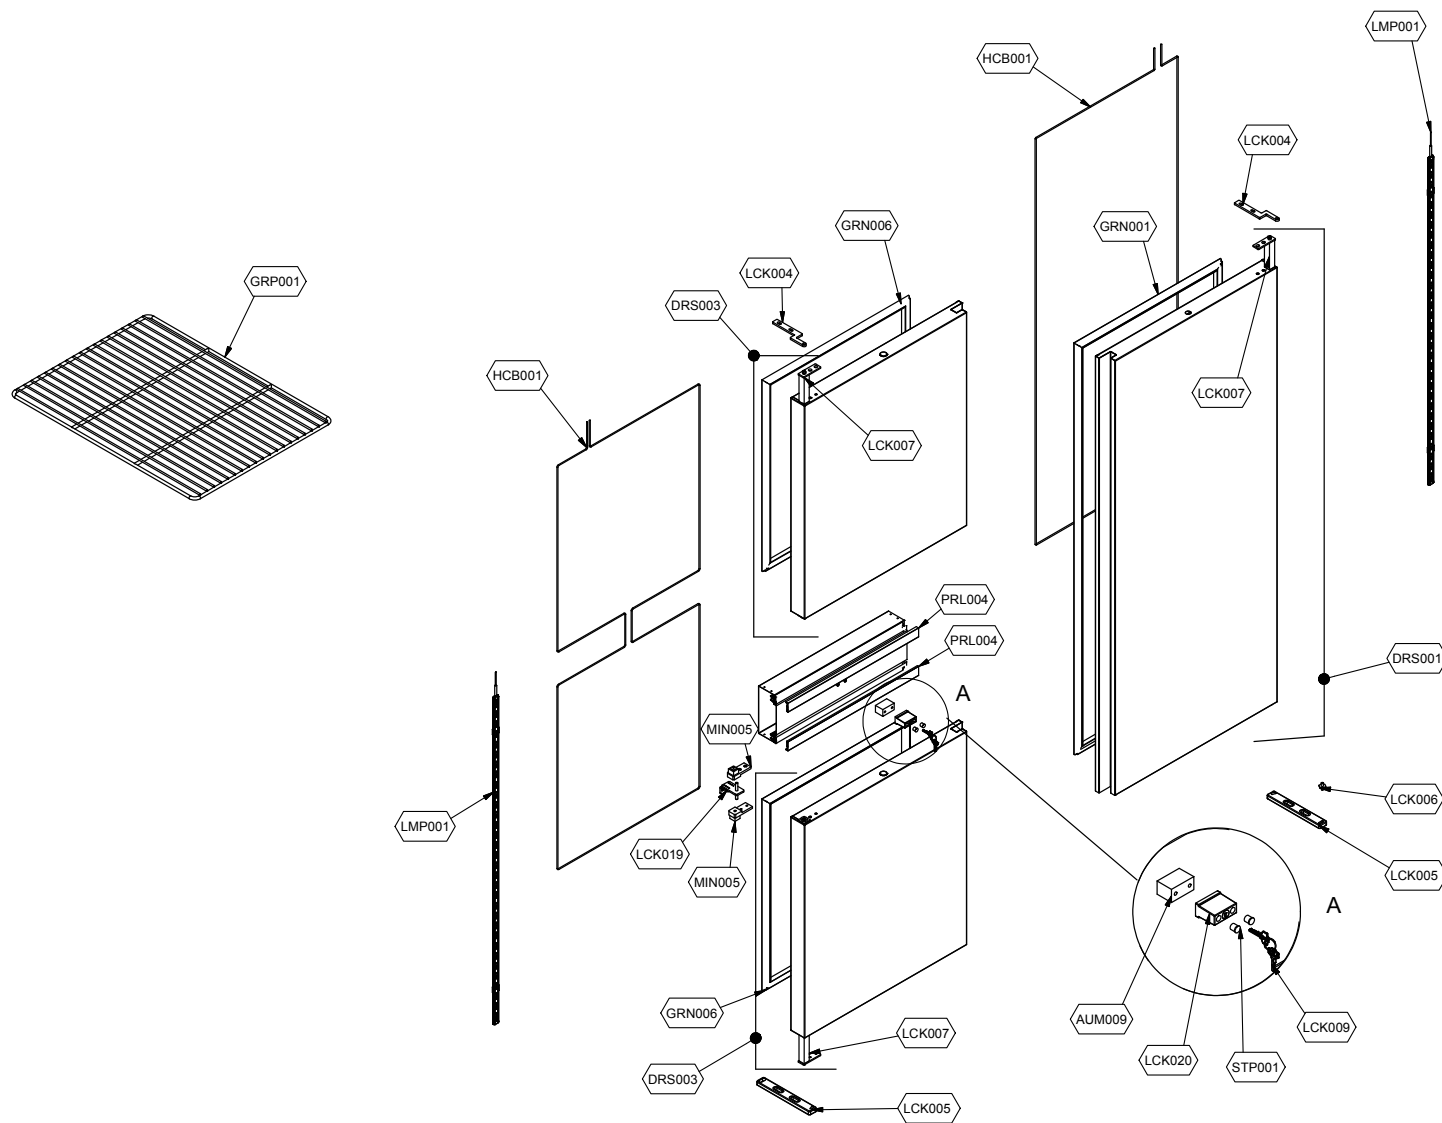

7E070RNC5P002-CABINET 700 TN REM. ENERGY - Content filters: validity 11/09/2018

**7E070RNC5P002 - 7E070RNC5P002-CABINET 700 TN REM. ENERGY**

Validity: from 05/09/2018

11/09/2018

Page 3 / 8

| Purch.  | Pos.   | Code                  | Q.ty | Description                                | Spare parts after year | Notes |
|---|--------|-----------------------|------|--|------------------------|-------|
|   | EVA001 | 74837306              | 1    | EVAPORATOR                                 | 5                      |       |
|   | FAN011 | 73688646              | 1    | KIT FAN                                    | 2                      |       |
|   | GUS001 | 74701641              | 1    | WARM CABLE                                 |                        |       |
|   | INT009 | 78010438              | 1    | MICROSWITCH                                | 2                      |       |
|   | LCK008 | 73688080              | 1    | LOCK                                       |                        |       |
|   | OPT    | 7E070RNC5P002-<br>OPT | 1    | EXPLODED VIEW OF OPTIONAL PARTS & FEATURES |                        |       |
|   | PIS001 | 74700180              | 1    | PISTON                                     | 3                      |       |
|   | PRL001 | 72609622              | 1    | MOBILE HORIZONTAL COVER                    |                        |       |
|   | PRL002 | 72609626              | 1    | MOBILE VERTICAL COVER                      |                        |       |
|   | RCK001 | 74779100              | 1    | UNIVERSAL RACK                             |                        |       |
|   | RCK003 | 74703270              | 1    | RIGHT RUNNER                               |                        |       |
|   | RST001 | 74837334              | 1    | HEATING ELEMENT                            | 2                      |       |
|   | RST003 | 74837398              | 1    | HEATING ELEMENT                            | 2                      |       |
|   | SCE001 | SC720                 | 1    | ELECTRICAL WIRING                          | 1                      |       |
|   | TAR001 | RIF.TAR.P01           | 1    | CONTROLLER PRESETTING SERVICE              | 1                      |       |
|   | THE001 | 74700889              | 1    | UNSETTED ELECTRONIC CONTROLLER             | 1                      |       |
|   | THE002 | 74700917              | 1    | PROBE                                      | 1                      |       |
|   | UCE001 | 74861162              | 1    | FULL CONDENSING UNIT                       |                        |       |
|   | WHE001 | 74702570              | 1    | CASTOR/FEET                                |                        |       |
|  | WIR001 | 73691880              | 1    | ELECTRICAL PANEL                           |                        |       |