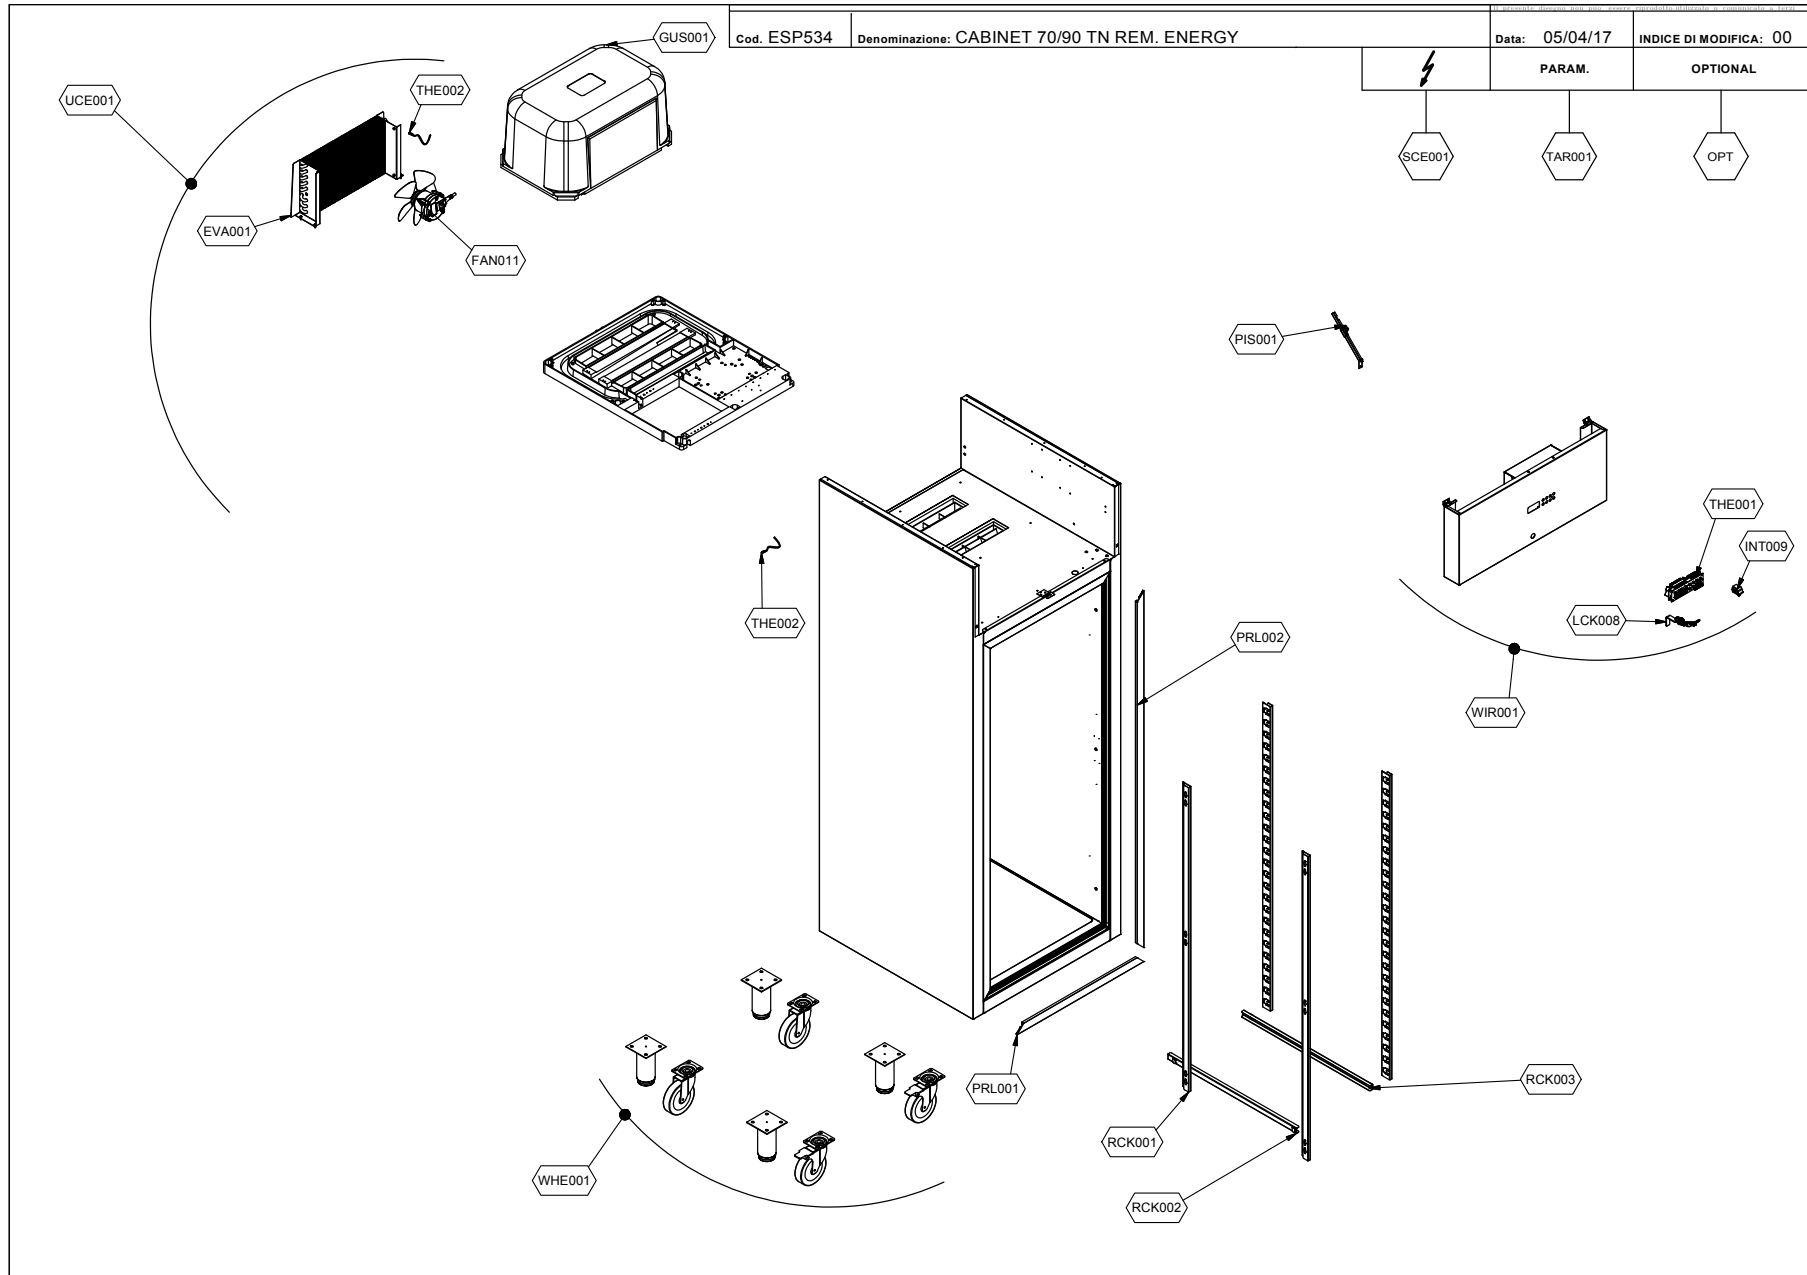

# **7E070RNC5P002-CABINET 700 TN REM. ENERGY**

*Content filters: validity 11/09/2018*

*11/09/2018*

|   |   |
|---|---|
| 7E070RNC5P002 - 7E070RNC5P002-CABINET 700 TN REM. ENERGY.....       | 3 |
| 7E070RNC5P002-OPT - EXPLODED VIEW OF OPTIONAL PARTS & FEATURES..... | 5 |
| SC720 - ELECTRICAL WIRING.....                                      | 7 |
| Components index.....   | 8 |