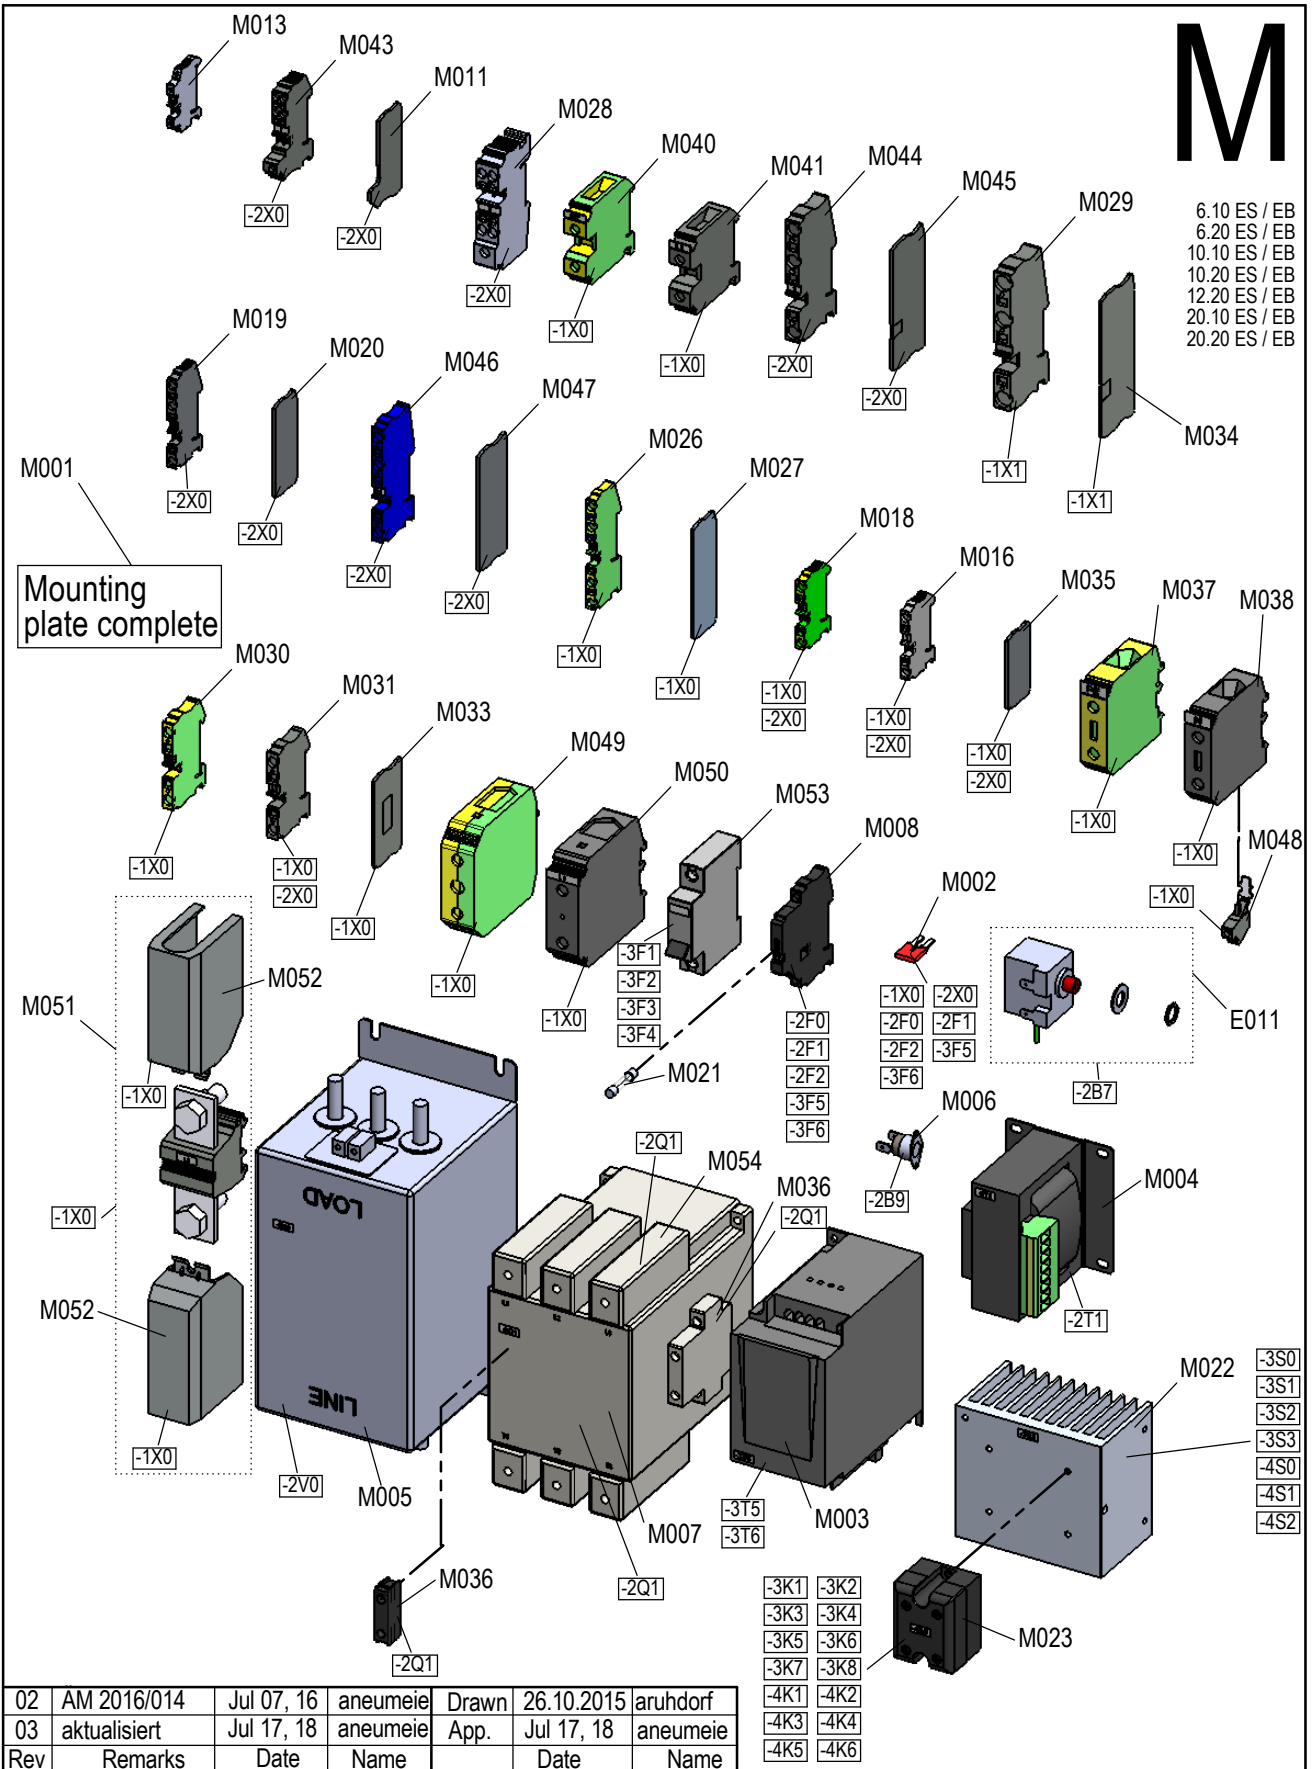

M

- 6.10 ES / EB
- 6.20 ES / EB
- 10.10 ES / EB
- 10.20 ES / EB
- 12.20 ES / EB
- 20.10 ES / EB
- 20.20 ES / EB

Laufende Verbesserungen des Produkts können Änderungen der Spezifikationen ohne expliziten Hinweis bedingen. Continuous improvements to the product may mean changes to the specification are made without explicit mention.
9965017_03 © 2015 Manitowoc.

Rev	Remarks	Date	Name	Drawn	Date	Name
02	AM 2016/014	Jul 07, 16	aneumeie	Drawn	26.10.2015	aruhdorf
03	aktualisiert	Jul 17, 18	aneumeie	App.	Jul 17, 18	aneumeie